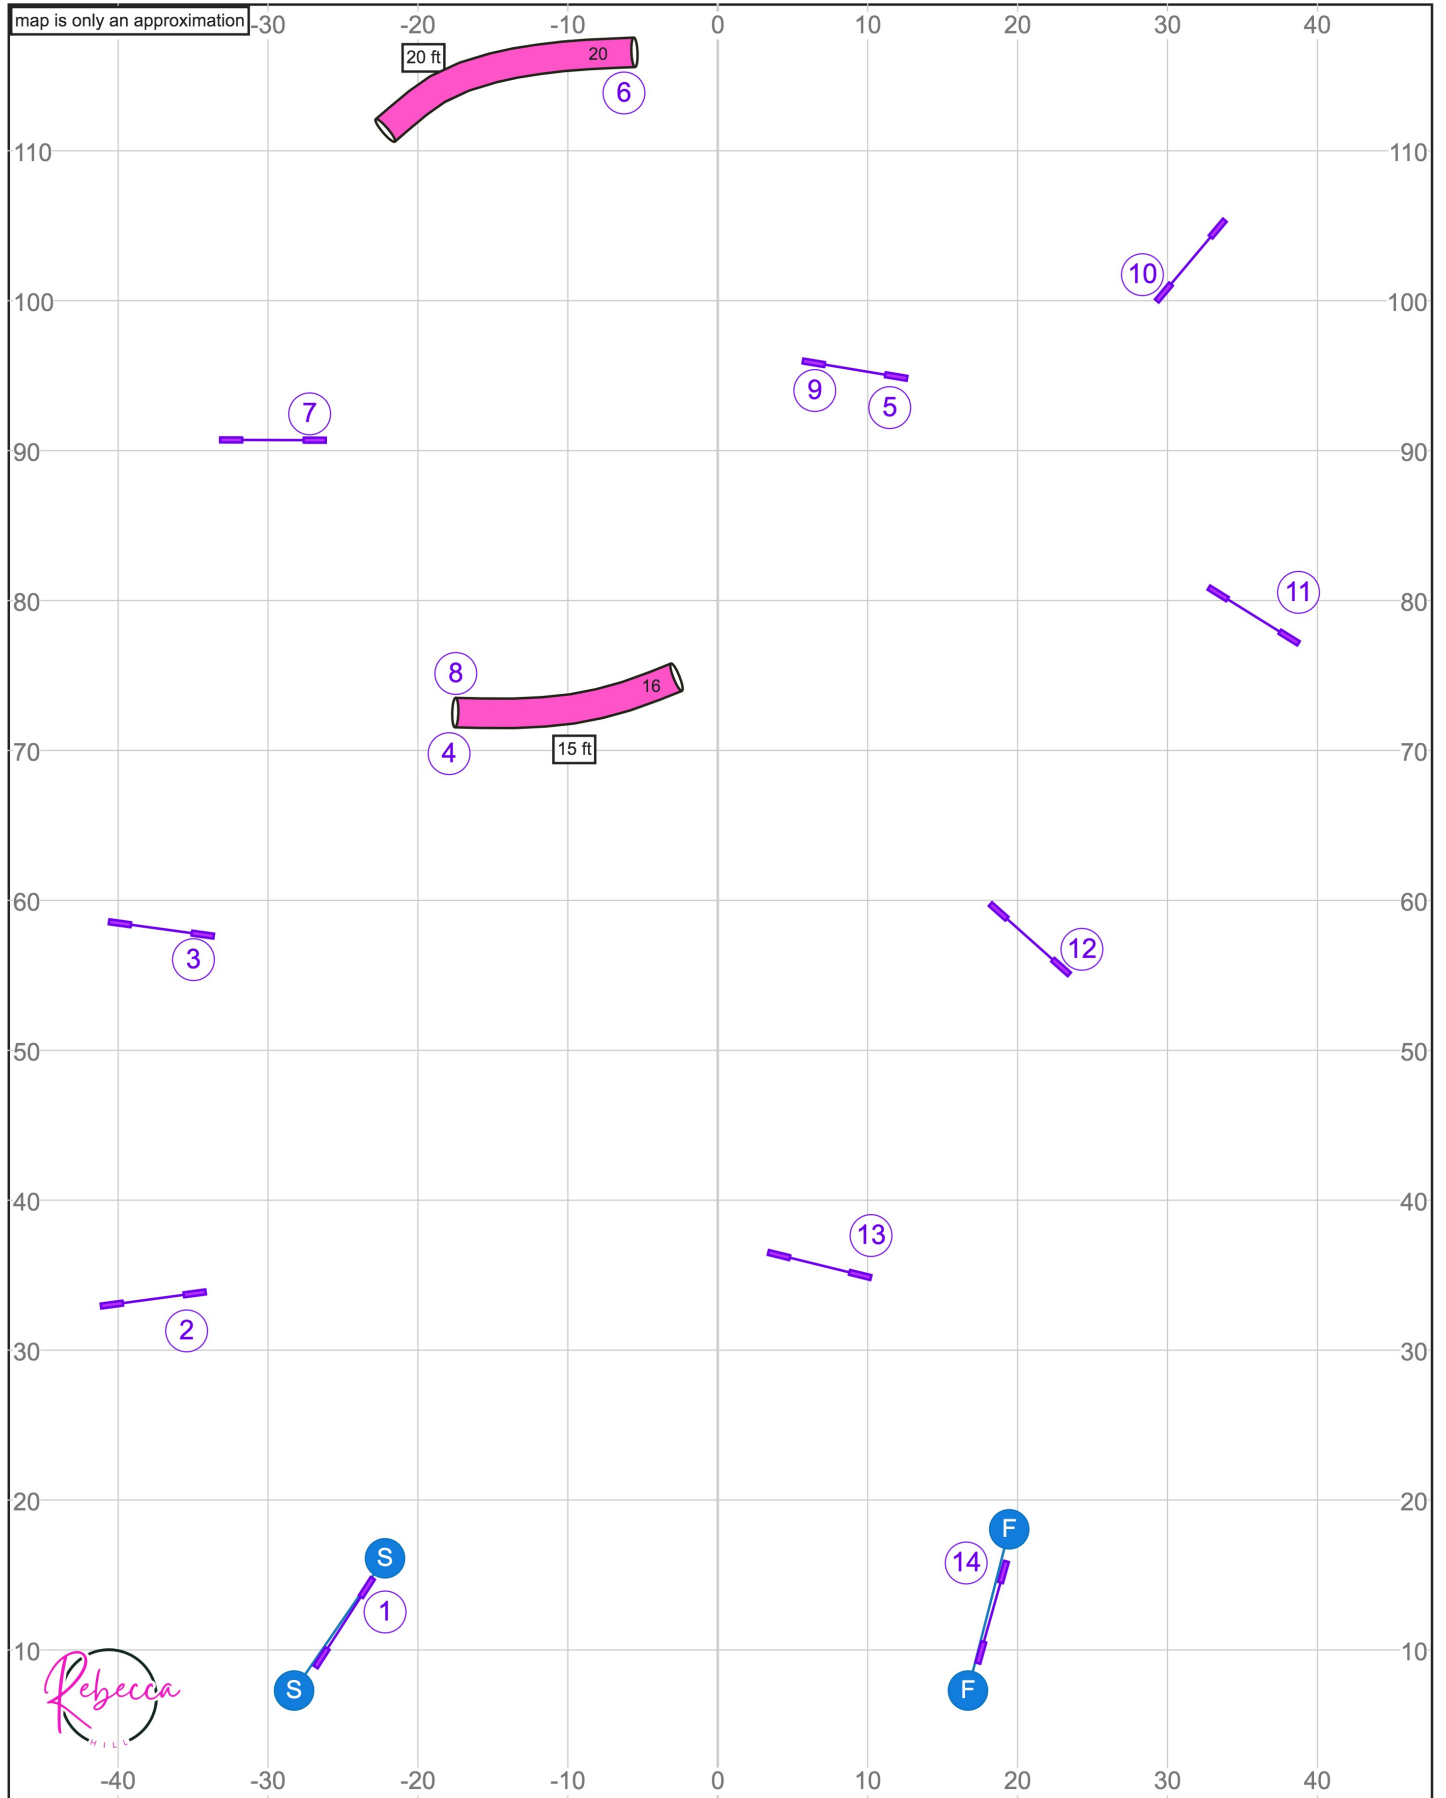

UKI BEGINNER/NOVICE SPEEDSTAKES - MILE HIGH AGILITY - JUDGE:REBECCA HILL - JULY 20, 2024

Path length (ft):382.3

www.smarteragility.com