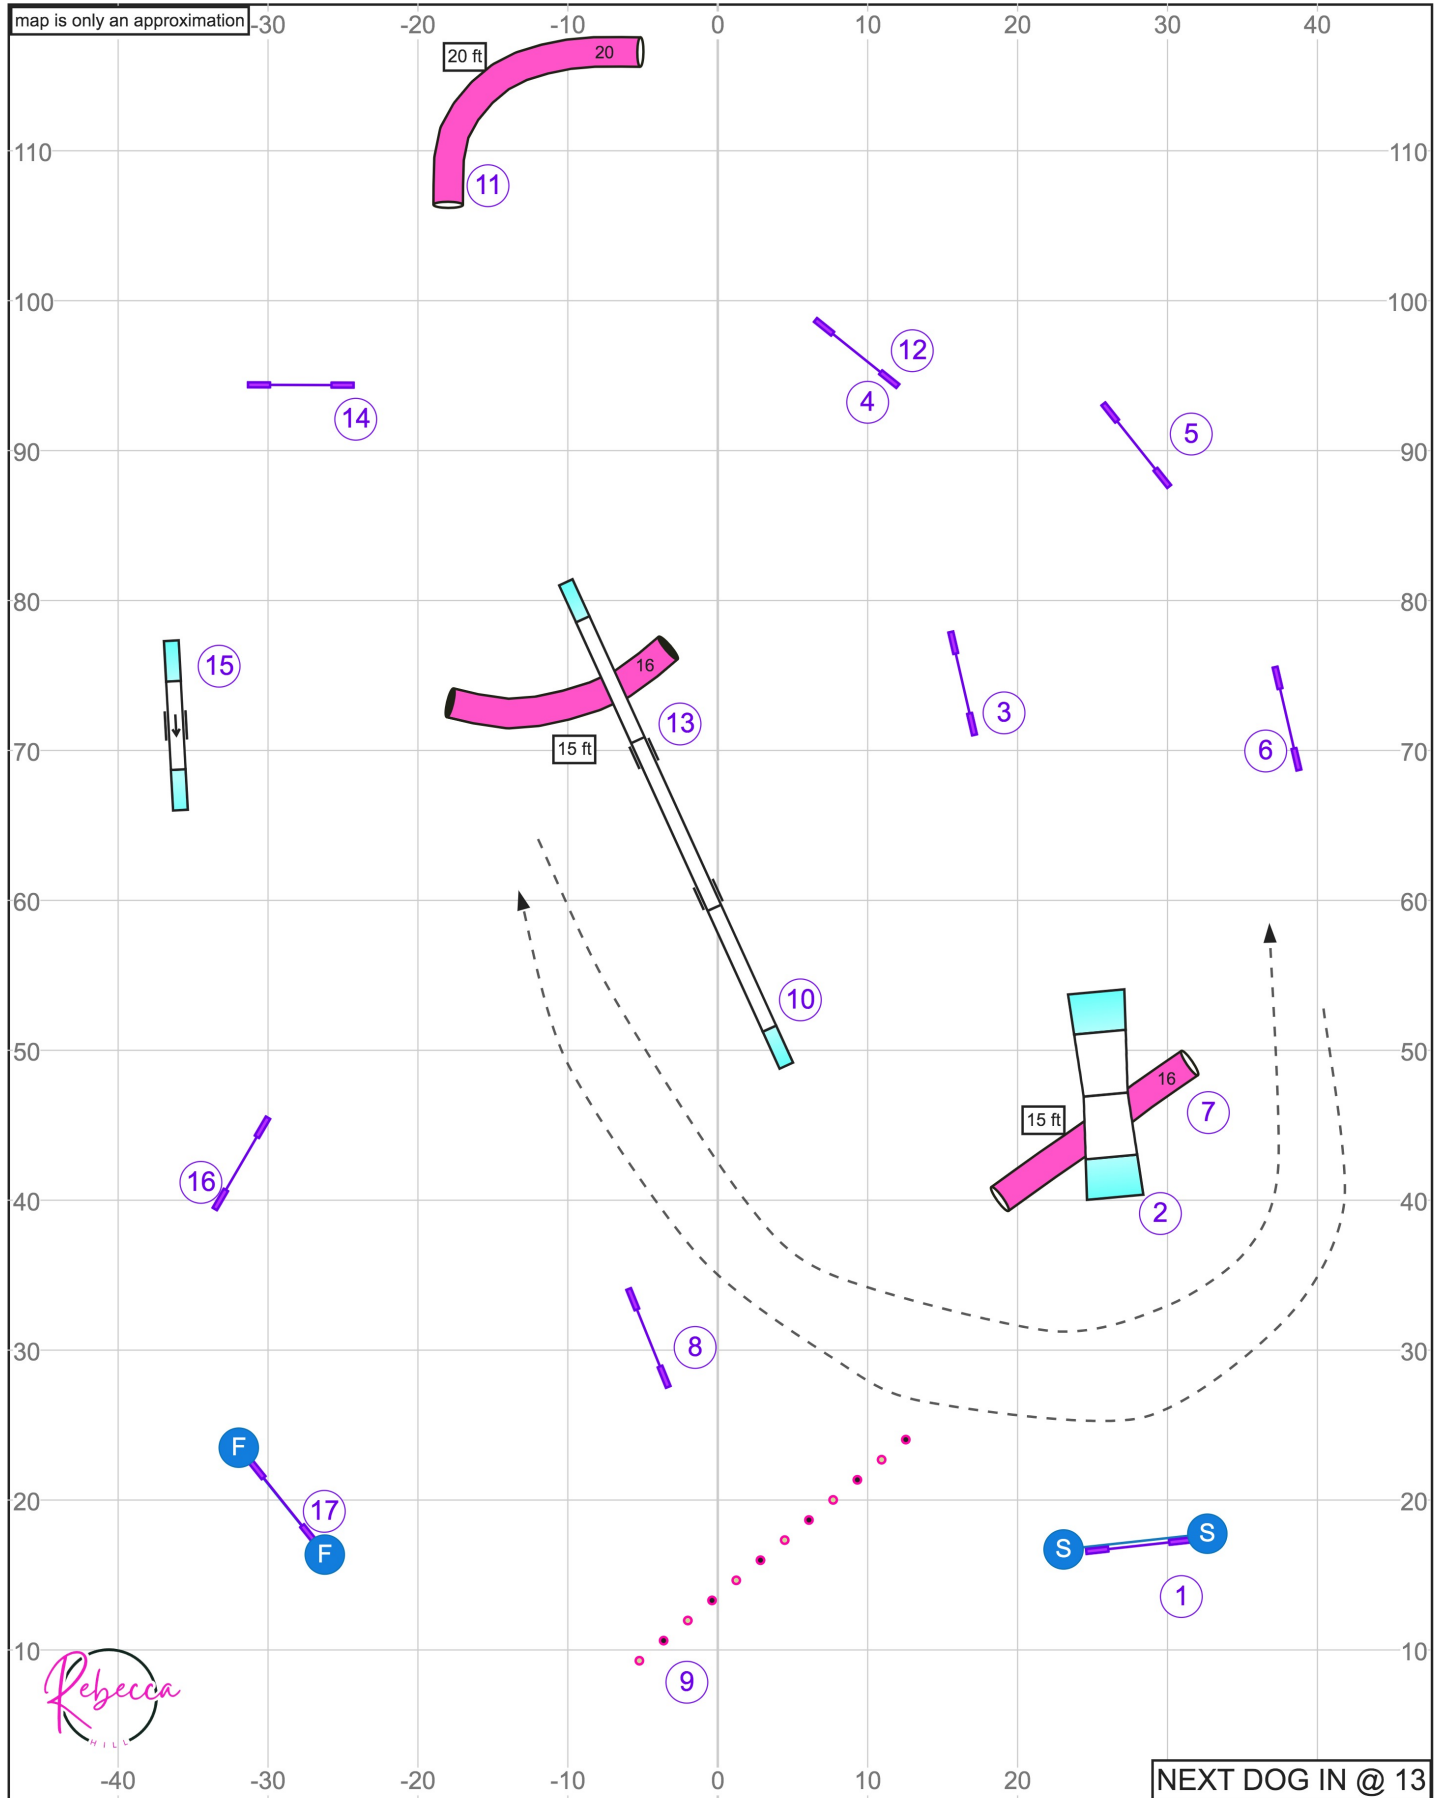

UKI SENIOR/CHAMPIONSHIP GAMBLERS - MILE HIGH AGILITY - JUDGE:REBECCA HILL - JULY 20, 2024

Path length (ft):75

Opening - 25 sec  
 Closing - 4s, 8, 8s, 12, 12s, 16 - 17 sec  
 16s, 20, 20s, 22, 24 - 15 sec  
 No Contact to Contact  
 Back to Back ok

Path length (ft):61.1

[www.smarteragility.com](http://www.smarteragility.com)

Opening - 25 sec  
 Closing - 4s, 8, 8s, 12, 12s, 16 - 17 sec  
 16s, 20, 20s, 22, 24 - 15 sec  
 No Contact to Contact  
 Back to Back ok

Jumps - 1  
 Tunnels - 2  
 Teeter - 3  
 A-frame - 4  
 Dog Walk/Weaves - 5

Gamble :  
 Behind Line - 15 pts  
 Within Line - 10 pts

# UKI CHAMPIONSHIP AGILITY - MILE HIGH AGILITY - JUDGE:REBECCA HILL - JULY 20, 2024

Path length (ft):539.5

[www.smarteragility.com](http://www.smarteragility.com)