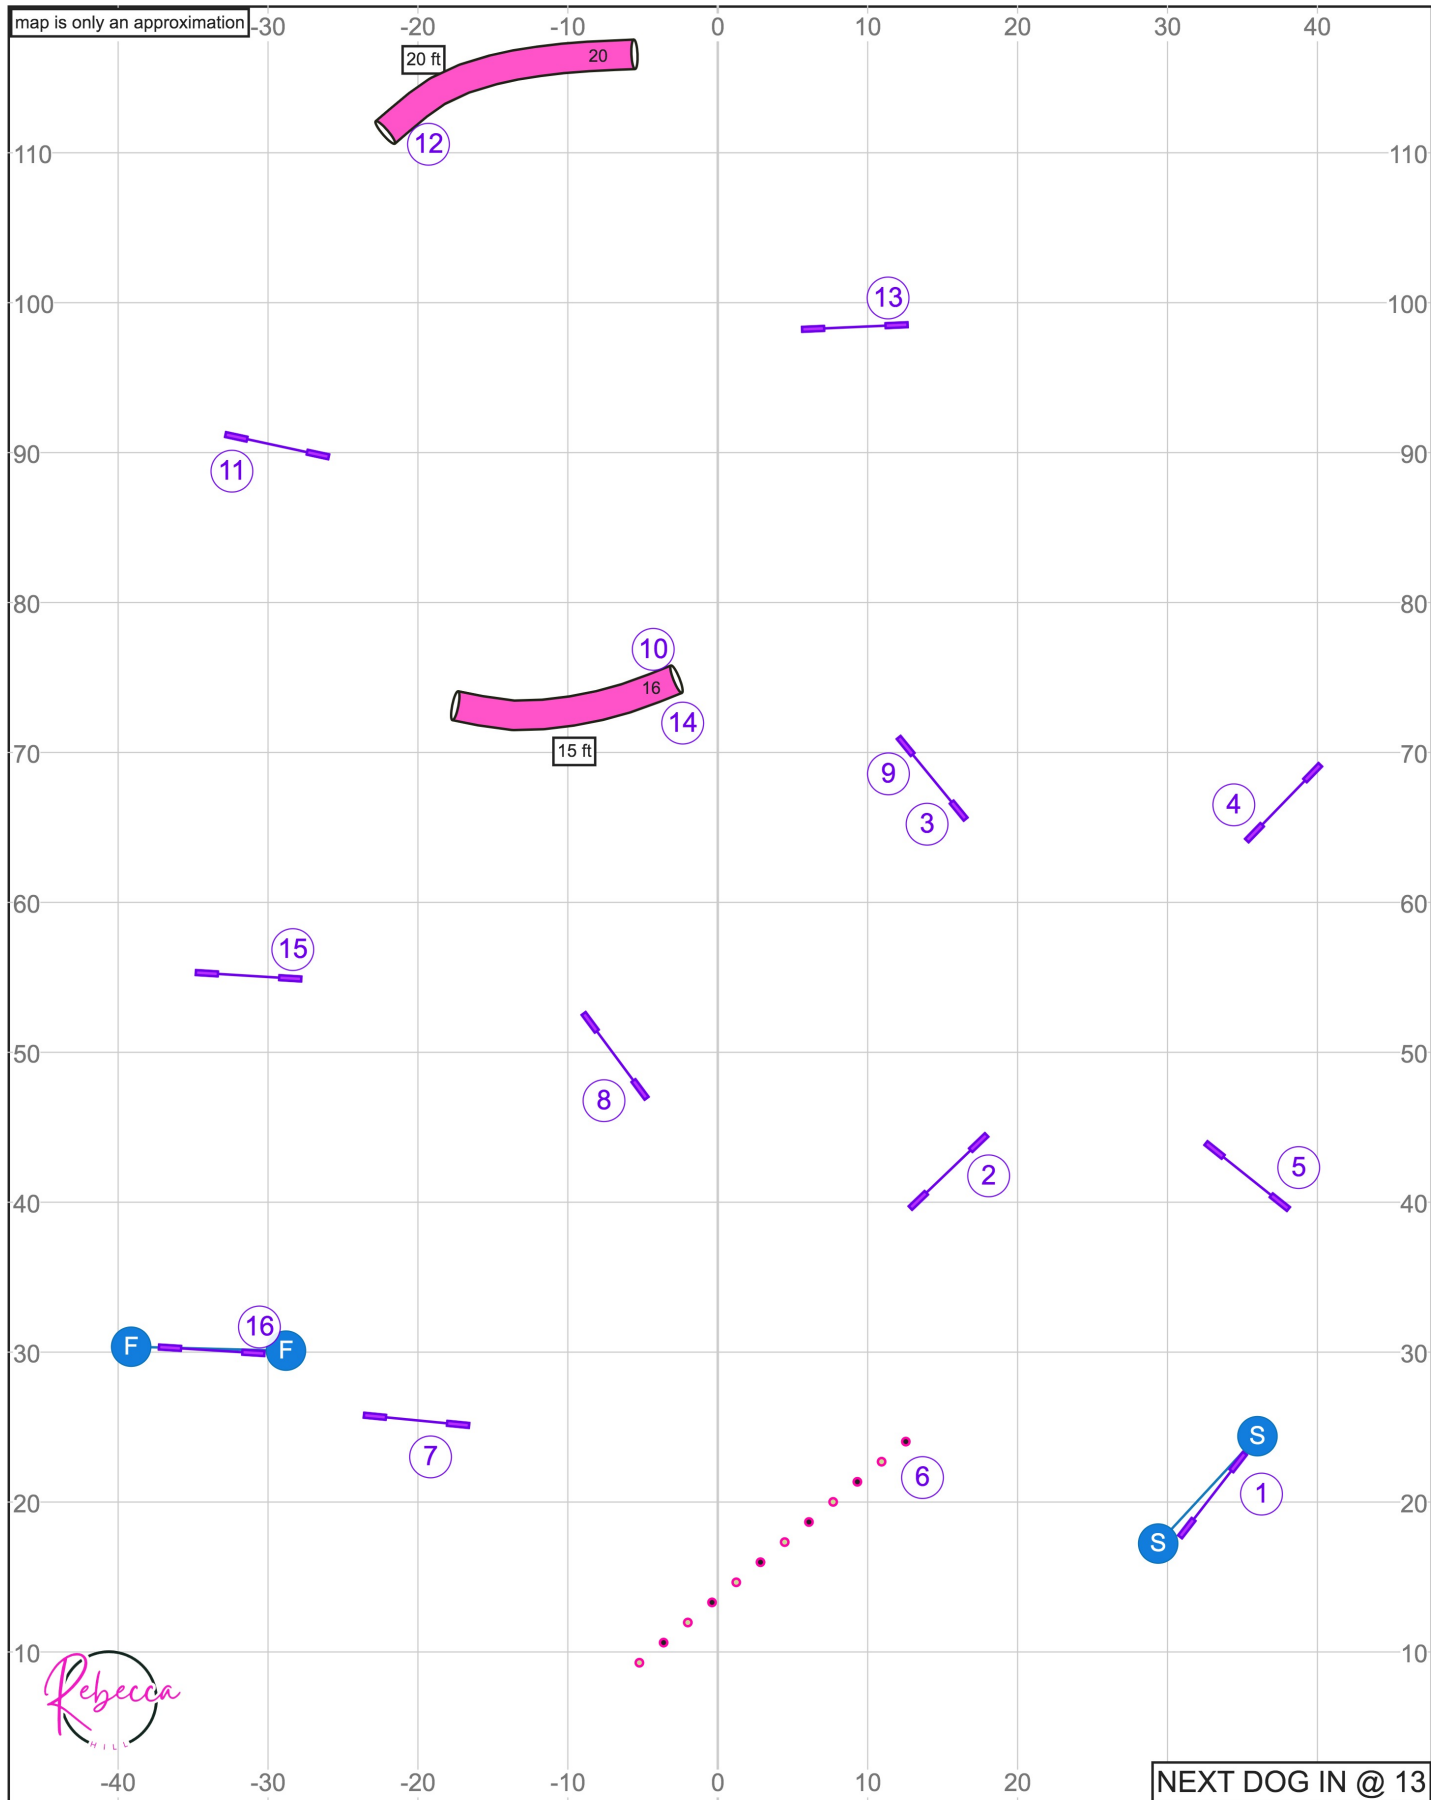

UKI BEGINNER/NOVICE JUMPING - MILE HIGH AGILITY - JUDGE:REBECCA HILL - JULY 20, 2024

Path length (ft):465.2

www.smarteragility.com