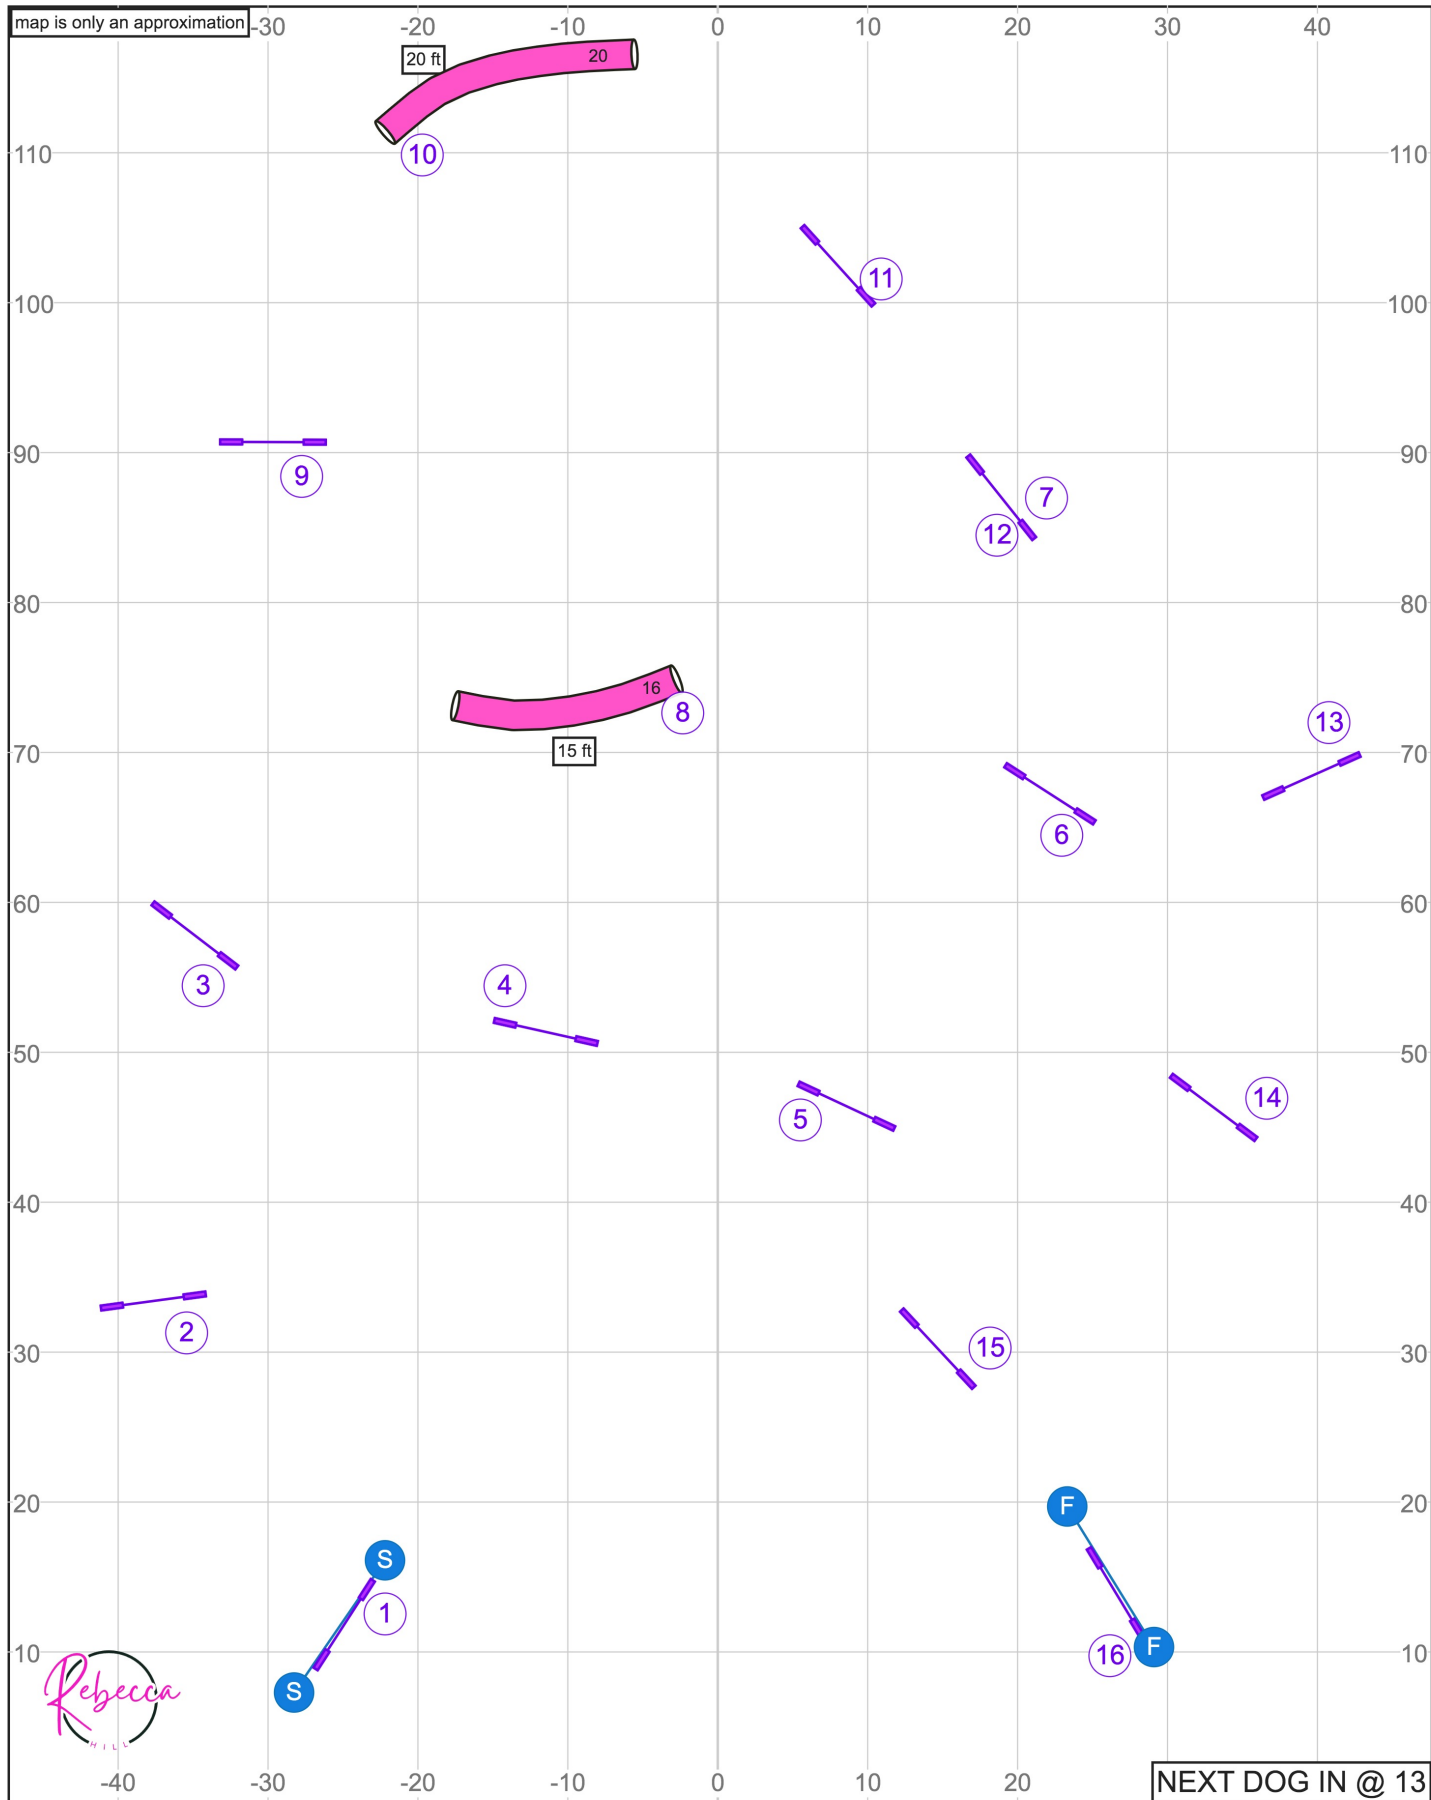

UKI CHAMPIONSHIP SPEEDSTAKES - MILE HIGH AGILITY - JUDGE:REBECCA HILL - JULY 20, 2024