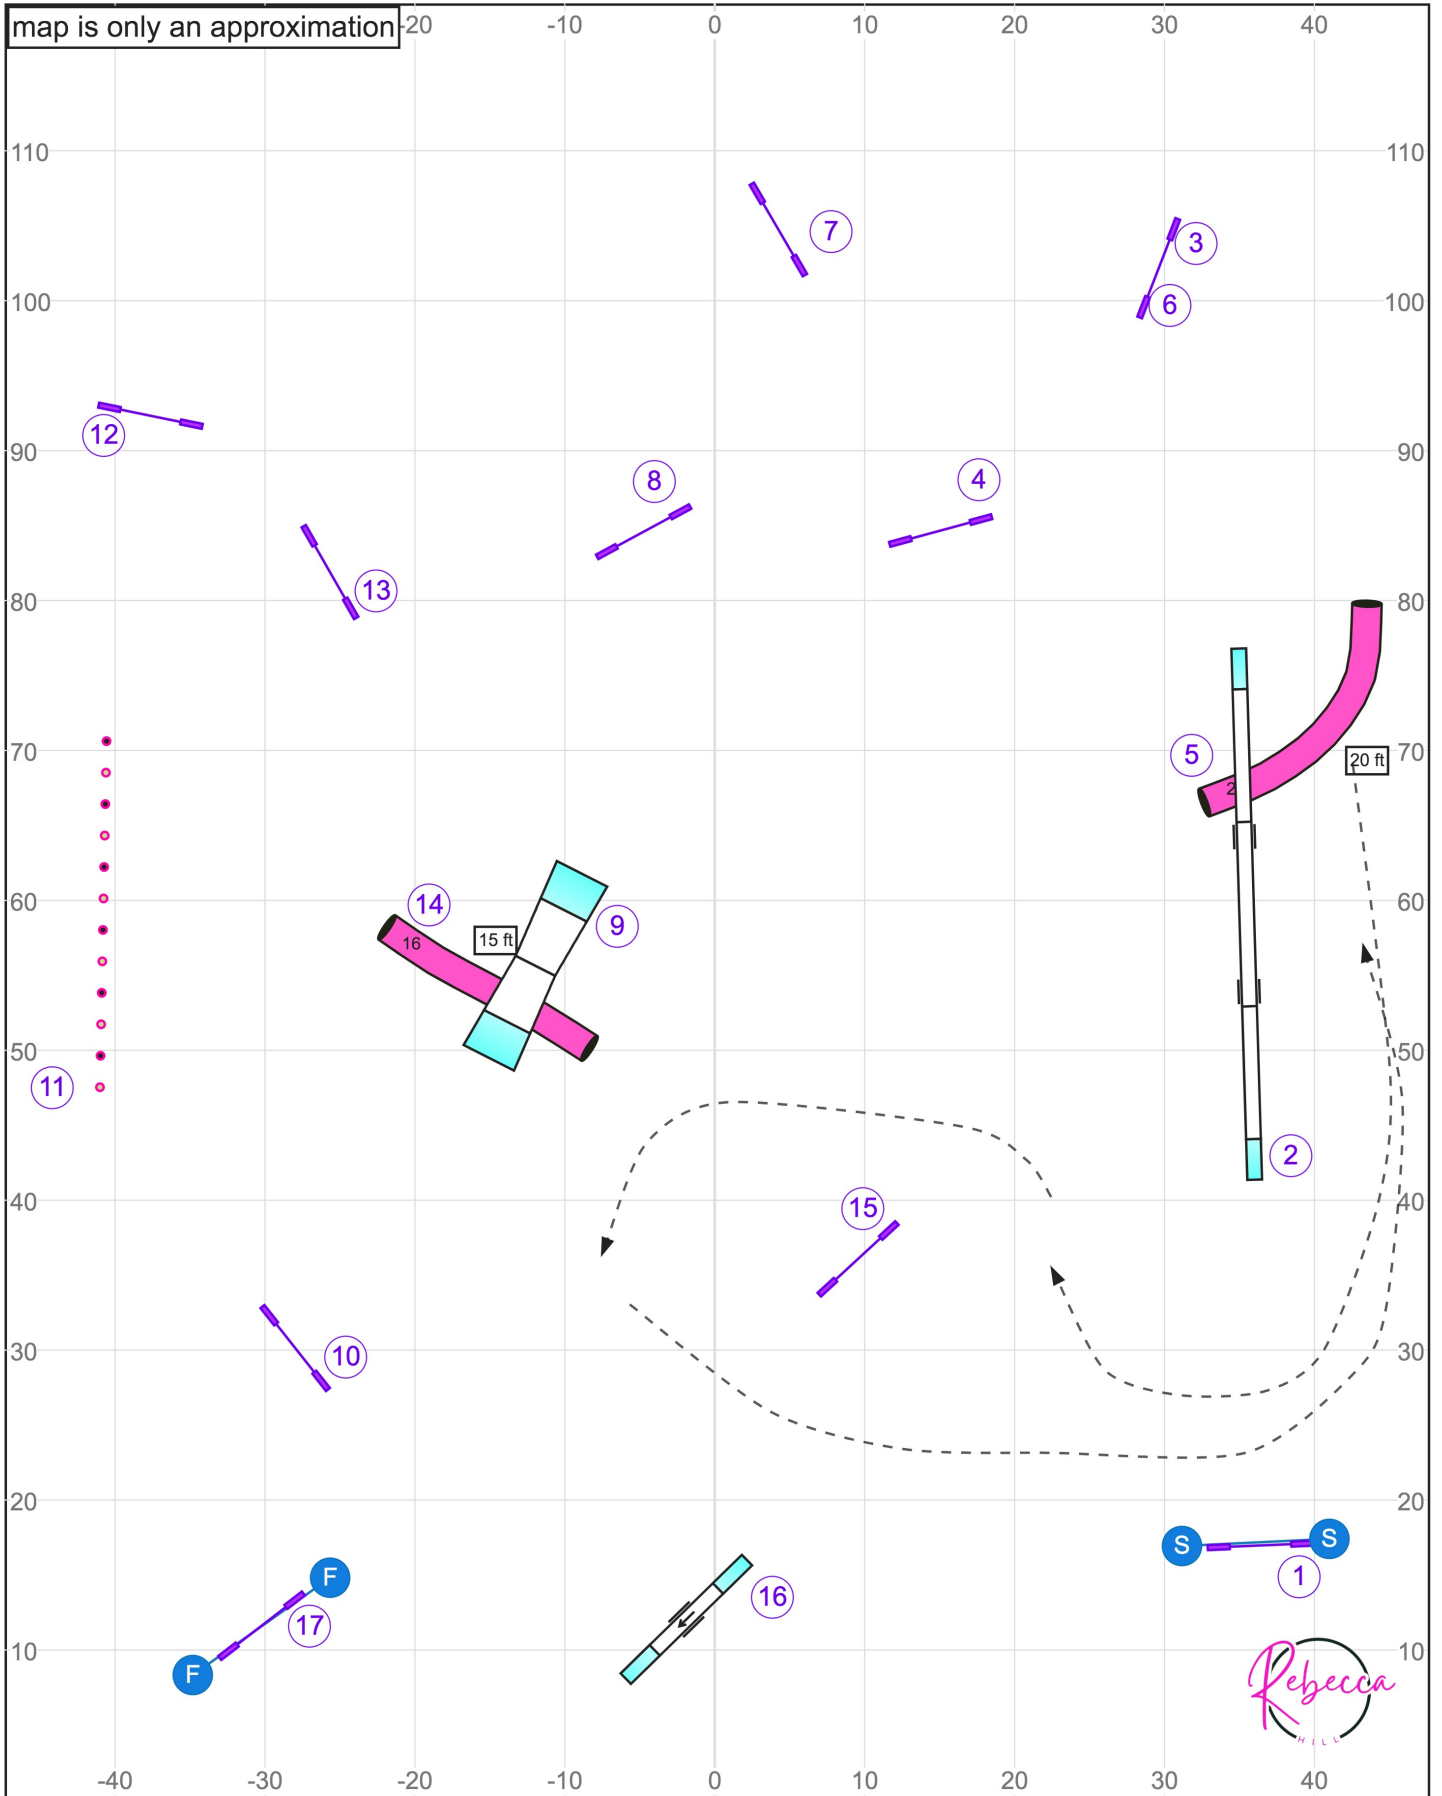

Path length (ft):61.1

[www.smarteragility.com](http://www.smarteragility.com)

Opening - 25 sec  
 Closing - 4s, 8, 8s, 12, 12s, 16 - 17 sec  
 16s, 20, 20s, 22, 24 - 15 sec  
 No Contact to Contact  
 Back to Back ok

Jumps - 1  
 Tunnels - 2  
 Teeter - 3  
 A-frame - 4  
 Dog Walk/Weaves - 5

Gamble :  
 Behind Line - 15 pts  
 Within Line - 10 pts

# UKI CHAMPIONSHIP AGILITY - MILE HIGH AGILITY - JUDGE:REBECCA HILL - JULY 20, 2024

Path length (ft):539.5

[www.smarteragility.com](http://www.smarteragility.com)

# UKI BEGINNER/NOVICE AGILITY - MILE HIGH AGILITY - JUDGE:REBECCA HILL - JULY 19, 2024

Path length (ft):524.4

[www.smarteragility.com](http://www.smarteragility.com)