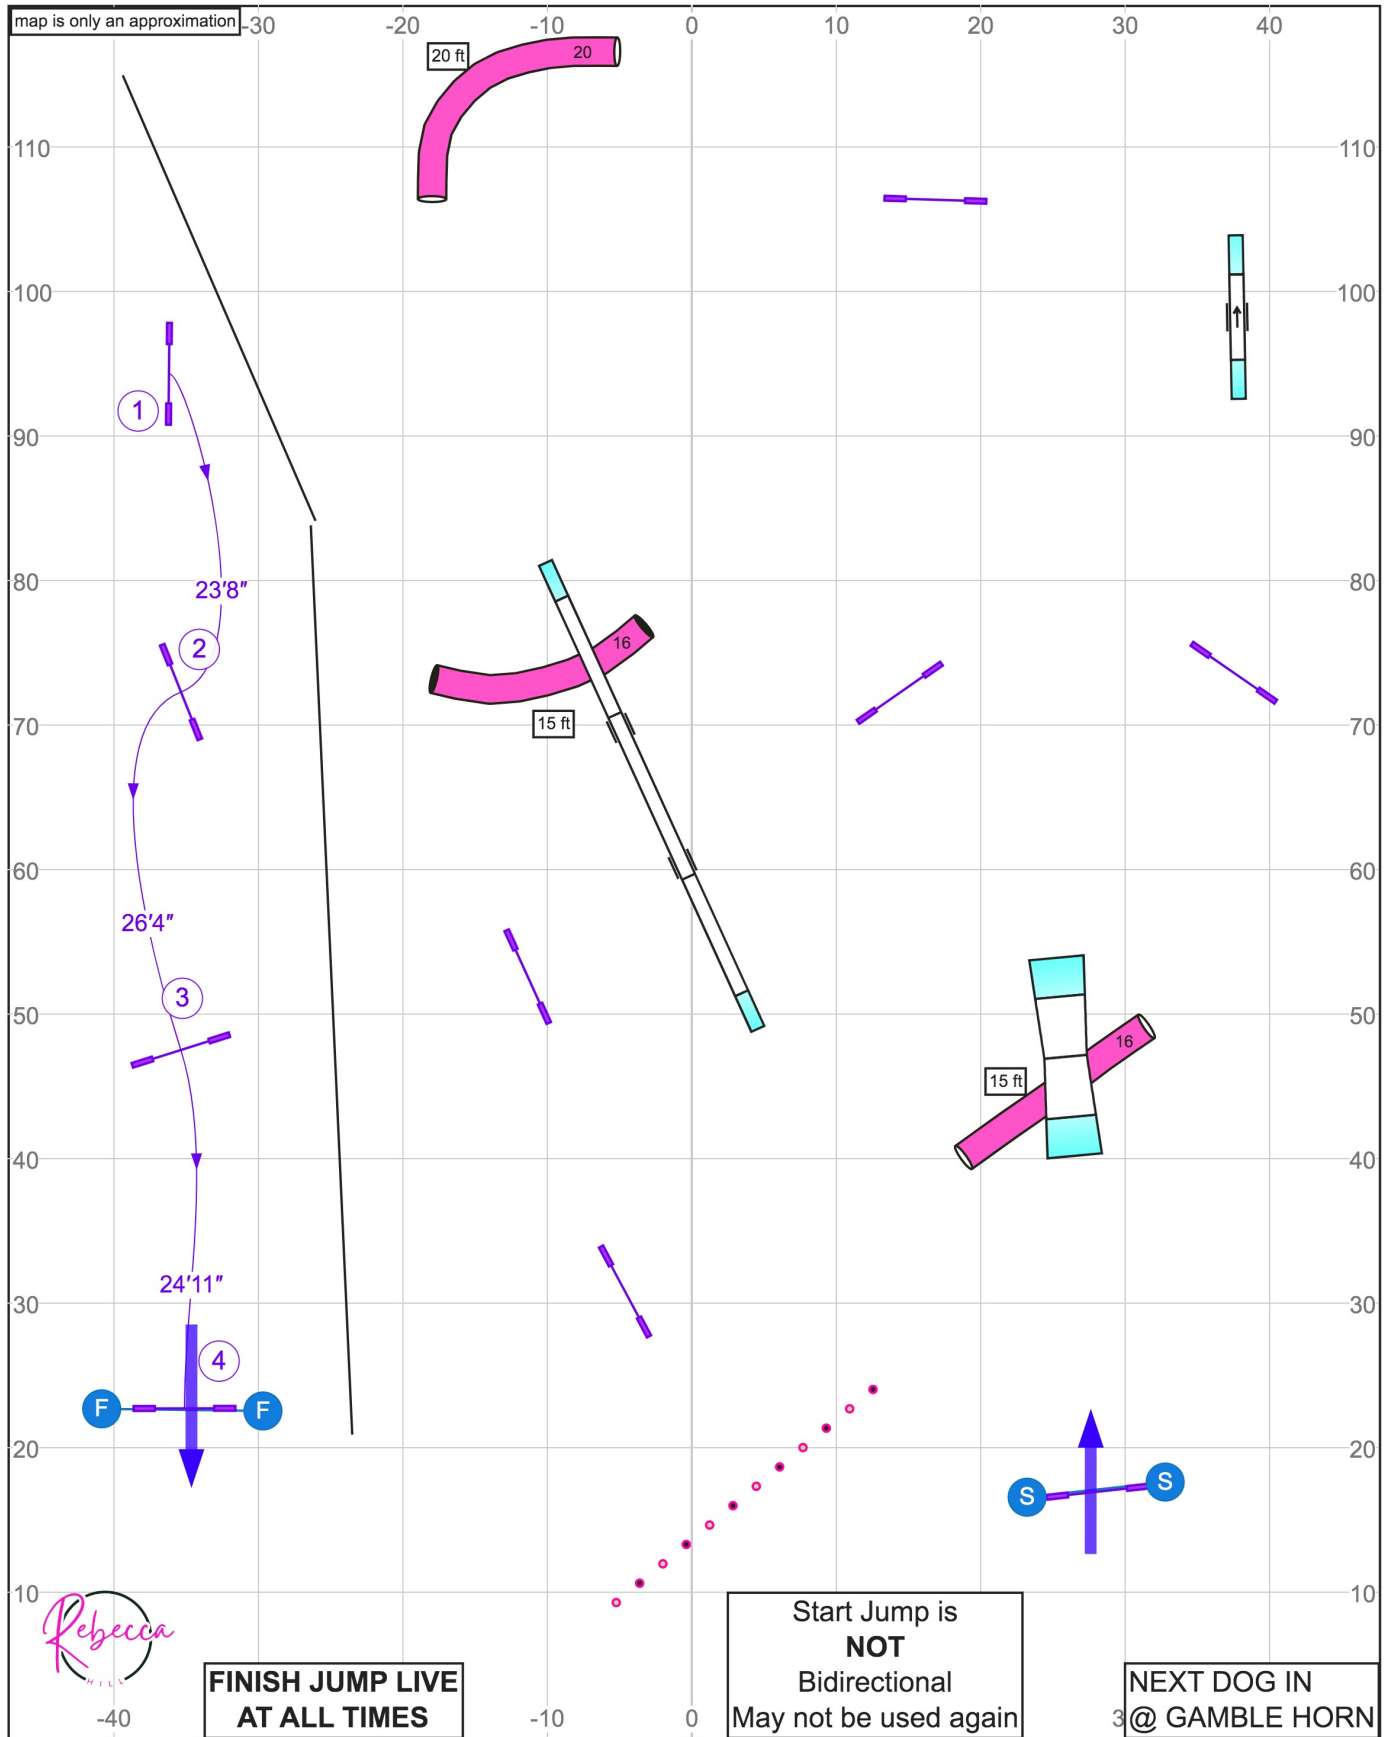

UKI SENIOR/CHAMPIONSHIP GAMBLERS - MILE HIGH AGILITY - JUDGE:REBECCA HILL - JULY 20, 2024

Path length (ft):75

Opening - 25 sec  
 Closing - 4s, 8, 8s, 12, 12s, 16 - 17 sec  
 16s, 20, 20s, 22, 24 - 15 sec  
 No Contact to Contact  
 Back to Back ok

Jumps - 1  
 Tunnels - 2  
 Teeter - 3  
 A-frame - 4  
 Dog Walk/Weaves - 5

Gamble :  
 Behind Line - 15 pts  
 Within Line - 10 pts

UKI BEGINNER/NOVICE GAMBLERS - MILE HIGH AGILITY - JUDGE:REBECCA HILL - JULY 20, 2024

Path length (ft):61.1

[www.smarteragility.com](http://www.smarteragility.com)

Opening - 25 sec  
 Closing - 4s, 8, 8s, 12, 12s, 16 - 17 sec  
 16s, 20, 20s, 22, 24 - 15 sec  
 No Contact to Contact  
 Back to Back ok

# UKI CHAMPIONSHIP AGILITY - MILE HIGH AGILITY - JUDGE:REBECCA HILL - JULY 20, 2024

Path length (ft):539.5

[www.smarteragility.com](http://www.smarteragility.com)