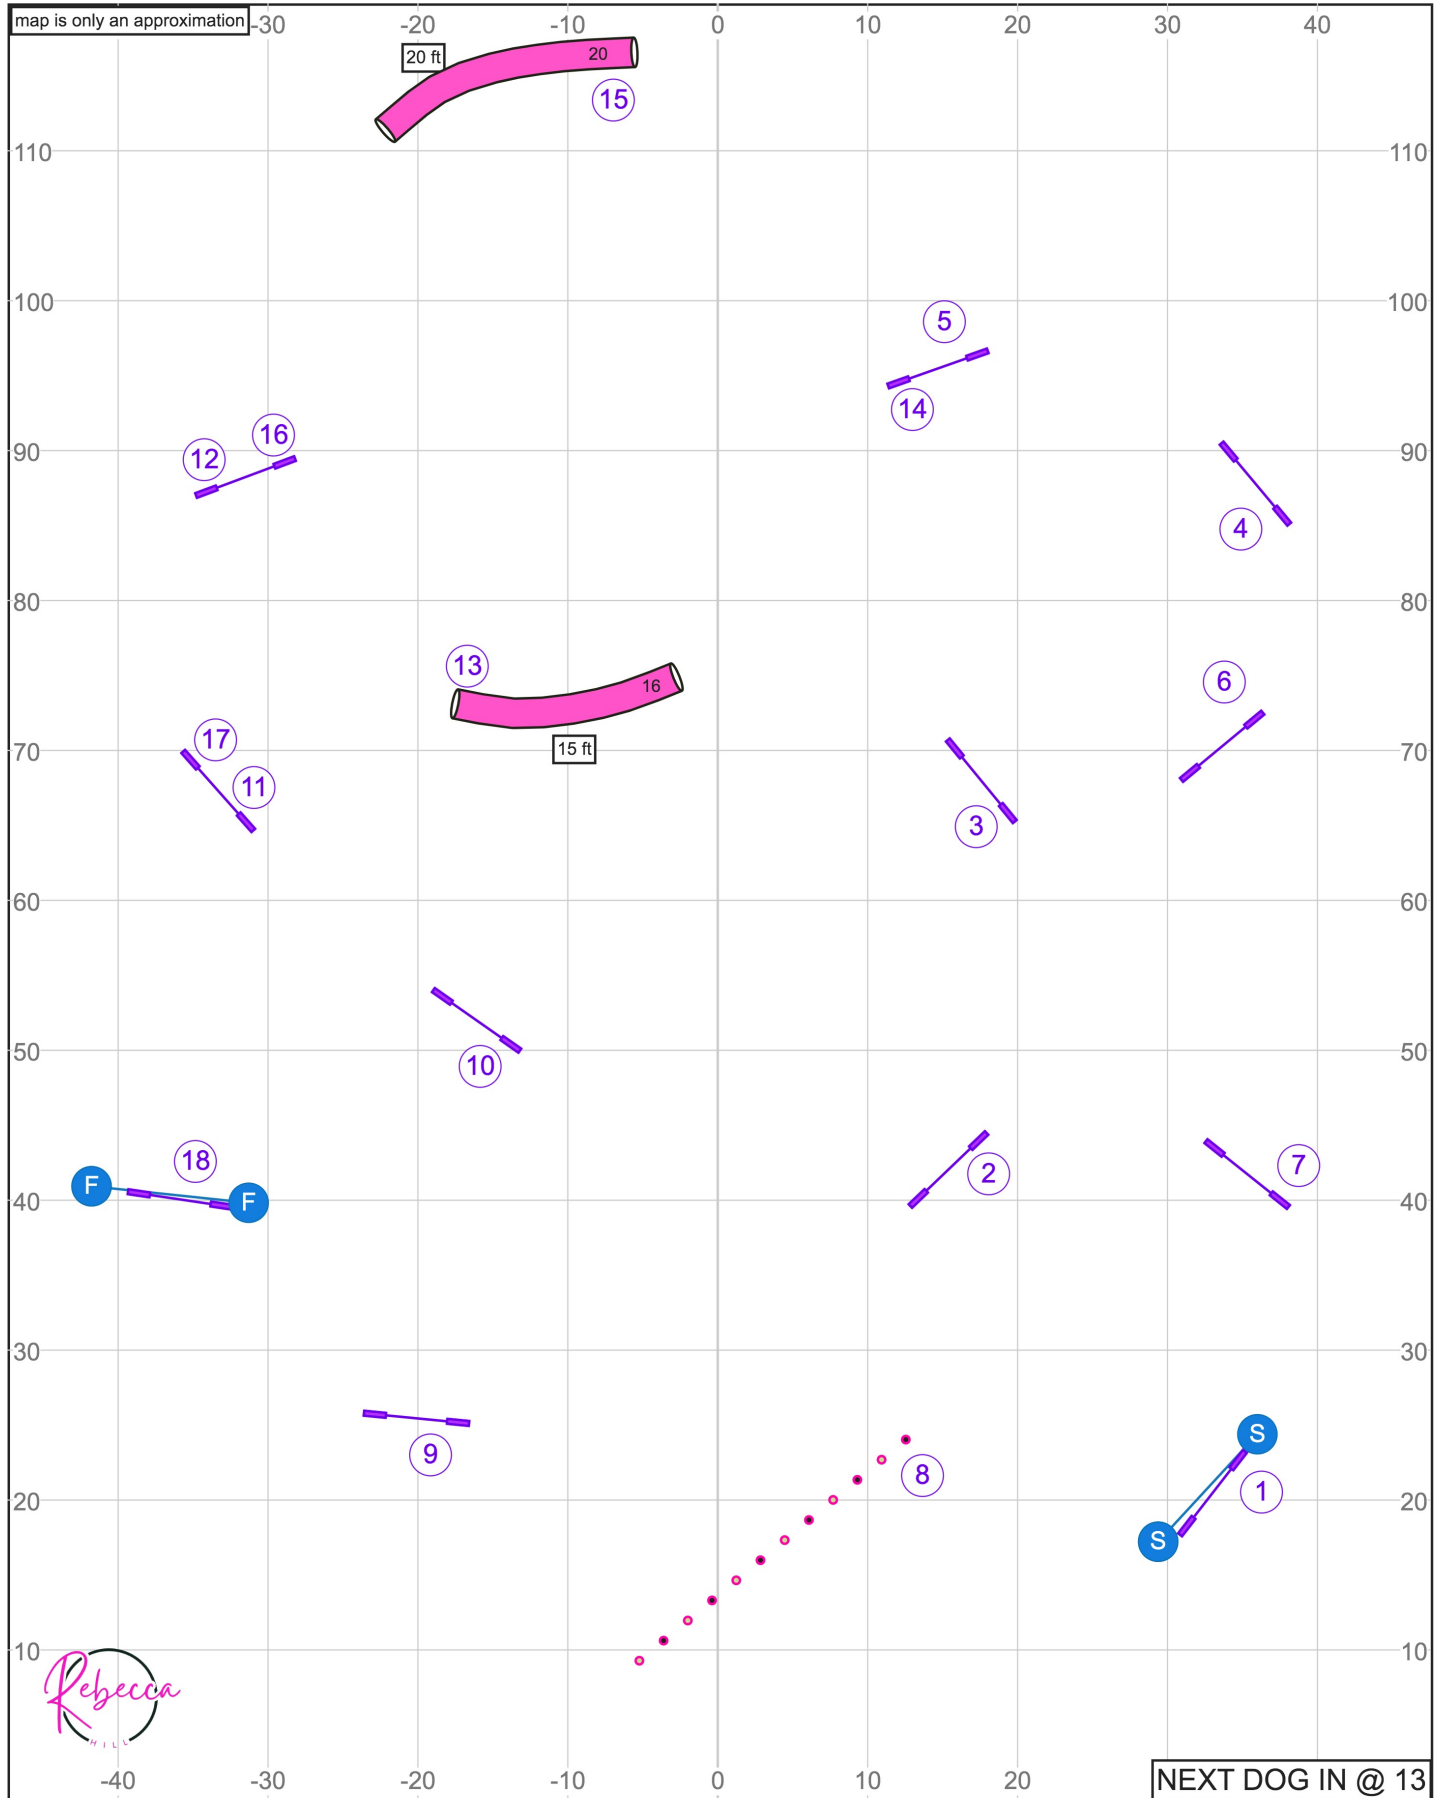

UKI CHAMPIONSHIP JUMPING - MILE HIGH AGILITY - JUDGE:REBECCA HILL - JULY 20, 2024

Path length (ft):524.4

www.smarteragility.com