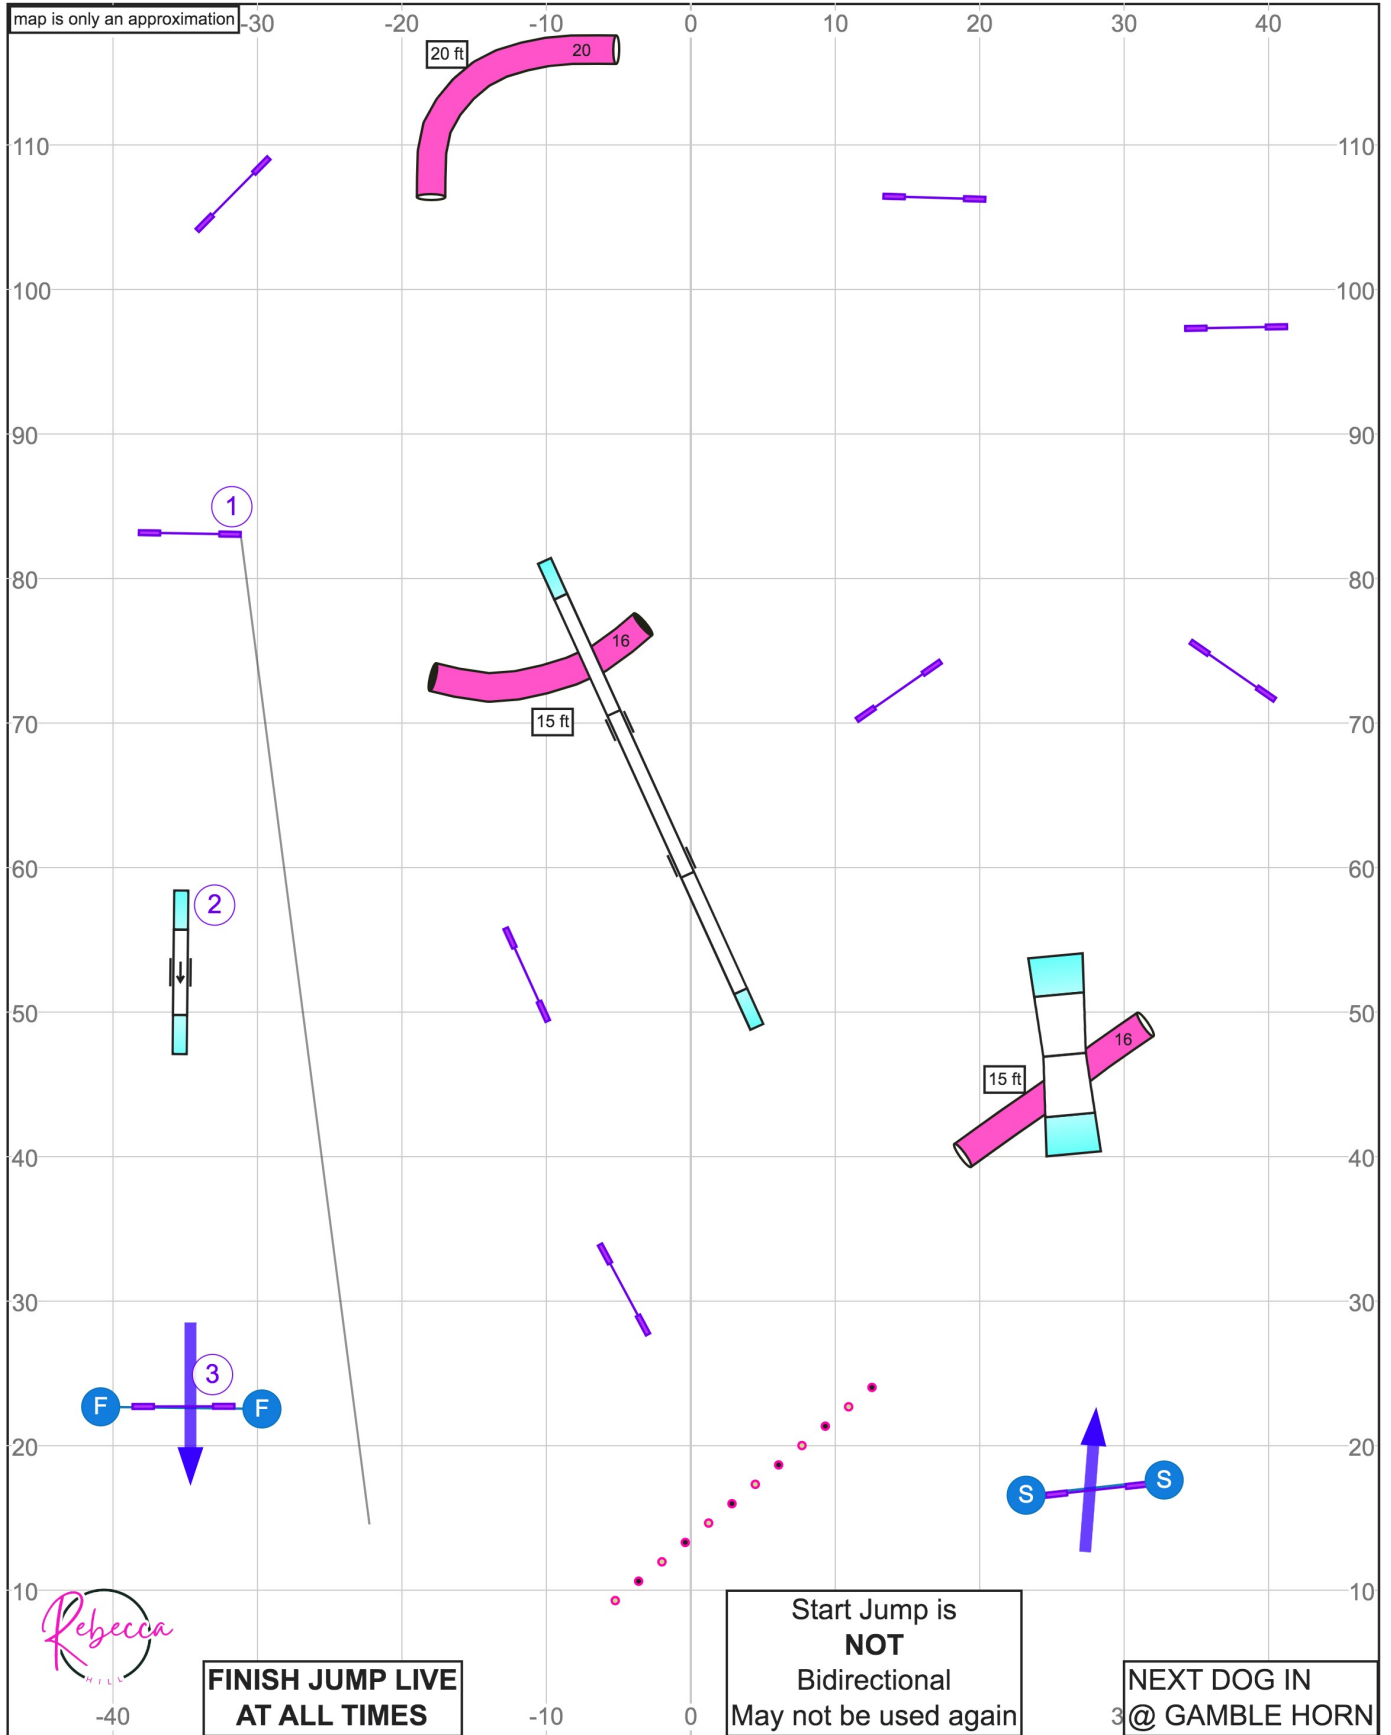

UKI SENIOR/CHAMPIONSHIP GAMBLERS - MILE HIGH AGILITY - JUDGE:REBECCA HILL - JULY 20, 2024

Path length (ft):75

Opening - 25 sec  
 Closing - 4s, 8, 8s, 12, 12s, 16 - 17 sec  
 16s, 20, 20s, 22, 24 - 15 sec  
 No Contact to Contact  
 Back to Back ok

Jumps - 1  
 Tunnels - 2  
 Teeter - 3  
 A-frame - 4  
 Dog Walk/Weaves - 5

Gamble :  
 Behind Line - 15 pts  
 Within Line - 10 pts

UKI BEGINNER/NOVICE GAMBLERS - MILE HIGH AGILITY - JUDGE:REBECCA HILL - JULY 20, 2024

Path length (ft):61.1

[www.smarteragility.com](http://www.smarteragility.com)

Opening - 25 sec  
 Closing - 4s, 8, 8s, 12, 12s, 16 - 17 sec  
 16s, 20, 20s, 22, 24 - 15 sec  
 No Contact to Contact  
 Back to Back ok

# UKI CHAMPIONSHIP AGILITY - MILE HIGH AGILITY - JUDGE:REBECCA HILL - JULY 20, 2024

Path length (ft):539.5

[www.smarteragility.com](http://www.smarteragility.com)