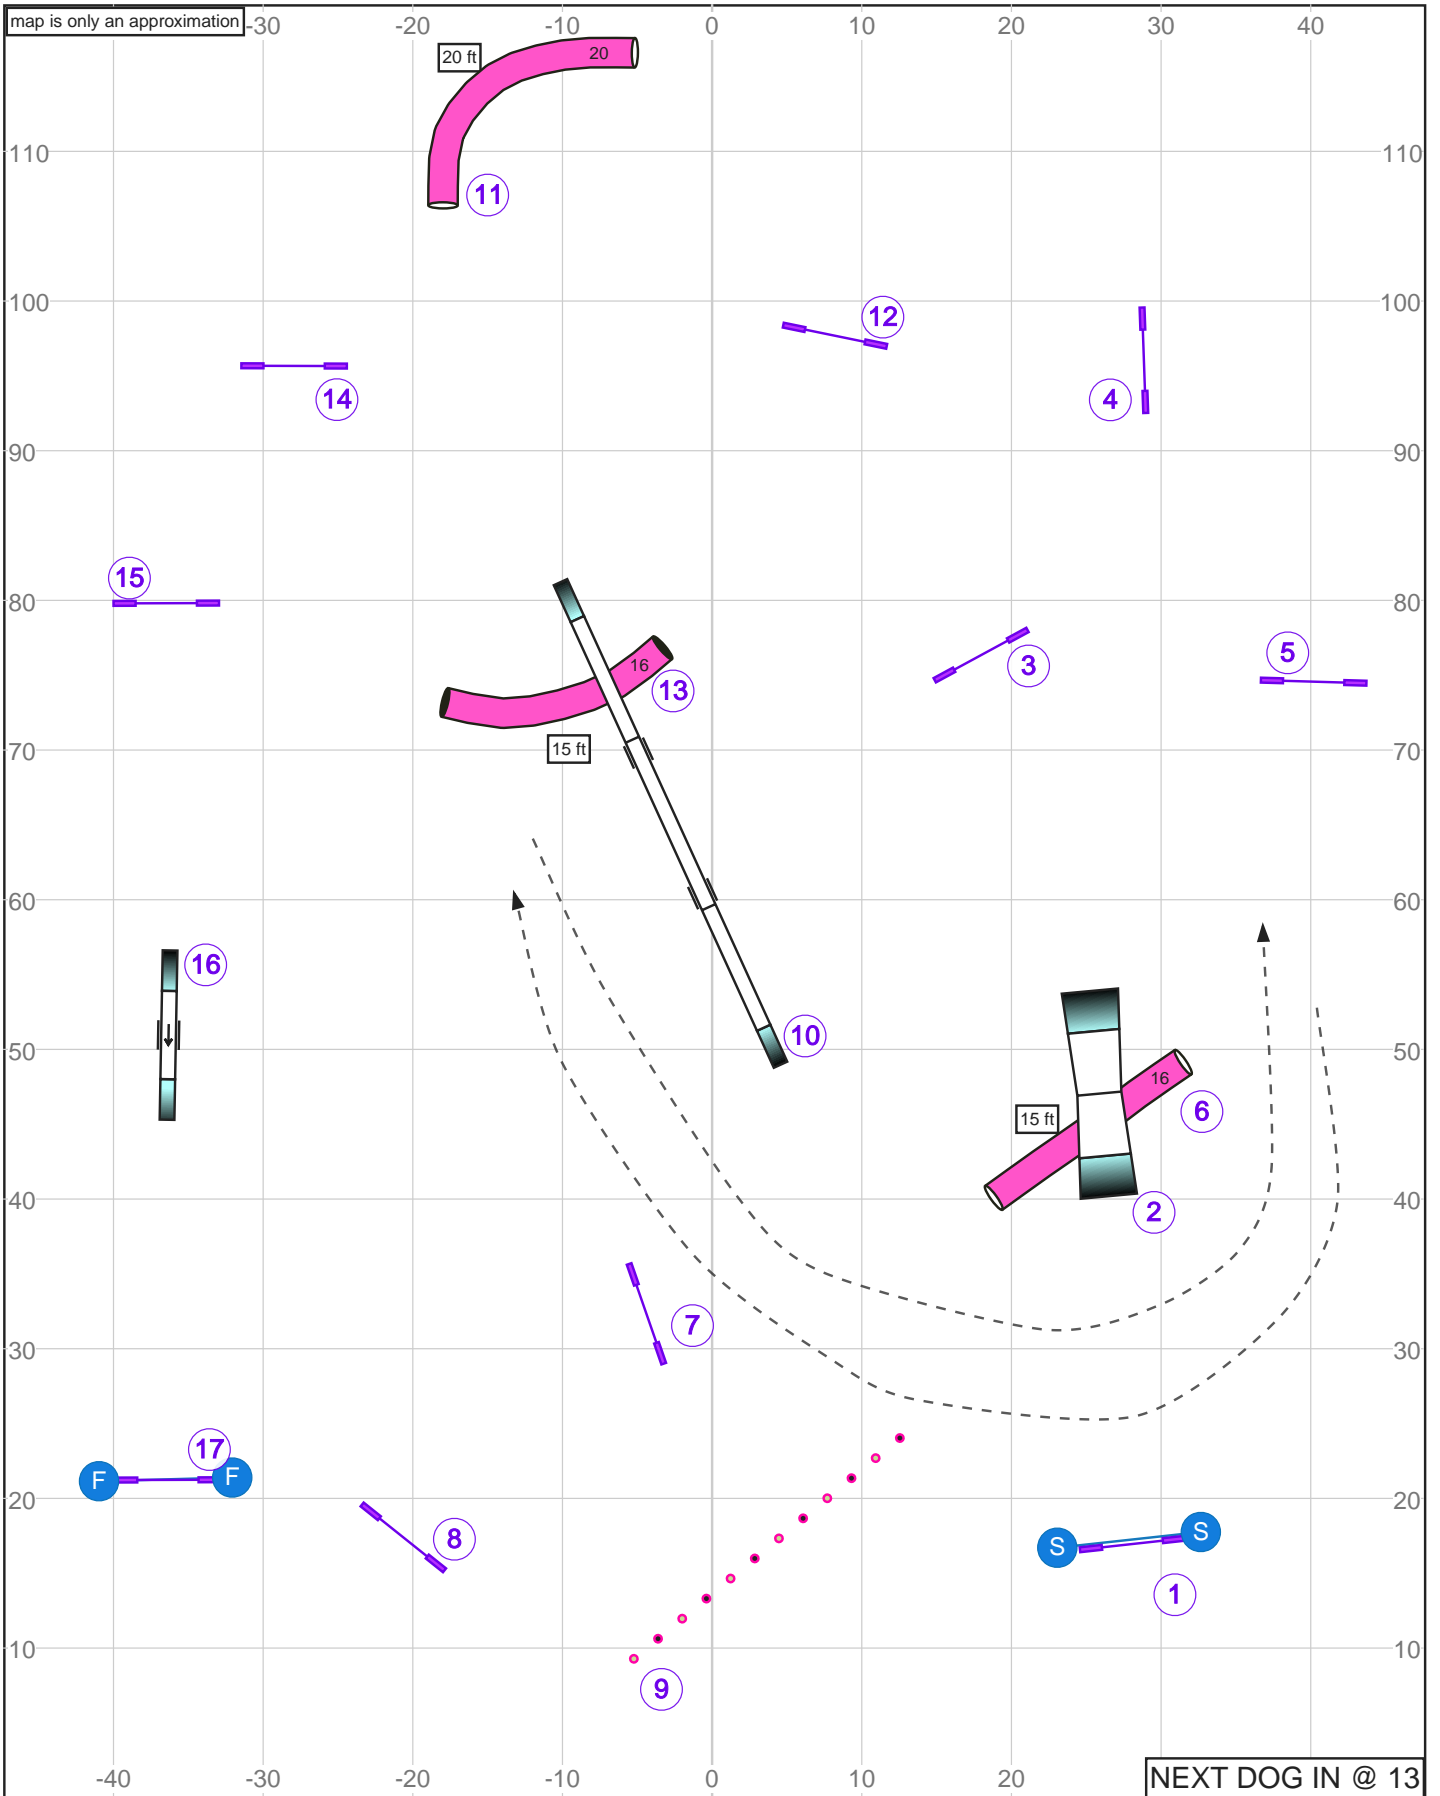

UKI BEGINNER/NOVICE AGILITY - MILE HIGH AGILITY - JUDGE:REBECCA HILL - JULY 20, 2024

Path length (ft):536.5

NEXT DOG IN @ 13

www.smarteragility.com