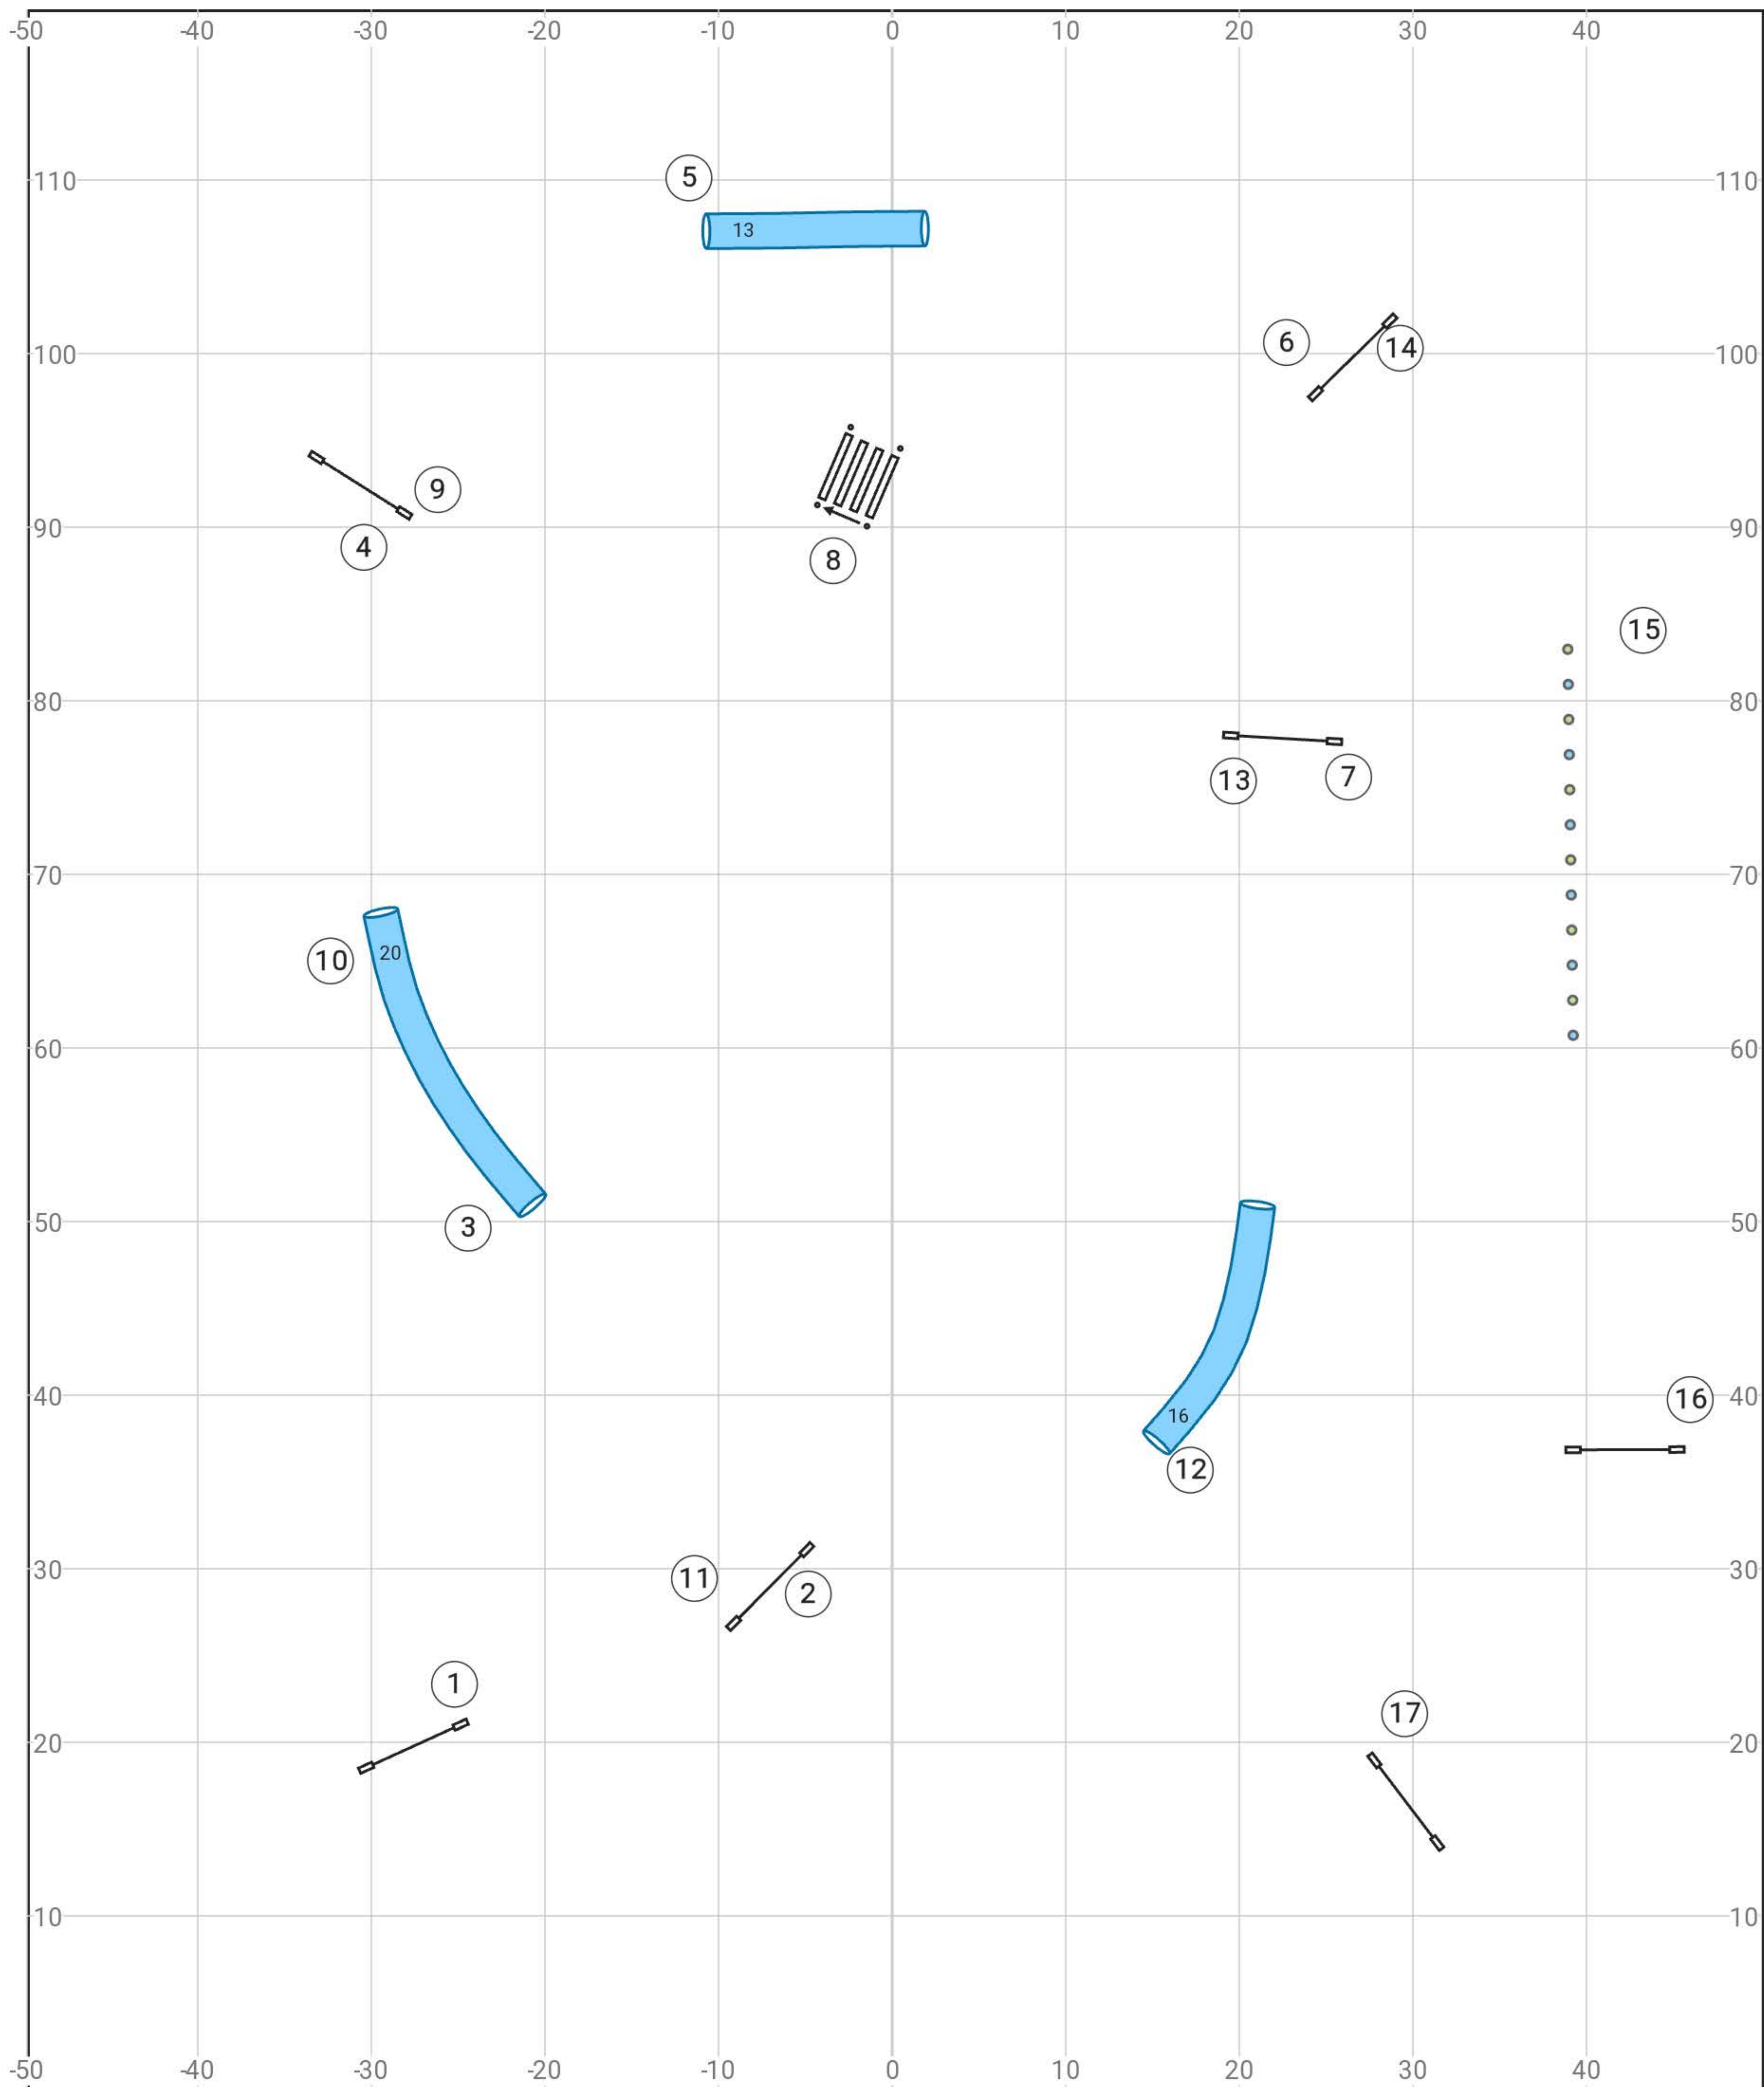

10 Mile High Agility UKI 19 May 2024 Kelly Ely Speedstakes Beg/Nov

Map is an approximation only

11 Mile High Agility UKI 19 May 2024 Kelly Ely Speedstakes SENIOR

Map is an approximation only

www.smarteragility.com

© Shore Paws NJ

13 Mile High Agility UKI 19 May 2024 Kelly Ely Jumping Beg/Nov

Map is an approximation only

www.smarteragility.com

© Shore Paws NJ

14 Mile High Agility UKI 19 May 2024 Kelly Ely Jumping Senior

Map is an approximation only

www.smarteragility.com

© Shore Paws NJ

16 Mile High Agility UKI 19 May 2024 Kelly Ely Masters Jumping

Map is an approximation only

www.smarteragility.com

© Shore Paws NJ