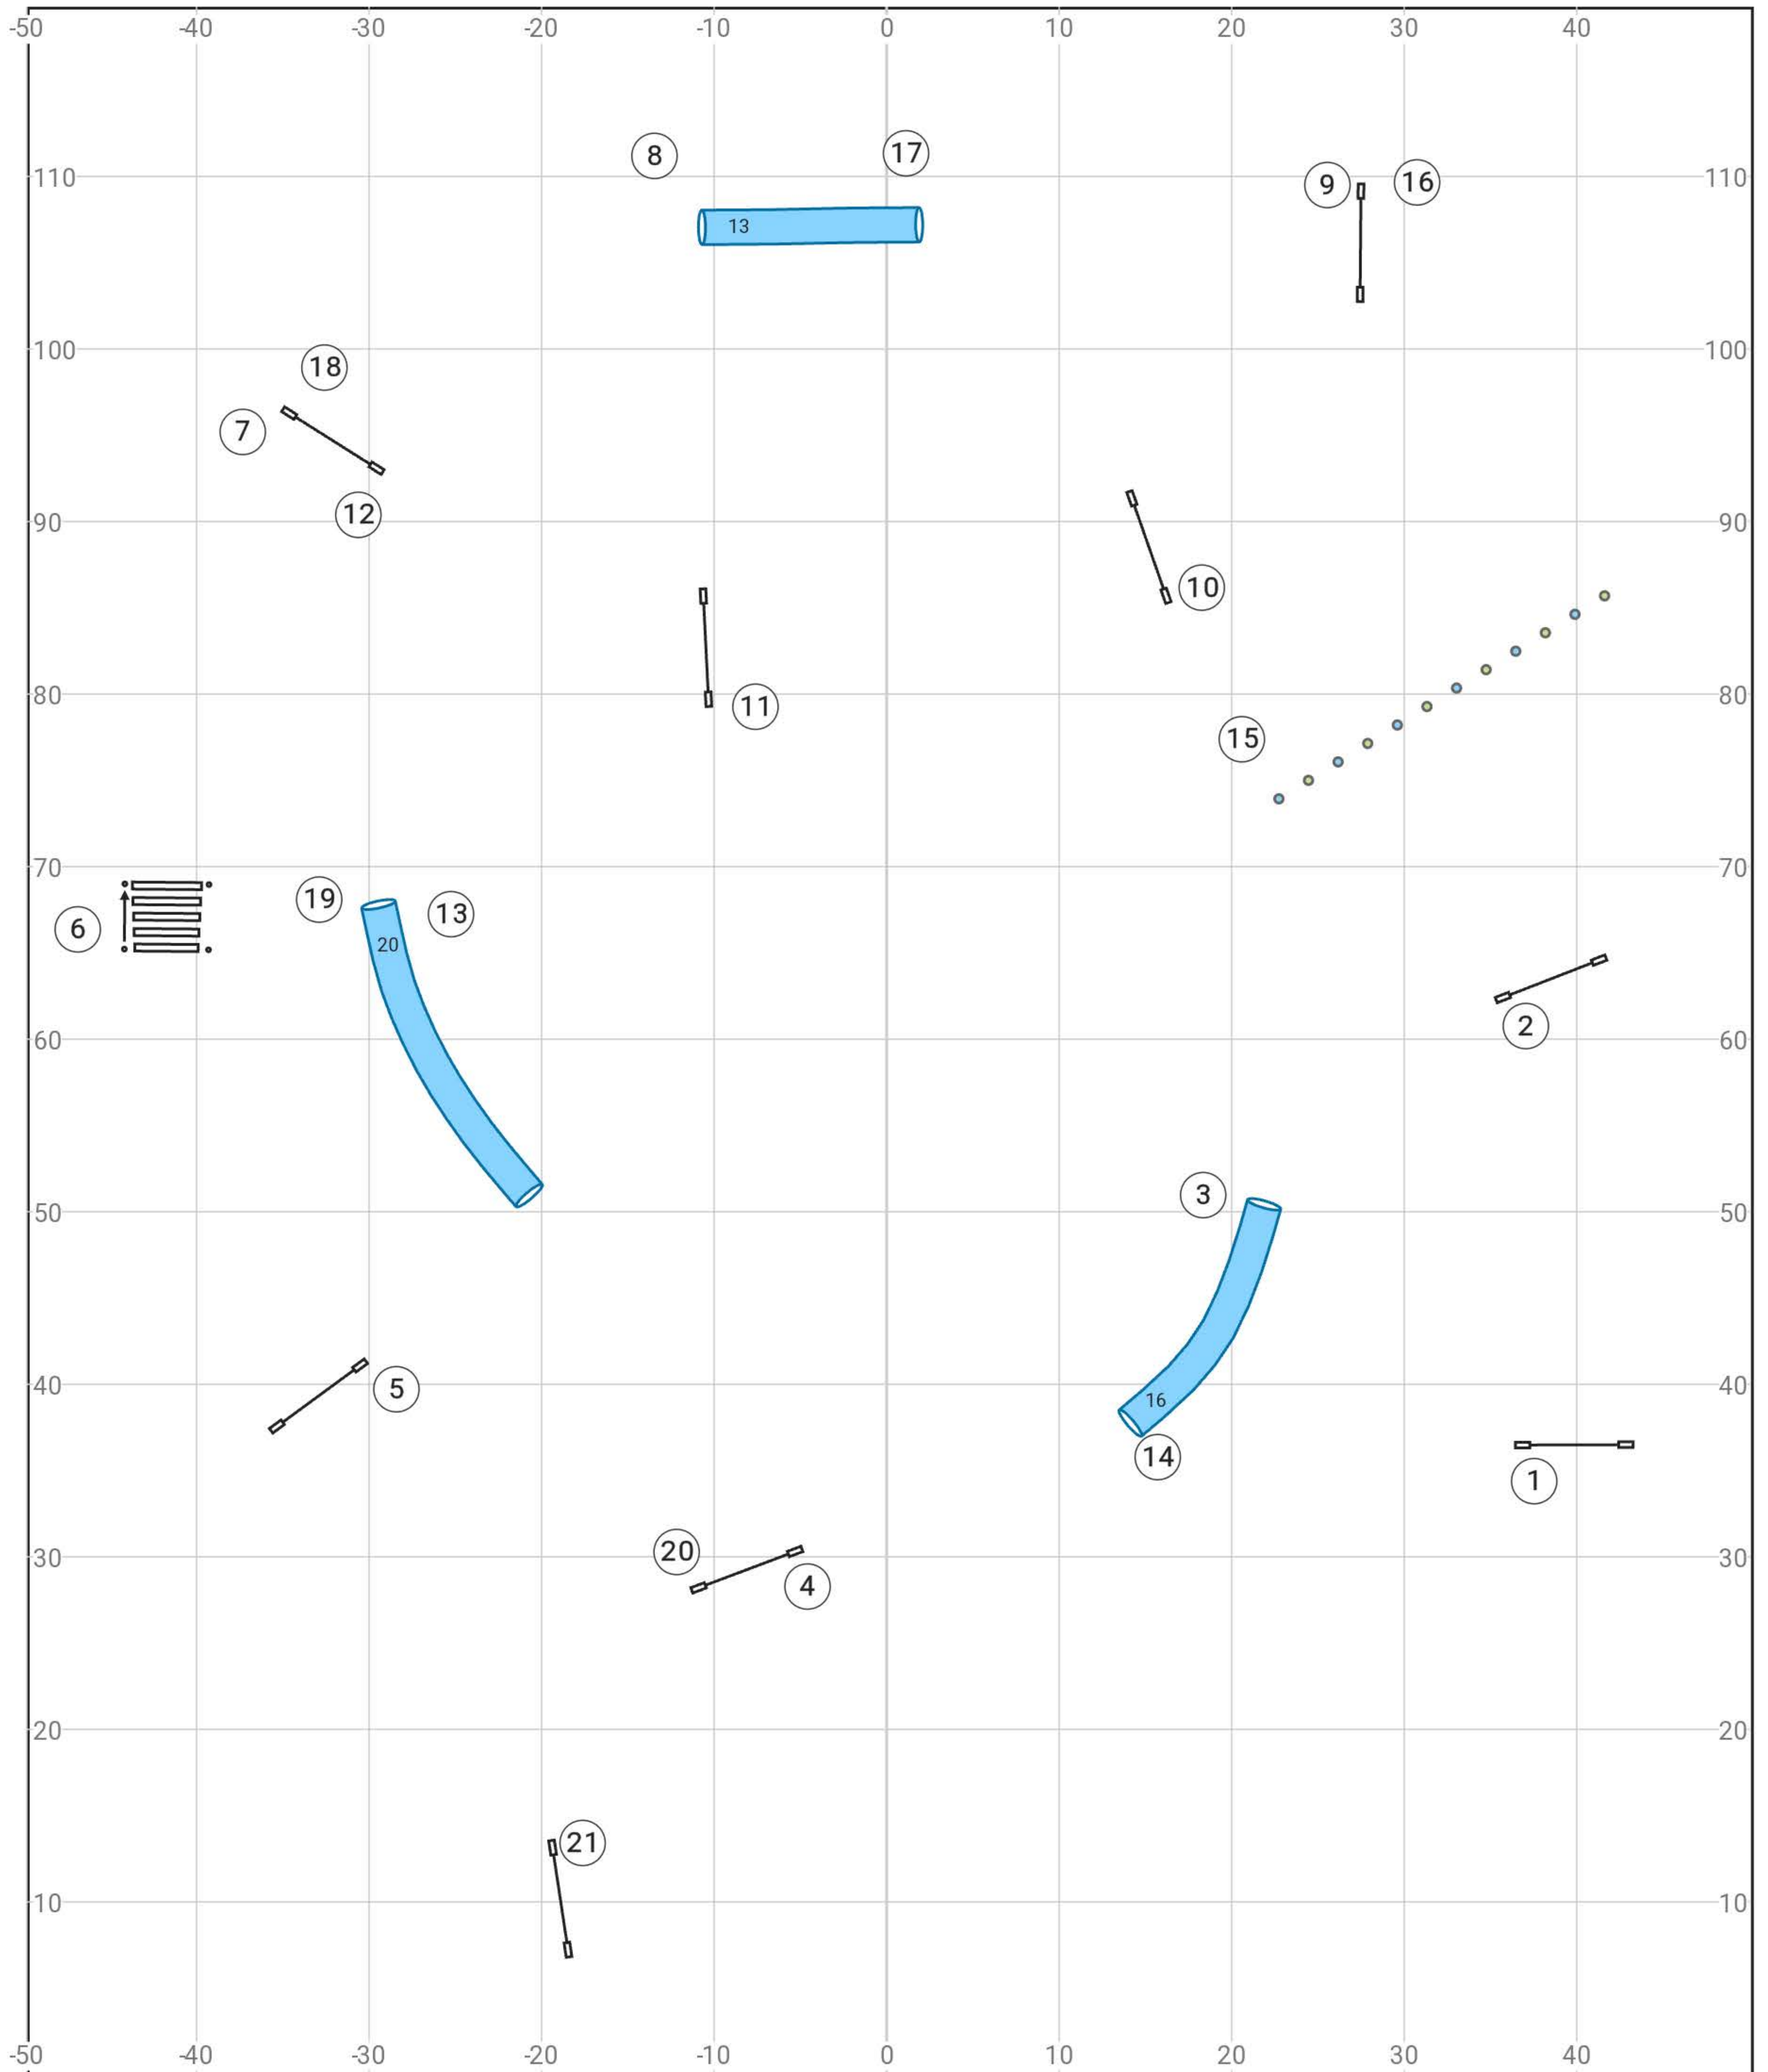

16 Mile High Agility UKI 19 May 2024 Kelly Ely Masters Jumping

Map is an approximation only

www.smarteragility.com

© Shore Paws NJ