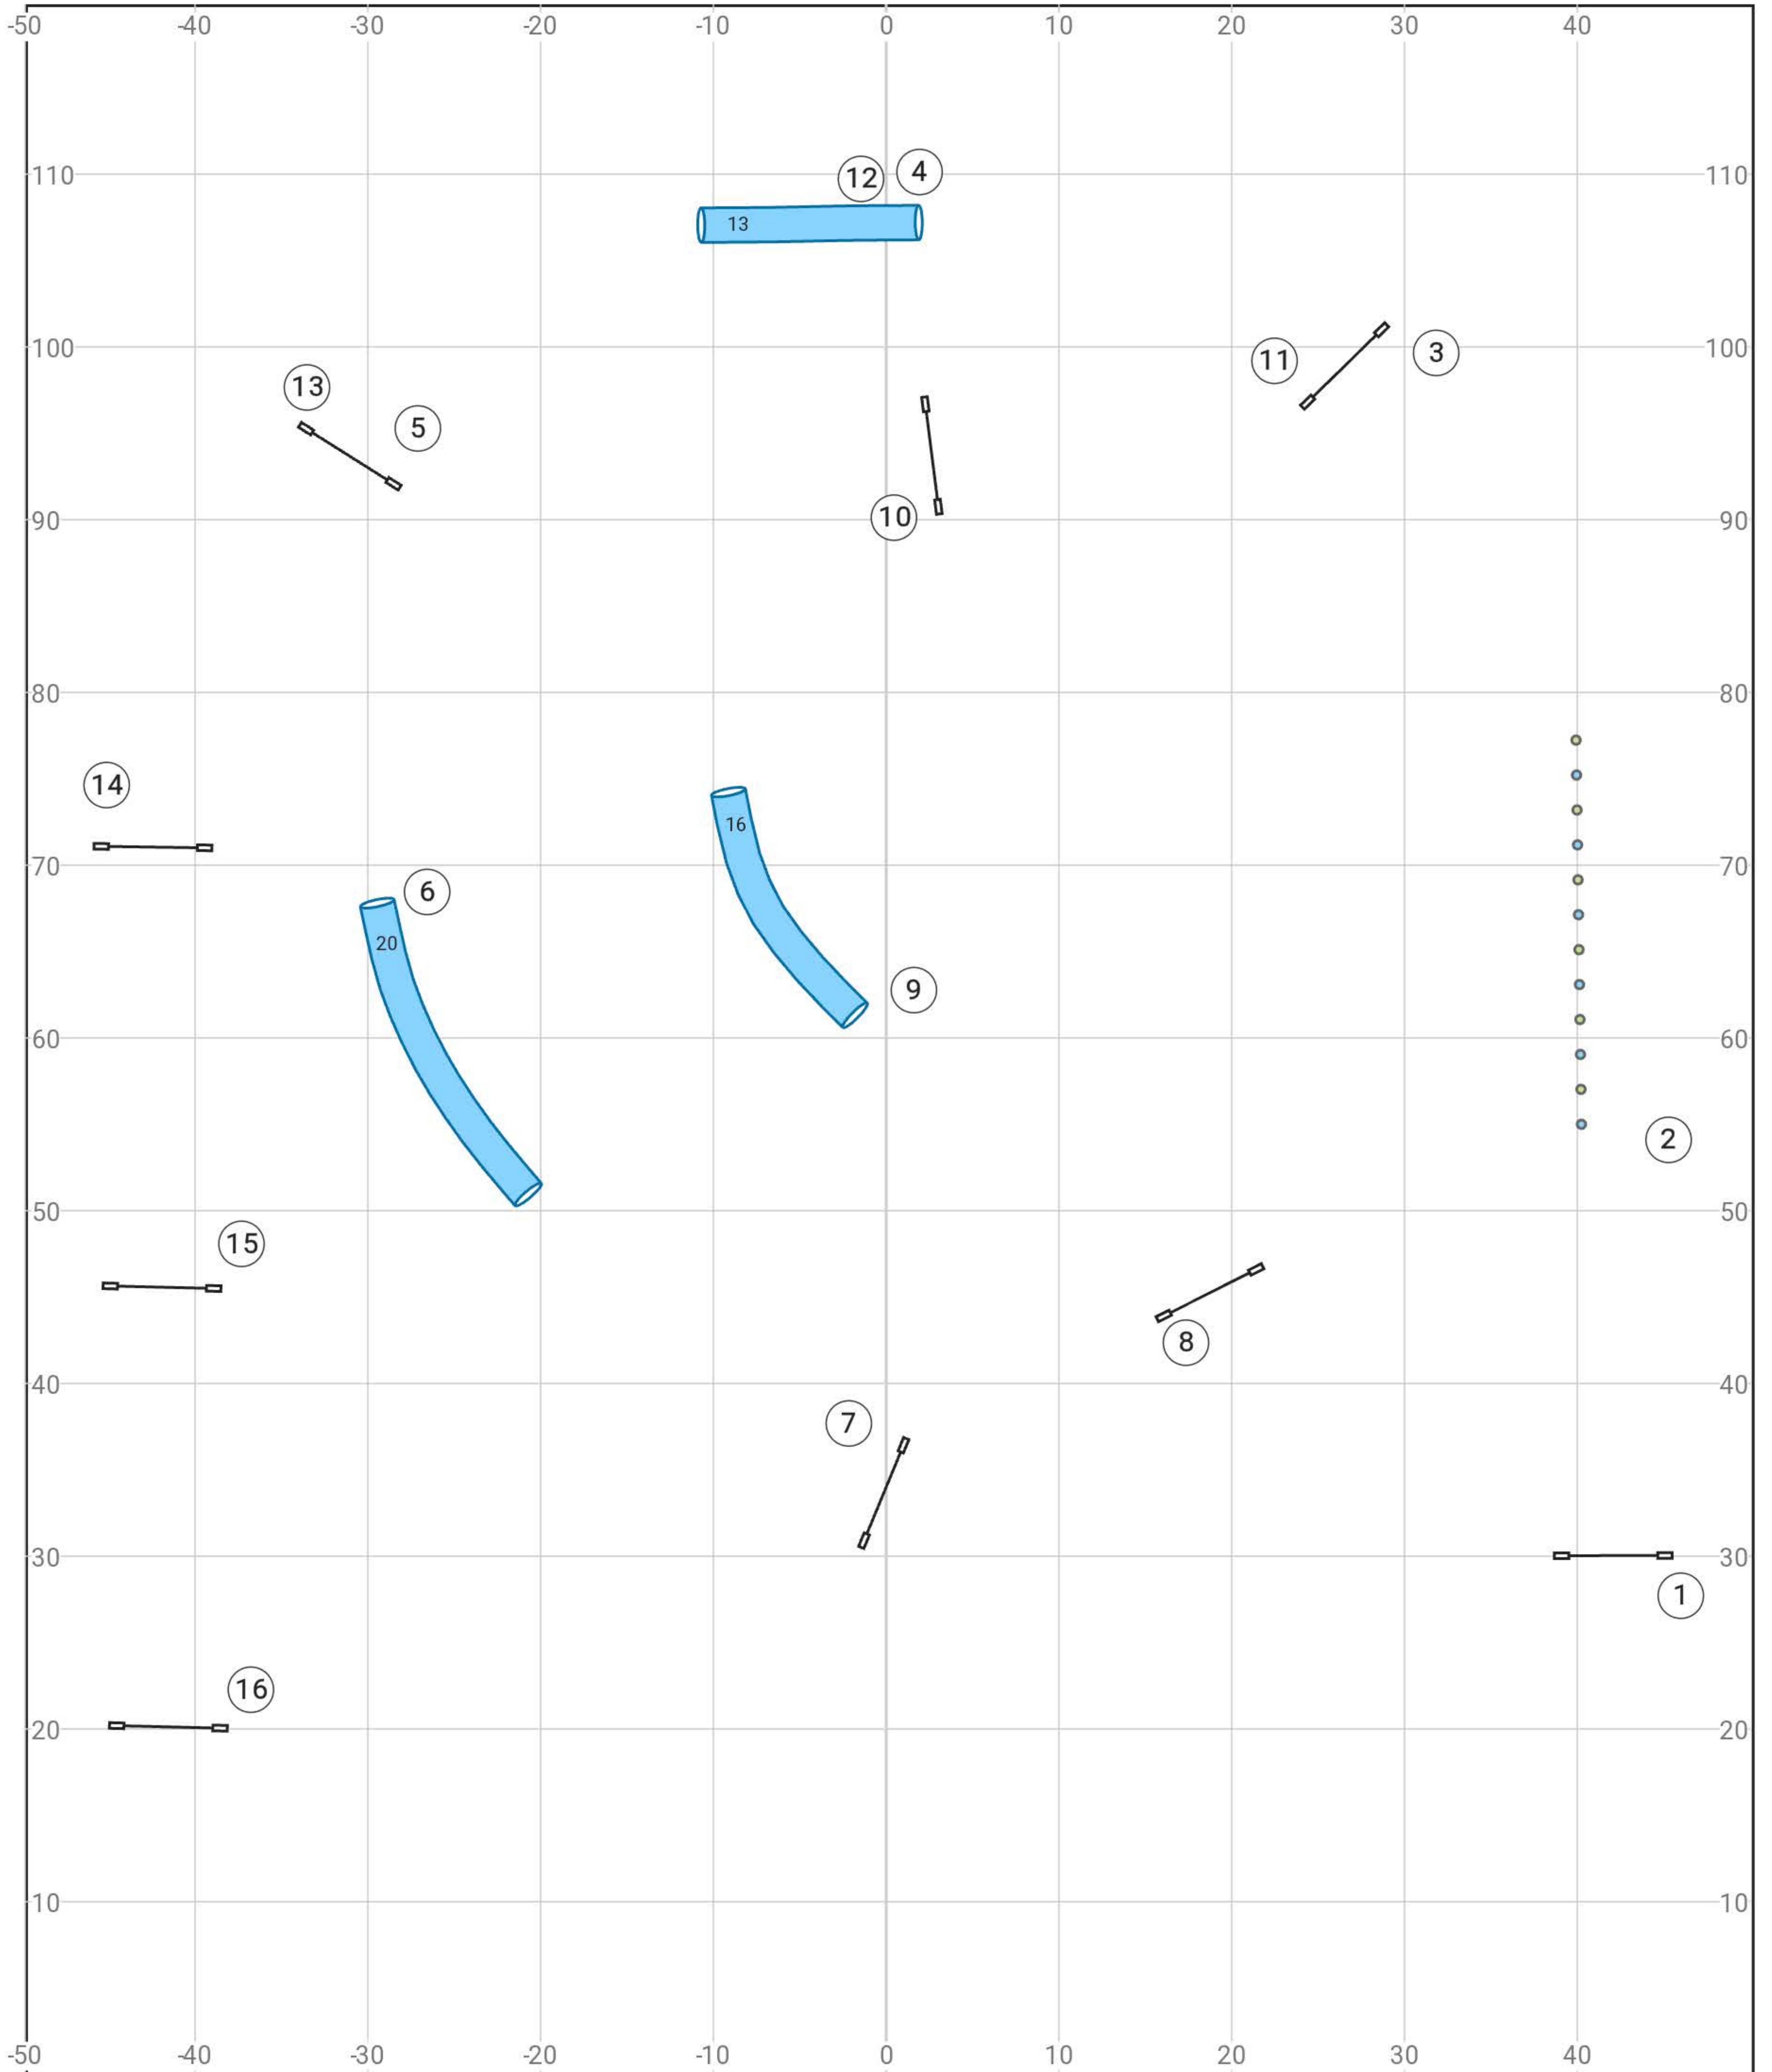

10 Mile High Agility UKI 19 May 2024 Kelly Ely Speedstakes Beg/Nov

Map is an approximation only

11 Mile High Agility UKI 19 May 2024 Kelly Ely Speedstakes SENIOR

Map is an approximation only

www.smarteragility.com

© Shore Paws NJ

13 Mile High Agility UKI 19 May 2024 Kelly Ely Jumping Beg/Nov

Map is an approximation only

www.smarteragility.com

© Shore Paws NJ

14 Mile High Agility UKI 19 May 2024 Kelly Ely Jumping Senior

Map is an approximation only

www.smarteragility.com

© Shore Paws NJ

16 Mile High Agility UKI 19 May 2024 Kelly Ely Masters Jumping

Map is an approximation only

www.smarteragility.com

© Shore Paws NJ