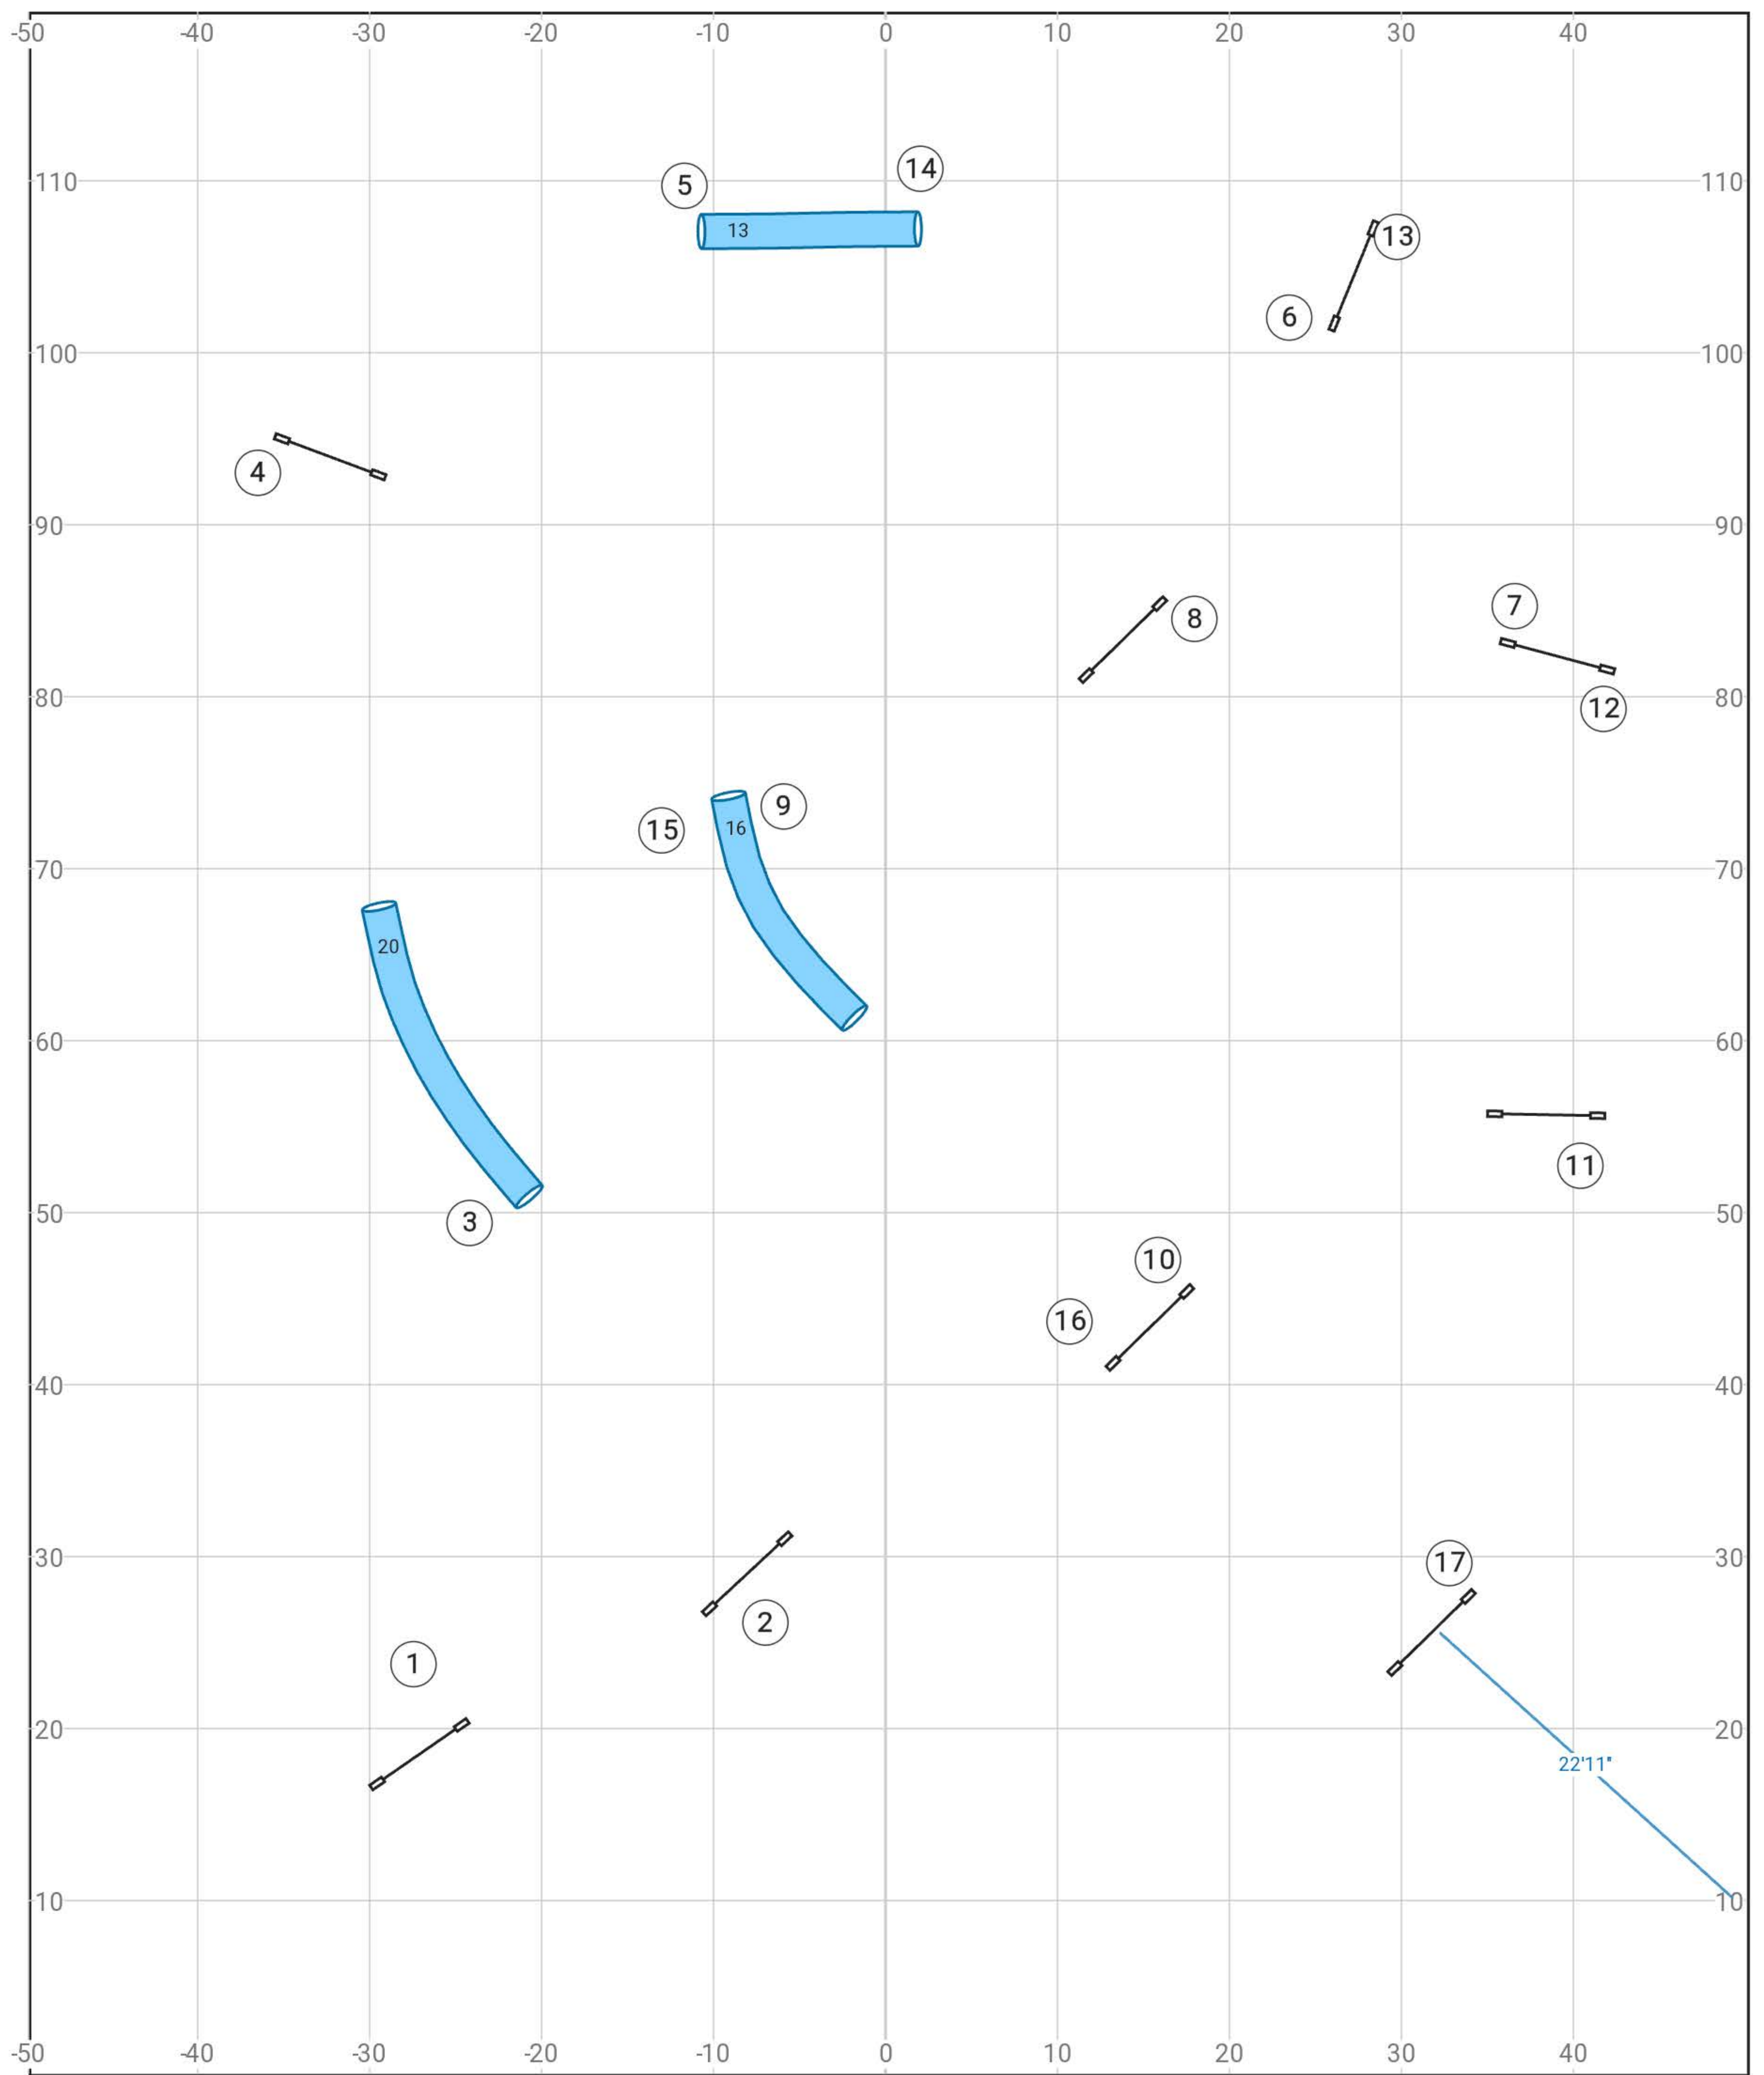

10 Mile High Agility UKI 19 May 2024 Kelly Ely Speedstakes Beg/Nov

Map is an approximation only

11 Mile High Agility UKI 19 May 2024 Kelly Ely Speedstakes SENIOR

Map is an approximation only

www.smarteragility.com

© Shore Paws NJ

13 Mile High Agility UKI 19 May 2024 Kelly Ely Jumping Beg/Nov

Map is an approximation only

www.smarteragility.com

© Shore Paws NJ

14 Mile High Agility UKI 19 May 2024 Kelly Ely Jumping Senior

Map is an approximation only

www.smarteragility.com

© Shore Paws NJ

16 Mile High Agility UKI 19 May 2024 Kelly Ely Masters Jumping

Map is an approximation only

www.smarteragility.com

© Shore Paws NJ