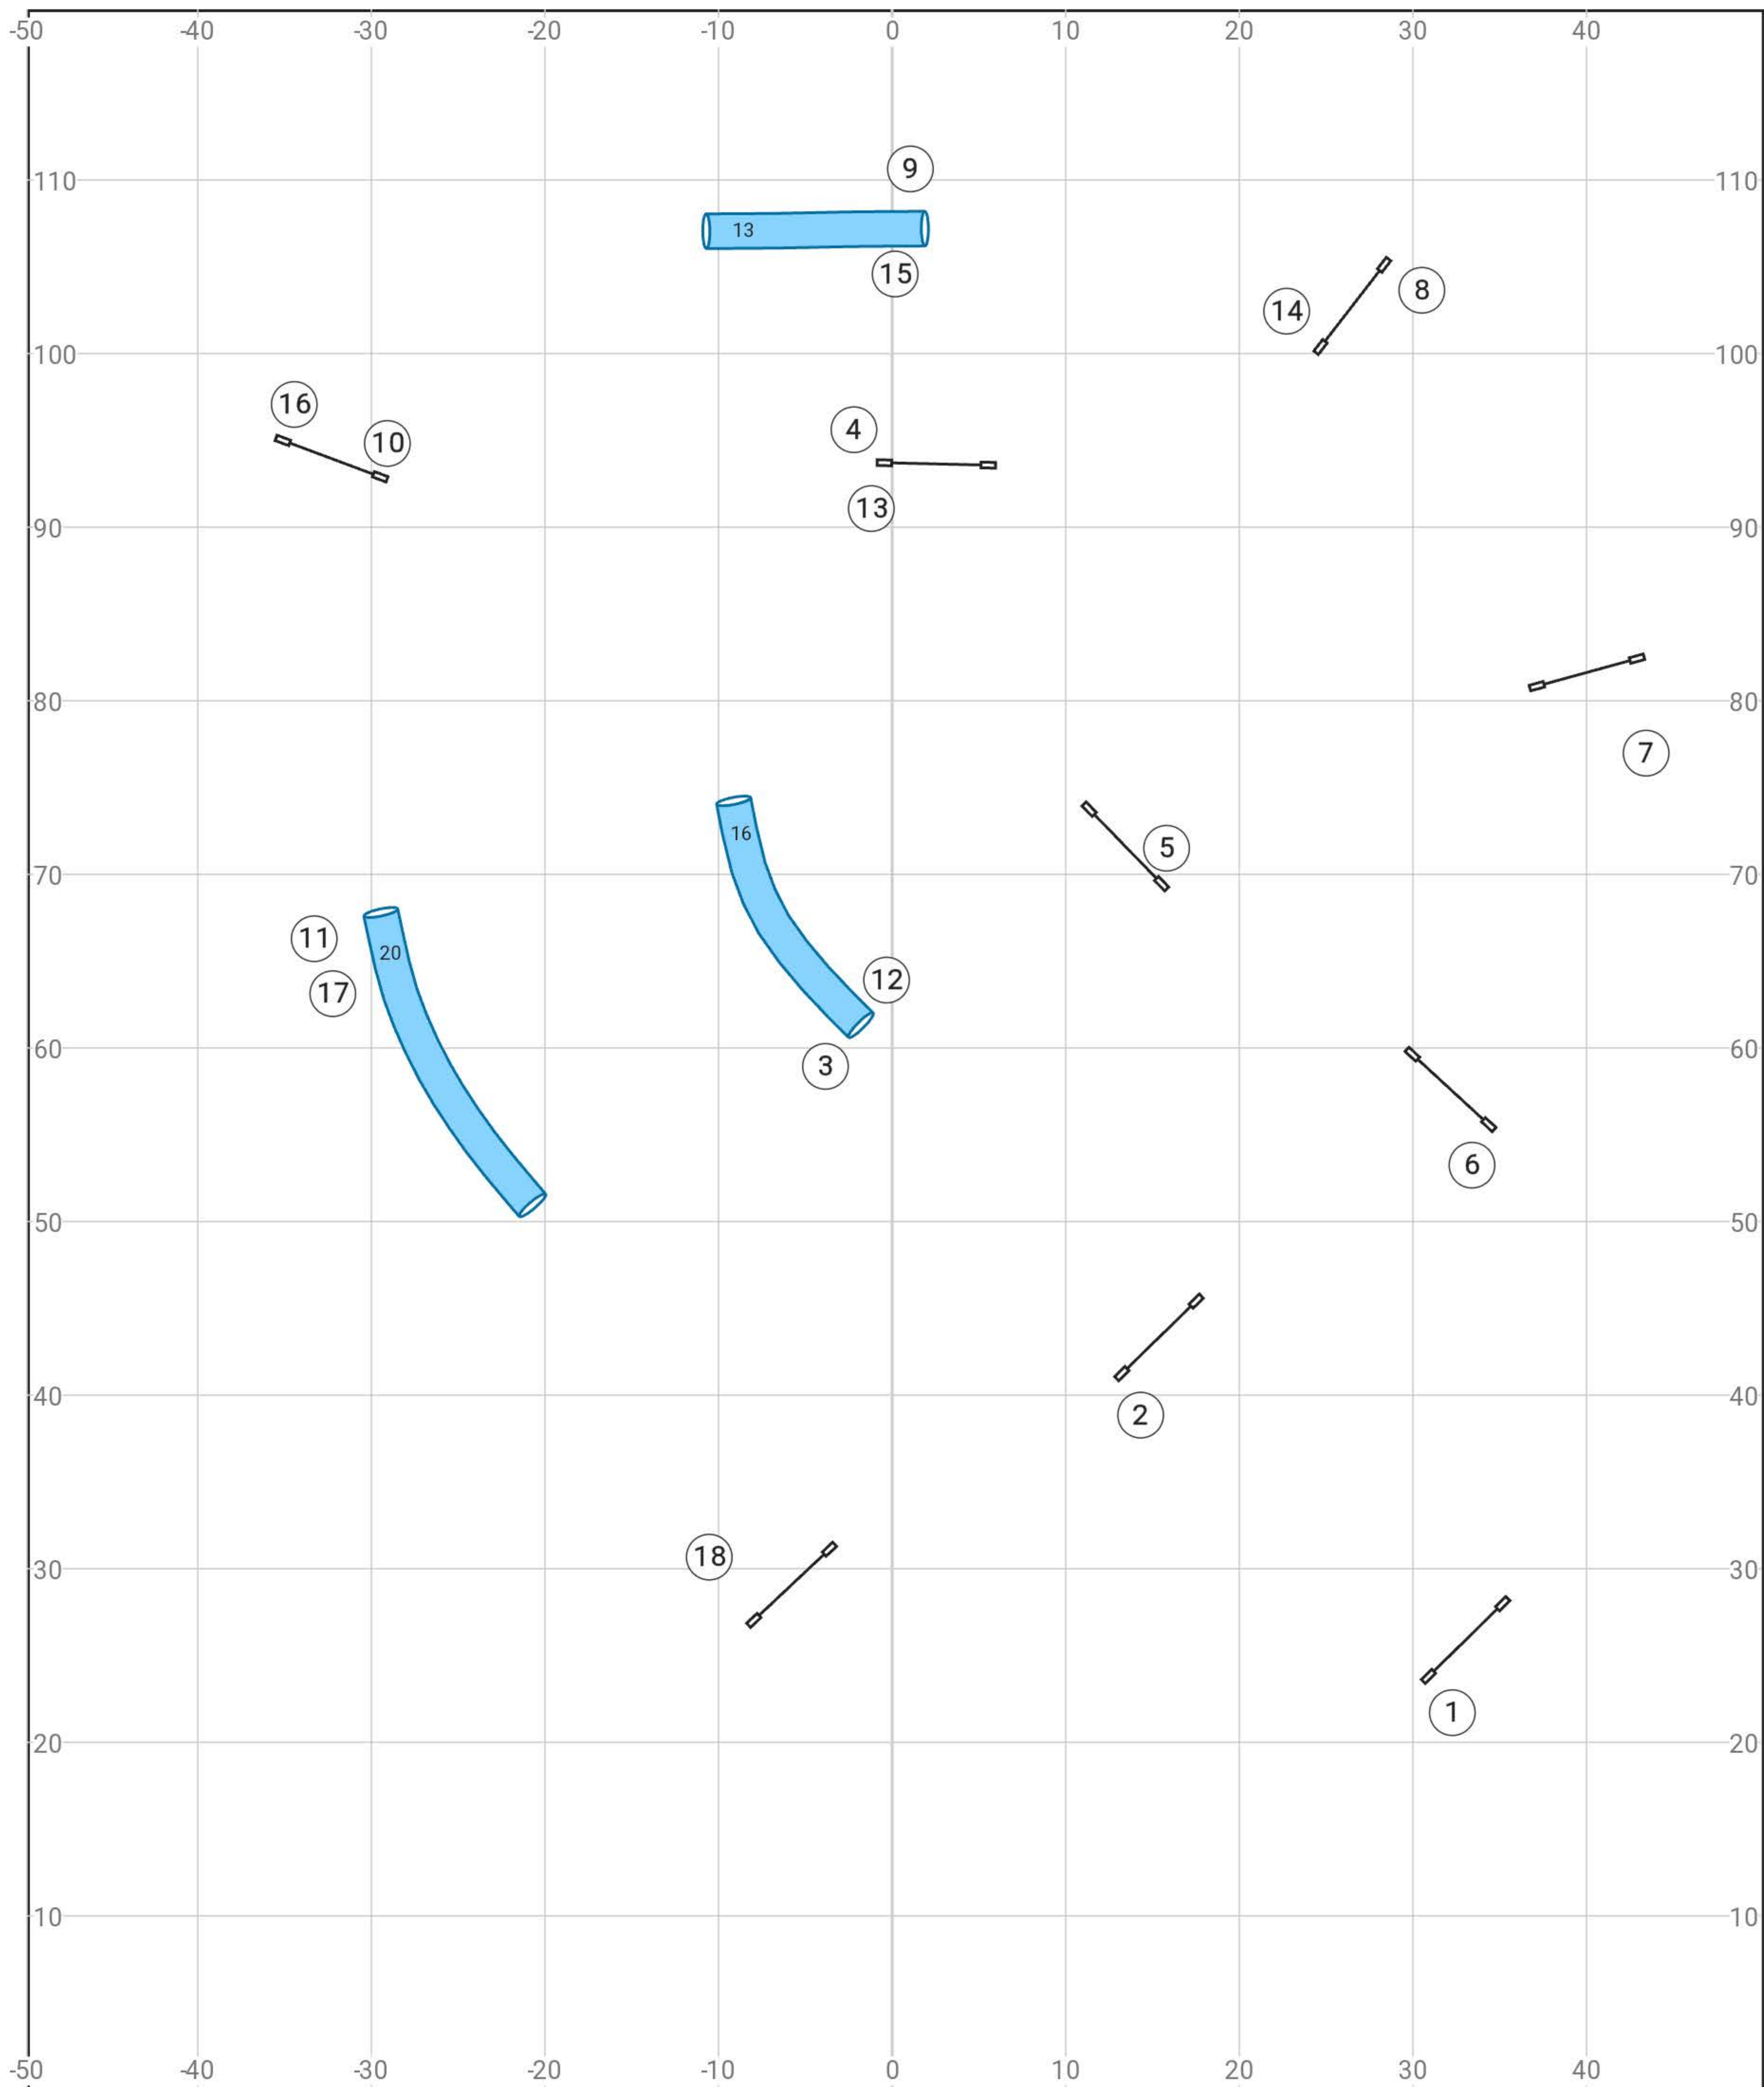

10 Mile High Agility UKI 19 May 2024 Kelly Ely Speedstakes Beg/Nov

Map is an approximation only

11 Mile High Agility UKI 19 May 2024 Kelly Ely Speedstakes SENIOR

Map is an approximation only

www.smarteragility.com

© Shore Paws NJ

13 Mile High Agility UKI 19 May 2024 Kelly Ely Jumping Beg/Nov

Map is an approximation only

www.smarteragility.com

© Shore Paws NJ

14 Mile High Agility UKI 19 May 2024 Kelly Ely Jumping Senior

Map is an approximation only

www.smarteragility.com

© Shore Paws NJ

16 Mile High Agility UKI 19 May 2024 Kelly Ely Masters Jumping

Map is an approximation only

www.smarteragility.com

© Shore Paws NJ