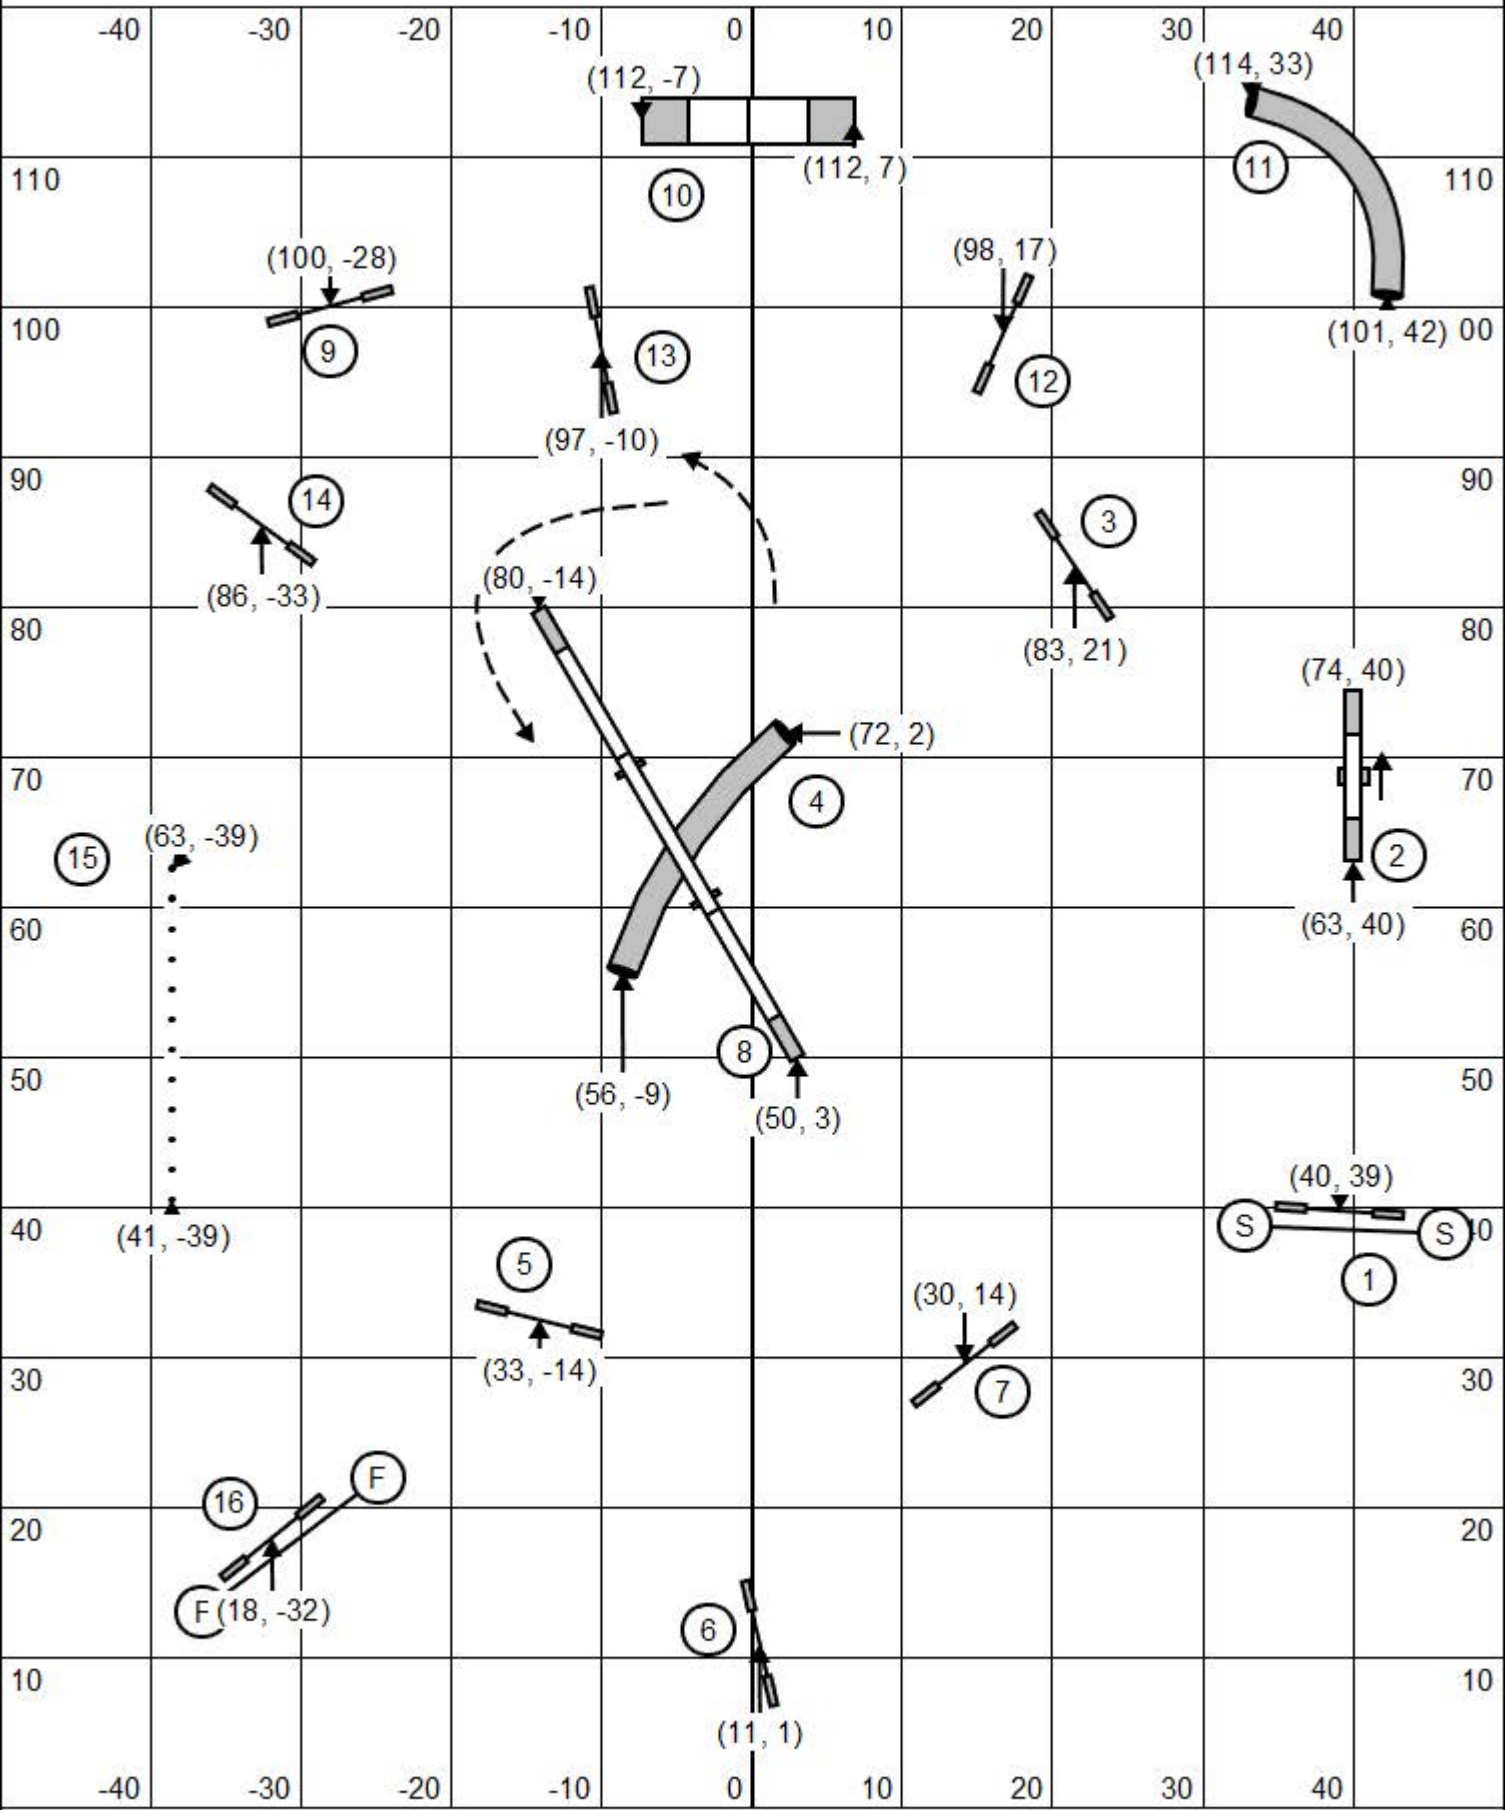

Entry/Exit

Map is an approximation

Agility
Senior

Mile High Agility Association
UKI Agility Trial
Sunday, May 19, 2024

Judge: Kim Neff

Entry/Exit

T/S

Entry/Exit

Map is an approximation

Entry/Exit

T/S

Entry/Exit

Speedstakes 1
Champion

Mile High Agility Association
UKI Agility Trial
Sunday, May 19, 2024

Judge: Kim Neff

Entry/Exit

T/S

Entry/Exit

Map is an approximation

Speedstakes 1
Senior

Mile High Agility Association
UKI Agility Trial
Sunday, May 19, 2024

Judge: Kim Neff

Entry/Exit

T/S

Entry/Exit

Map is an approximation

Speedstakes 1
Beginner/Novice

Mile High Agility Association
UKI Agility Trial
Sunday, May 19, 2024

Judge: Kim Neff

Entry/Exit

T/S

Entry/Exit