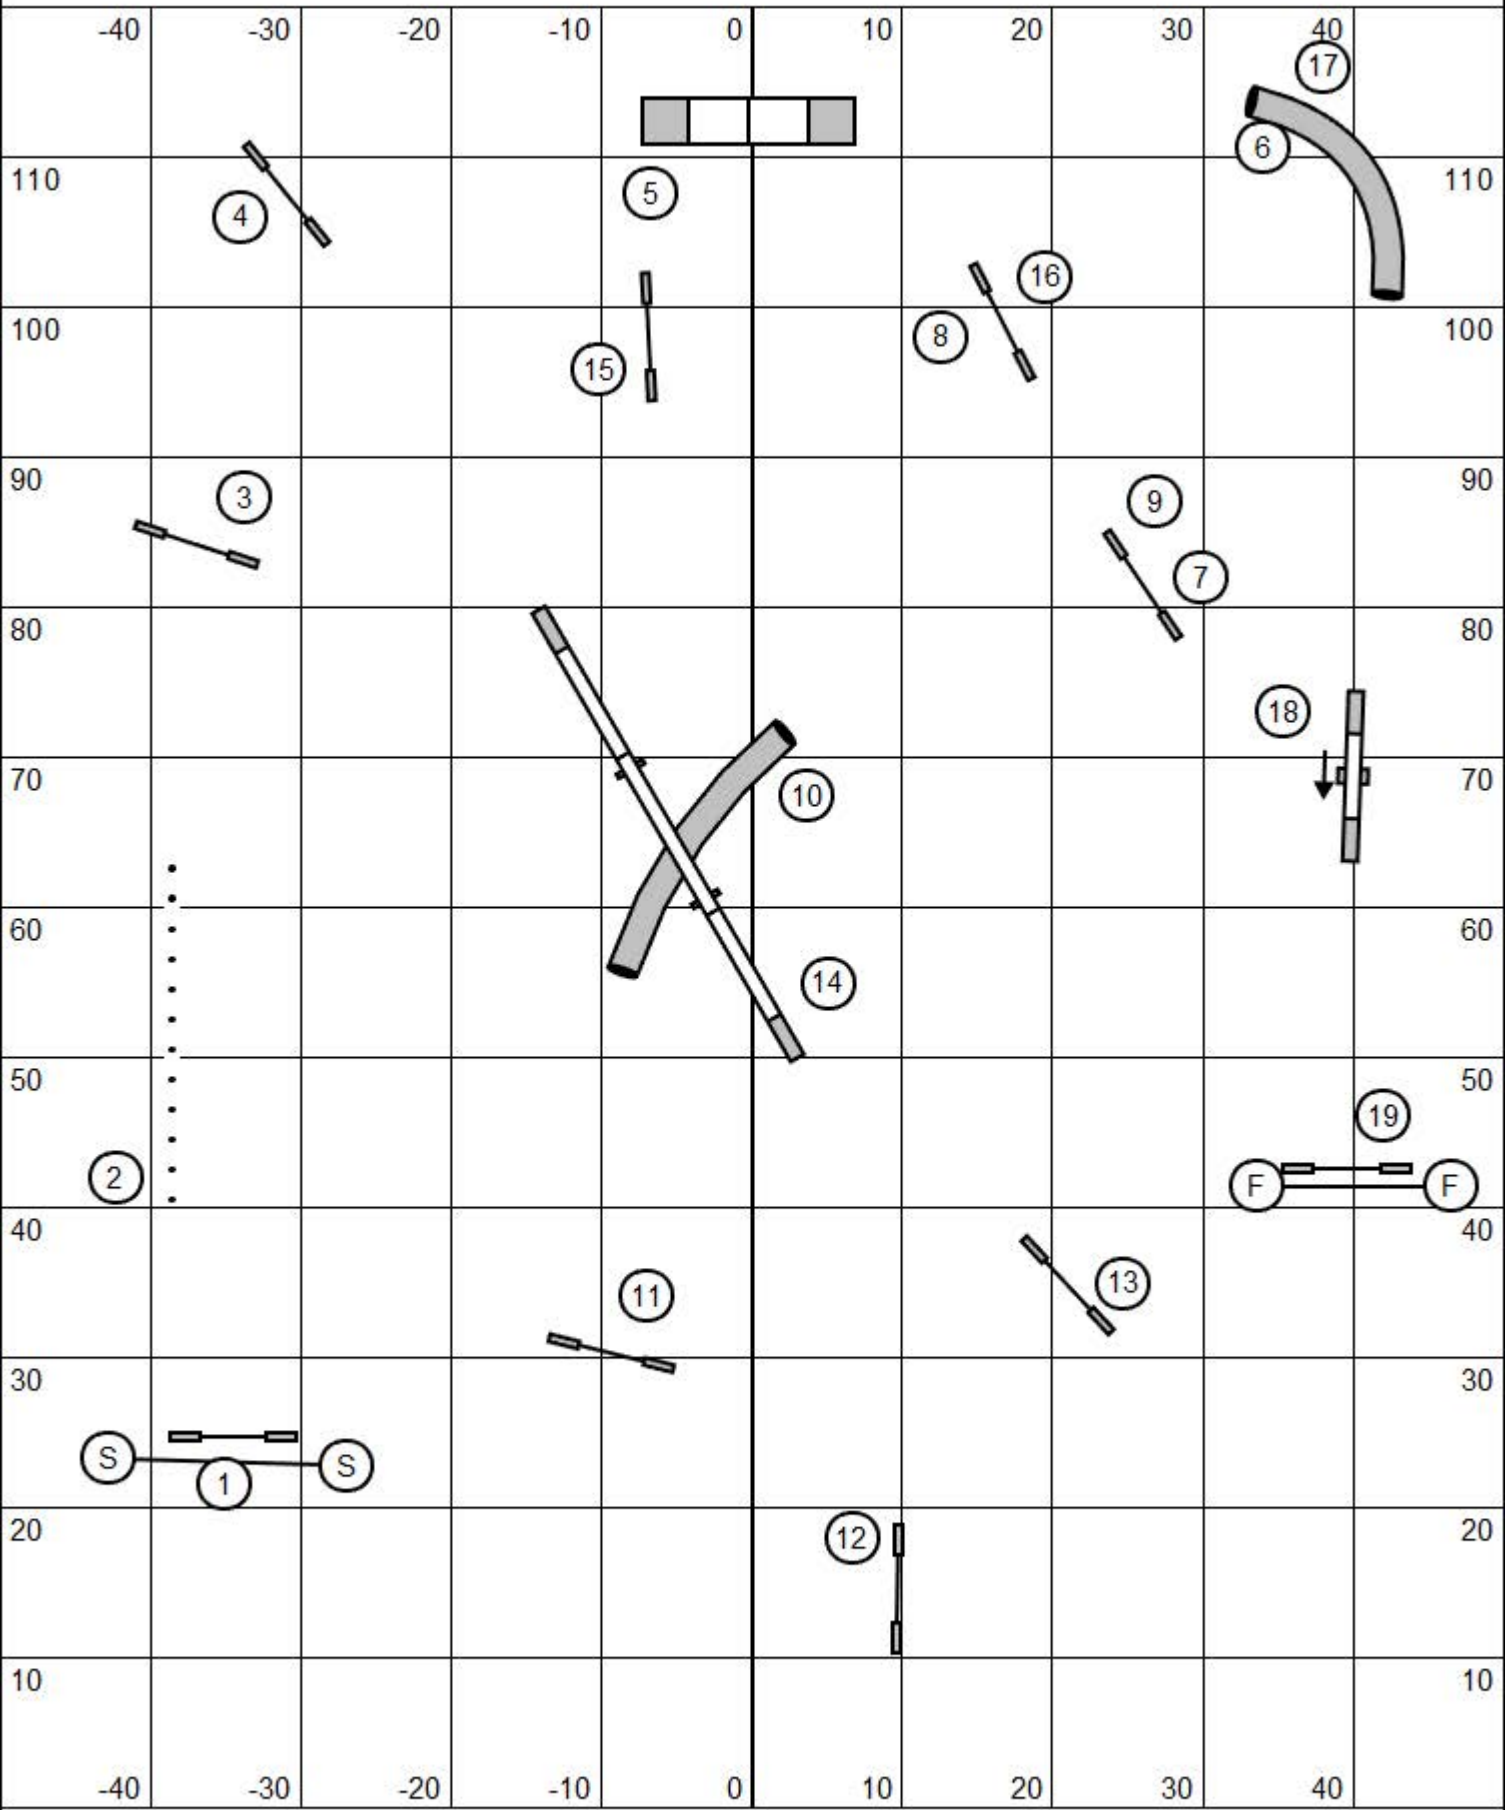

Agility
Champion

Mile High Agility Association
UKI Agility Trial
Sunday, May 19, 2024

Judge: Kim Neff

Entry/Exit

T/S

Entry/Exit

Map is an approximation