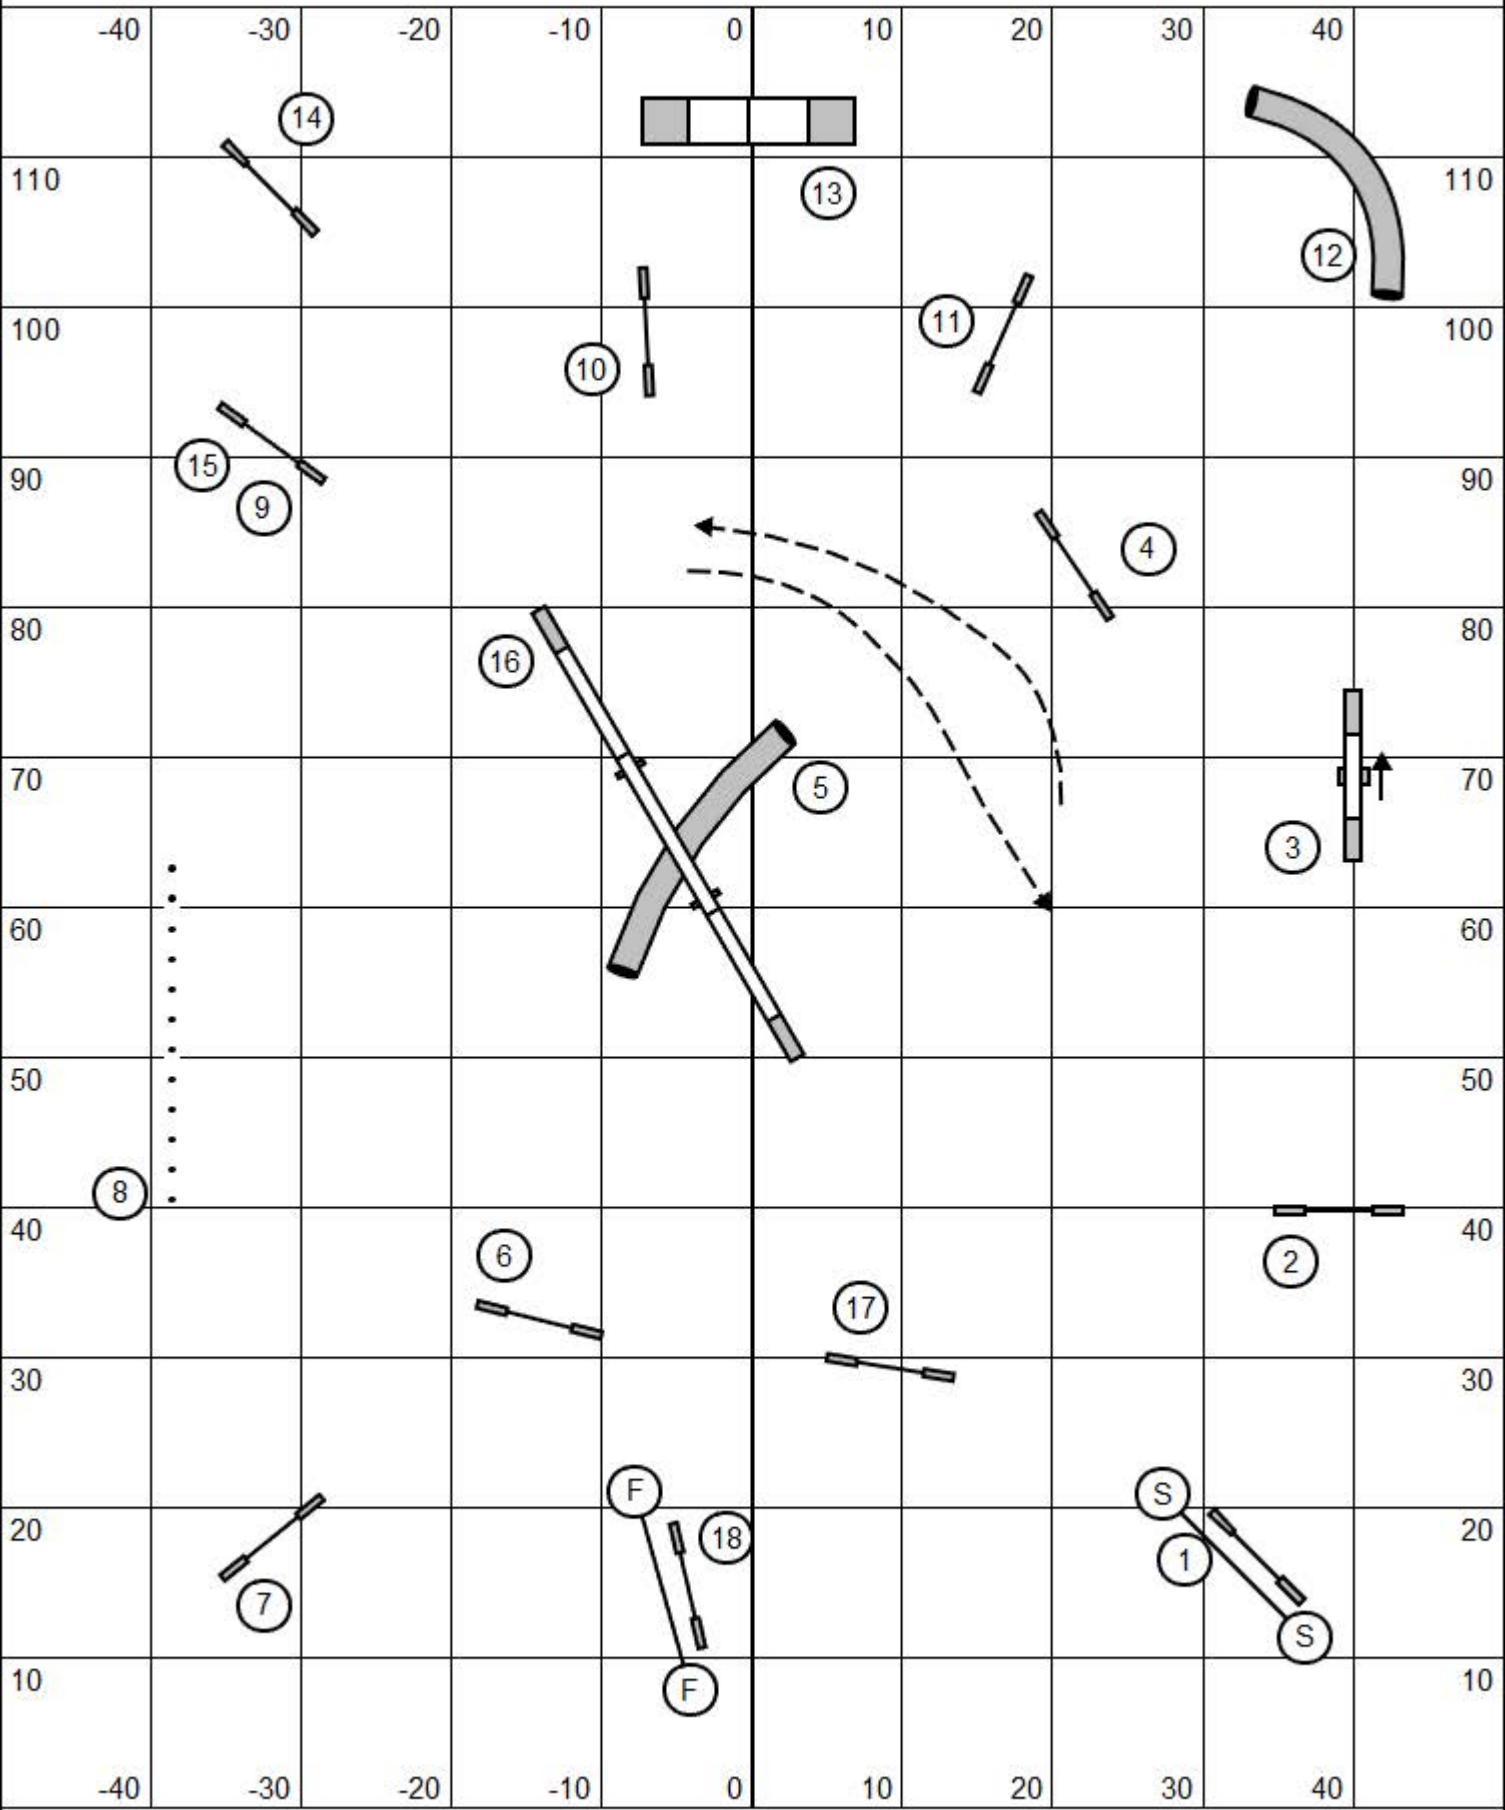

Entry/Exit

Map is an approximation

Agility
Senior

Mile High Agility Association
UKI Agility Trial
Sunday, May 19, 2024

Judge: Kim Neff

Entry/Exit

T/S

Entry/Exit

Map is an approximation

Entry/Exit

T/S

Entry/Exit

Speedstakes 1
Champion

Mile High Agility Association
UKI Agility Trial
Sunday, May 19, 2024

Judge: Kim Neff

Entry/Exit

T/S

Entry/Exit

Map is an approximation

Speedstakes 1
Senior

Mile High Agility Association
UKI Agility Trial
Sunday, May 19, 2024

Judge: Kim Neff

Entry/Exit

T/S

Entry/Exit

Map is an approximation

Speedstakes 1
Beginner/Novice

Mile High Agility Association
UKI Agility Trial
Sunday, May 19, 2024

Judge: Kim Neff

Entry/Exit

T/S

Entry/Exit