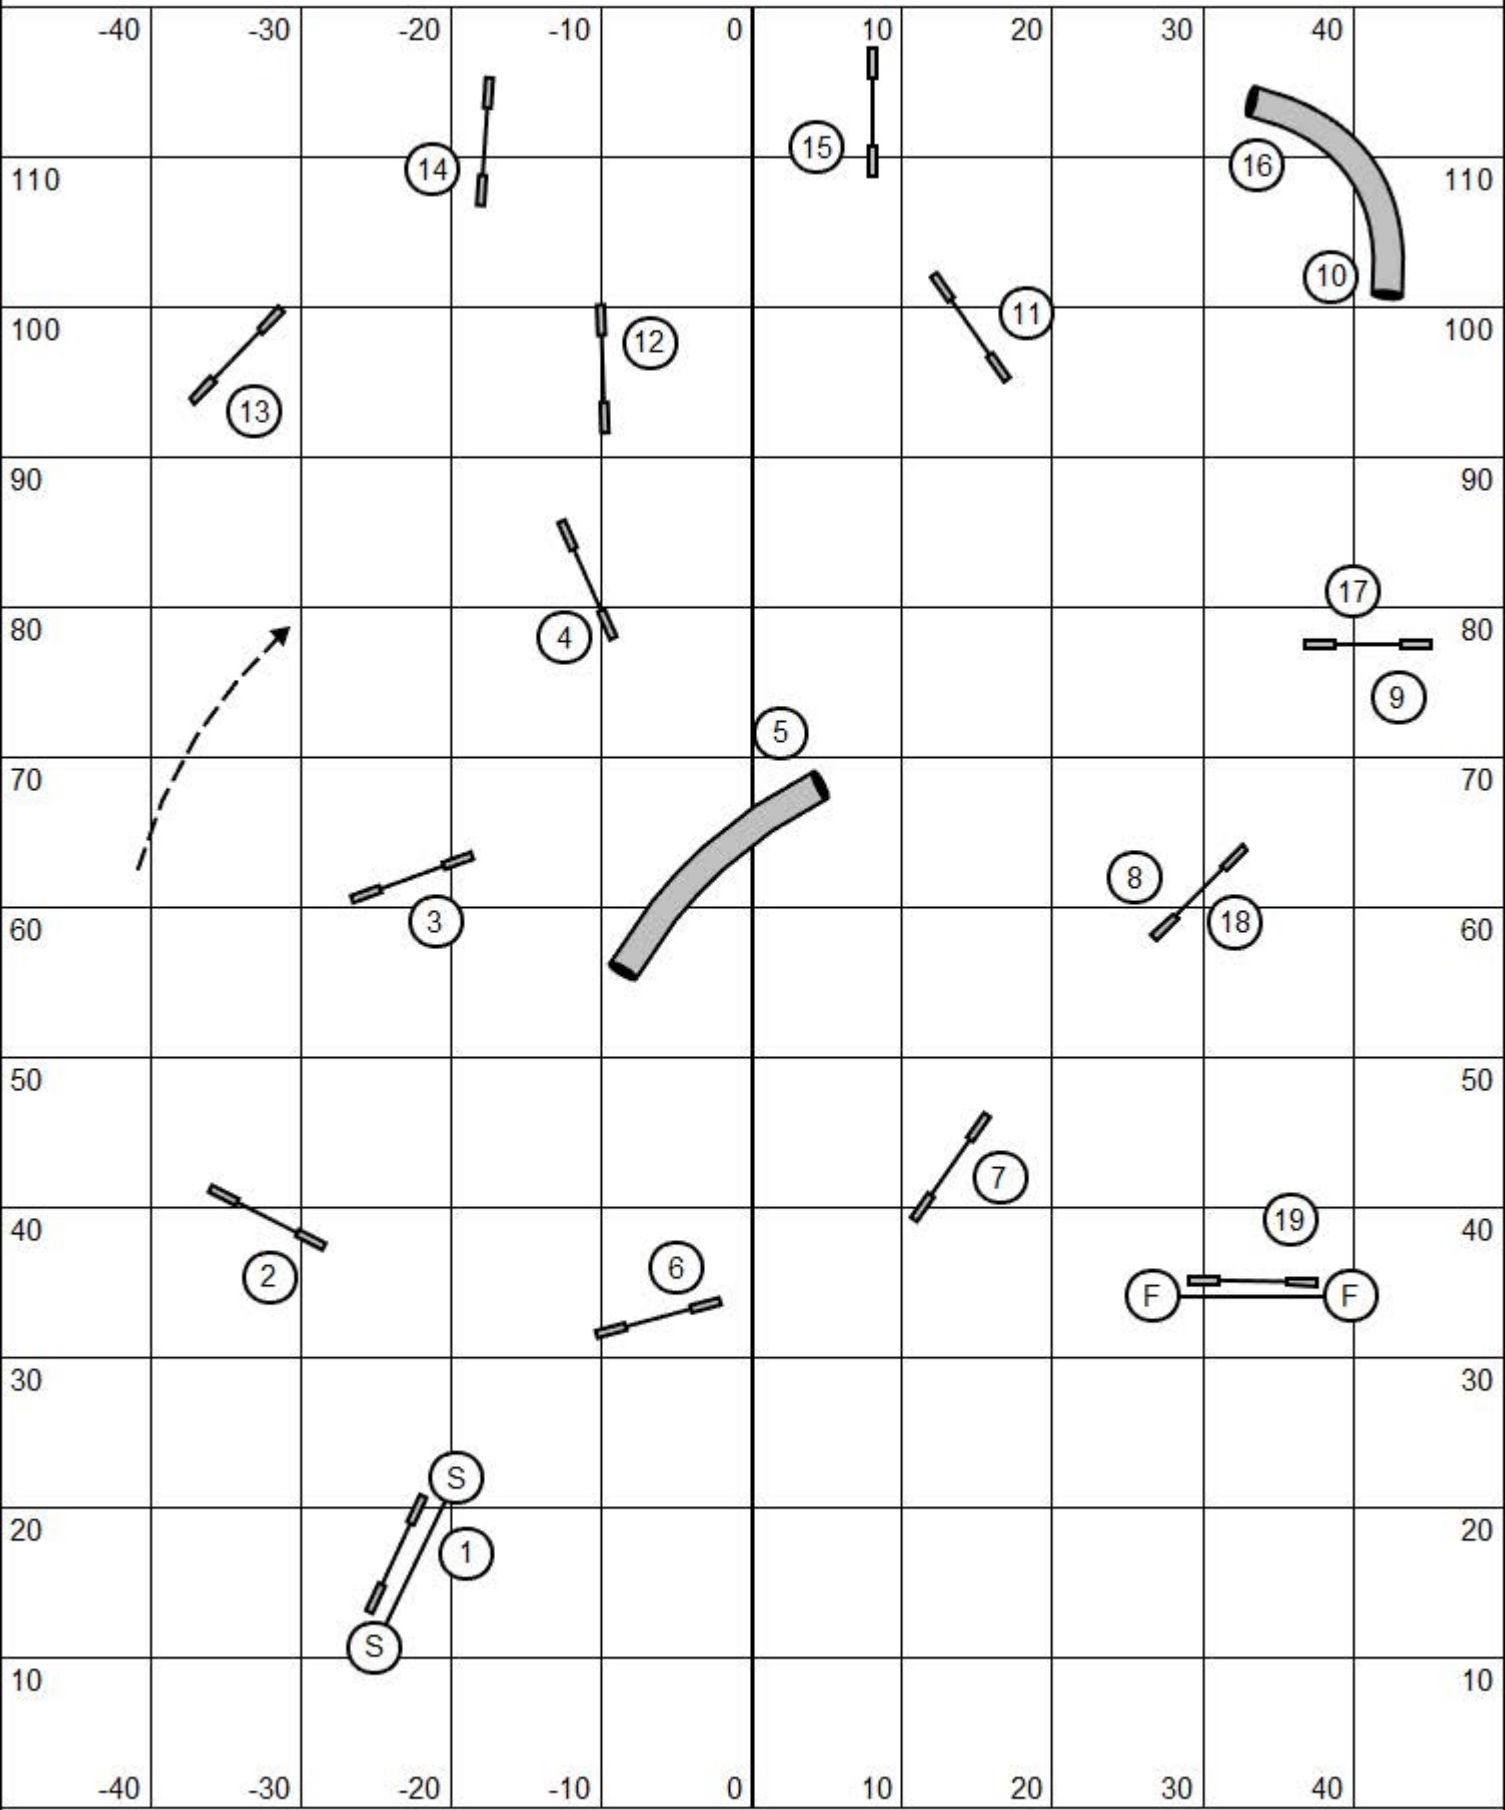

T/S

Entry/Exit

Map is an approximation

Speedstakes 1
Senior

Mile High Agility Association
UKI Agility Trial
Sunday, May 19, 2024

Judge: Kim Neff

Entry/Exit

T/S

Entry/Exit

Map is an approximation

Speedstakes 1
Beginner/Novice

Mile High Agility Association
UKI Agility Trial
Sunday, May 19, 2024

Judge: Kim Neff

Entry/Exit

T/S

Entry/Exit

Map is an approximation