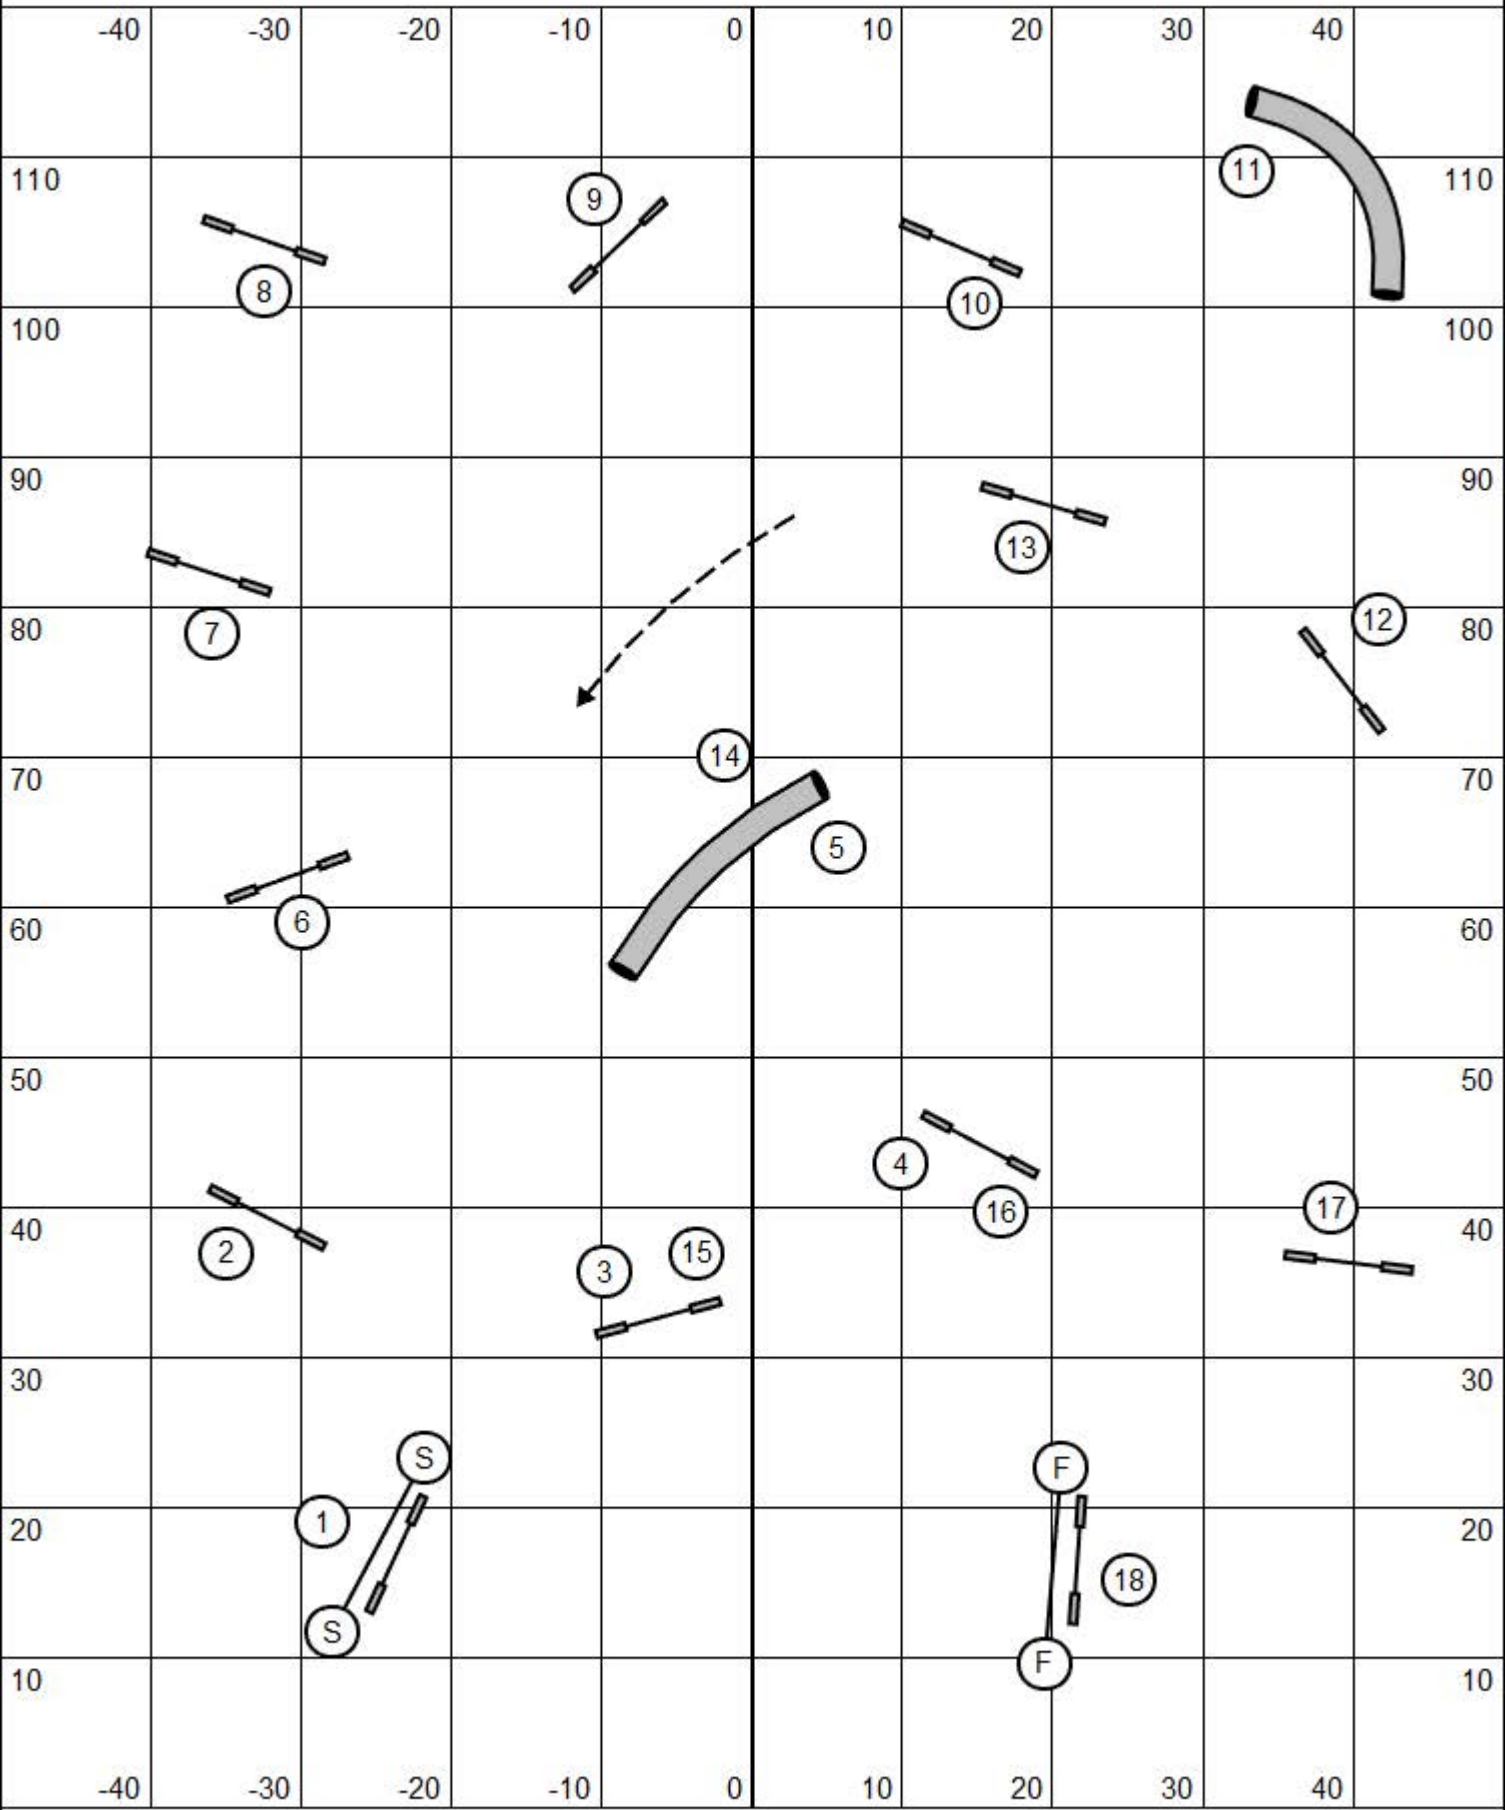

Entry/Exit

Map is an approximation

Agility
Senior

Mile High Agility Association
UKI Agility Trial
Sunday, May 19, 2024

Judge: Kim Neff

Entry/Exit

T/S

Entry/Exit

Map is an approximation

Entry/Exit

T/S

Entry/Exit

Speedstakes 1
Champion

Mile High Agility Association
UKI Agility Trial
Sunday, May 19, 2024

Judge: Kim Neff

Entry/Exit

T/S

Entry/Exit

Map is an approximation

Speedstakes 1
Senior

Mile High Agility Association
UKI Agility Trial
Sunday, May 19, 2024

Judge: Kim Neff

Entry/Exit

T/S

Entry/Exit

Map is an approximation

Speedstakes 1
Beginner/Novice

Mile High Agility Association
UKI Agility Trial
Sunday, May 19, 2024

Judge: Kim Neff

Entry/Exit

T/S

Entry/Exit