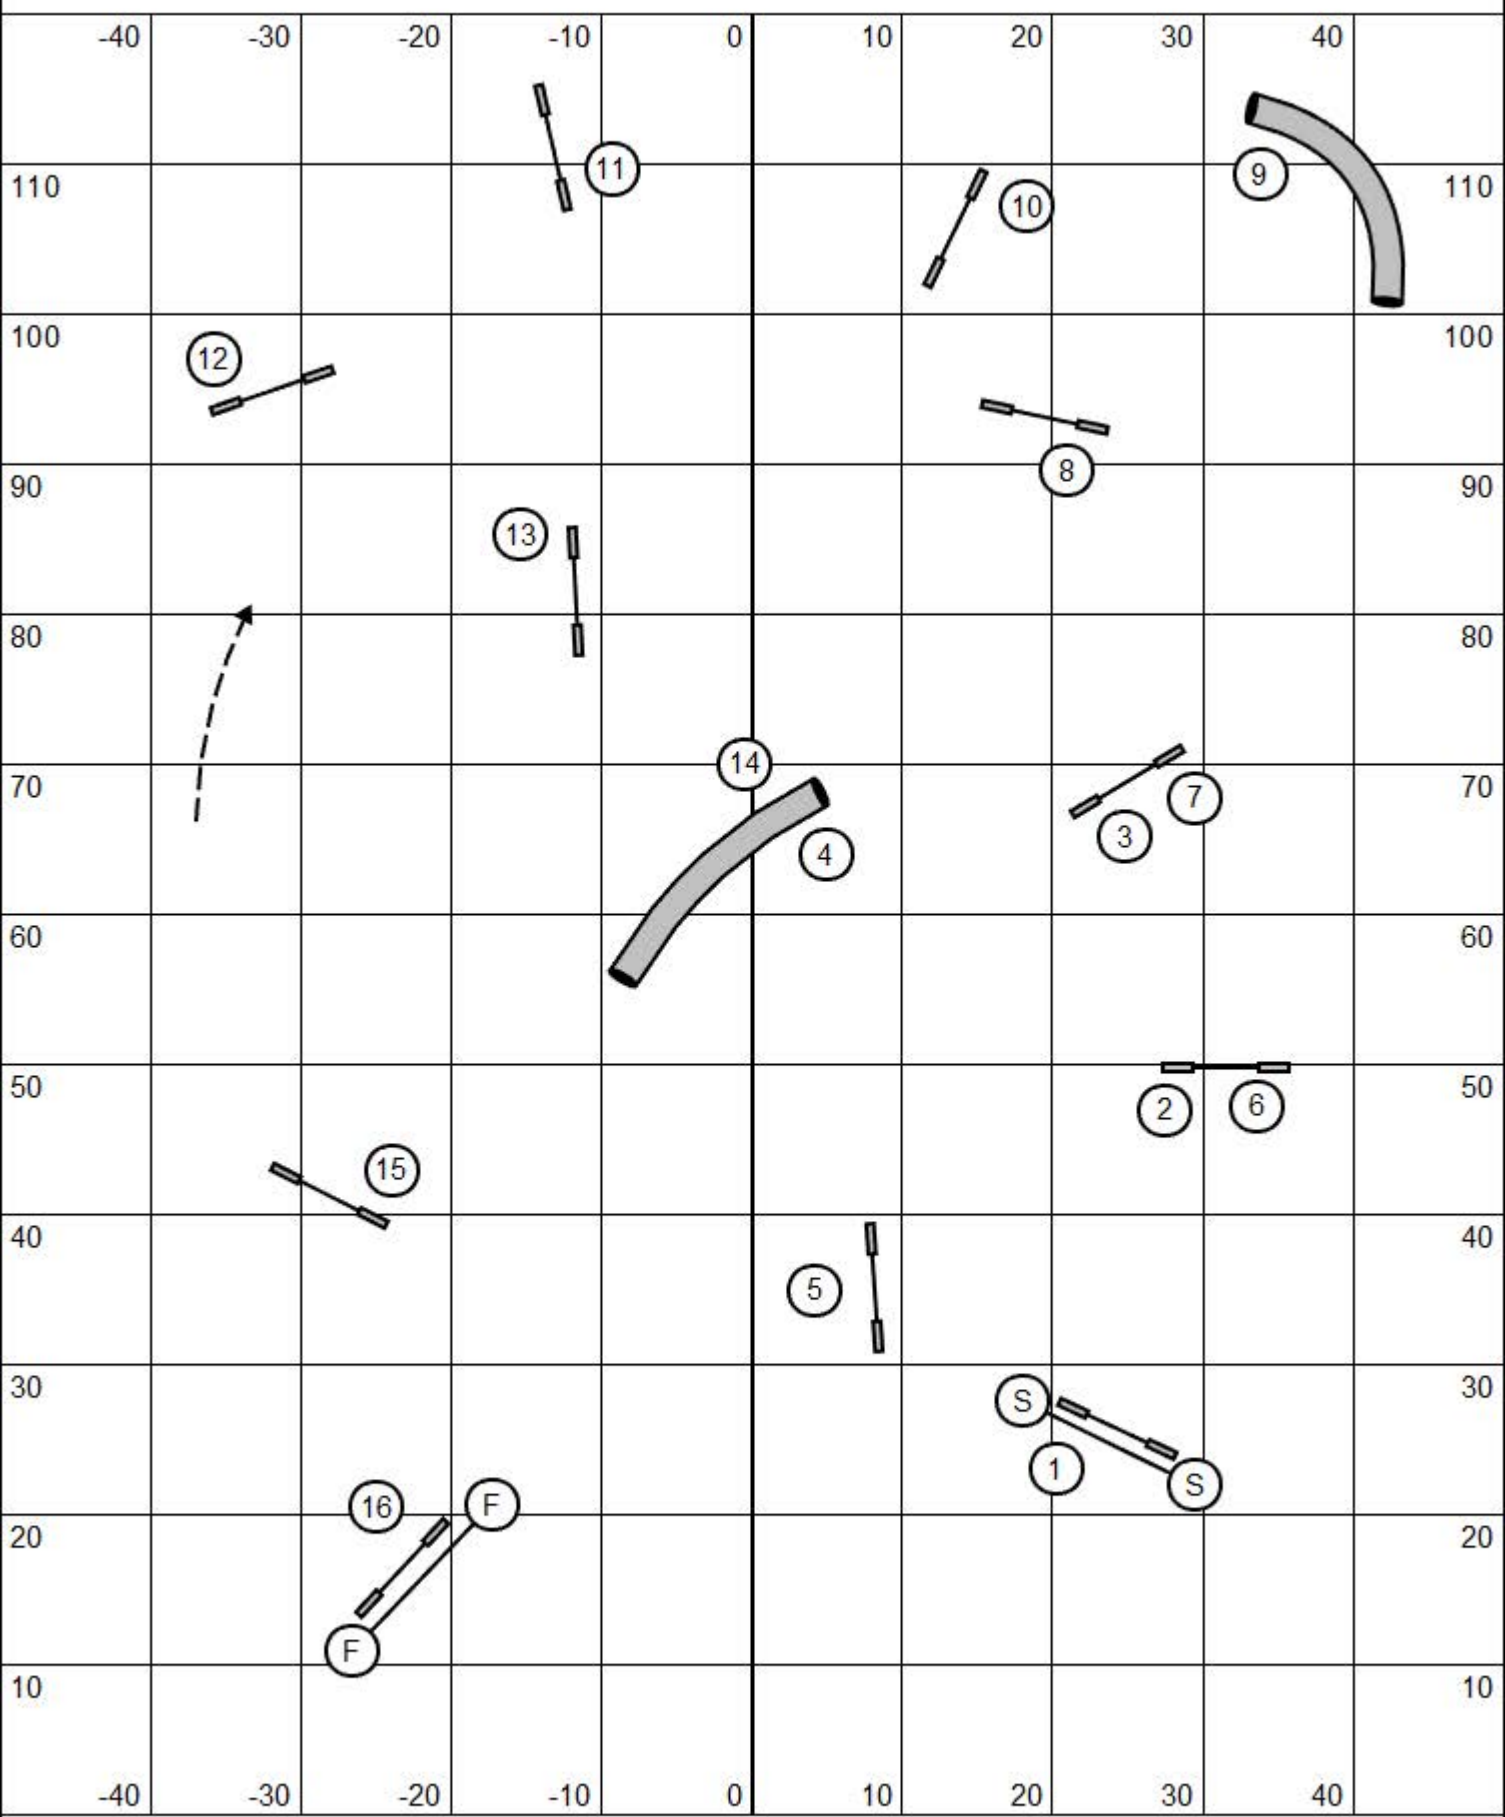

T/S

Entry/Exit

Map is an approximation

Speedstakes 1
Senior

Mile High Agility Association
UKI Agility Trial
Sunday, May 19, 2024

Judge: Kim Neff

Entry/Exit

T/S

Entry/Exit

Map is an approximation

Speedstakes 1
Beginner/Novice

Mile High Agility Association
UKI Agility Trial
Sunday, May 19, 2024

Judge: Kim Neff

Entry/Exit

T/S

Entry/Exit