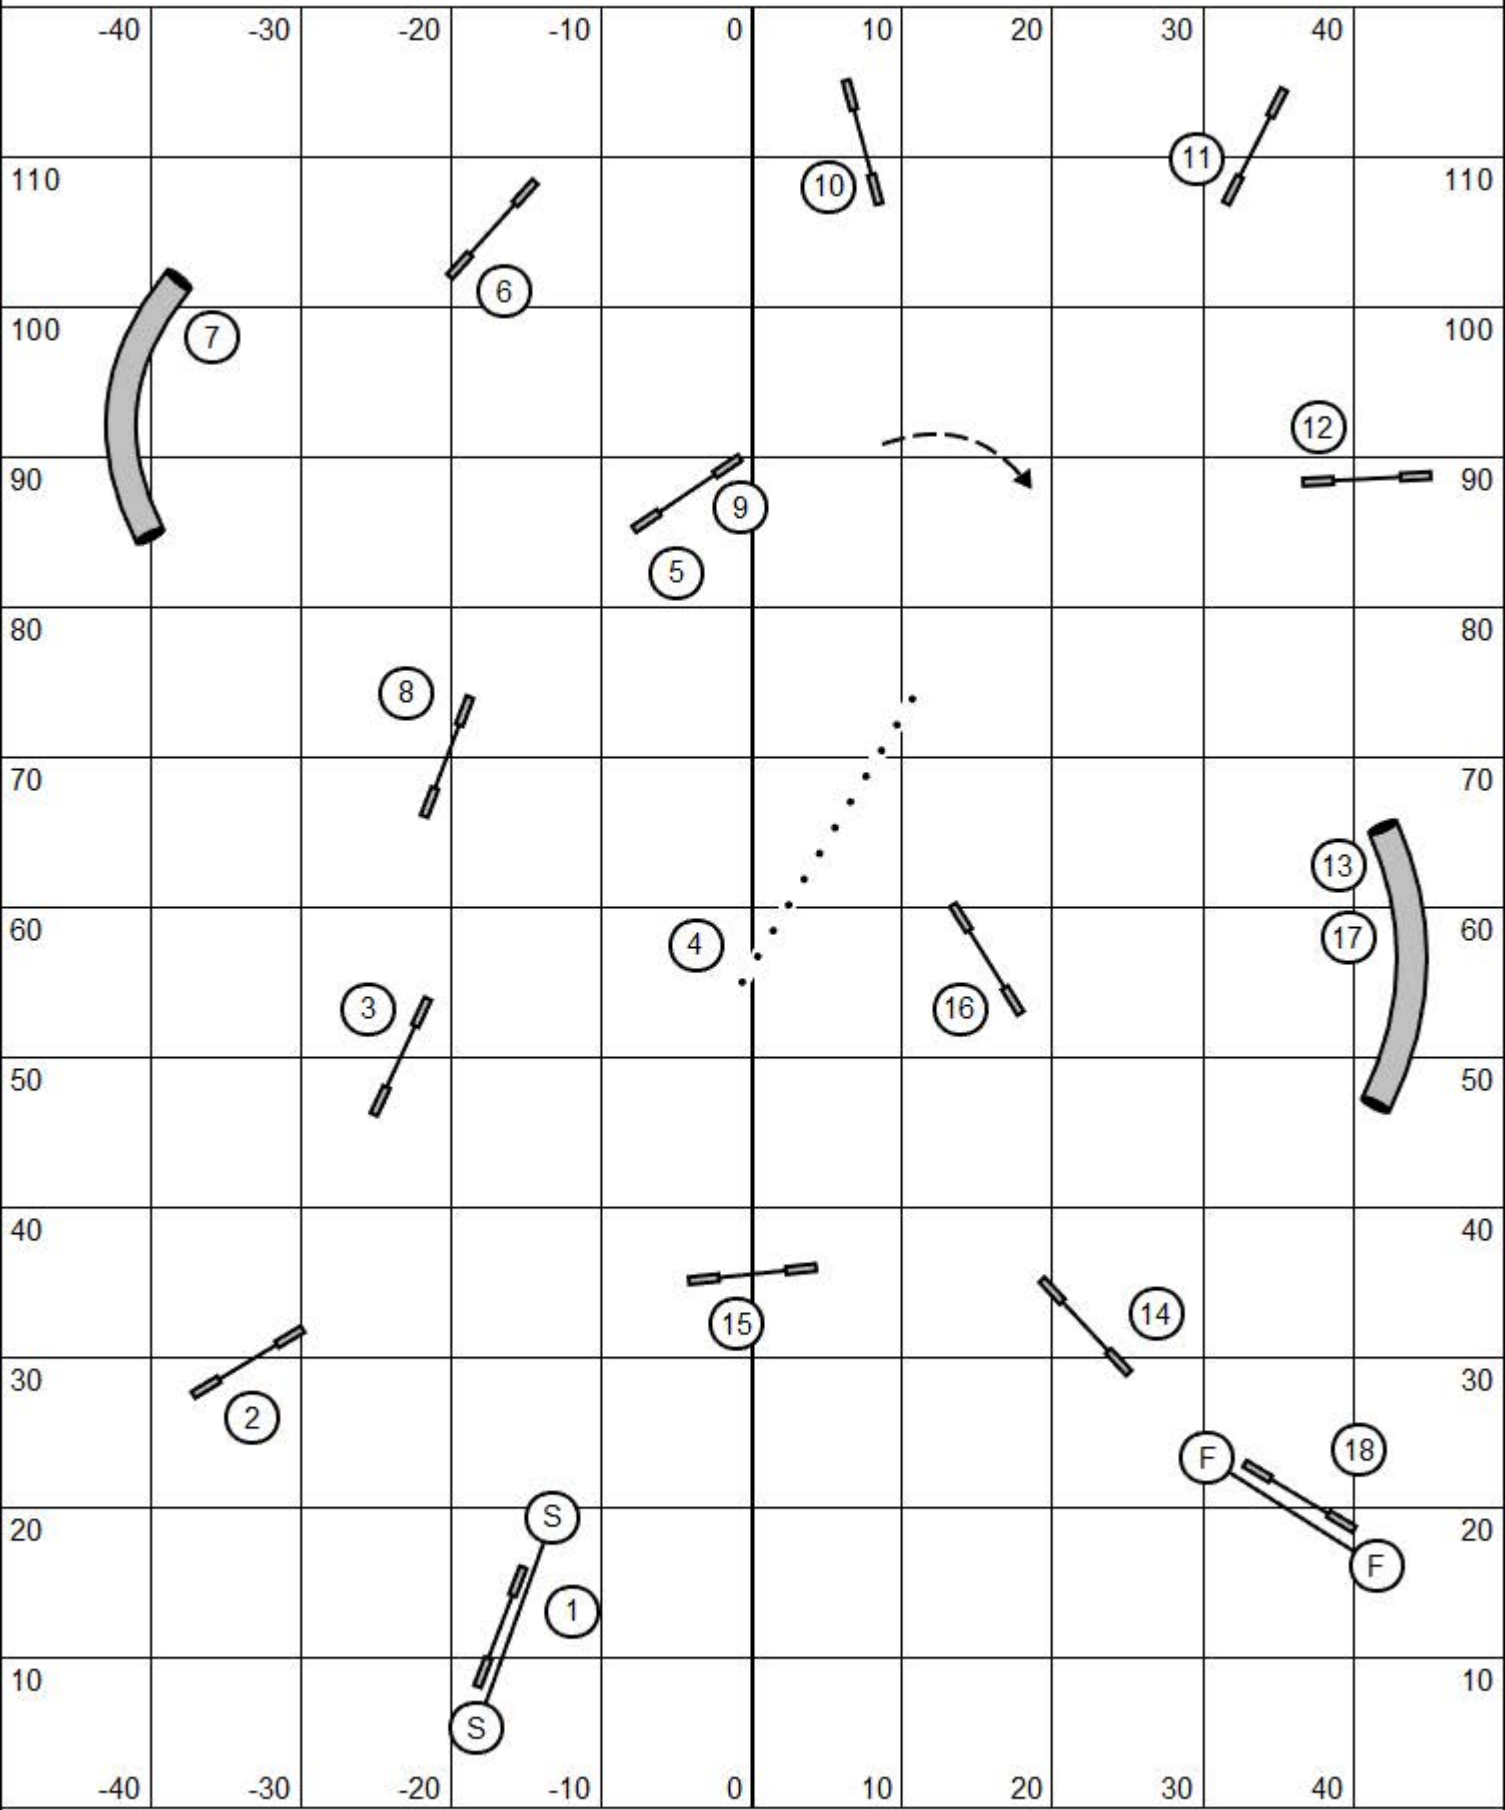

Entry/Exit

T/S

Entry/Exit

Map is an approximation

Speedstakes  
Champion

Mile High Agility Association  
UKI Agility Trial  
May 18, 2024

Judge: Kim Neff

Entry/Exit

T/S

Entry/Exit

Map is an approximation

Jumping  
Beginner/Novice

**Mile High Agility Association**  
**UKI Agility Trial**  
**May 18, 2024**

Judge: Kim Neff

Entry/Exit

T/S

Entry/Exit

Map is an approximation

Jumping  
Senior

Mile High Agility Association  
UKI Agility Trial  
May 18, 2024

Judge: Kim Neff

Entry/Exit

T/S

Entry/Exit