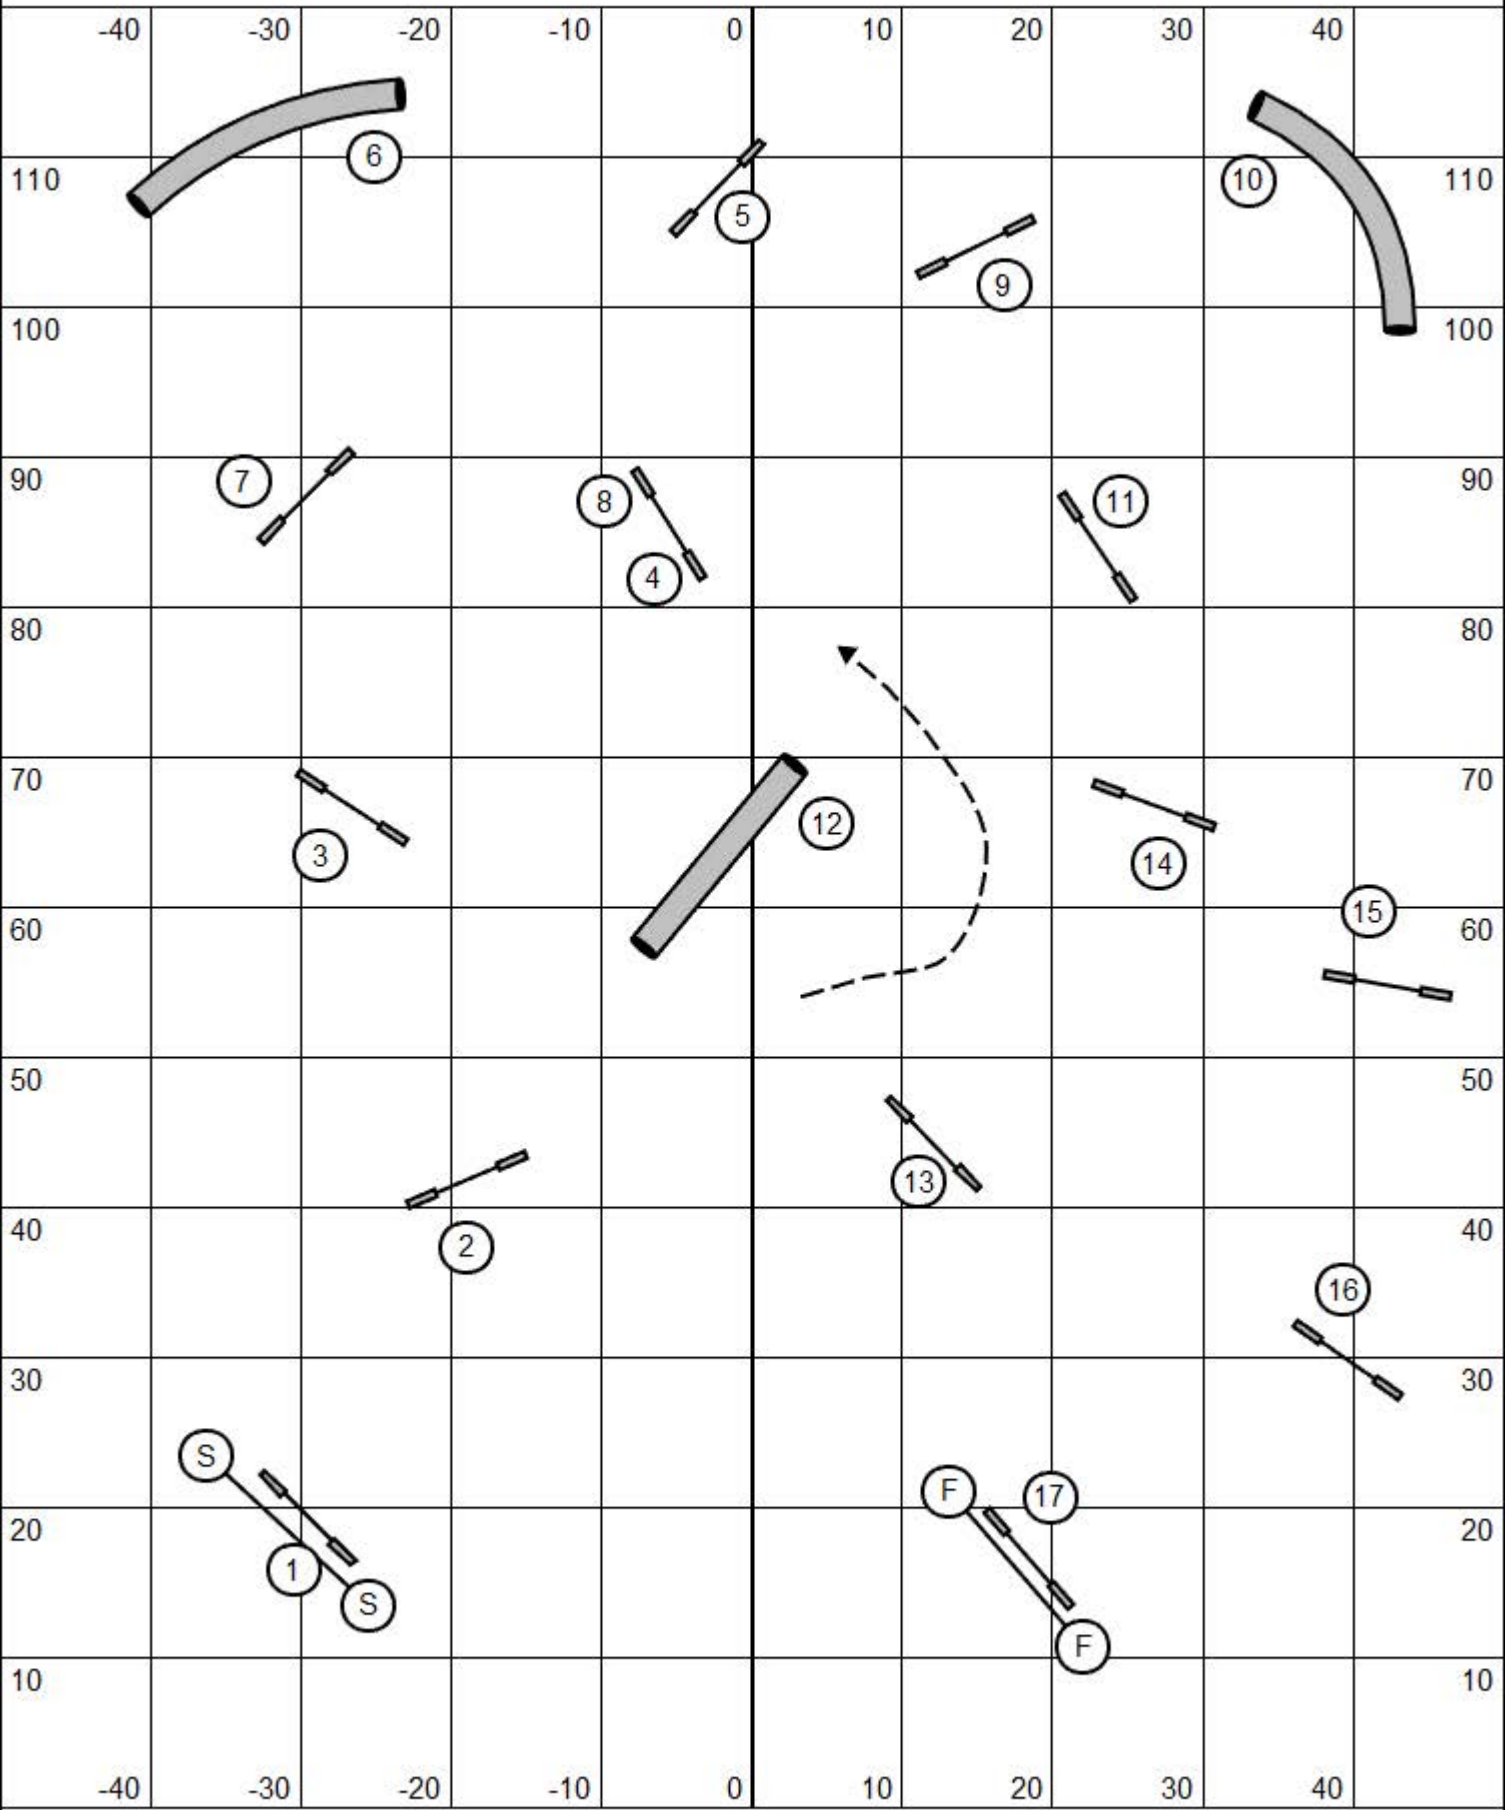

Speedstakes 2
Senior

Mile High Agility Association
UKI Agility Trial
May 18, 2024

Judge: Kim Neff

Entry/Exit

T/S

Entry/Exit

Map is an approximation