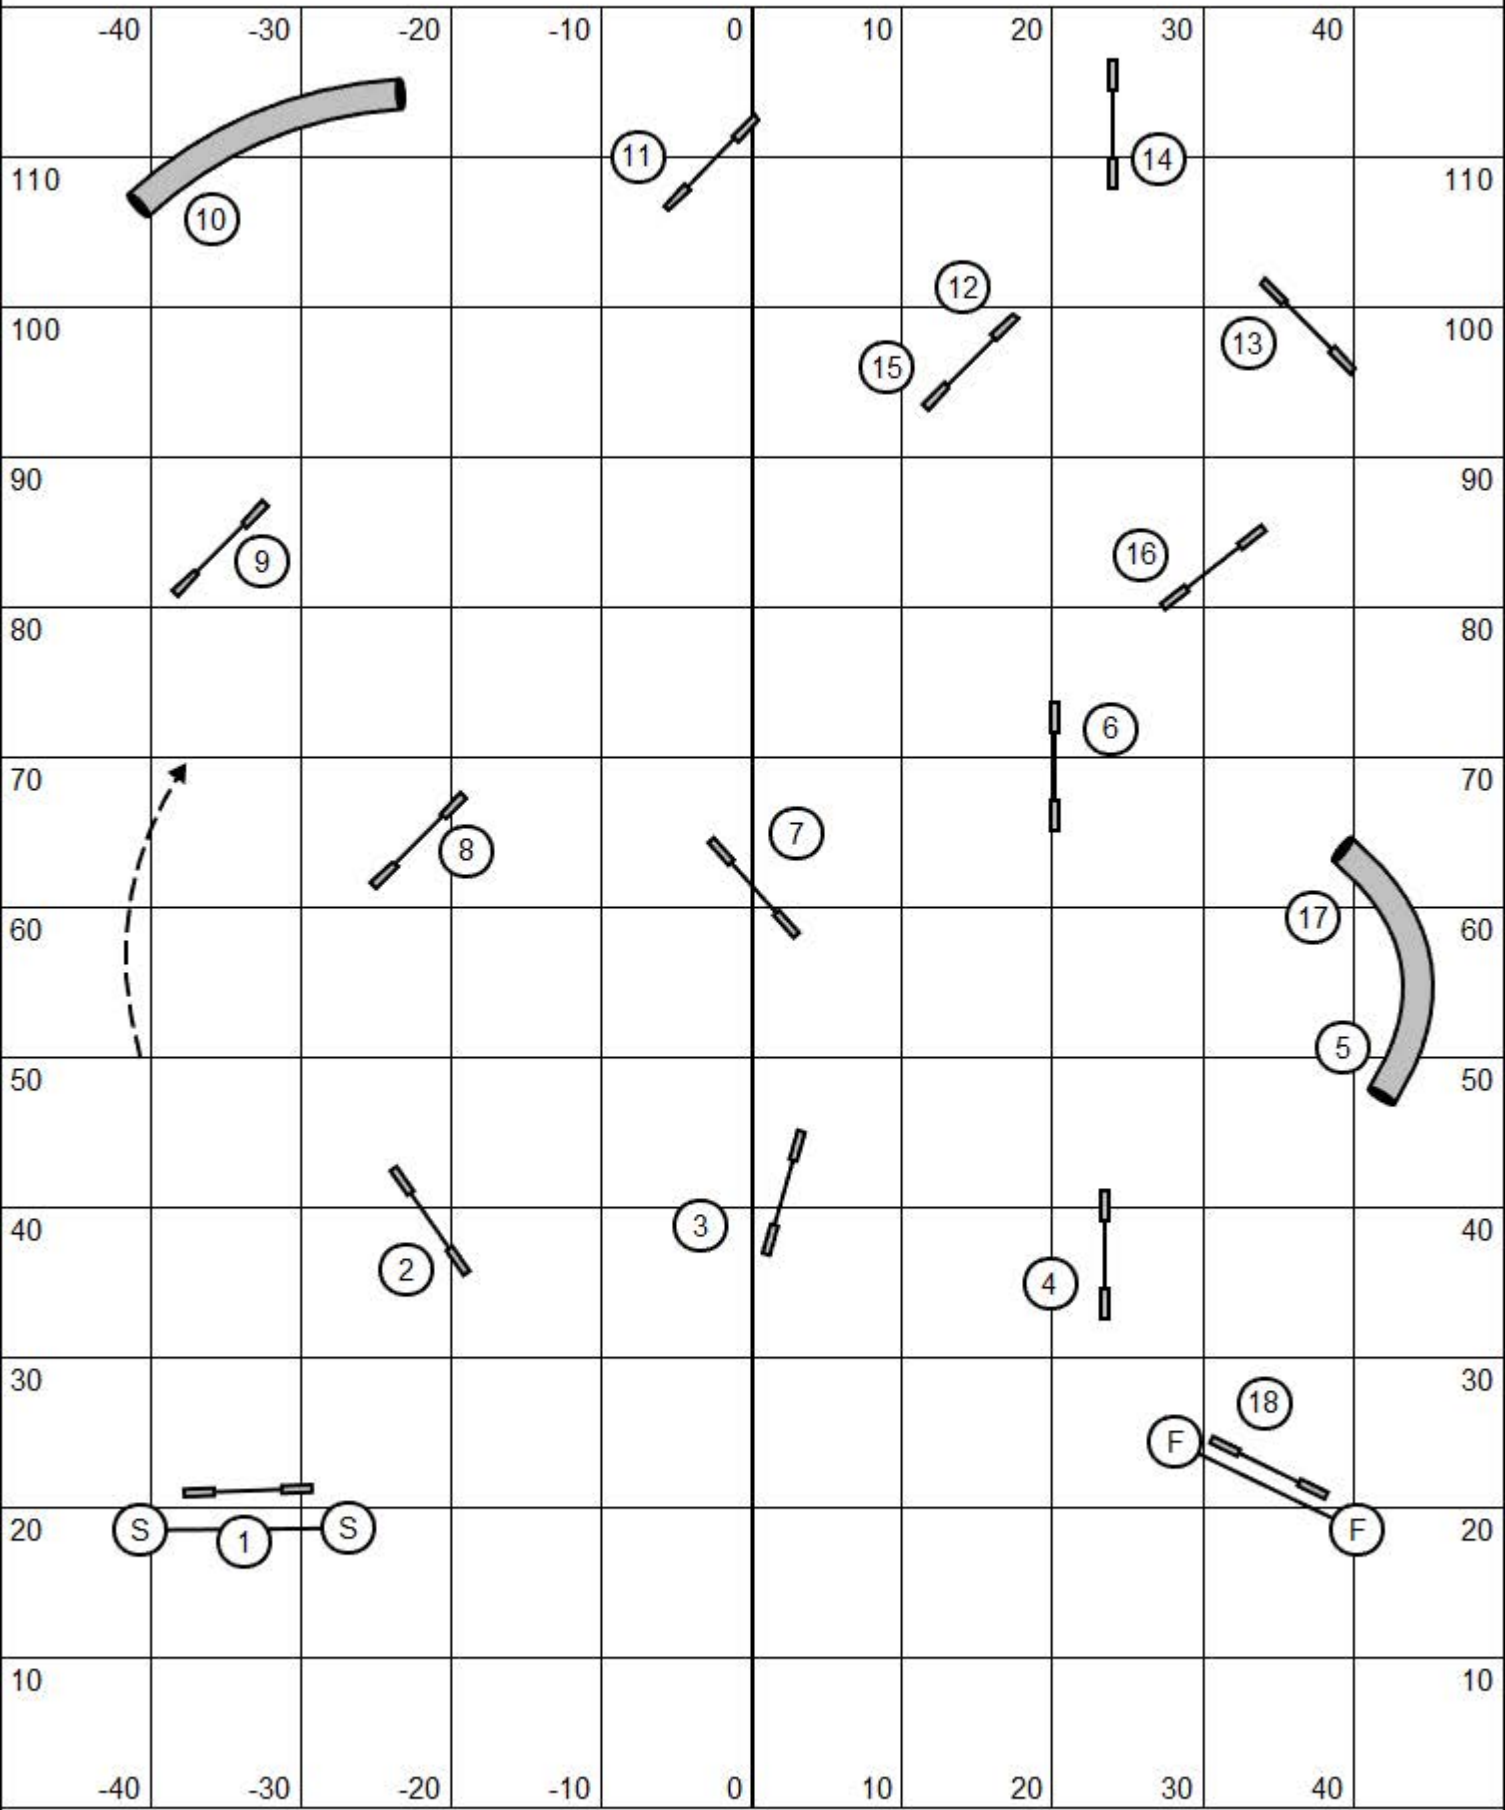

Mile High Agility Association  
UKI Agility Trial  
May 18, 2024

Judge: Kim Neff

Entry/Exit

T/S

Entry/Exit

Map is an approximation

Speedstakes  
Beginner/Novice

Mile High Agility Association  
UKI Agility Trial  
May 18, 2024

Judge: Kim Neff

Entry/Exit

T/S

Entry/Exit

Map is an approximation

Speedstakes  
Senior

Mile High Agility Association  
UKI Agility Trial  
May 18, 2024

Judge: Kim Neff

Entry/Exit

T/S

Entry/Exit

Map is an approximation

Speedstakes  
Champion

Mile High Agility Association  
UKI Agility Trial  
May 18, 2024

Judge: Kim Neff

Entry/Exit