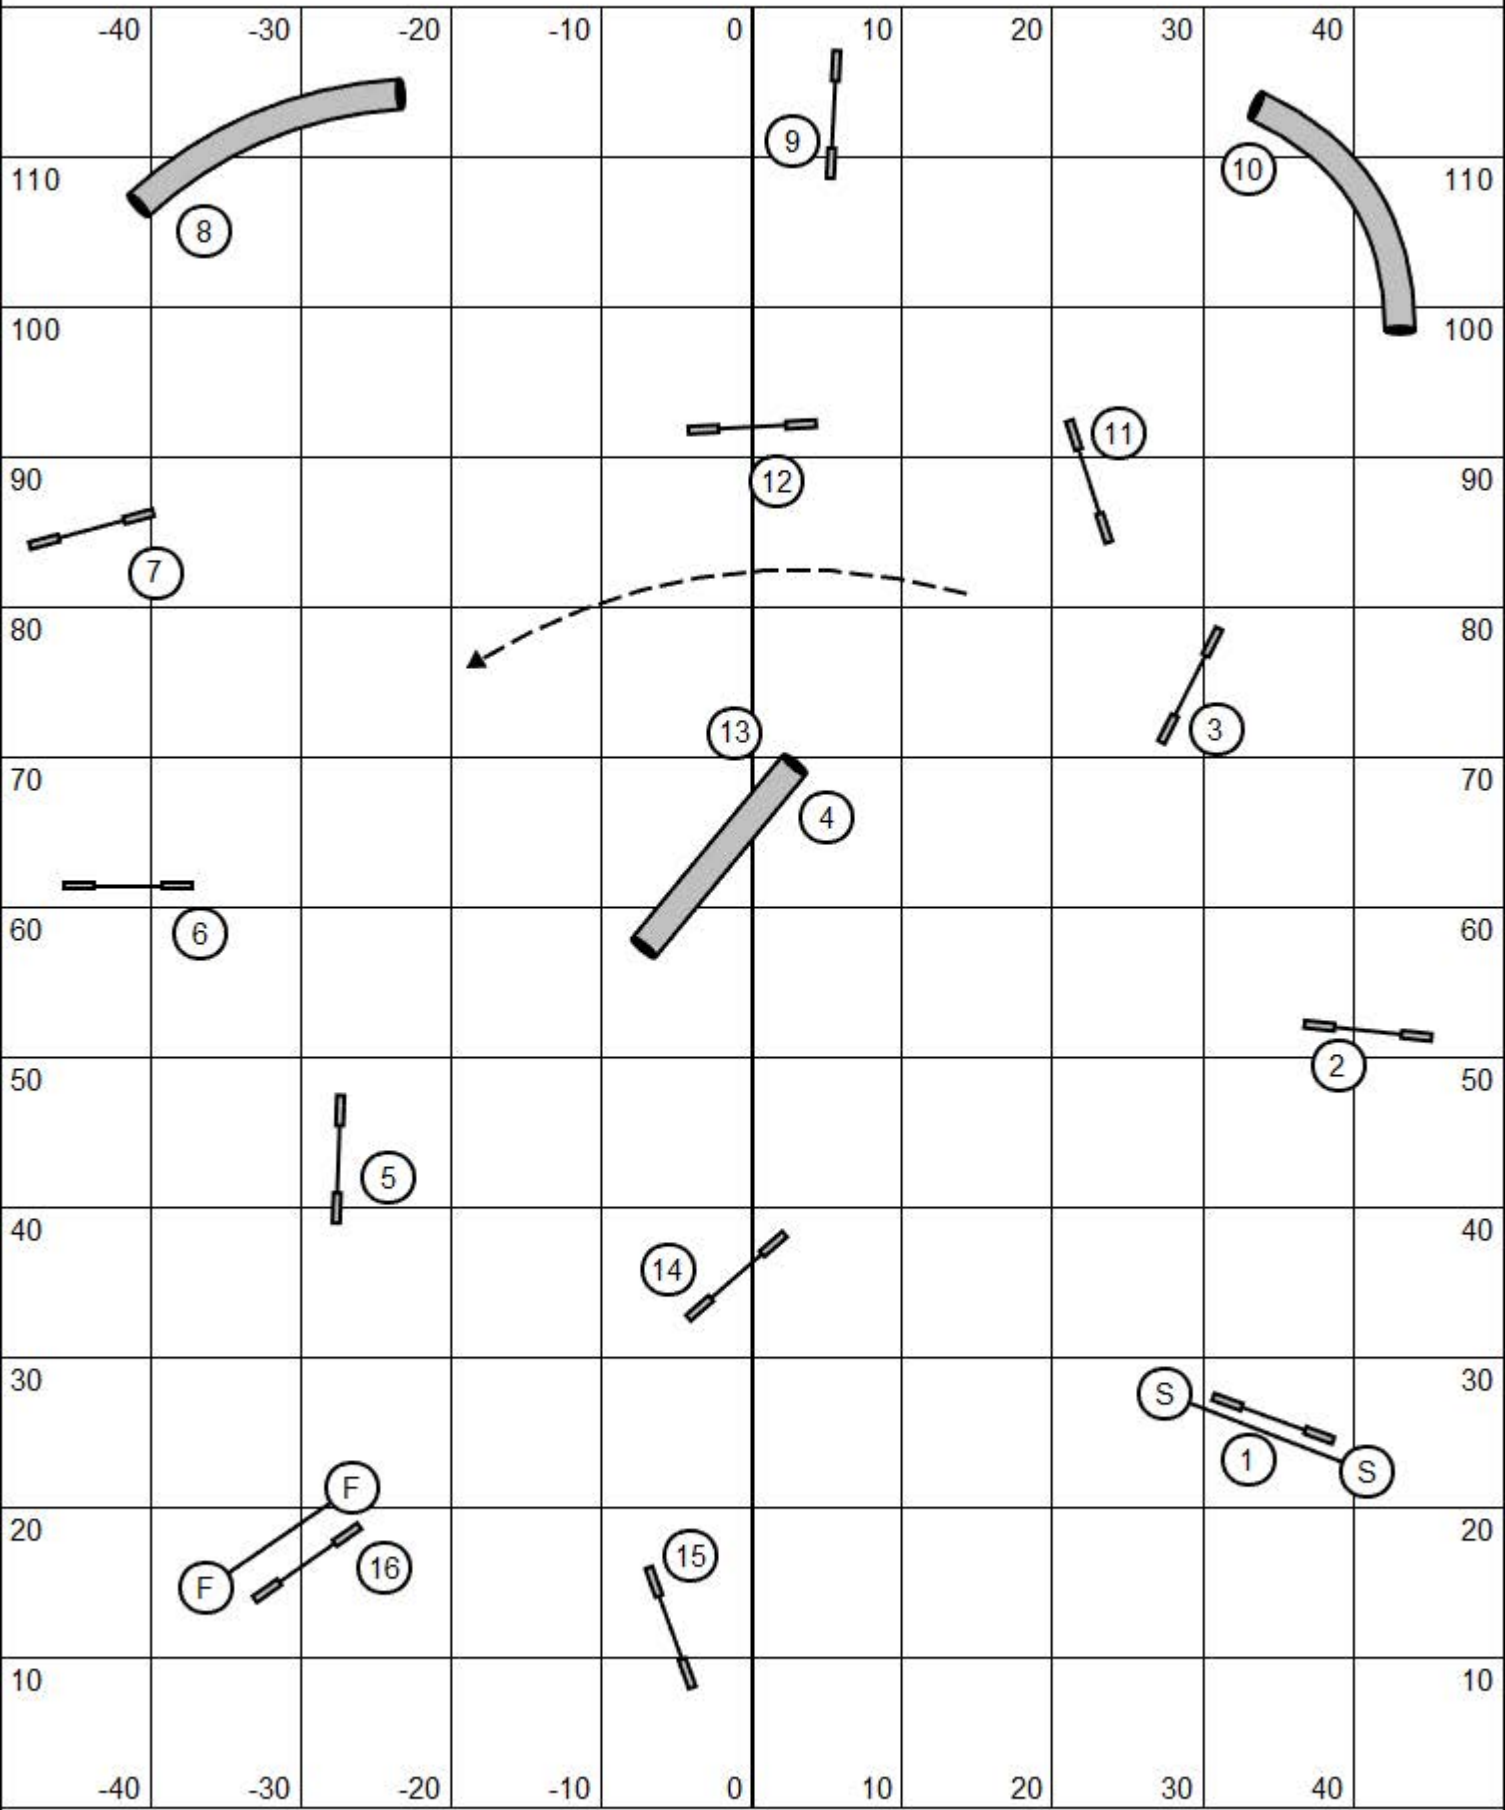

Mile High Agility Association

Speedstakes 2
Beginner/Novice

UKI Agility Trial
May 18, 2024

Judge: Kim Neff

Entry/Exit

T/S

Entry/Exit

Map is an approximation