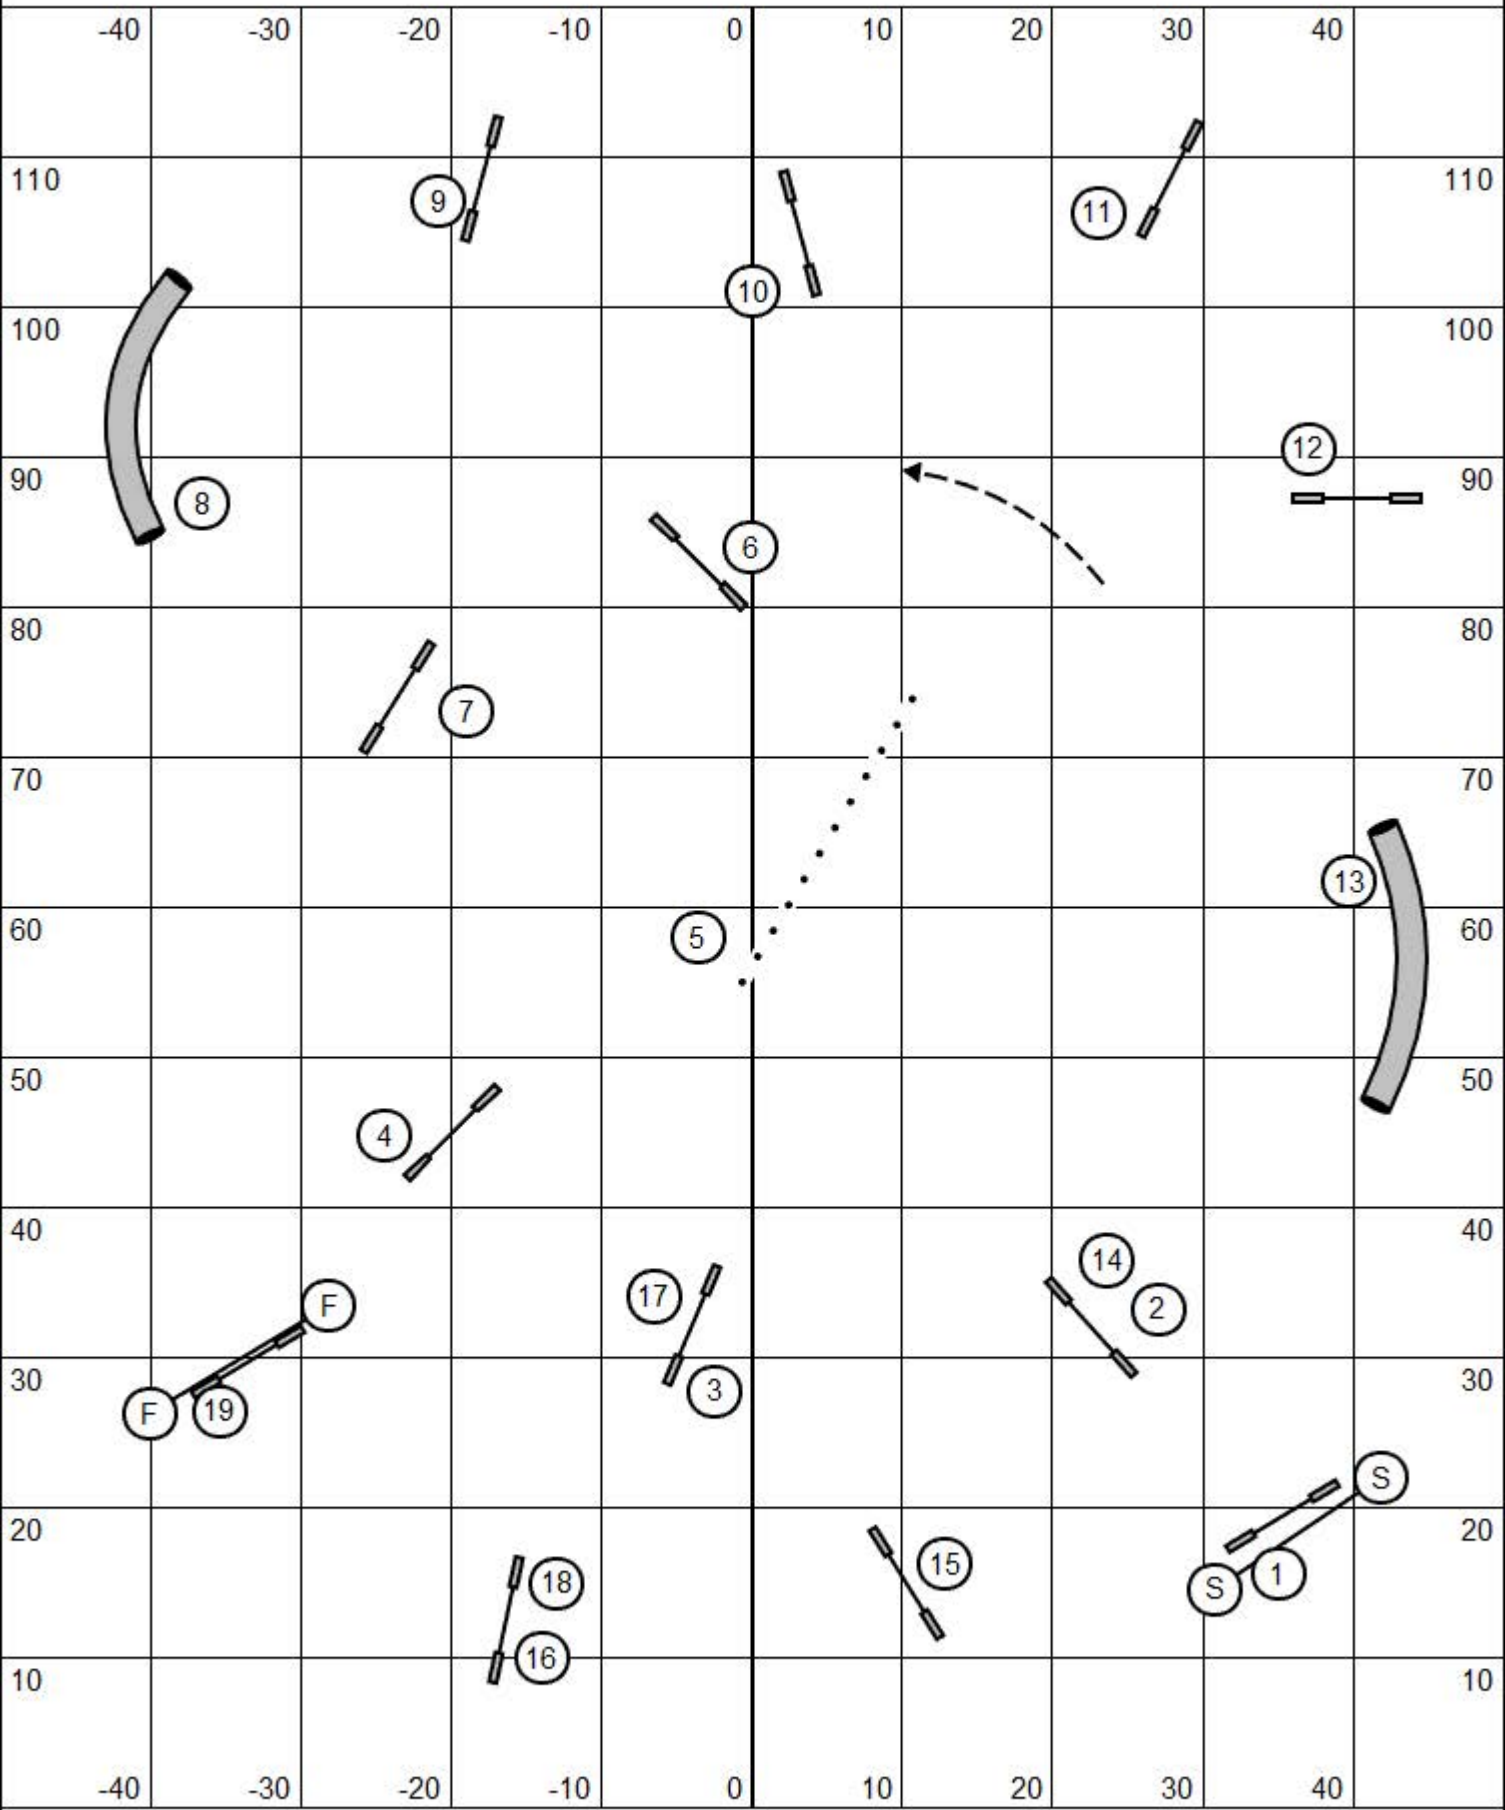

Jumping
Champion

Mile High Agility Association
UKI Agility Trial
May 18, 2024

Judge: Kim Neff

Entry/Exit

T/S

Entry/Exit

Map is an approximation