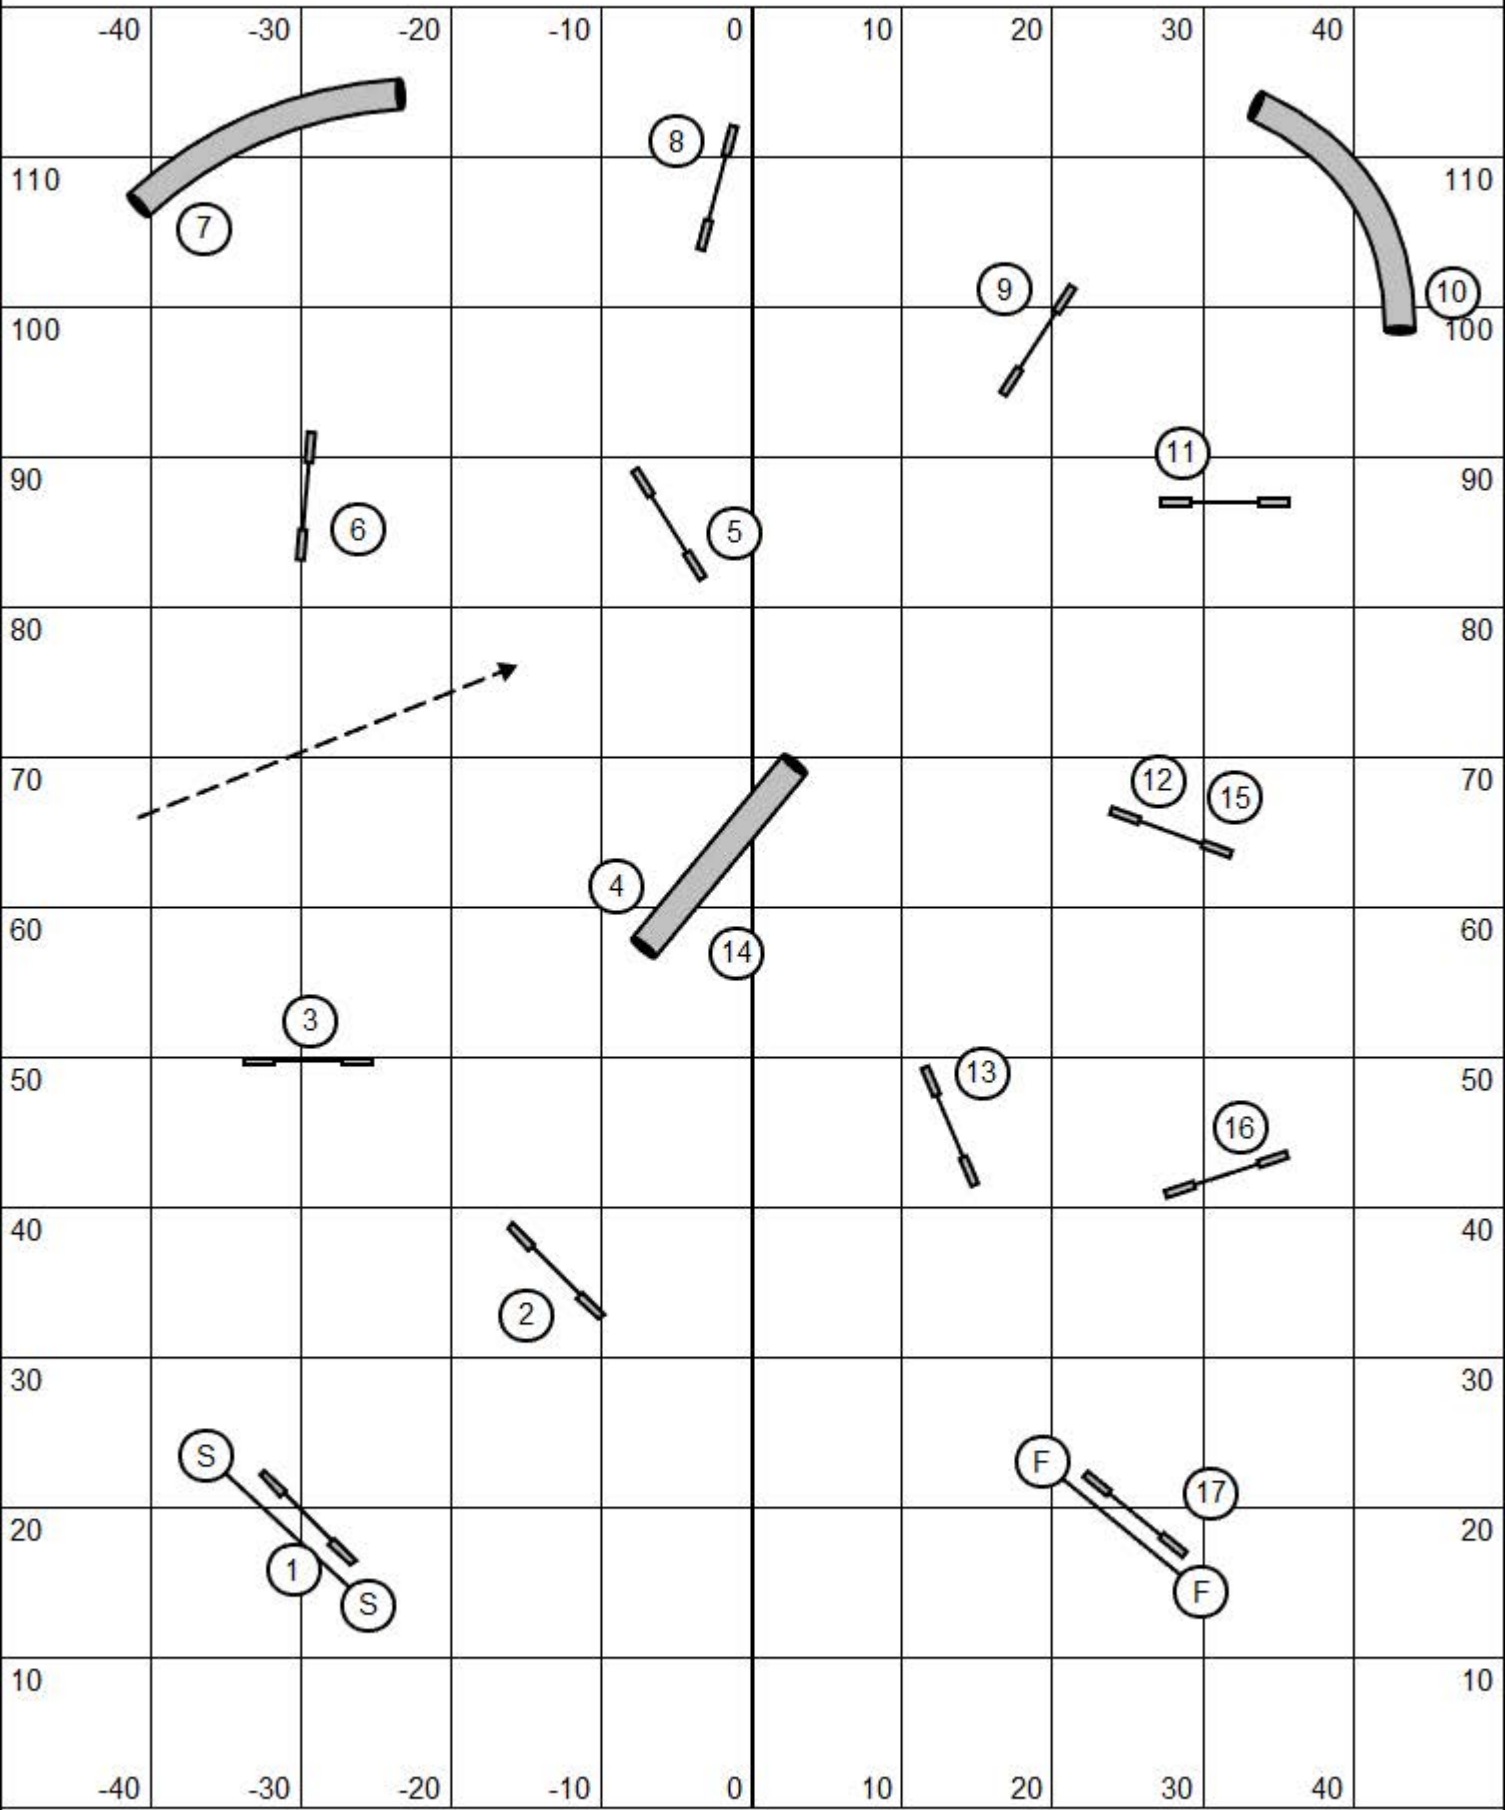

Speedstakes 2
Champion

Mile High Agility Association
UKI Agility Trial
May 18, 2024

Judge: Kim Neff

Entry/Exit

T/S

Entry/Exit

Map is an approximation