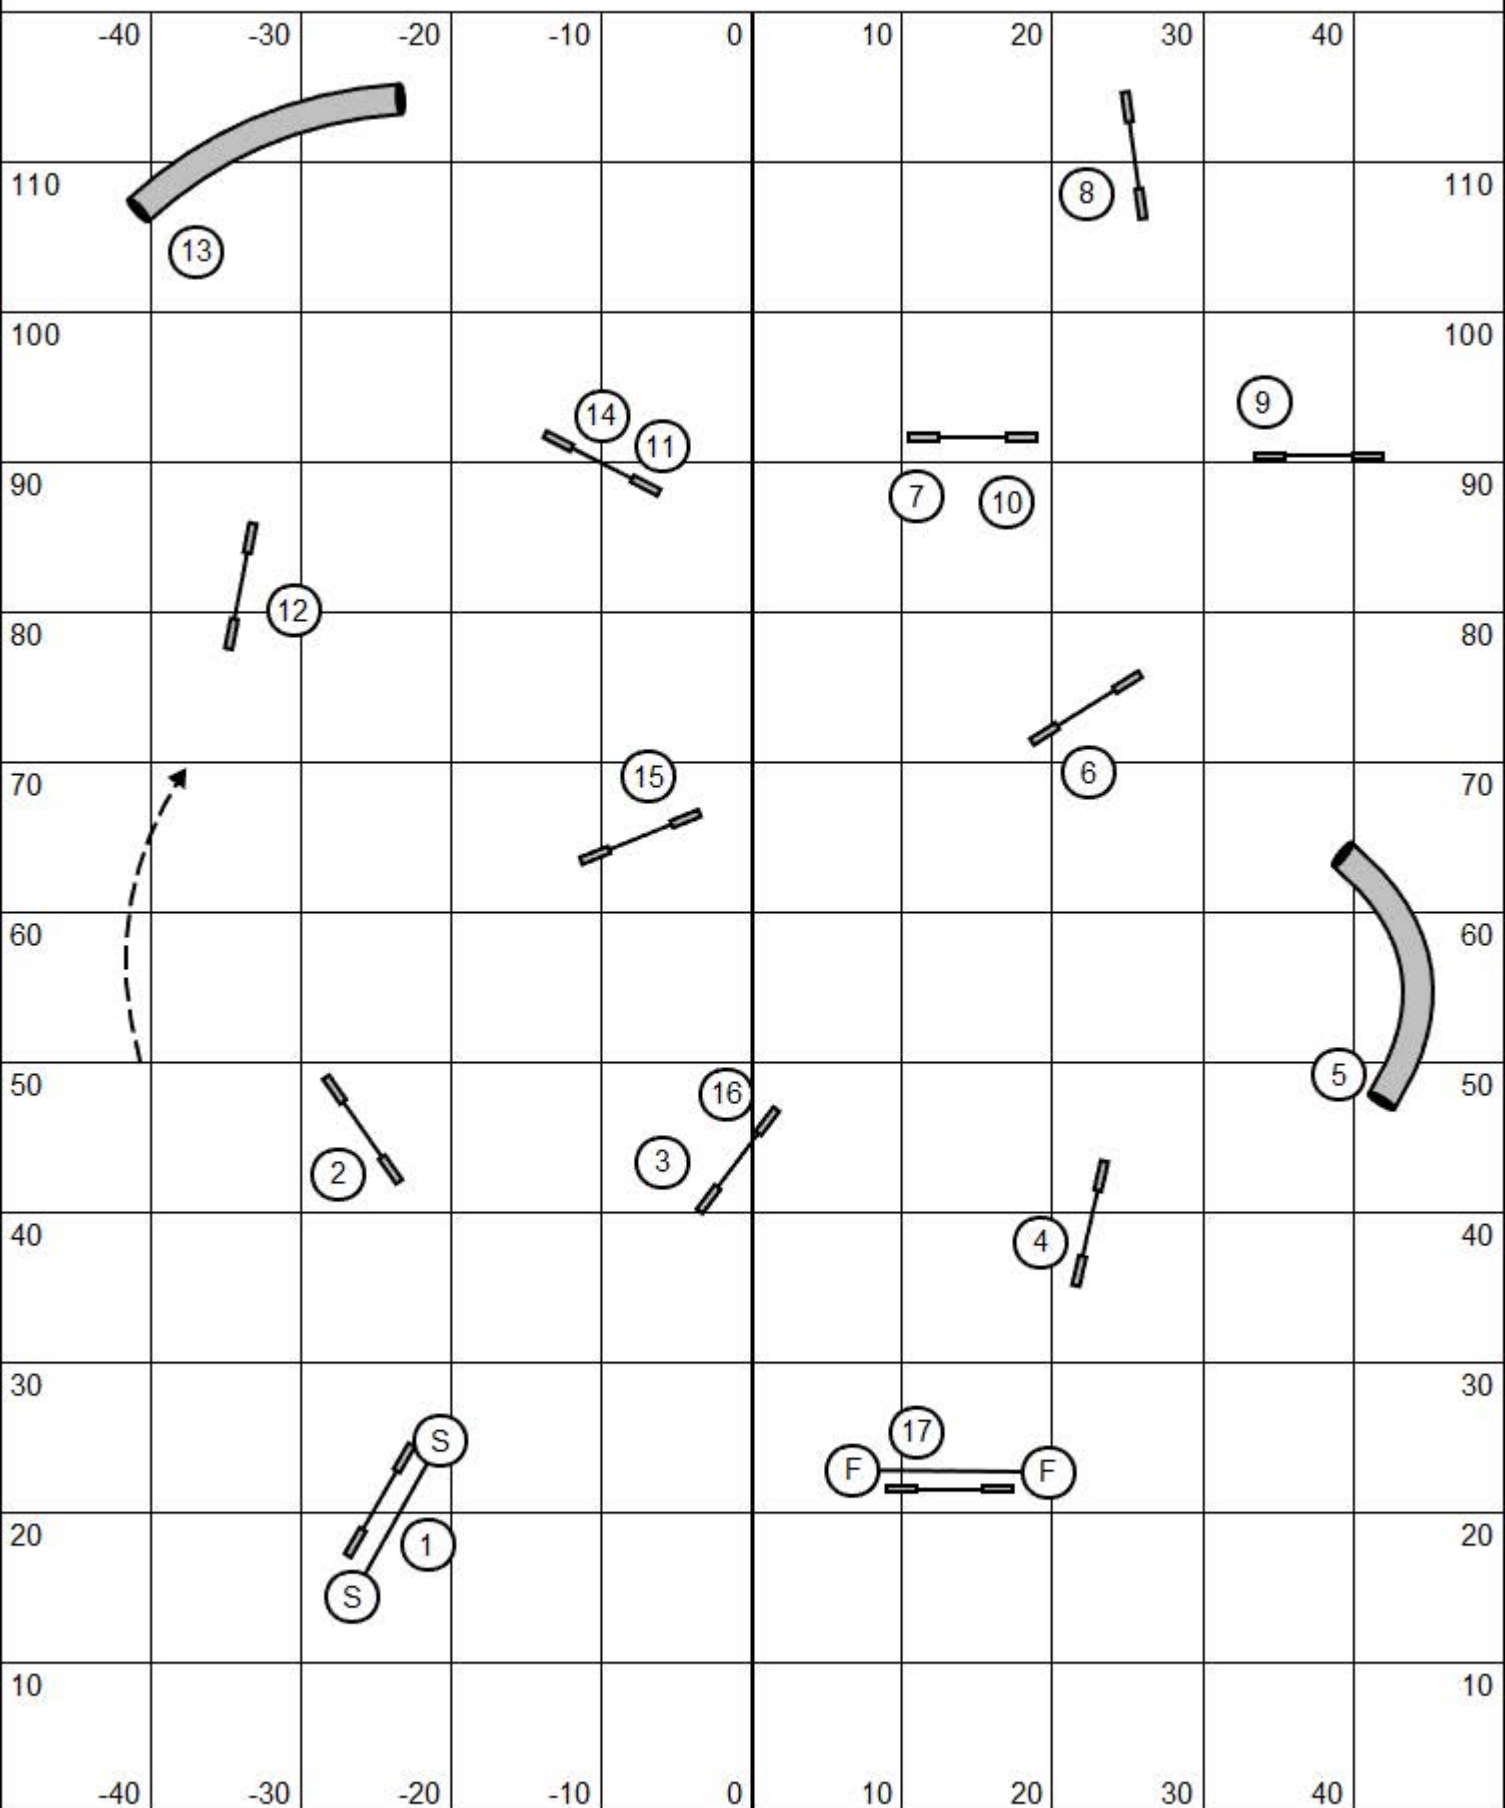

Judge: Kim Neff

Entry/Exit

T/S

Entry/Exit

Map is an approximation

Speedstakes  
Senior

Mile High Agility Association  
UKI Agility Trial  
May 18, 2024

Judge: Kim Neff

Entry/Exit

T/S

Entry/Exit

Map is an approximation

Speedstakes  
Champion

Mile High Agility Association  
UKI Agility Trial  
May 18, 2024

Judge: Kim Neff

Entry/Exit