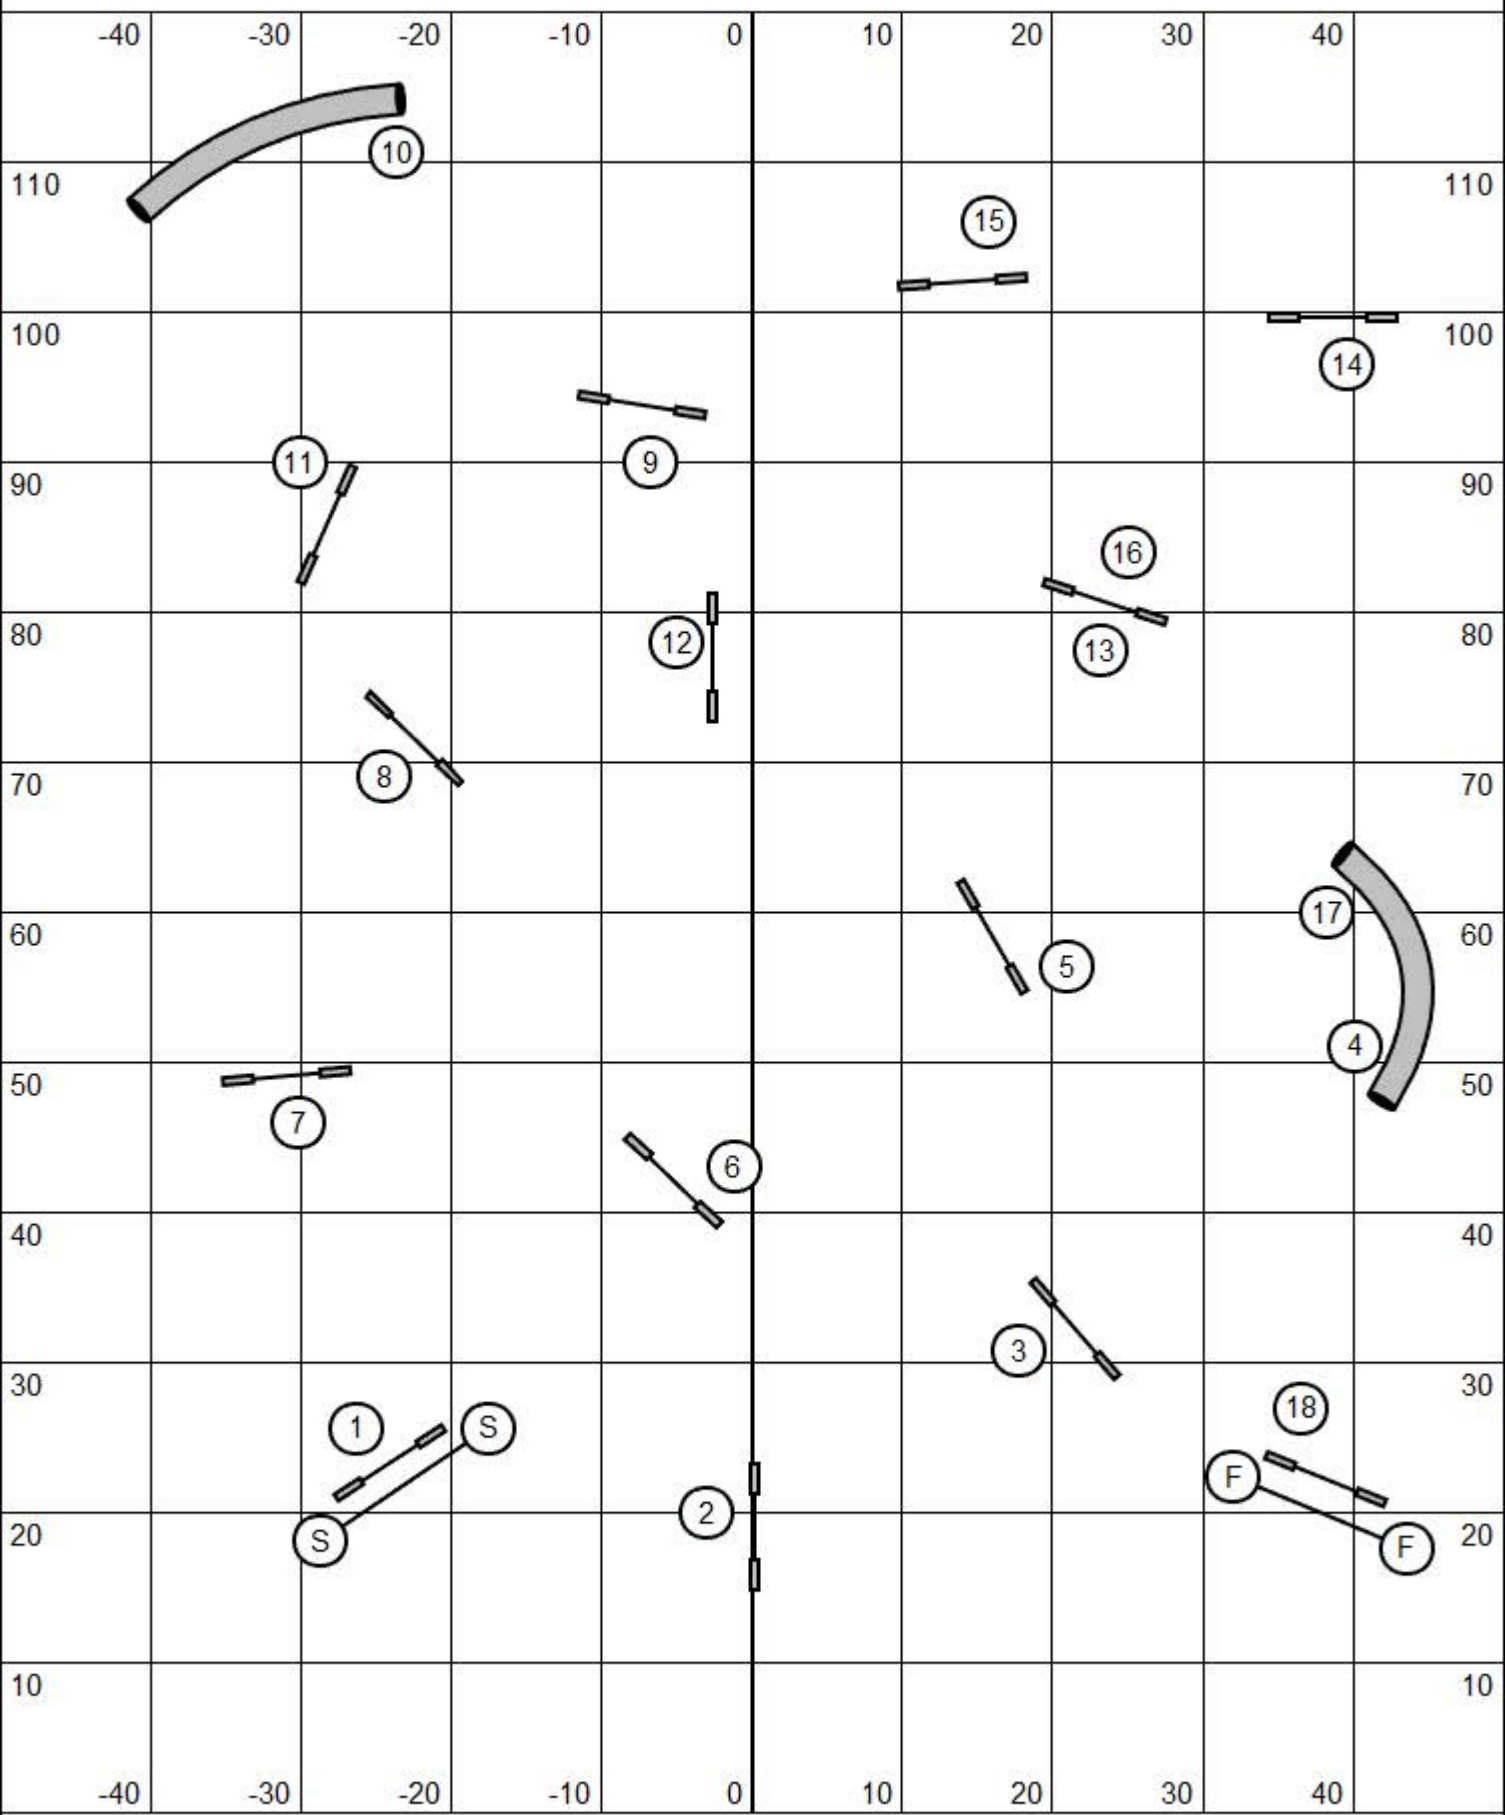

Entry/Exit

T/S

Entry/Exit

Map is an approximation

Speedstakes  
Champion

Mile High Agility Association  
UKI Agility Trial  
May 18, 2024

Judge: Kim Neff

Entry/Exit

T/S

Entry/Exit

Map is an approximation

Jumping  
Beginner/Novice

**Mile High Agility Association**  
**UKI Agility Trial**  
**May 18, 2024**

Judge: Kim Neff

Entry/Exit

T/S