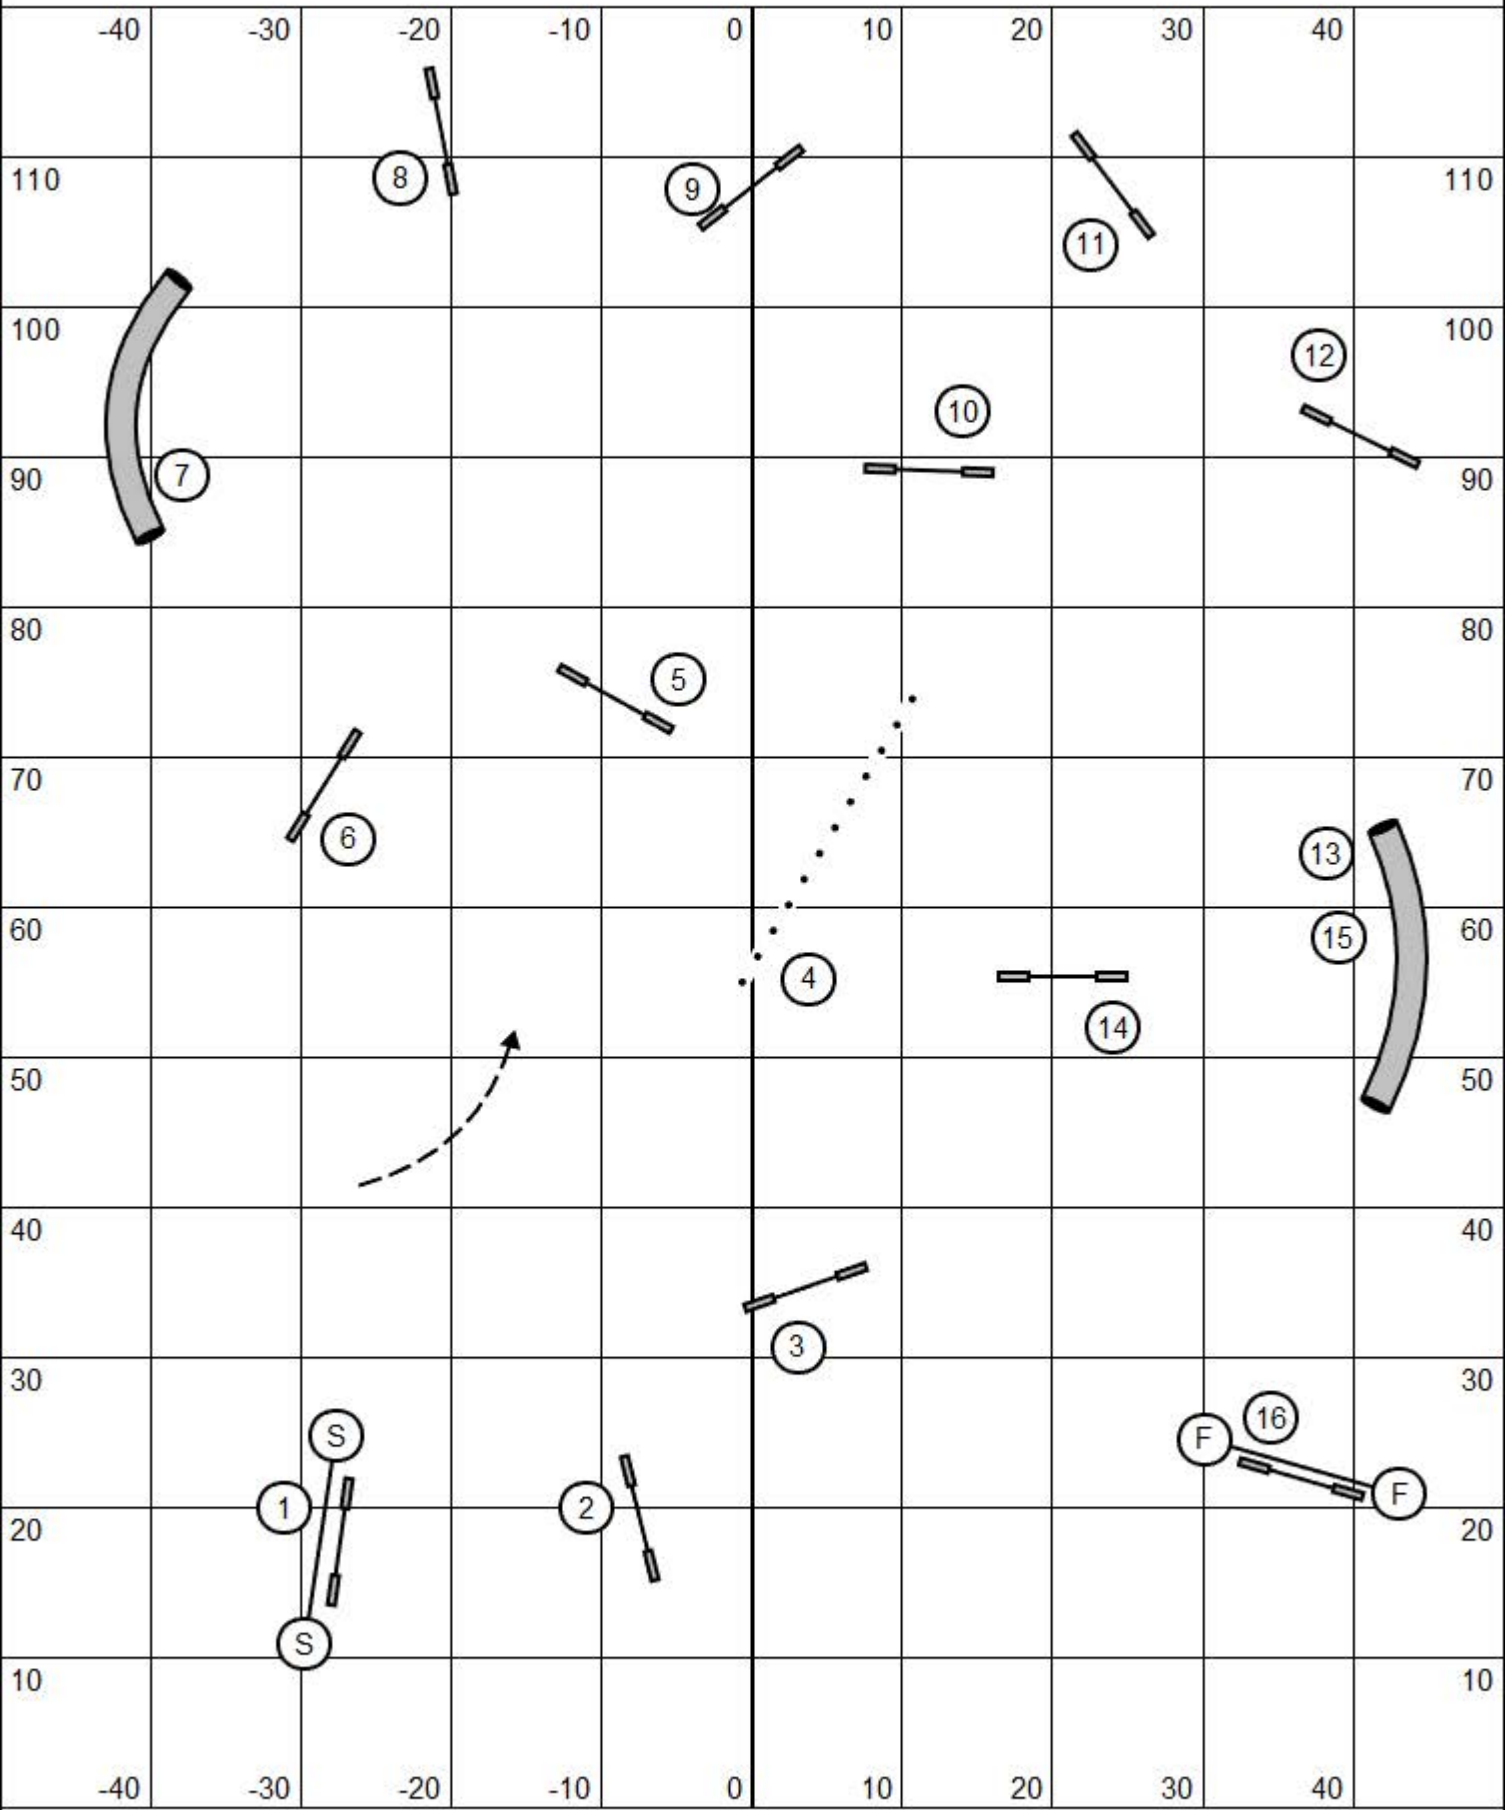

T/S

Entry/Exit

Map is an approximation

Jumping  
Beginner/Novice

**Mile High Agility Association**  
**UKI Agility Trial**  
**May 18, 2024**

Judge: Kim Neff

Entry/Exit

T/S

Entry/Exit

Map is an approximation

Jumping  
Senior

Mile High Agility Association  
UKI Agility Trial  
May 18, 2024

Judge: Kim Neff

Entry/Exit

T/S

Entry/Exit