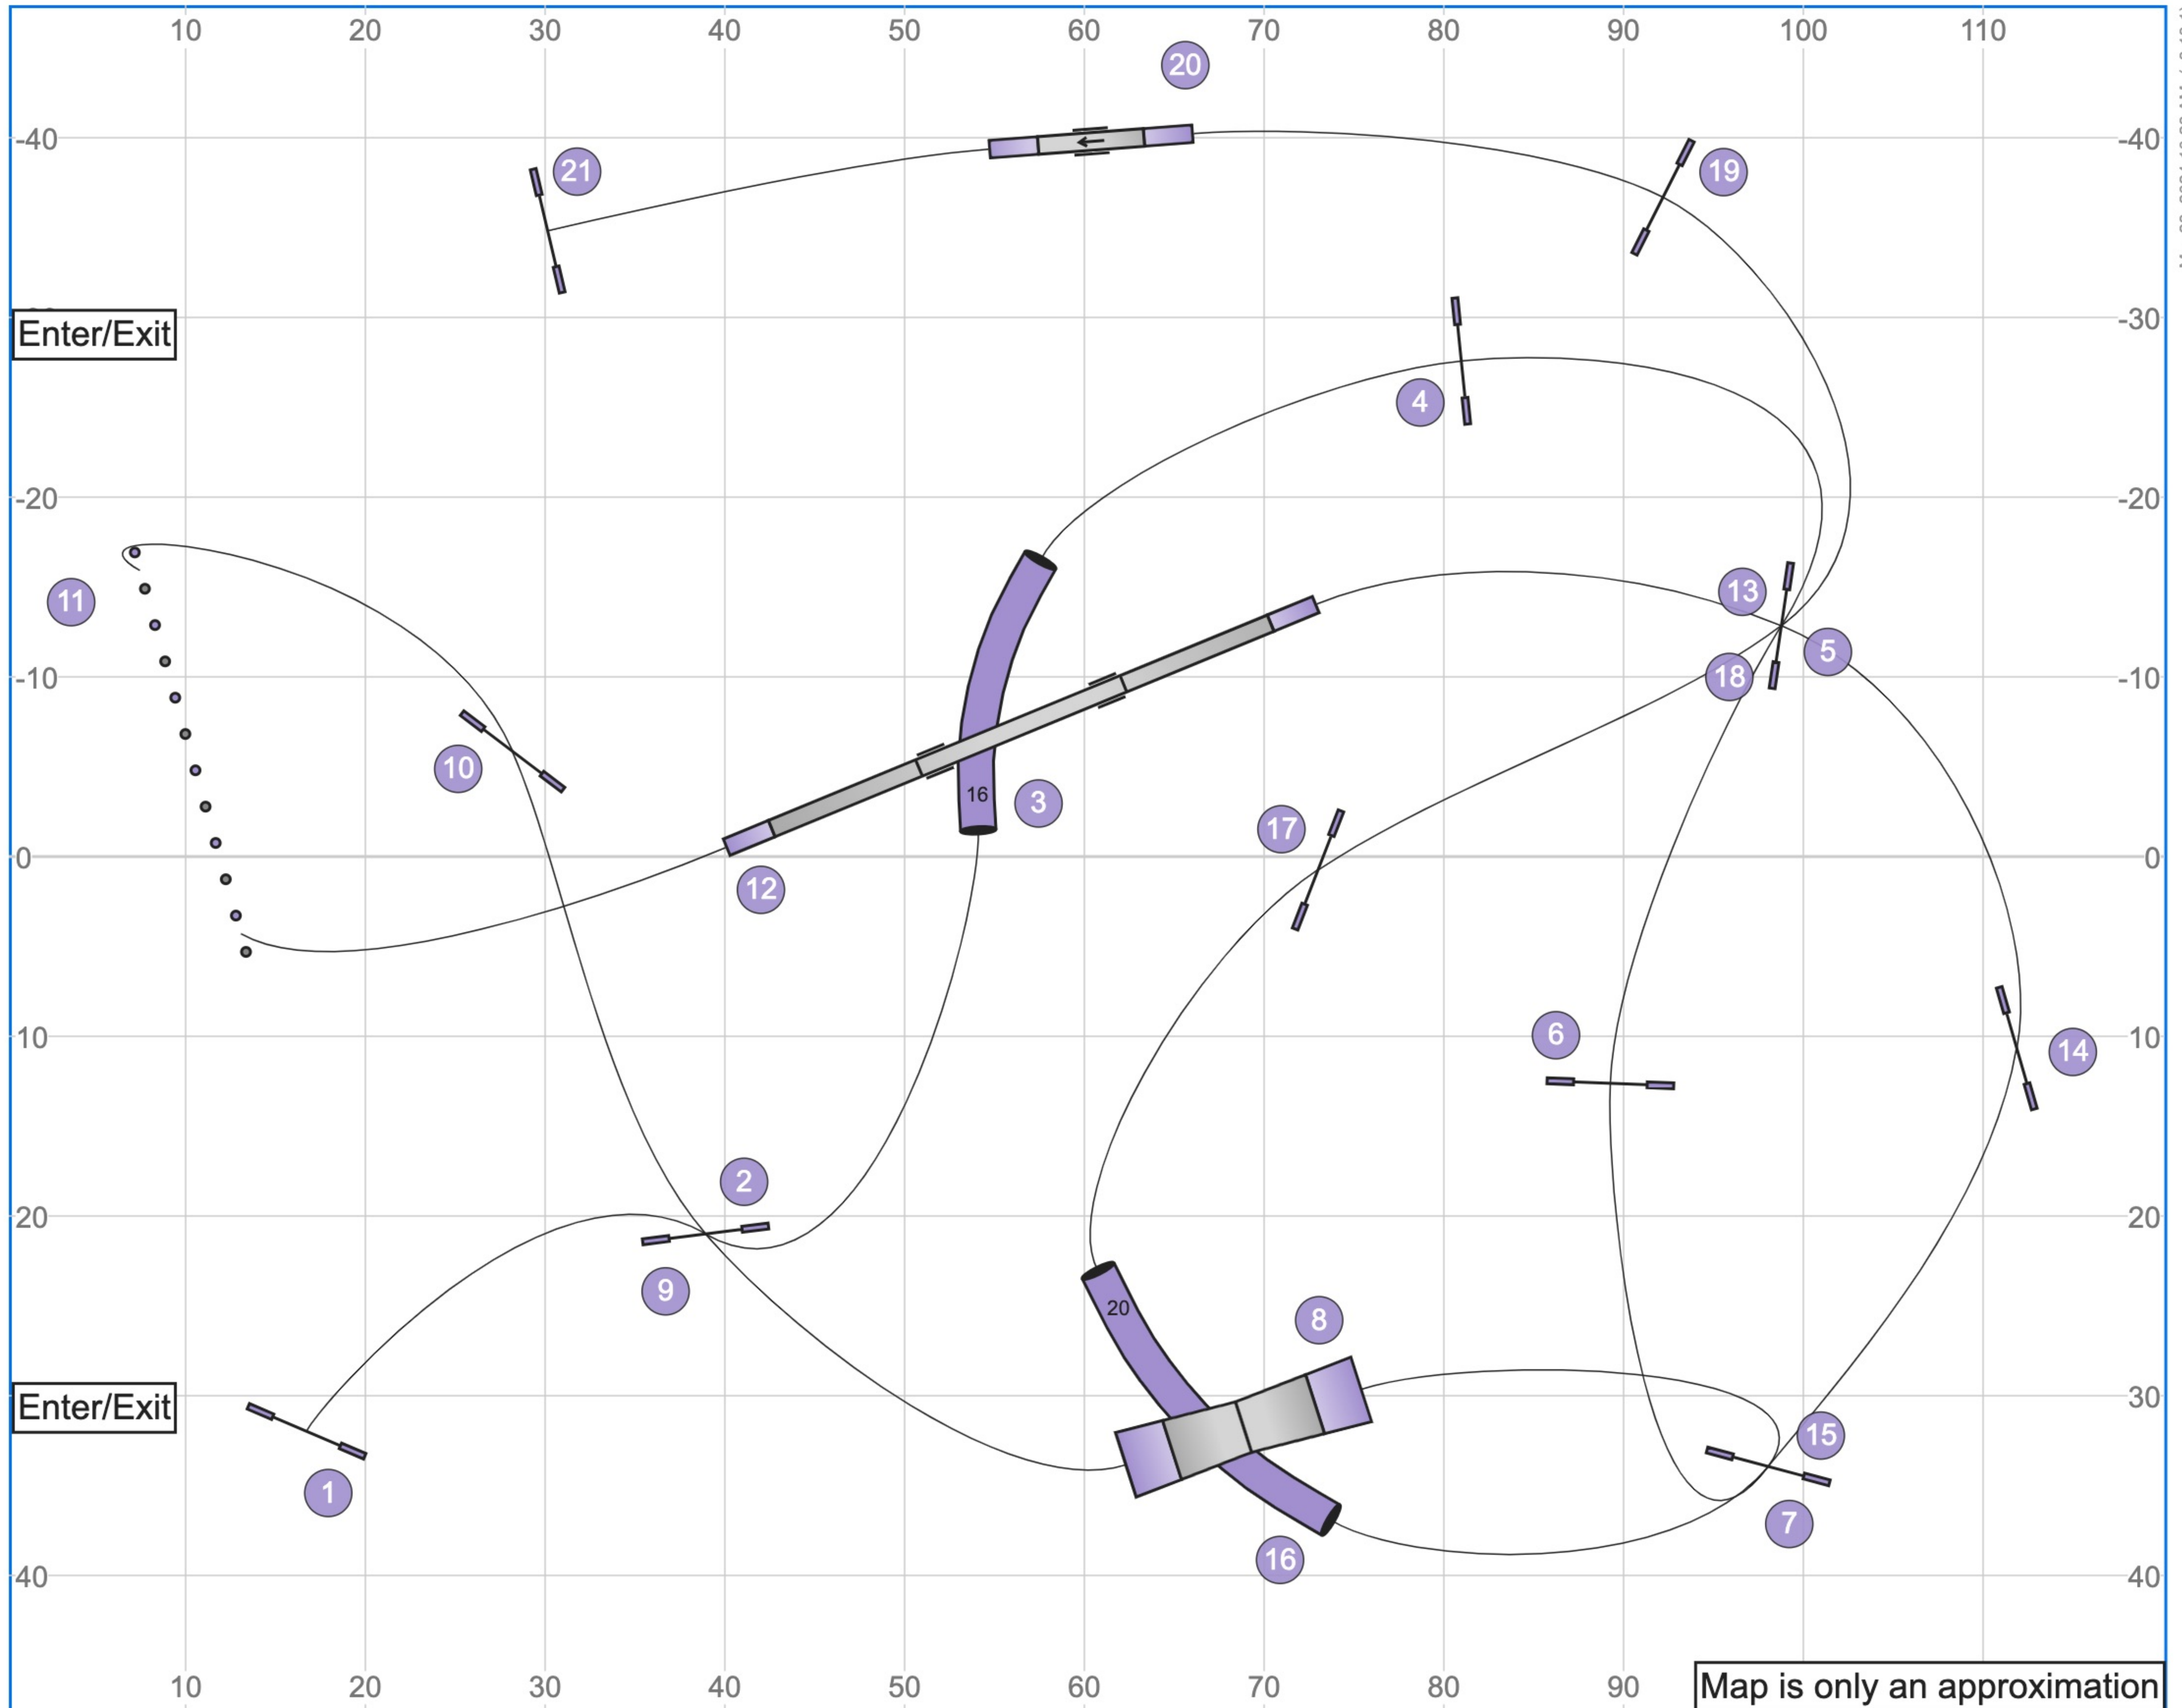

01 MHAA | 3.29.24 | Masters Agility | Peyton Green

Mar 28, 2024 10:28 AM (v8.13.1)

Path length (ft):680.5

www.smarteragility.com

Map is only an approximation

02 MHAA | 3.29.24 | S/C Agility | Peyton Green

Mar 28, 2024 10:29 AM (v8.13.1)

Path length (ft):592.4

www.smarteragility.com

03 MHAA | 3.29.24 | B/N Agility | Peyton Green

Mar 28, 2024 10:28 AM (v8.13.1)

Path length (ft):580.2

www.smarteragility.com

04 MHAA | 3.29.24 | Masters Jumping | Peyton Green

Path length (ft):547.1

www.smarteragility.com

Mar 28, 2024 10:27 AM (v8.13.1)

05 MHAA | 3.29.24 | S/C Jumping | Peyton Green

Mar 28, 2024 10:39 AM (v8.13.1)

Path length (ft):528.7

Map is only an approximation