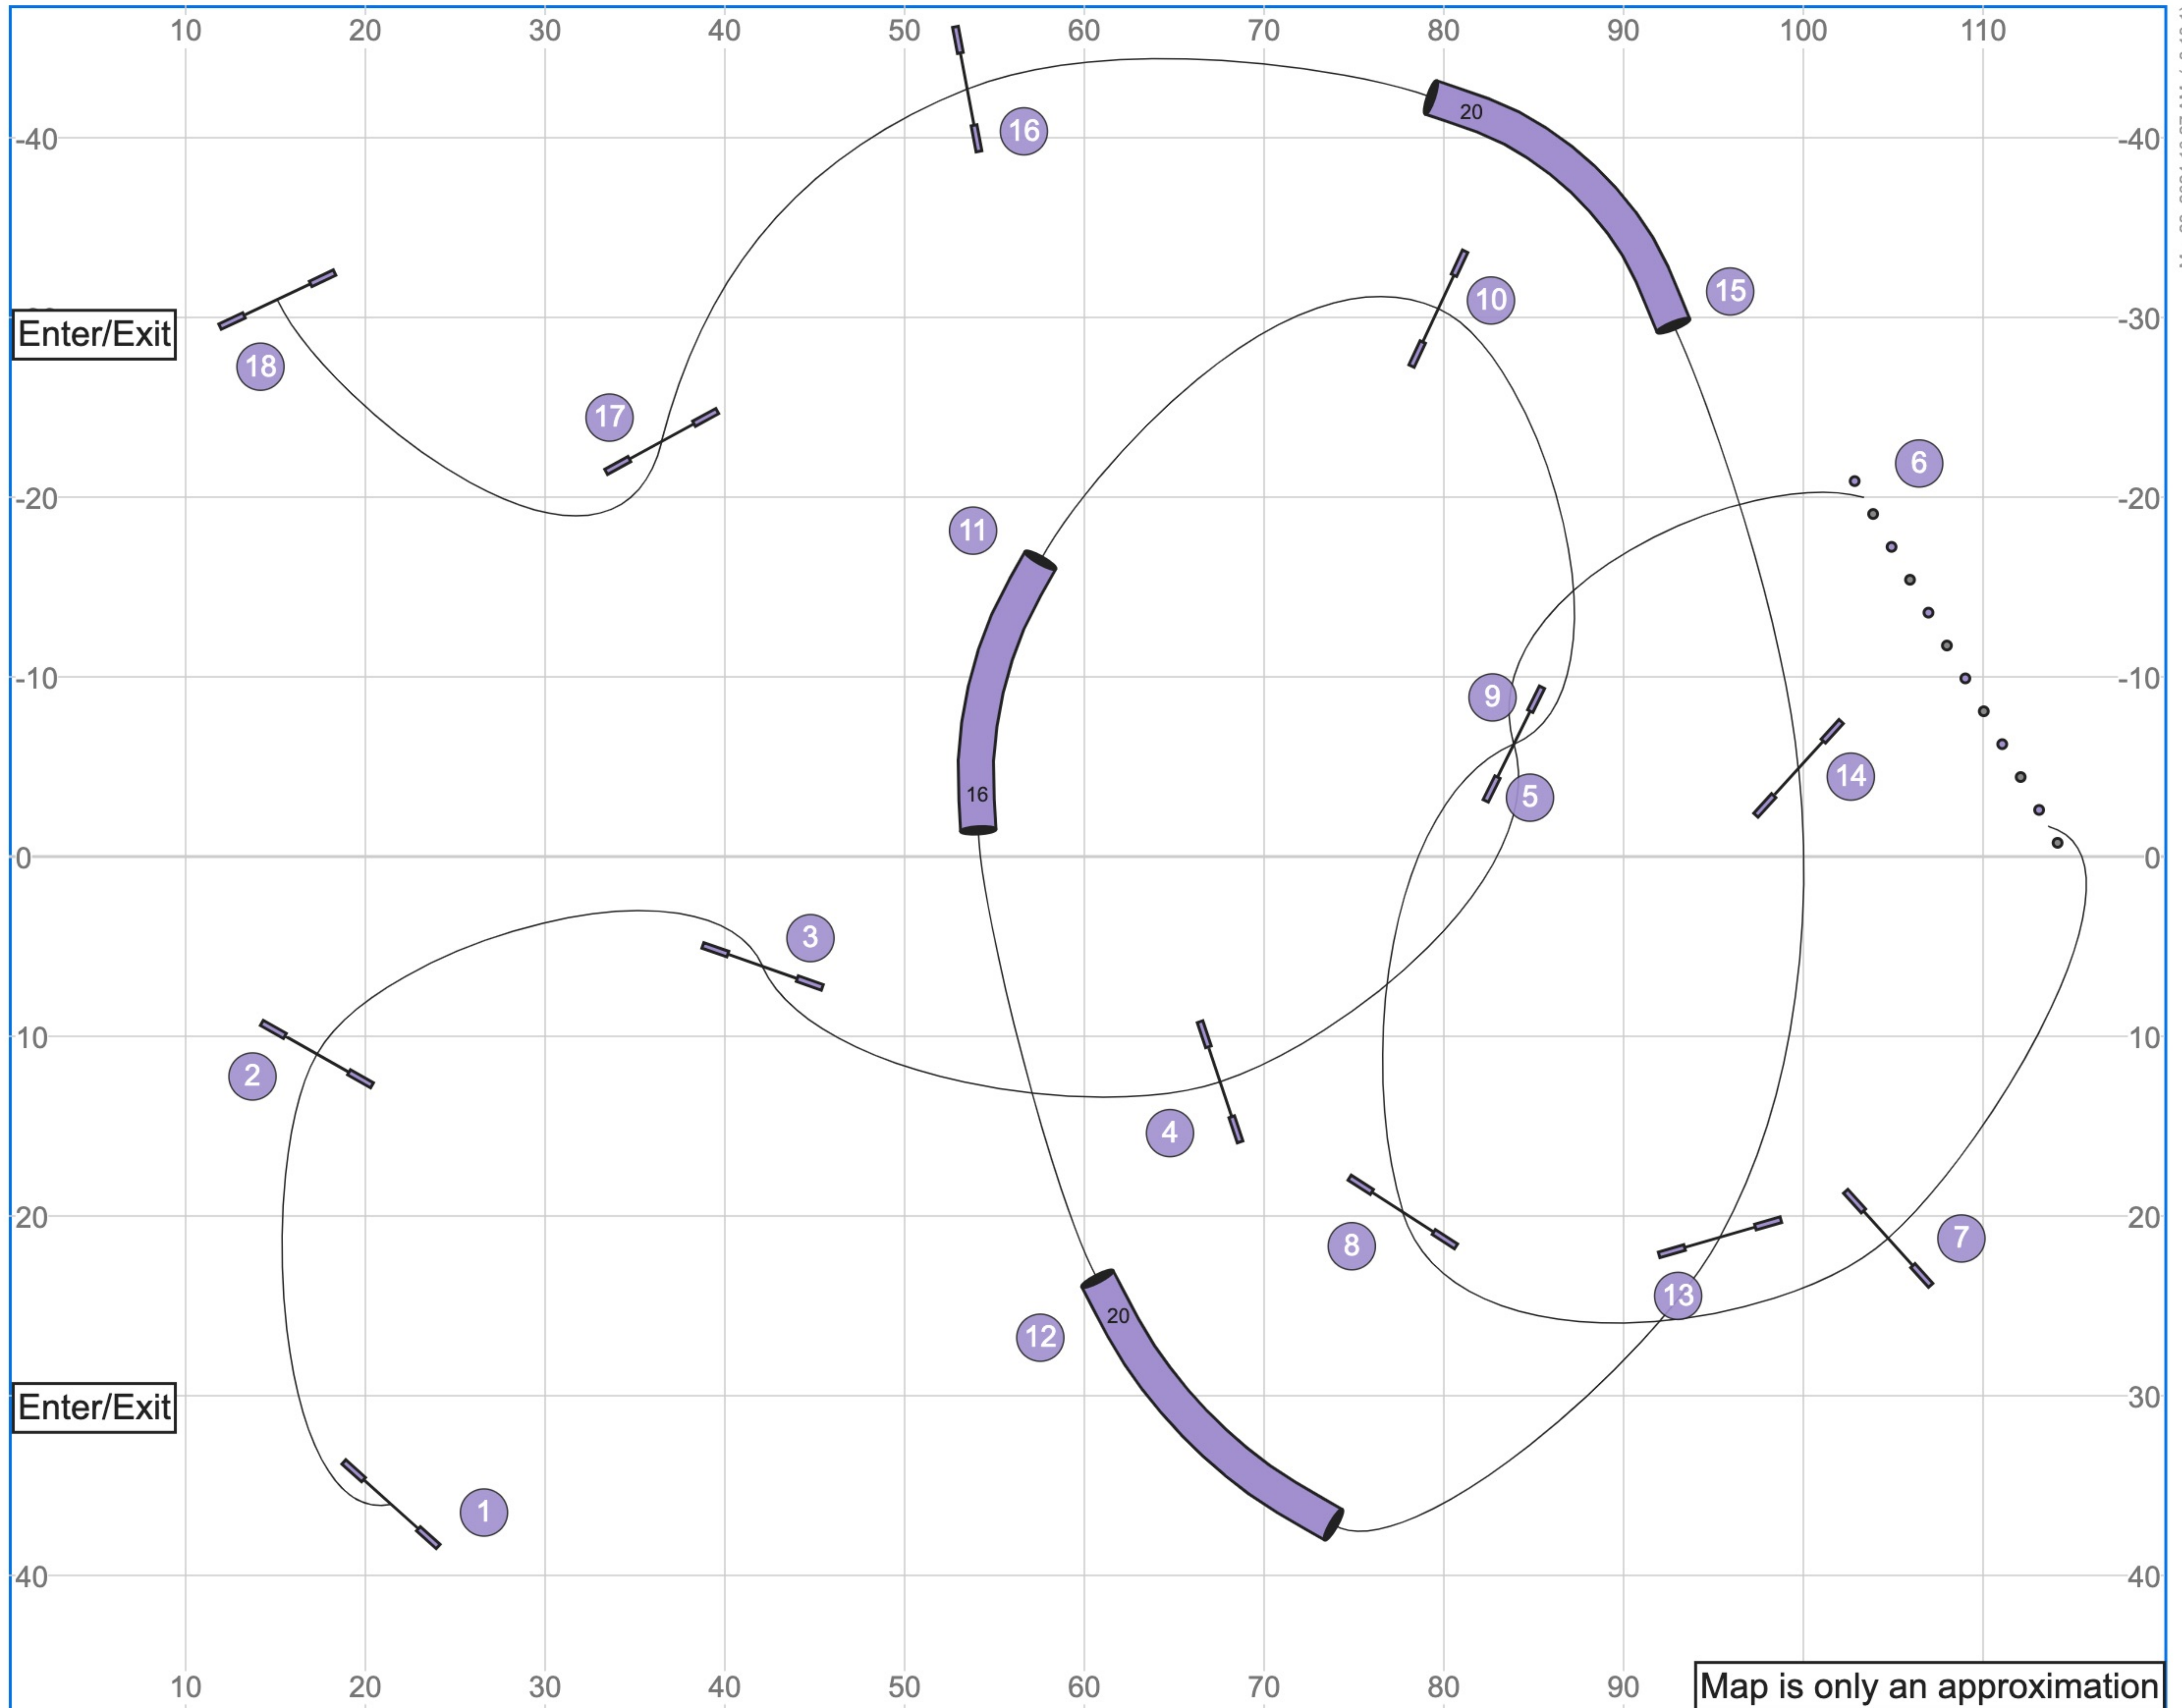

01 MHAA | 3.29.24 | Masters Agility | Peyton Green

Mar 28, 2024 10:28 AM (v8.13.1)

Path length (ft):680.5

www.smarteragility.com

Map is only an approximation

02 MHAA | 3.29.24 | S/C Agility | Peyton Green

Mar 28, 2024 10:29 AM (v8.13.1)

Path length (ft):592.4

www.smarteragility.com

03 MHAA | 3.29.24 | B/N Agility | Peyton Green

Mar 28, 2024 10:28 AM (v8.13.1)

Path length (ft):580.2

www.smarteragility.com

04 MHAA | 3.29.24 | Masters Jumping | Peyton Green

Path length (ft):547.1

www.smarteragility.com

Mar 28, 2024 10:27 AM (v8.13.1)

05 MHAA | 3.29.24 | S/C Jumping | Peyton Green

Mar 28, 2024 10:39 AM (v8.13.1)

Path length (ft):528.7

Map is only an approximation