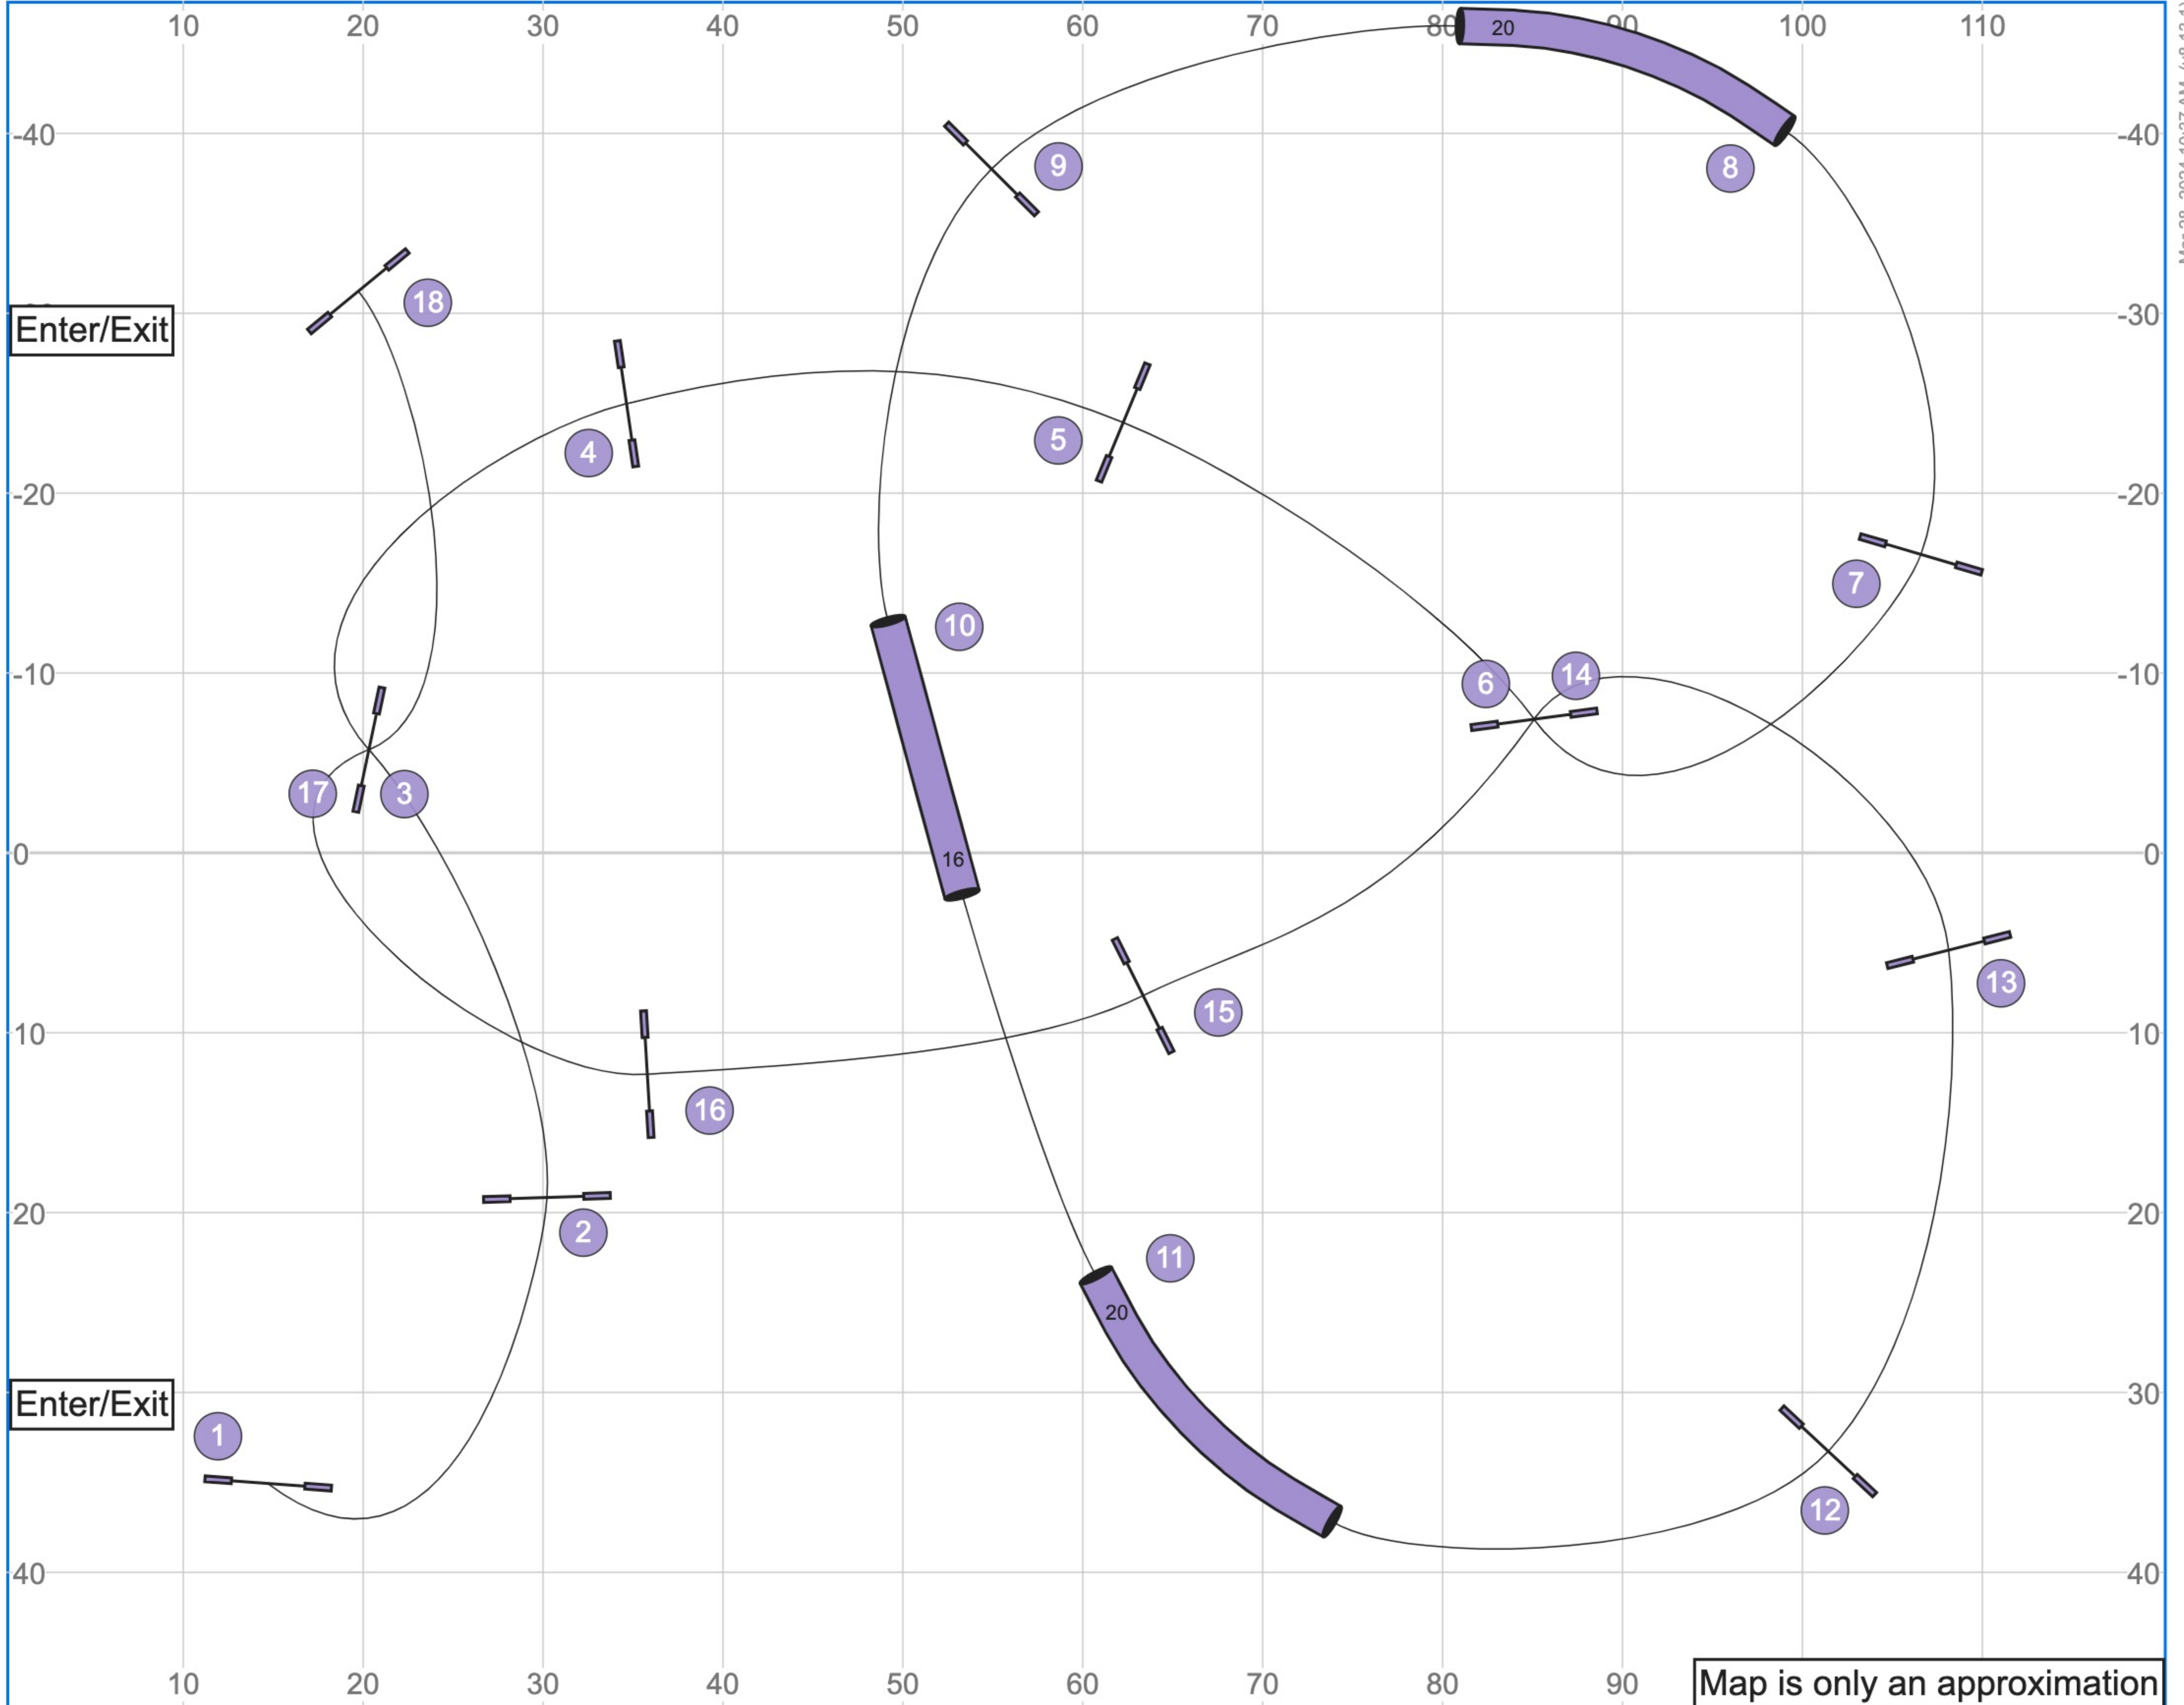

07 MHAA | 3.29.24 | S/C Speedstakes | Peyton Green

Mar 28, 2024 10:37 AM (v8.13.1)

Path length (ft):528.5

www.smarteragility.com