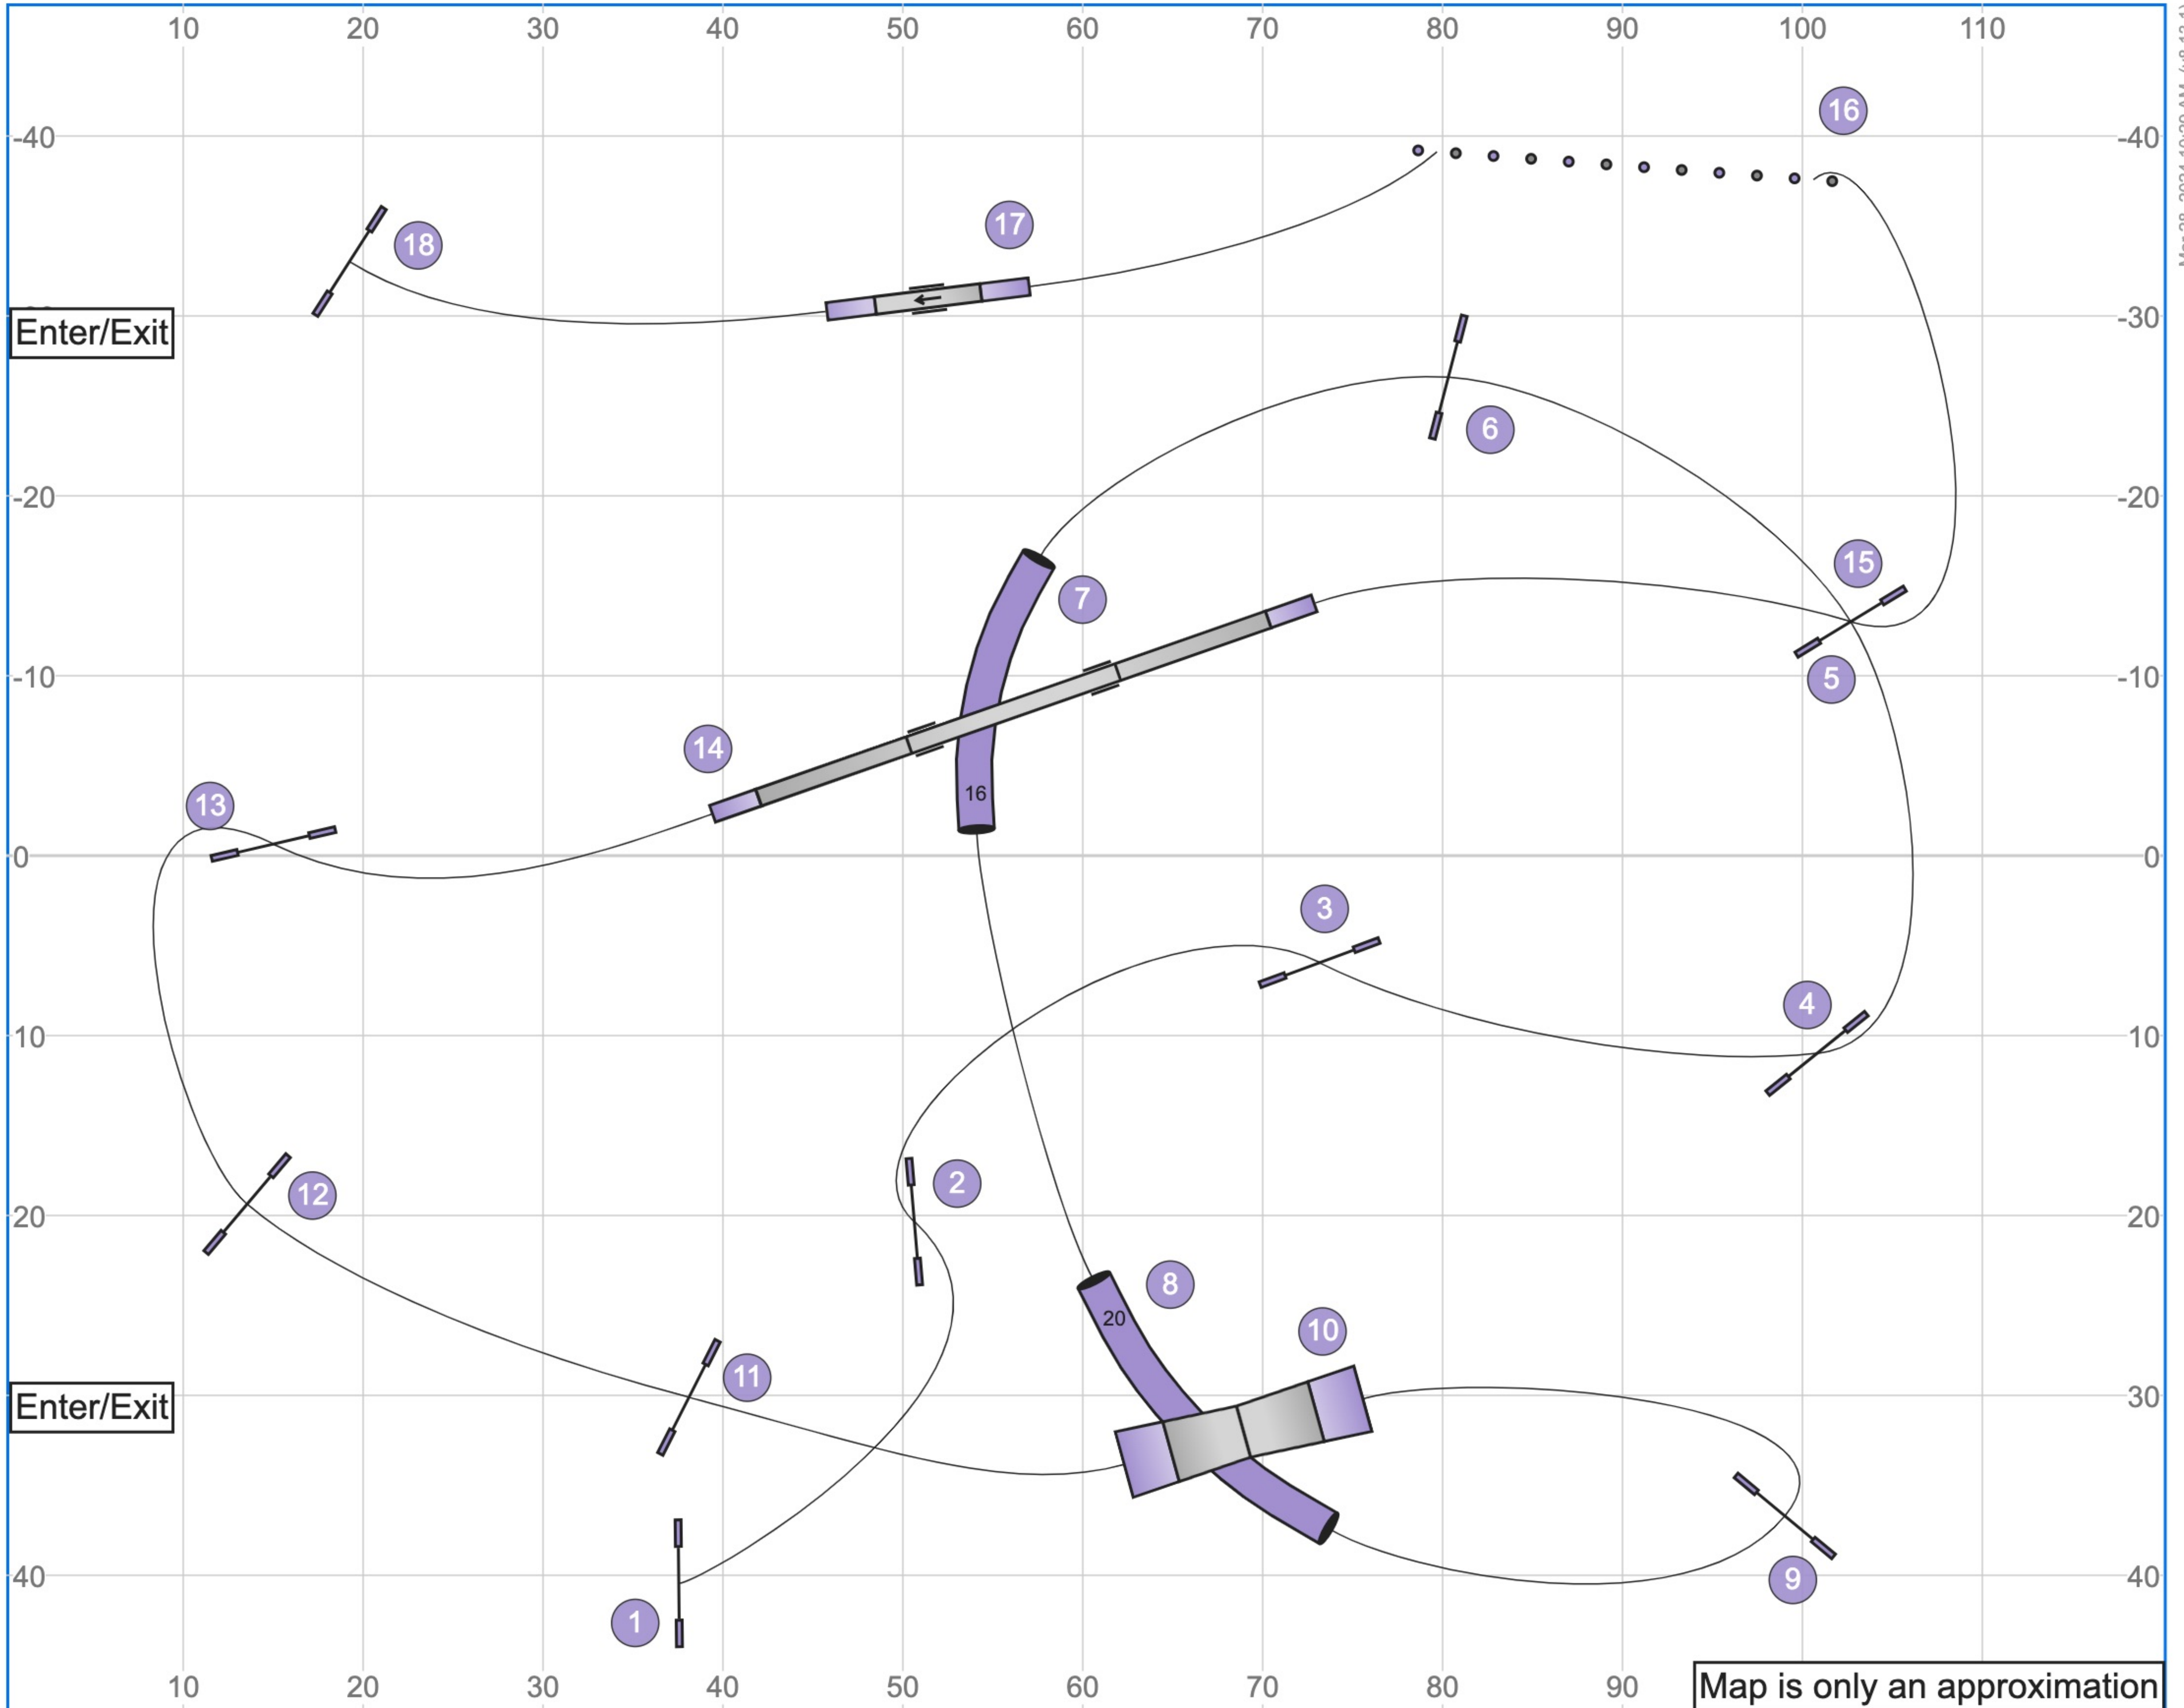

01 MHAA | 3.29.24 | Masters Agility | Peyton Green

Mar 28, 2024 10:28 AM (v8.13.1)

Path length (ft):680.5

www.smarteragility.com

Map is only an approximation

02 MHAA | 3.29.24 | S/C Agility | Peyton Green

Mar 28, 2024 10:29 AM (v8.13.1)

Path length (ft):592.4

www.smarteragility.com

03 MHAA | 3.29.24 | B/N Agility | Peyton Green

Mar 28, 2024 10:28 AM (v8.13.1)

Path length (ft):580.2

www.smarteragility.com

04 MHAA | 3.29.24 | Masters Jumping | Peyton Green

Path length (ft):547.1

www.smarteragility.com

Mar 28, 2024 10:27 AM (v8.13.1)

05 MHAA | 3.29.24 | S/C Jumping | Peyton Green

Mar 28, 2024 10:39 AM (v8.13.1)

Path length (ft):528.7

Map is only an approximation

www.smarteragility.com

06 MHAA | 3.29.24 | B/N Jumping | Peyton Green

Path length (ft):519.3

07 MHAA | 3.29.24 | S/C Speedstakes | Peyton Green

Mar 28, 2024 10:37 AM (v8.13.1)

Path length (ft):528.5

www.smarteragility.com