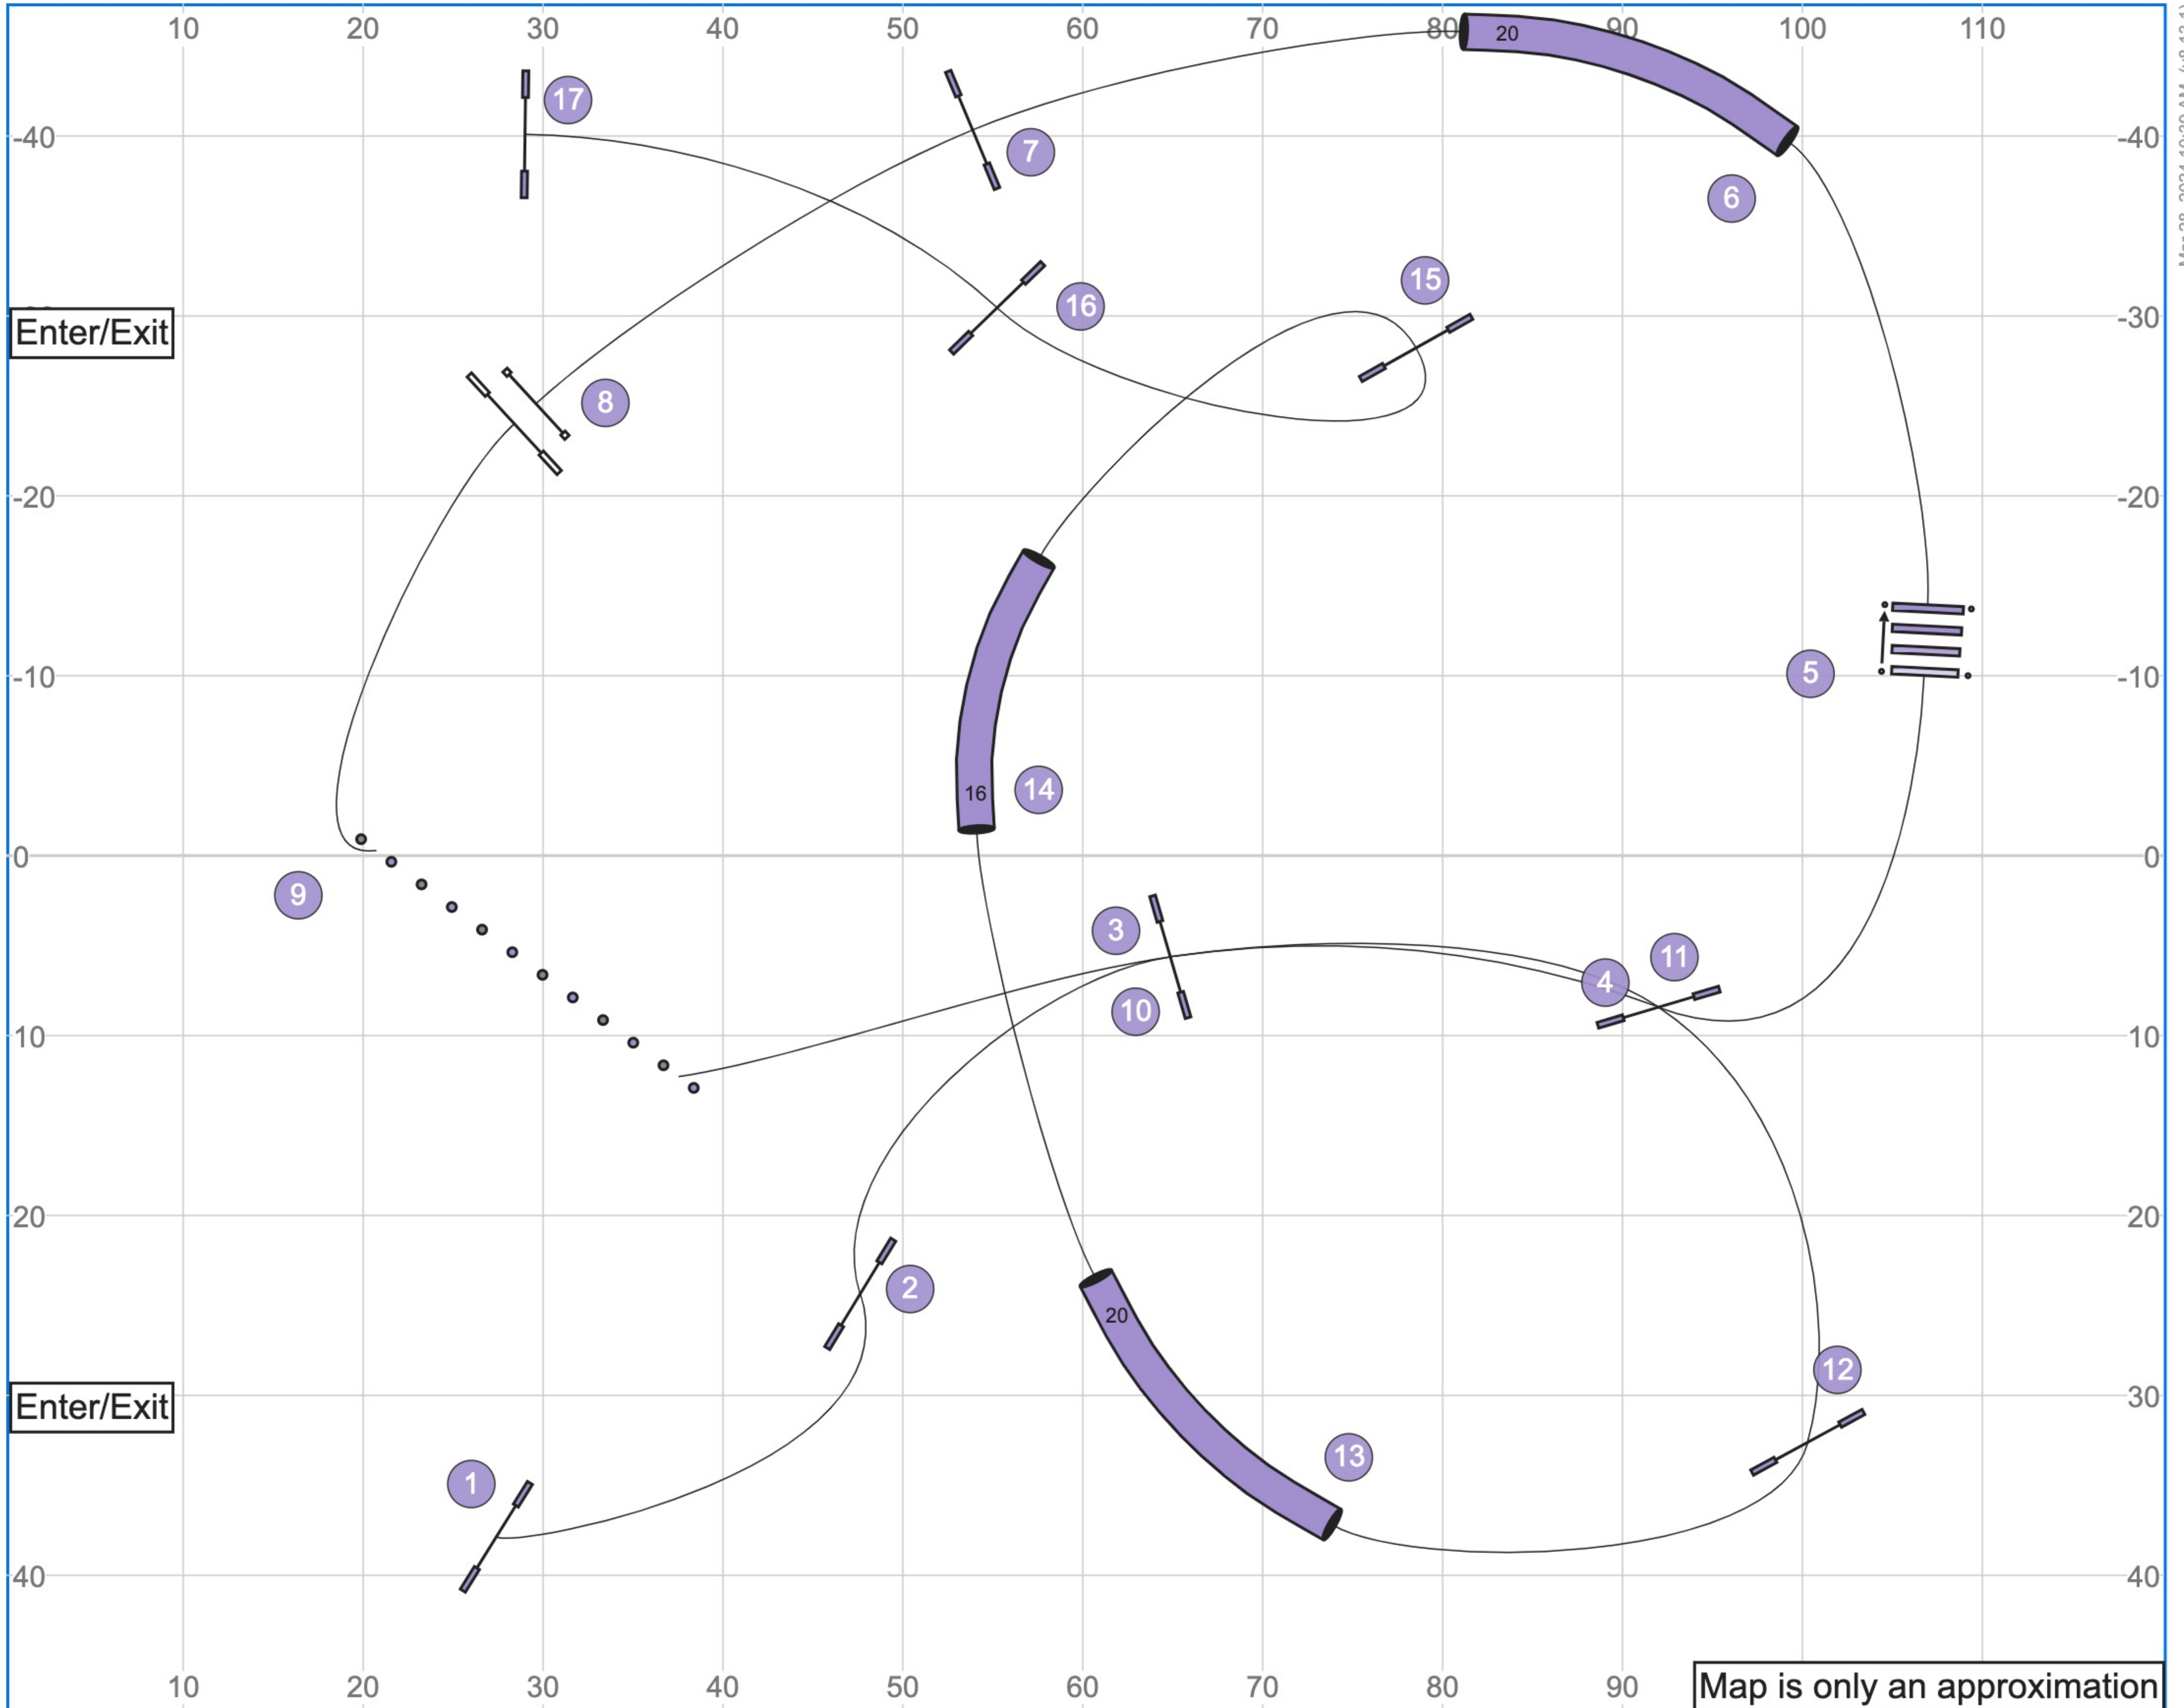

01 MHAA | 3.29.24 | Masters Agility | Peyton Green

Mar 28, 2024 10:28 AM (v8.13.1)

Path length (ft):680.5

www.smarteragility.com

Map is only an approximation

02 MHAA | 3.29.24 | S/C Agility | Peyton Green

Mar 28, 2024 10:29 AM (v8.13.1)

Path length (ft):592.4

www.smarteragility.com

03 MHAA | 3.29.24 | B/N Agility | Peyton Green

Mar 28, 2024 10:28 AM (v8.13.1)

Path length (ft):580.2

www.smarteragility.com

04 MHAA | 3.29.24 | Masters Jumping | Peyton Green

Path length (ft):547.1

www.smarteragility.com

Mar 28, 2024 10:27 AM (v8.13.1)

05 MHAA | 3.29.24 | S/C Jumping | Peyton Green

Mar 28, 2024 10:39 AM (v8.13.1)

Path length (ft):528.7

Map is only an approximation