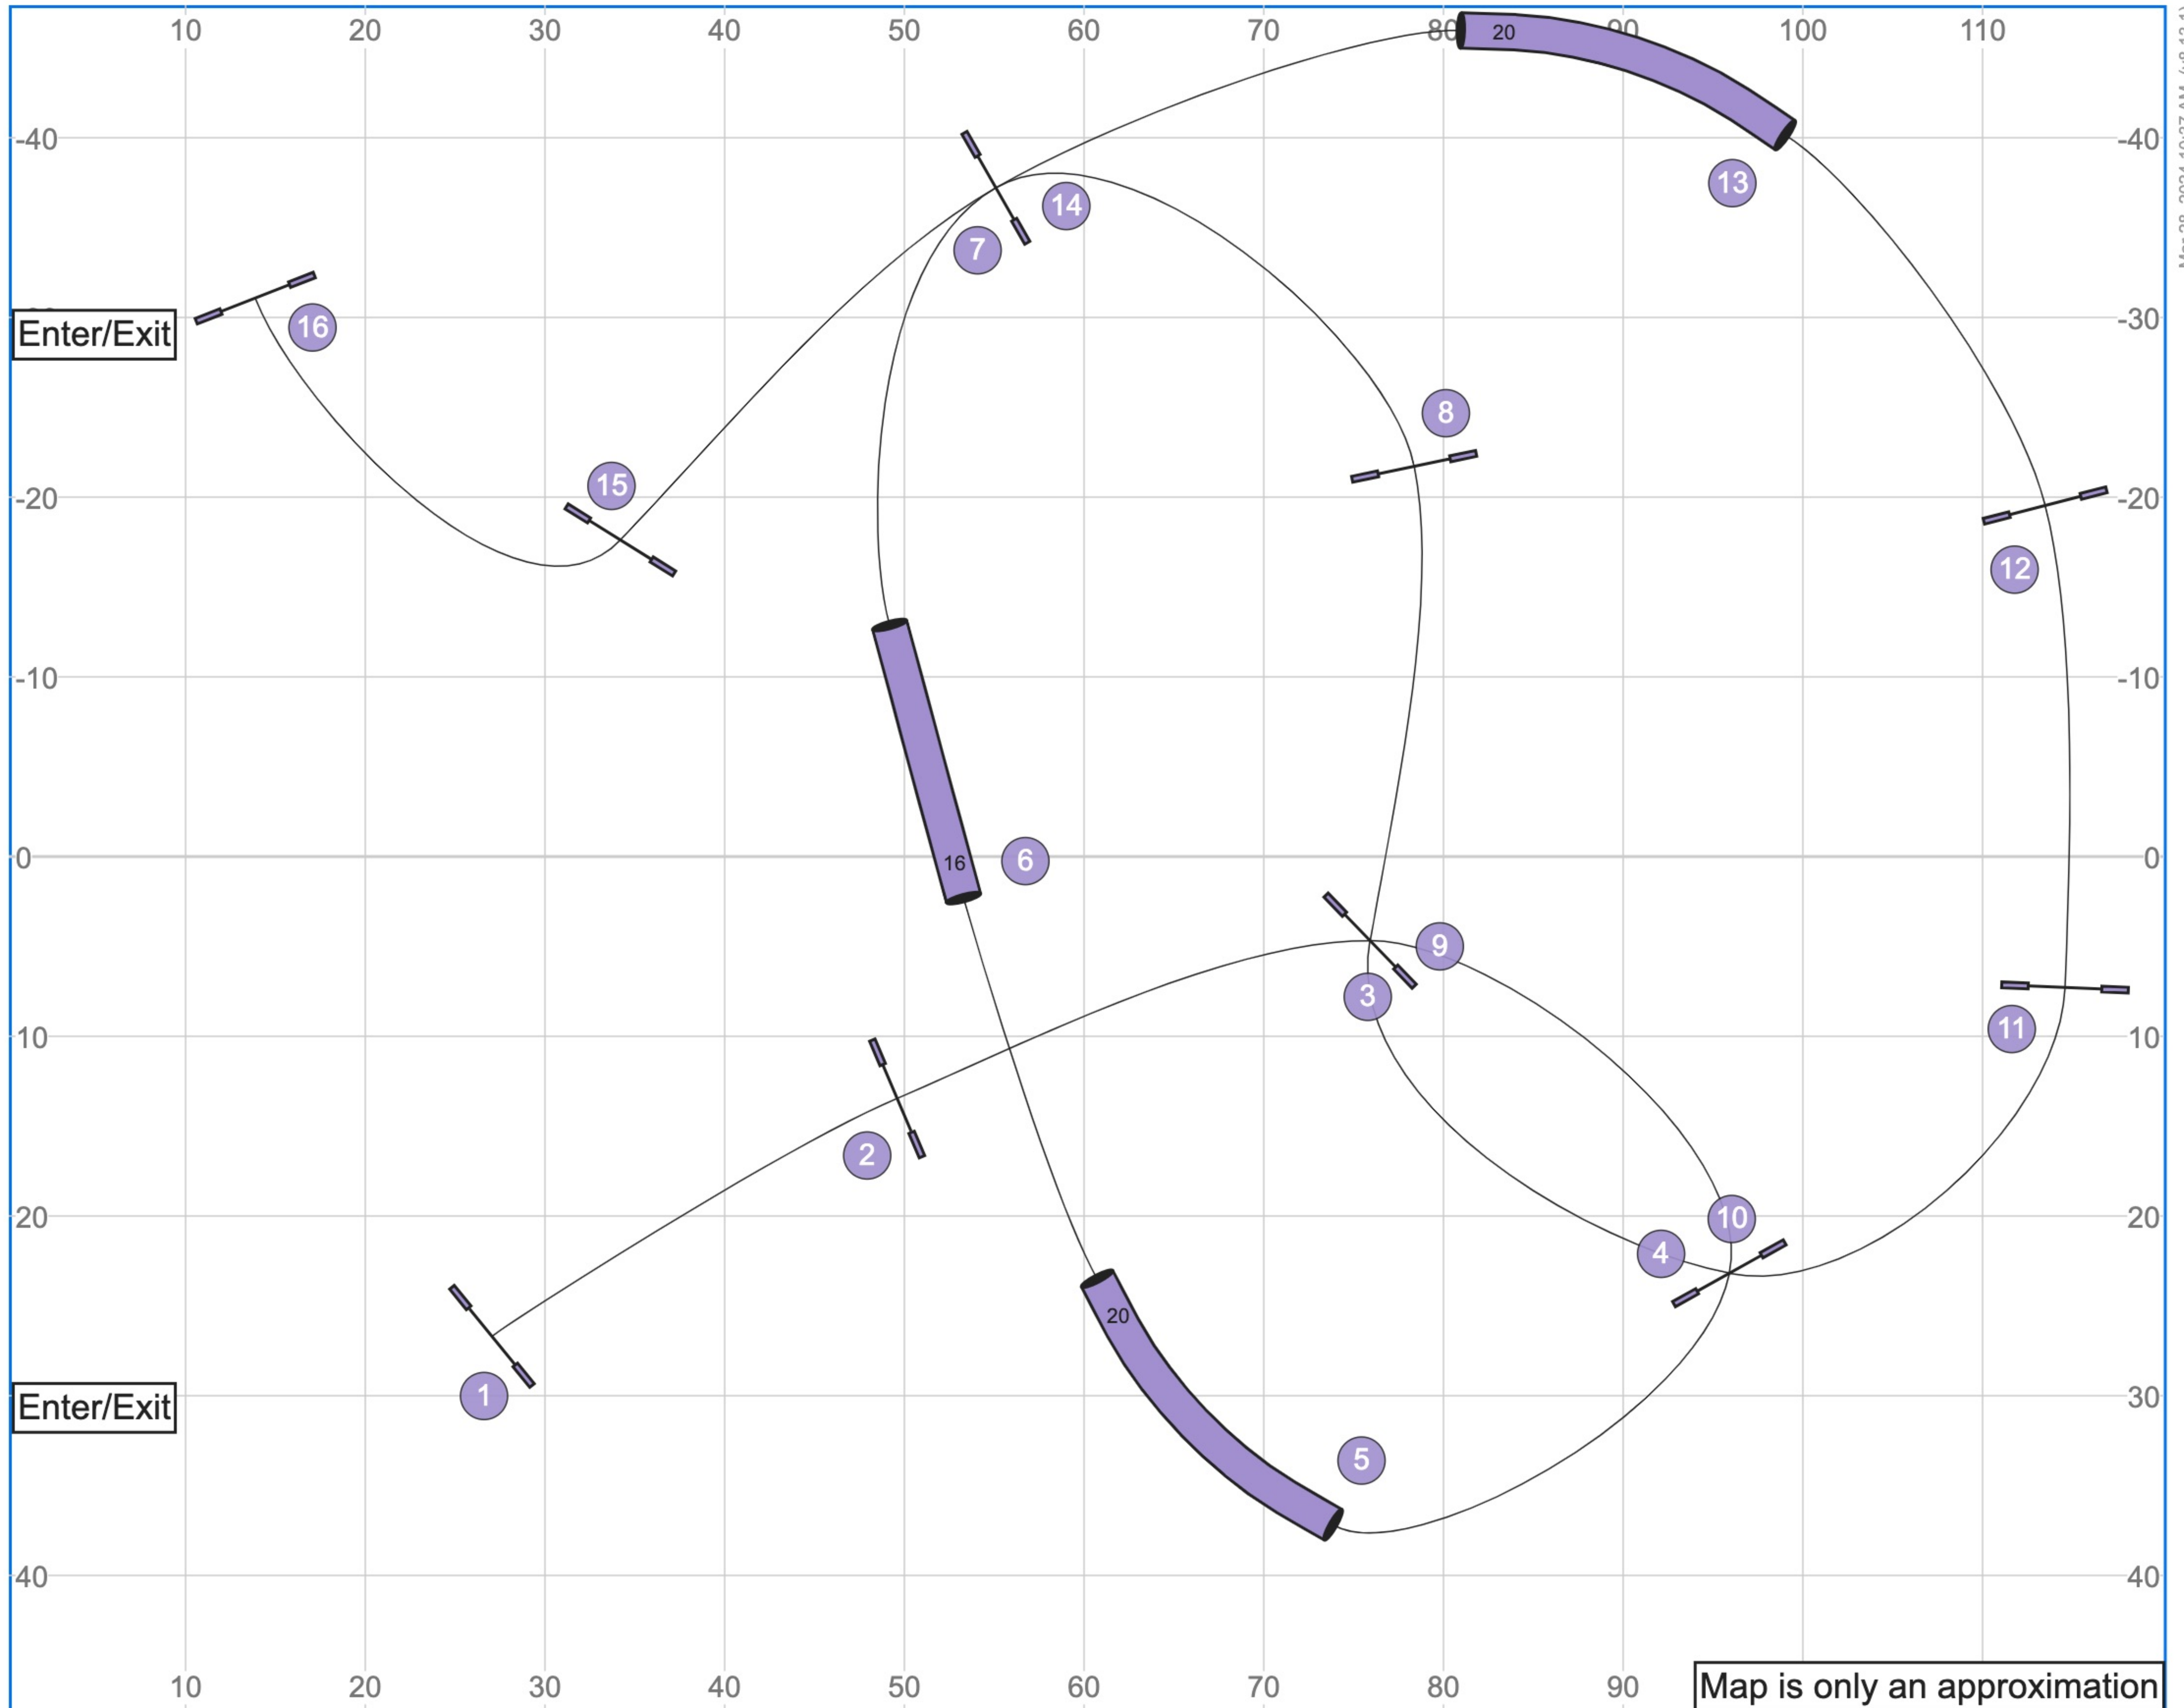

08 MHAA | 3.29.24 | B/N Speedstakes | Peyton Green

Mar 28, 2024 10:37 AM (v8.13.1)

Path length (ft):465.6

www.smarteragility.com