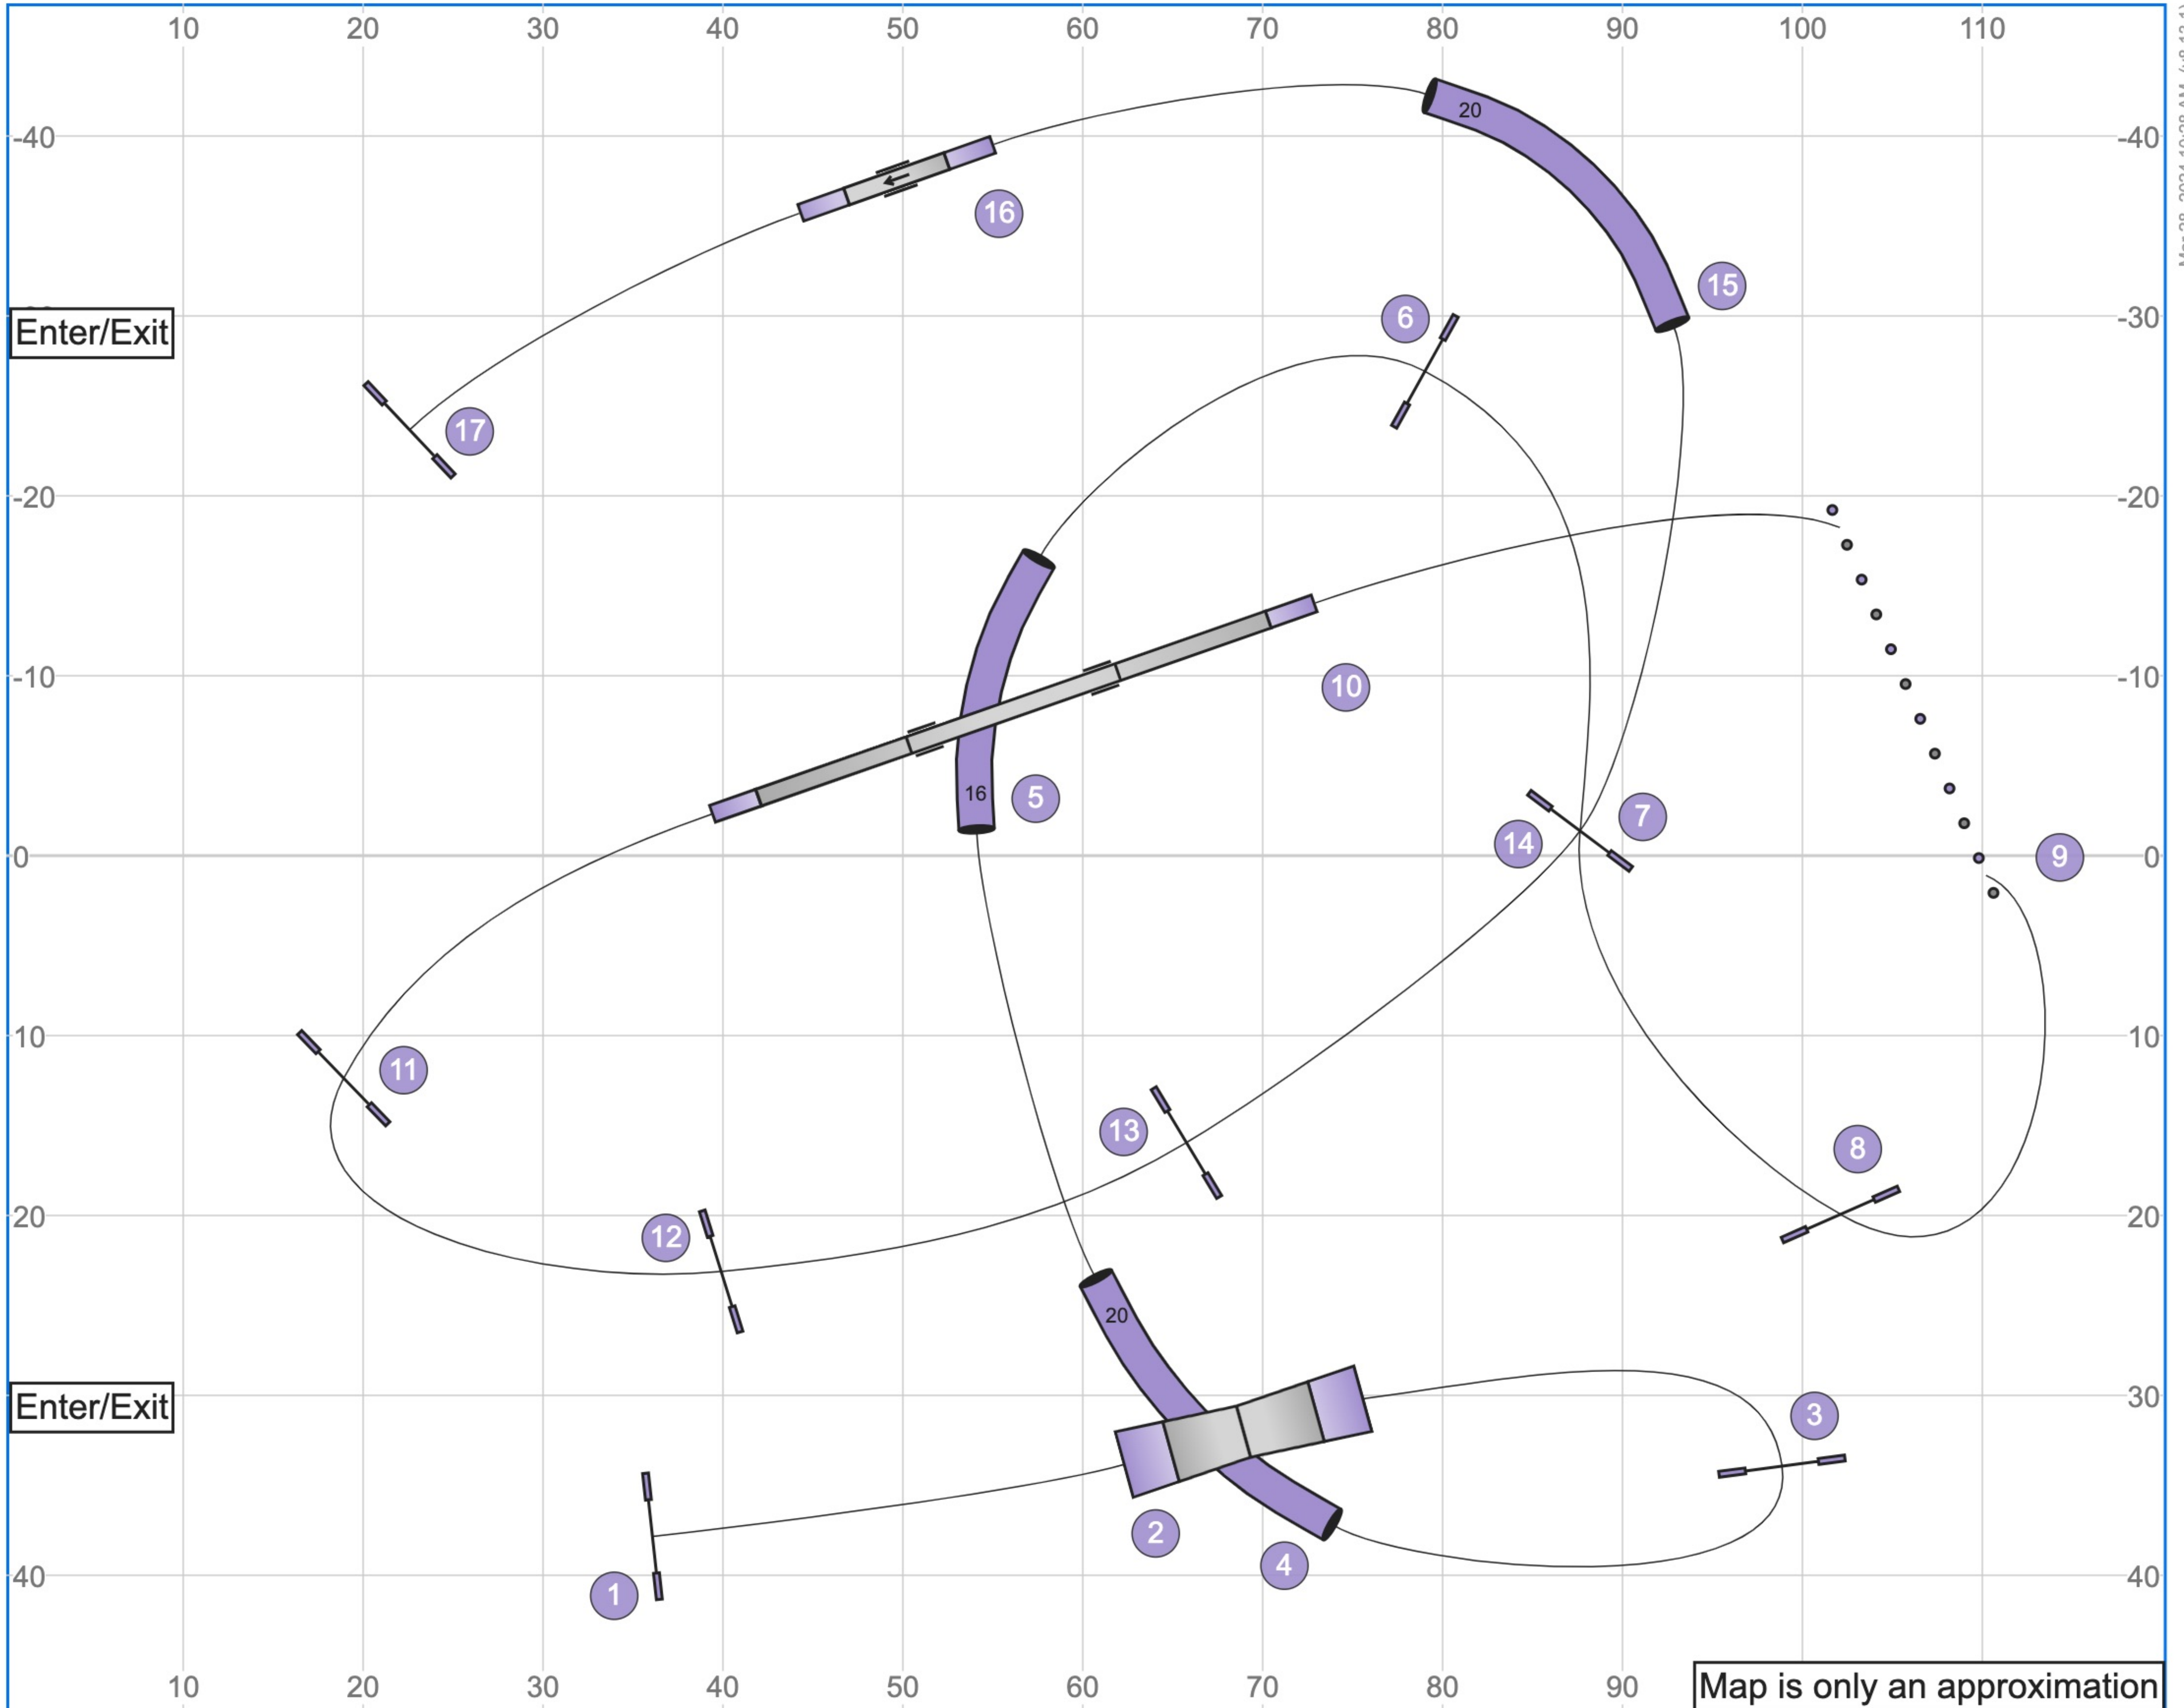

01 MHAA | 3.29.24 | Masters Agility | Peyton Green

Mar 28, 2024 10:28 AM (v8.13.1)

Path length (ft):680.5

www.smarteragility.com

Map is only an approximation

02 MHAA | 3.29.24 | S/C Agility | Peyton Green

Mar 28, 2024 10:29 AM (v8.13.1)

Path length (ft):592.4

www.smarteragility.com

03 MHAA | 3.29.24 | B/N Agility | Peyton Green

Mar 28, 2024 10:28 AM (v8.13.1)

Path length (ft):580.2

www.smarteragility.com

04 MHAA | 3.29.24 | Masters Jumping | Peyton Green

Path length (ft):547.1

www.smarteragility.com

Mar 28, 2024 10:27 AM (v8.13.1)

05 MHAA | 3.29.24 | S/C Jumping | Peyton Green

Mar 28, 2024 10:39 AM (v8.13.1)

Path length (ft):528.7

Map is only an approximation