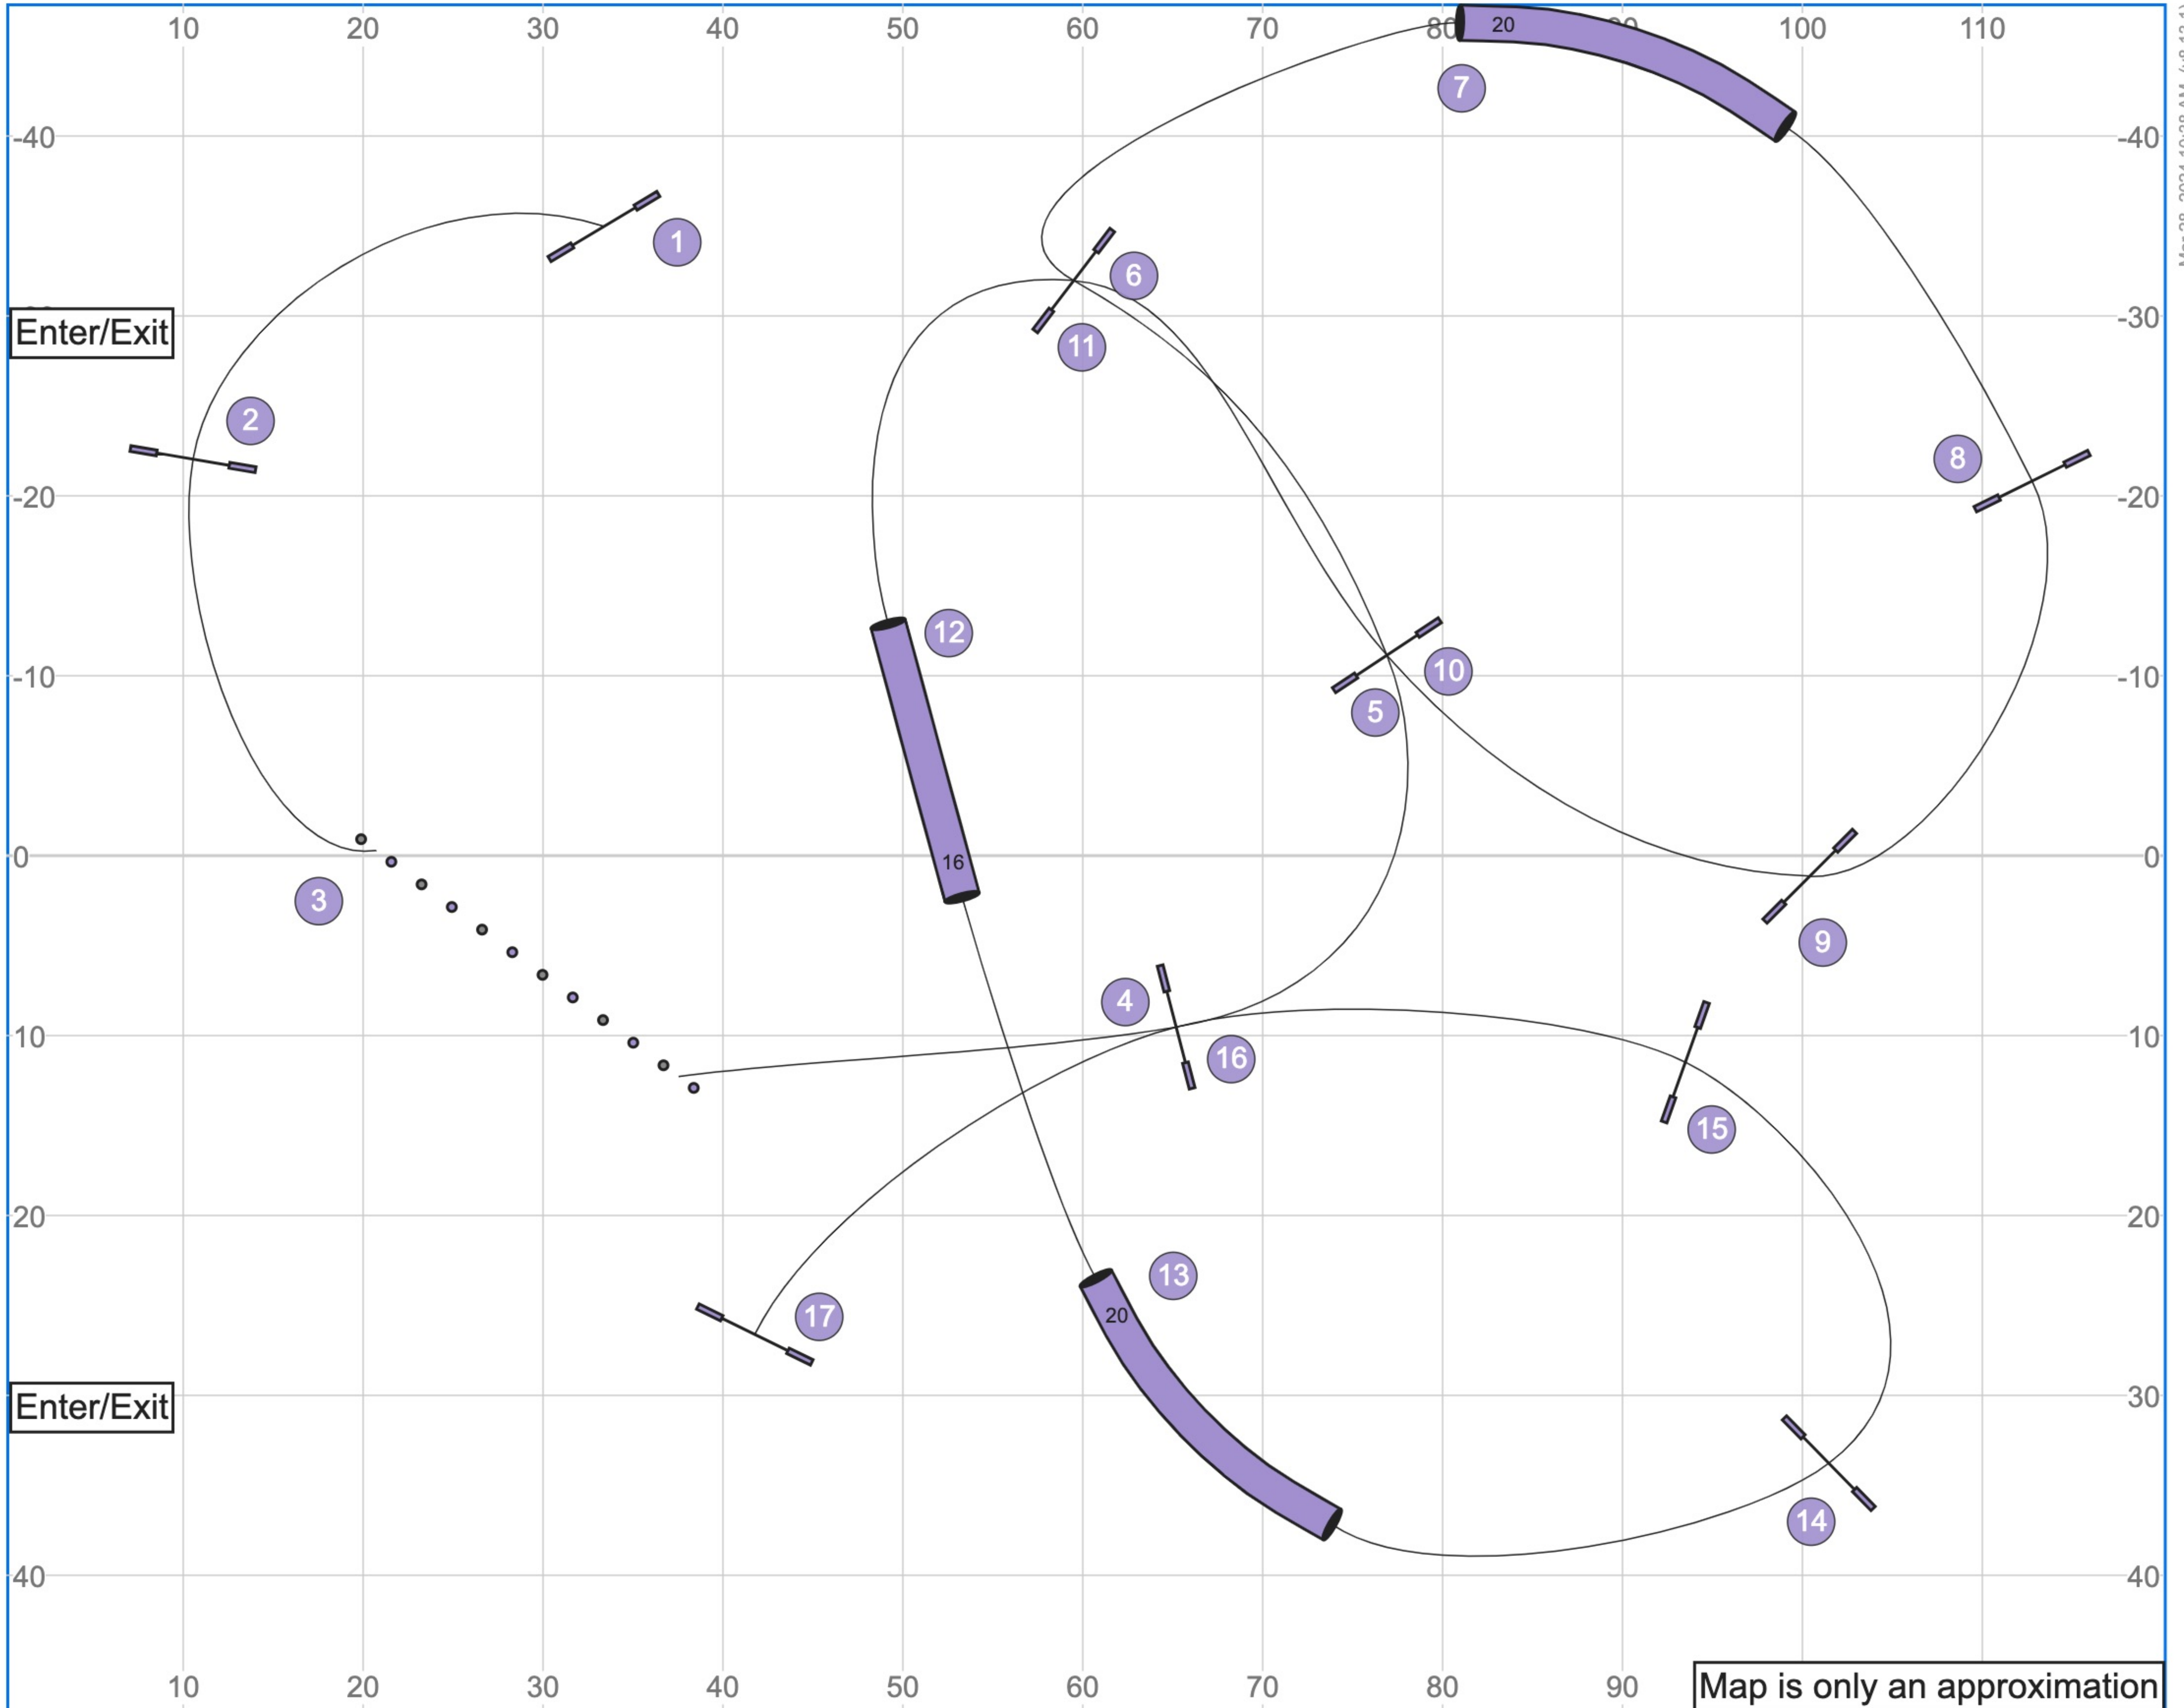

06 MHAA | 3.29.24 | B/N Jumping | Peyton Green

Path length (ft):519.3