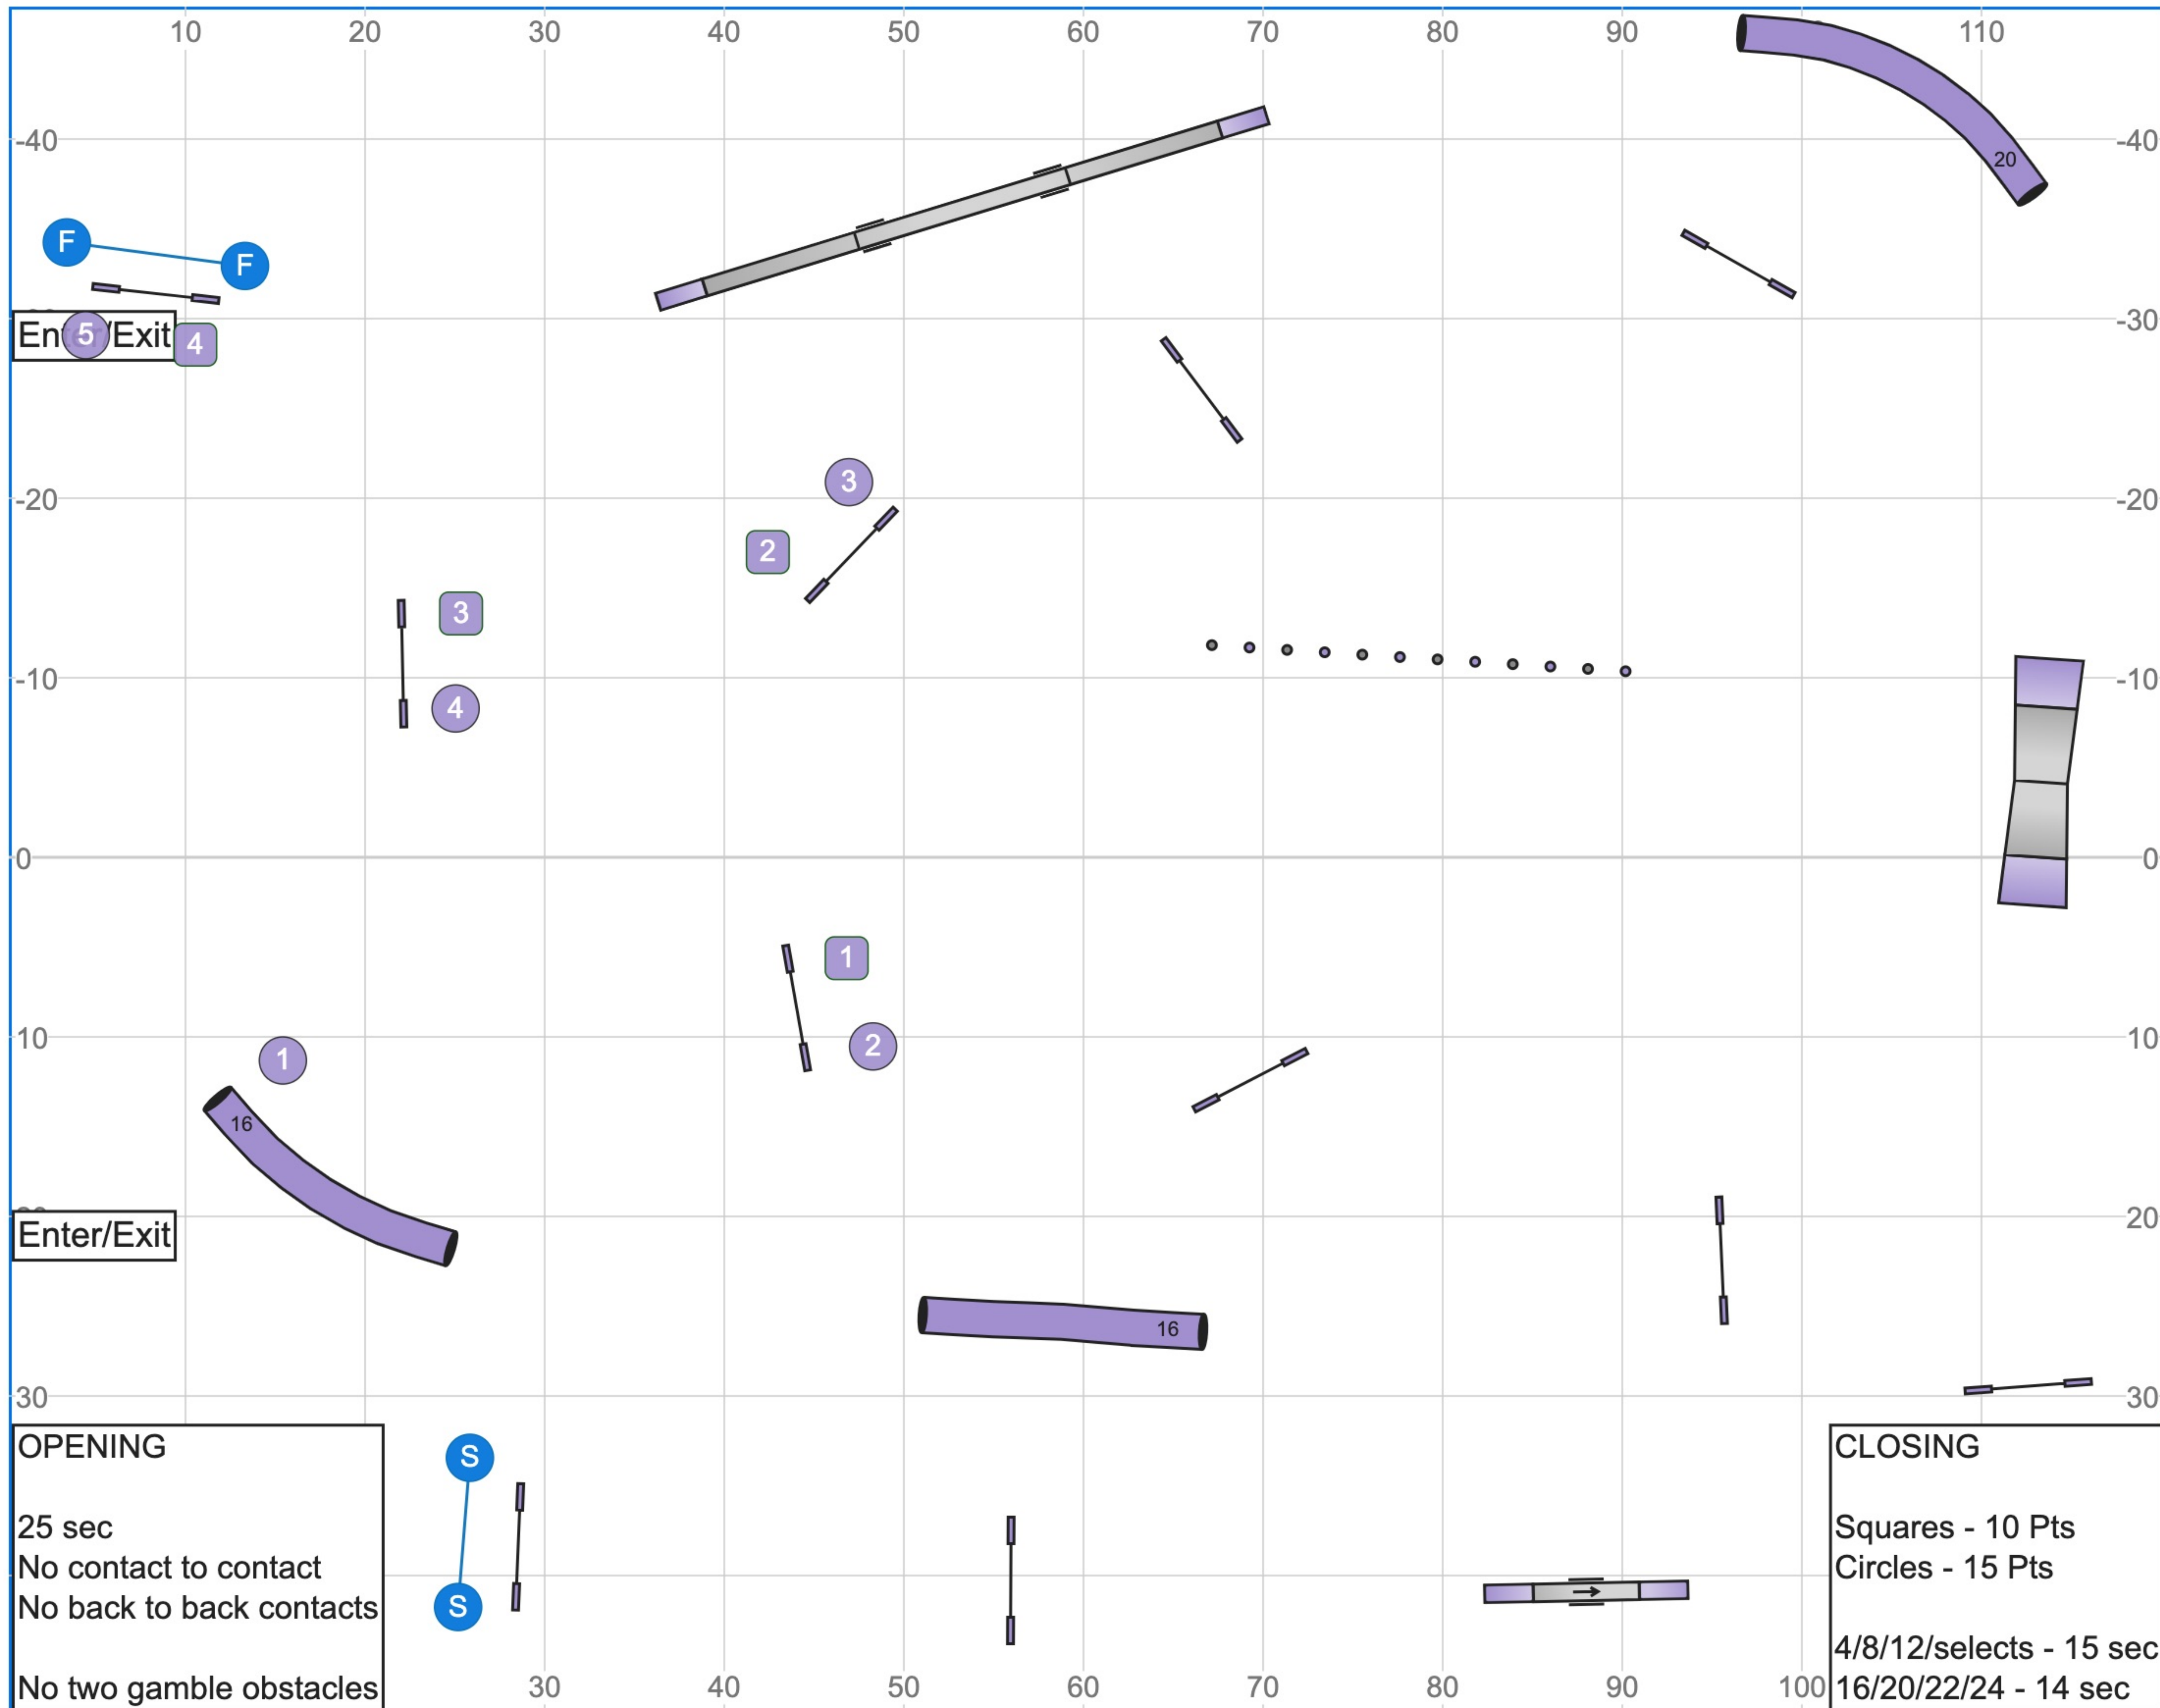

05 MHAA | 3.30.24 | S/C Gamblers | Peyton Green

Mar 28, 2024 10:29 AM (v8.13.1)

Path length (ft):130.8 | 83.9

www.smarteragility.com