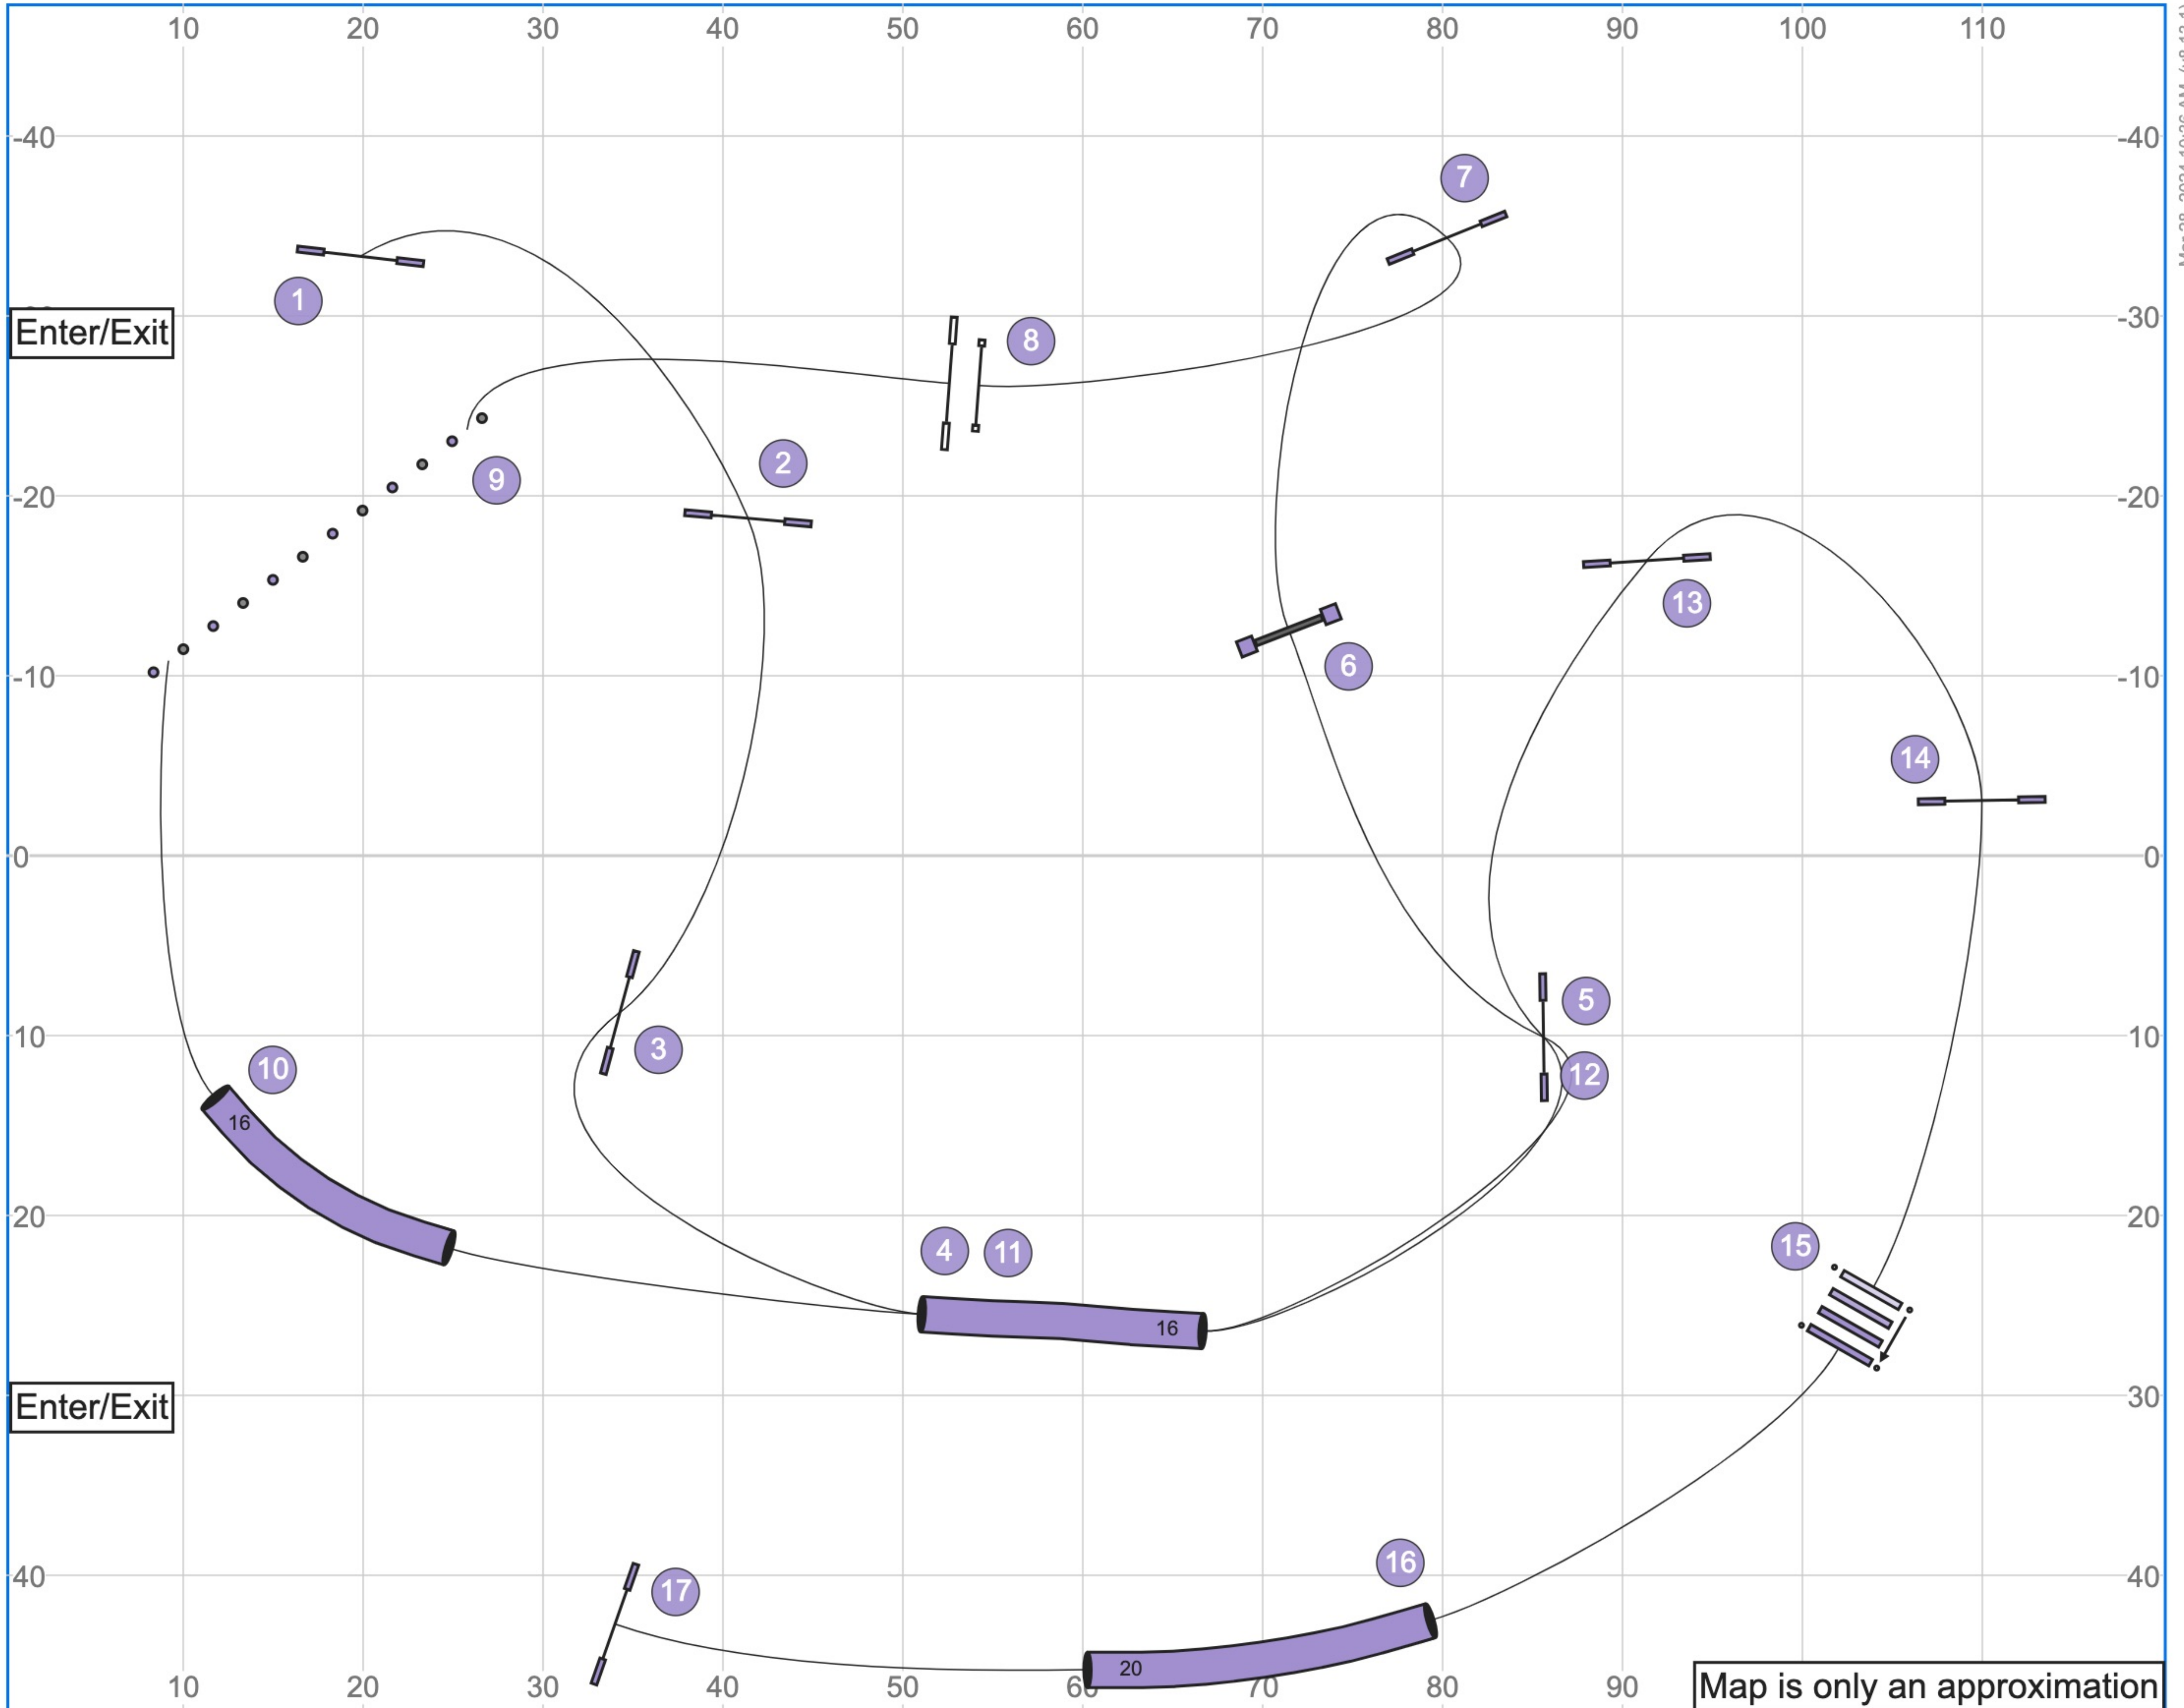

03 MHAA | 3.30.24 | S/C Jumping | Peyton Green

Mar 28, 2024 10:36 AM (v8.13.1)

Path length (ft):549.1

www.smarteragility.com