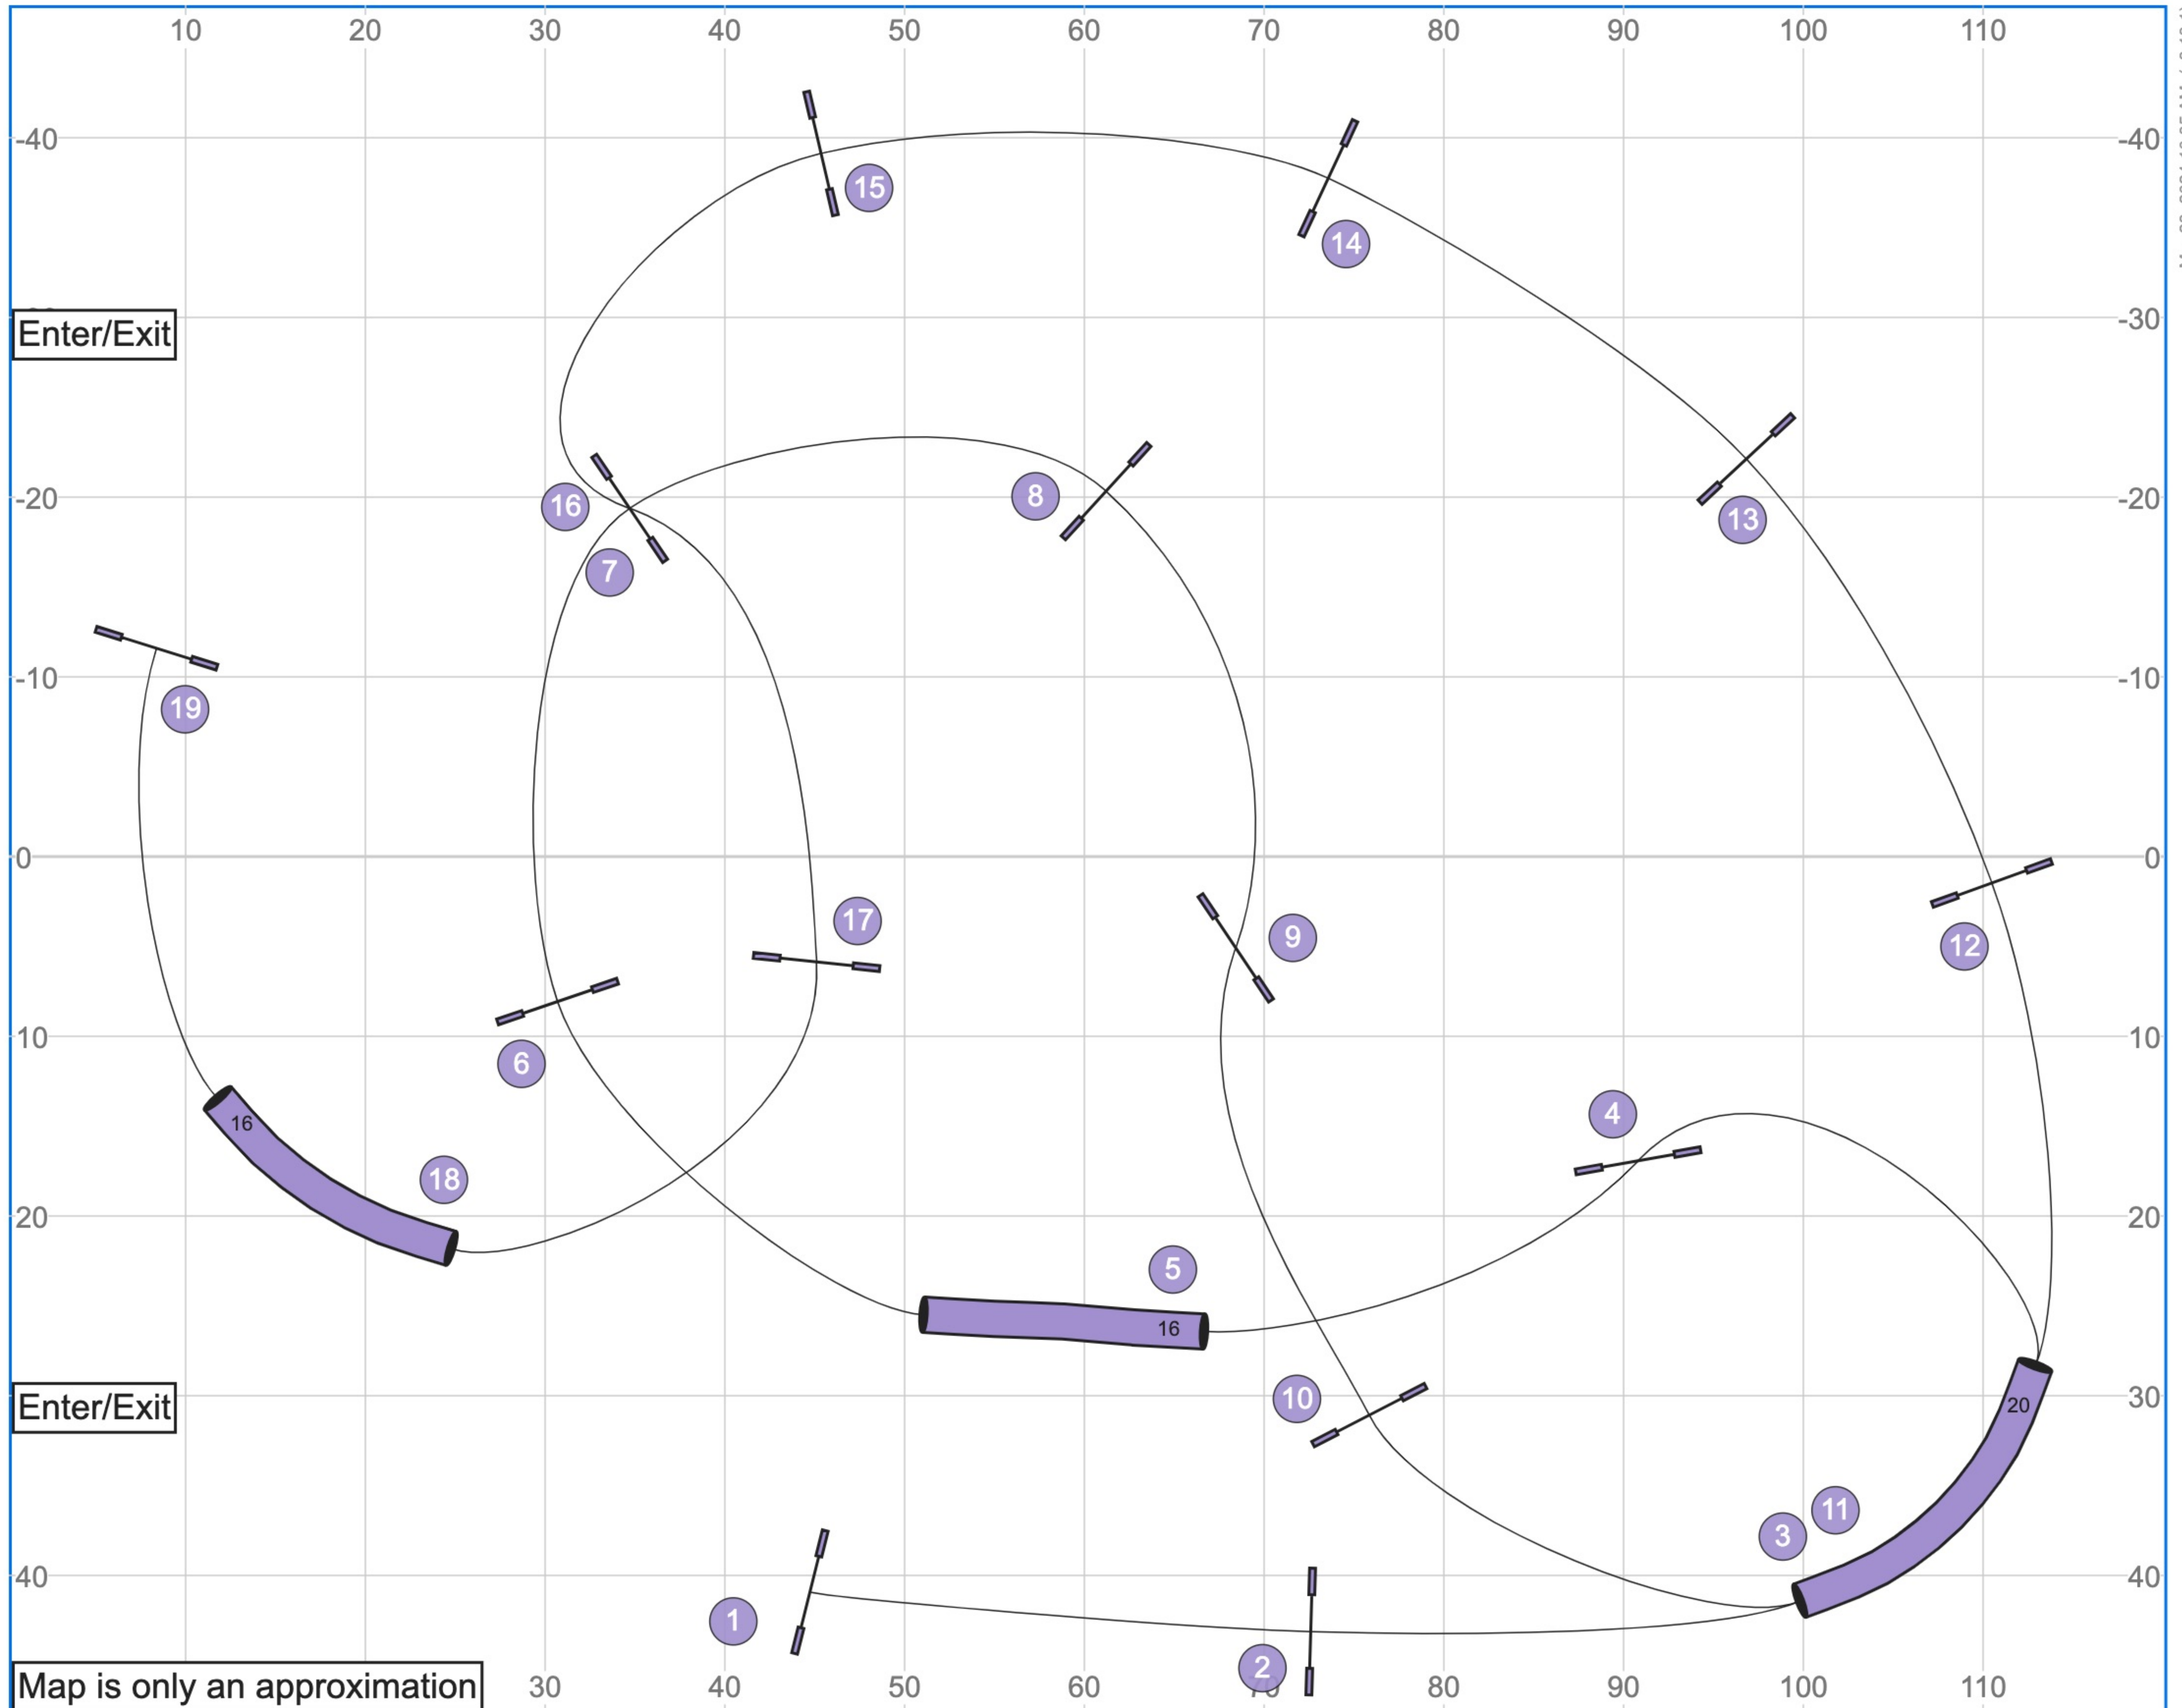

# 01 MHAA | 3.30.24 | S/C Speedstakes | Peyton Green

# 02 MHAA | 3.30.24 | B/N Speedstakes | Peyton Green

Path length (ft):481.2