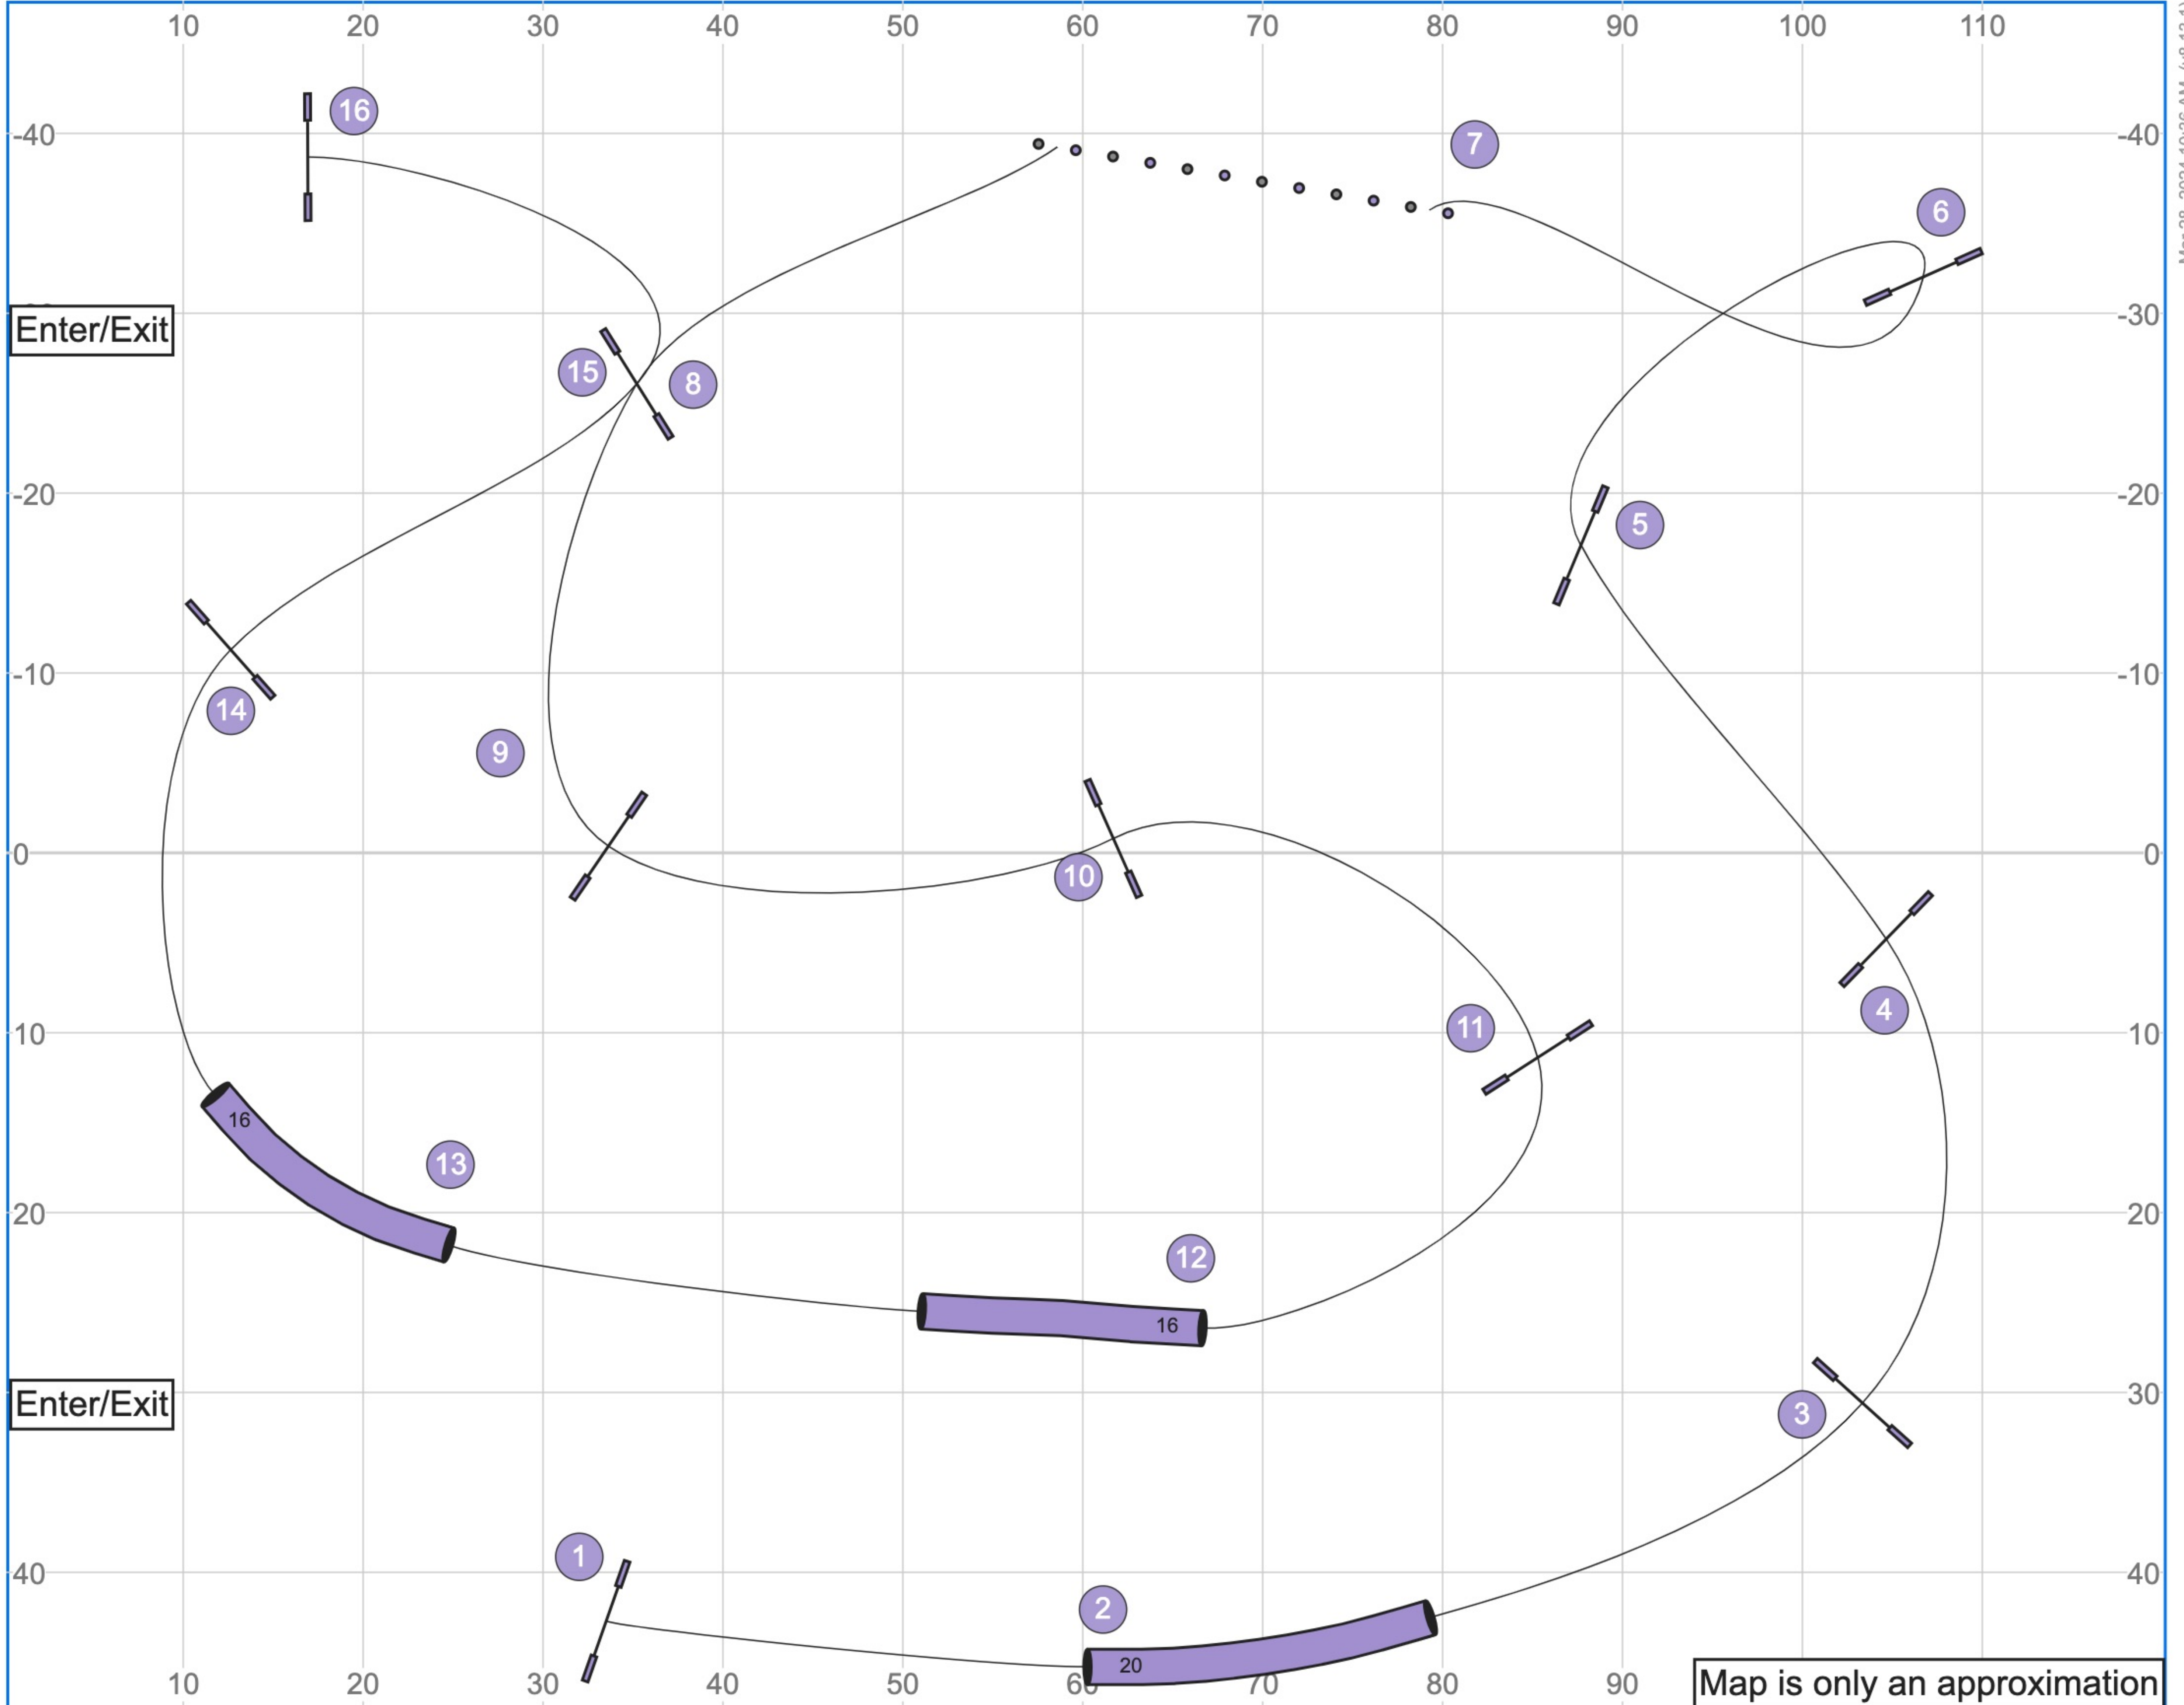

# 03 MHAA | 3.30.24 | S/C Jumping | Peyton Green

Mar 28, 2024 10:36 AM (v8.13.1)

Path length (ft):549.1

[www.smarteragility.com](http://www.smarteragility.com)

# 04 MHAA | 3.30.24 | B/N Jumping | Peyton Green

Path length (ft):491.7

[www.smarteragility.com](http://www.smarteragility.com)

Mar 28, 2024 10:36 AM (v8.13.1)

Map is only an approximation