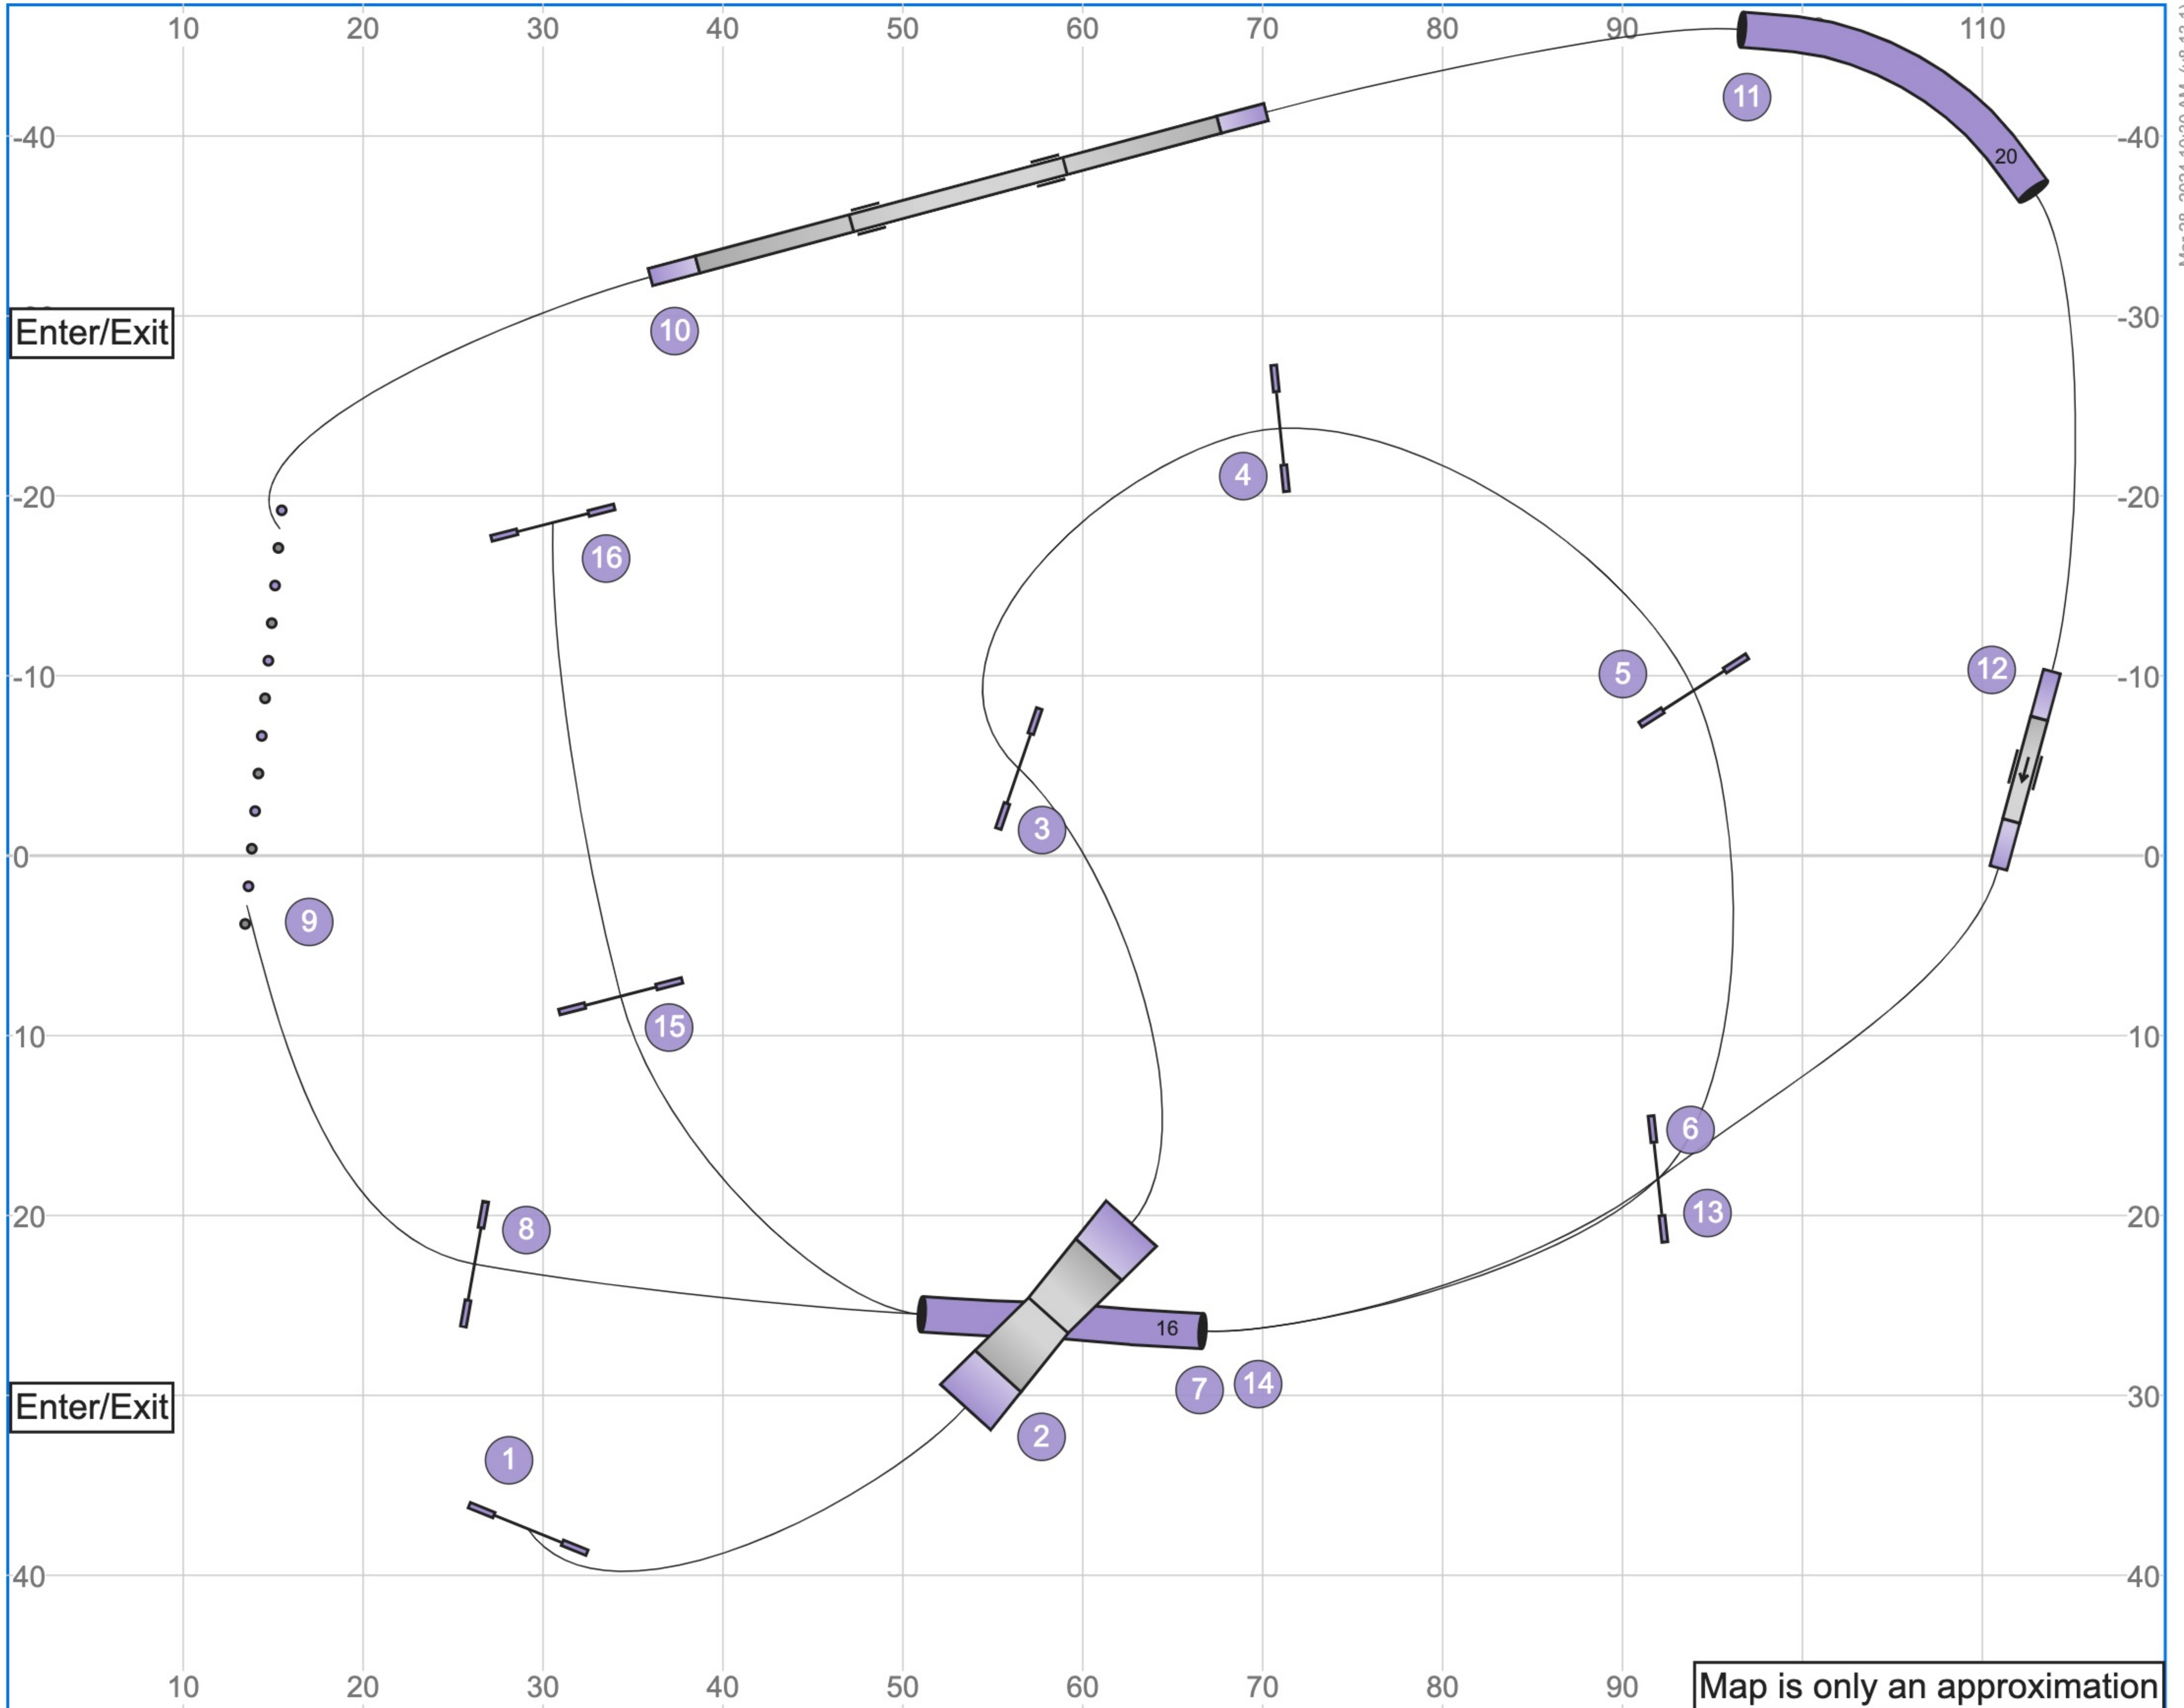

08 MHAA | 3.30.24 | B/N Agility | Peyton Green

Mar 28, 2024 10:30 AM (v8.13.1)

Path length (ft):546.3

www.smarteragility.com