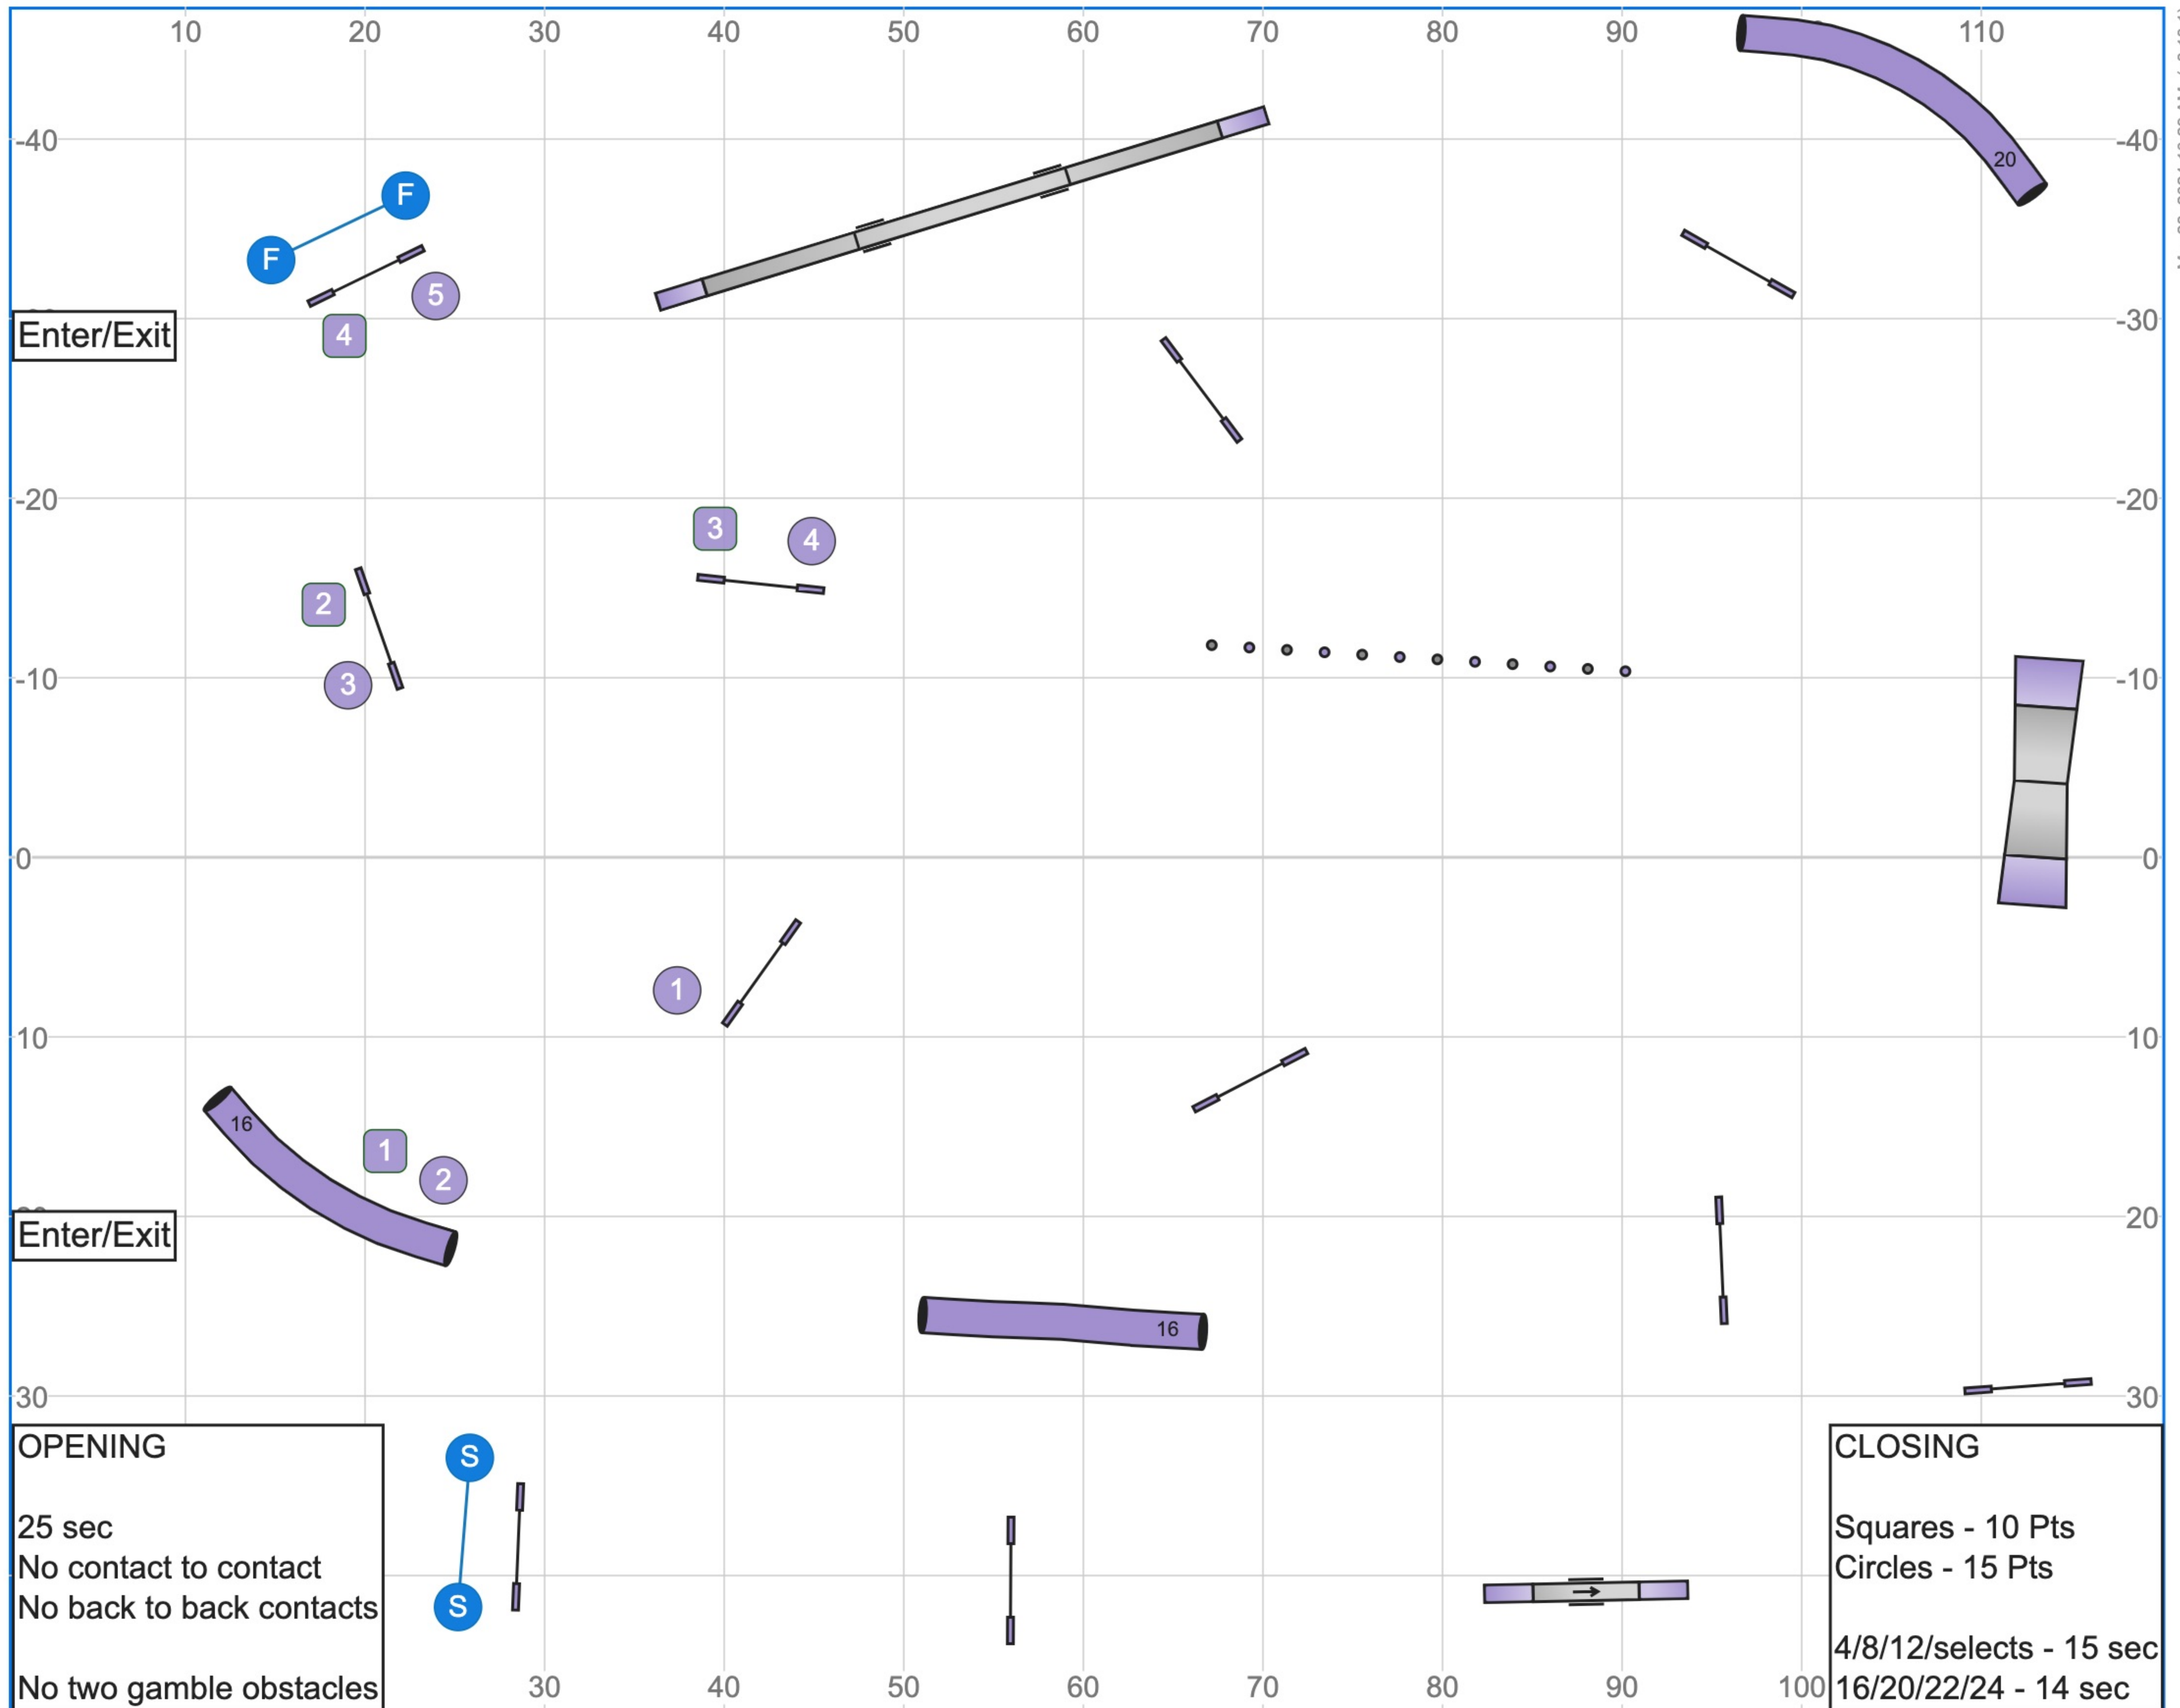

06 MHAA | 3.30.24 | B/N Gamblers | Peyton Green

Path length (ft):126.5 | 101

www.smarteragility.com

Mar 28, 2024 10:29 AM (v8.13.1)