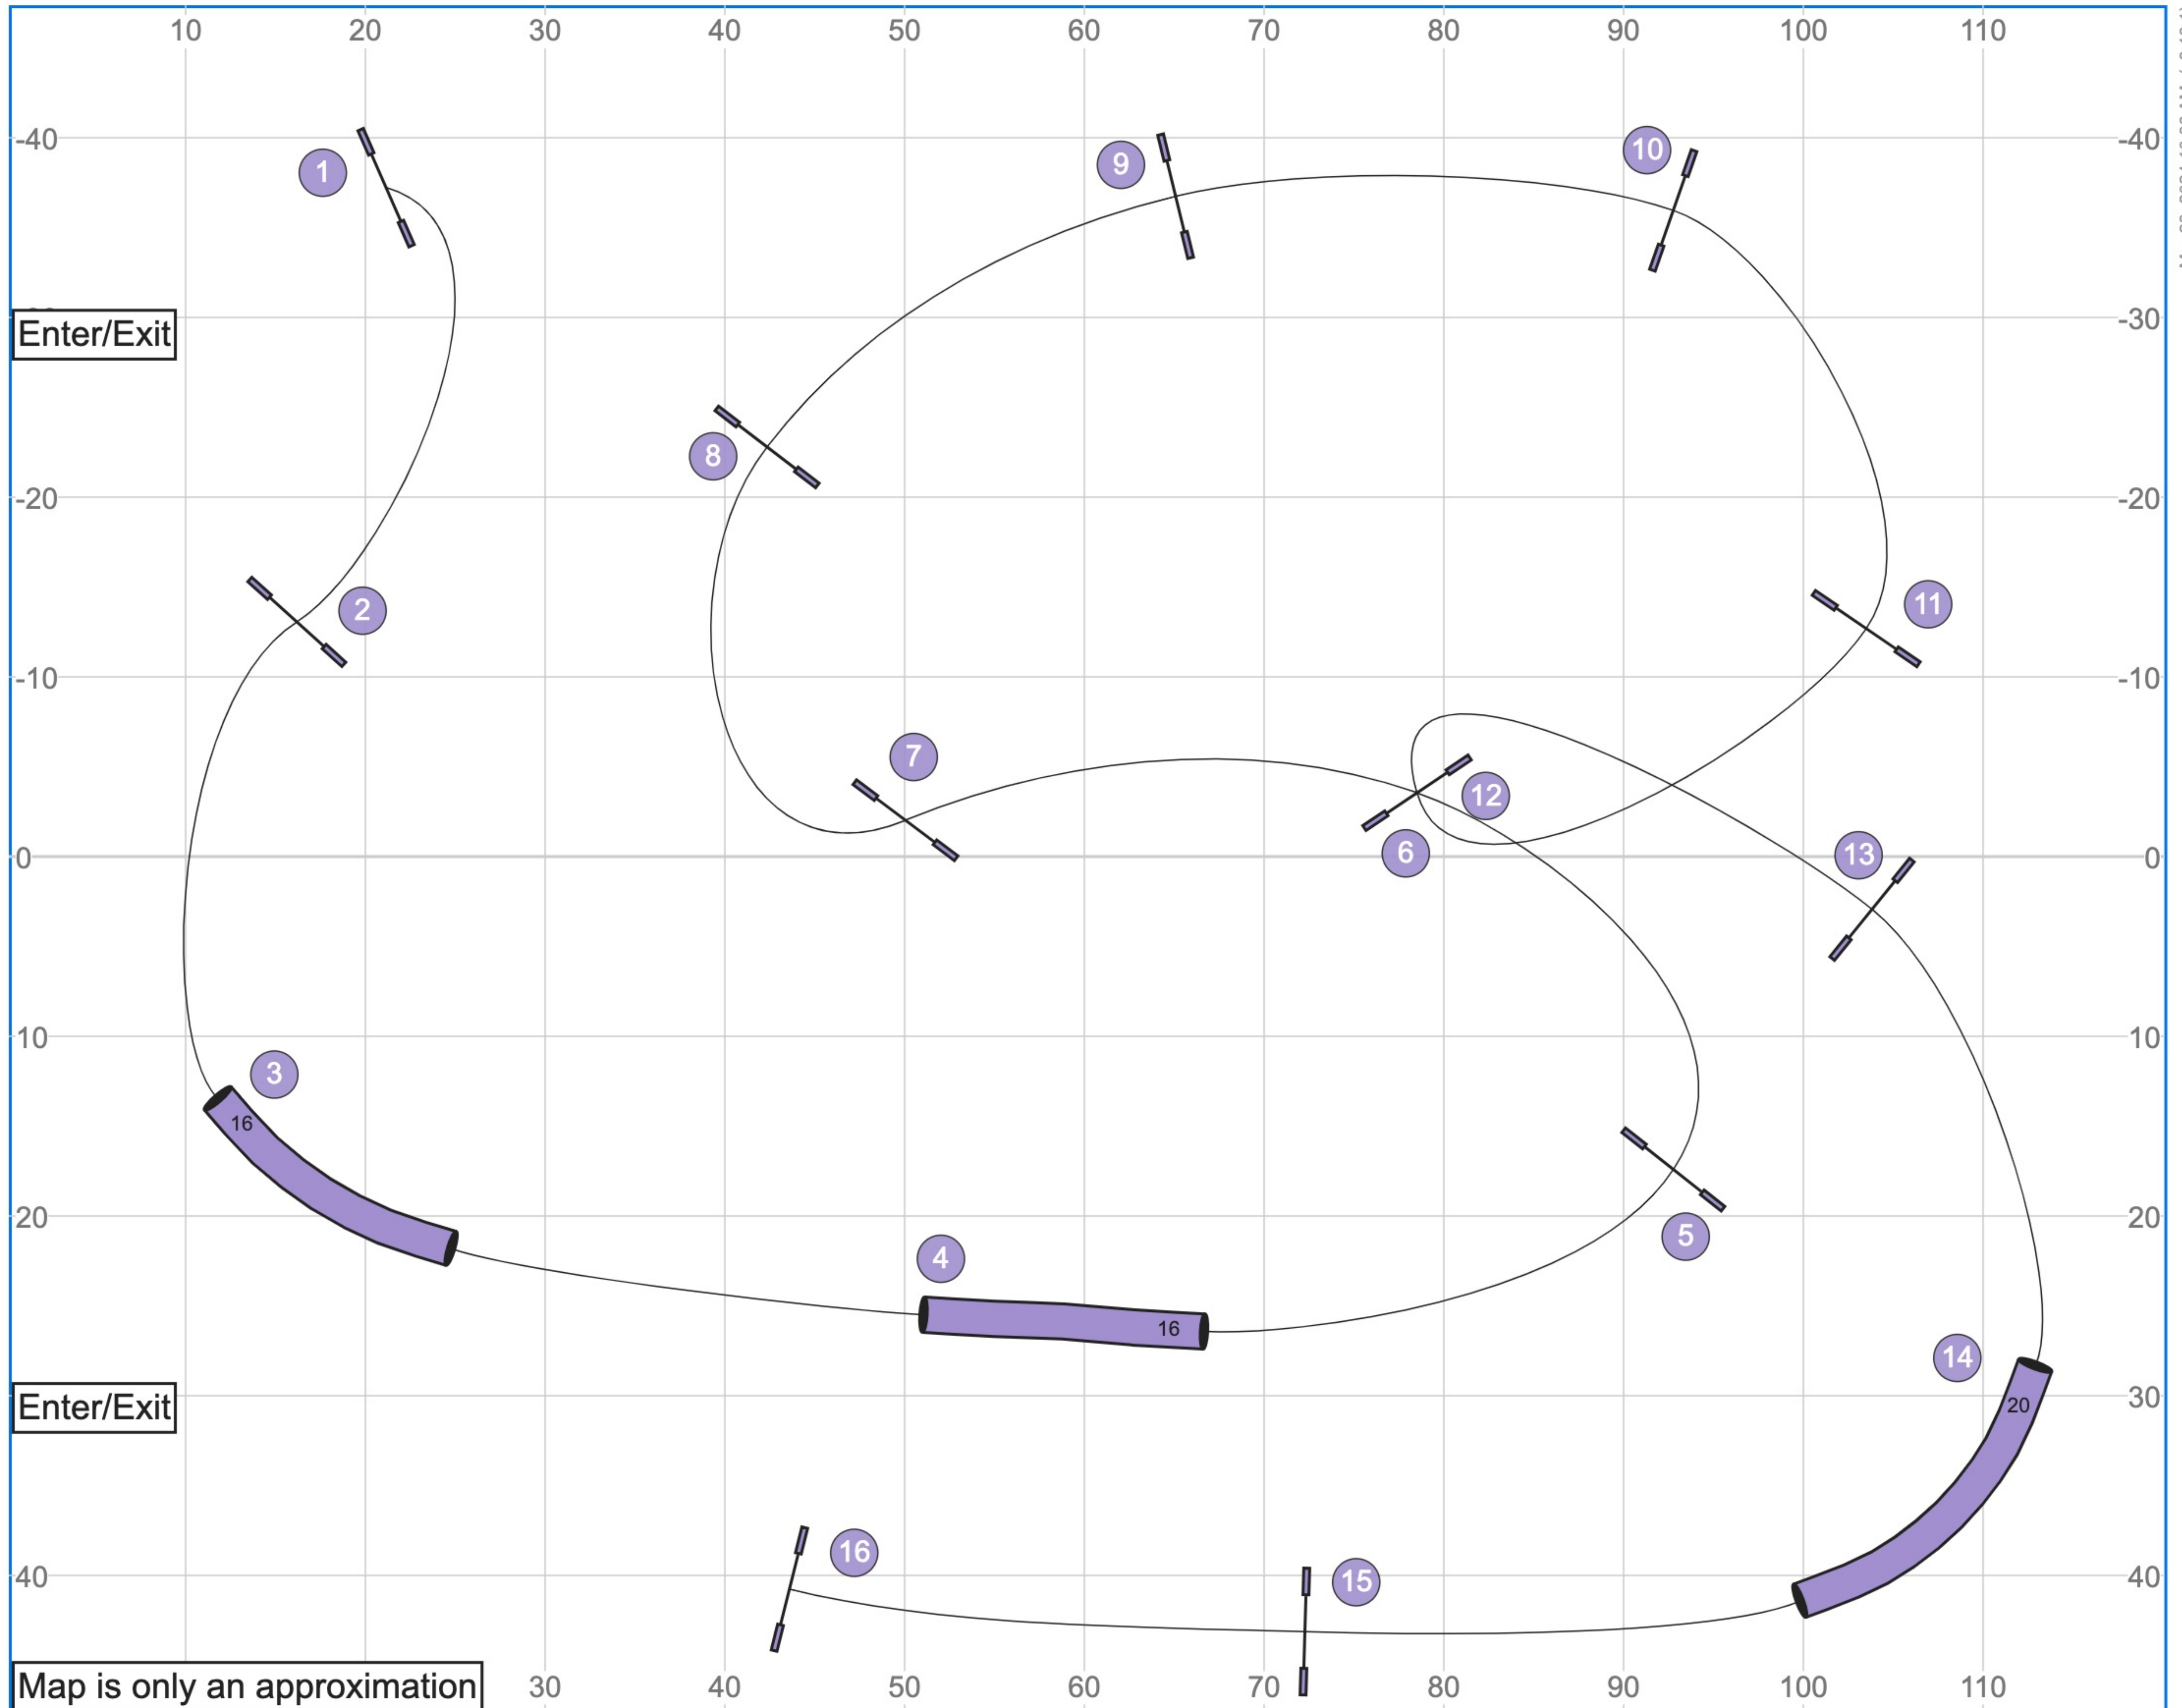

# 01 MHAA | 3.30.24 | S/C Speedstakes | Peyton Green

# 02 MHAA | 3.30.24 | B/N Speedstakes | Peyton Green

Path length (ft):481.2

# 03 MHAA | 3.30.24 | S/C Jumping | Peyton Green

Mar 28, 2024 10:36 AM (v8.13.1)

Path length (ft):549.1

[www.smarteragility.com](http://www.smarteragility.com)