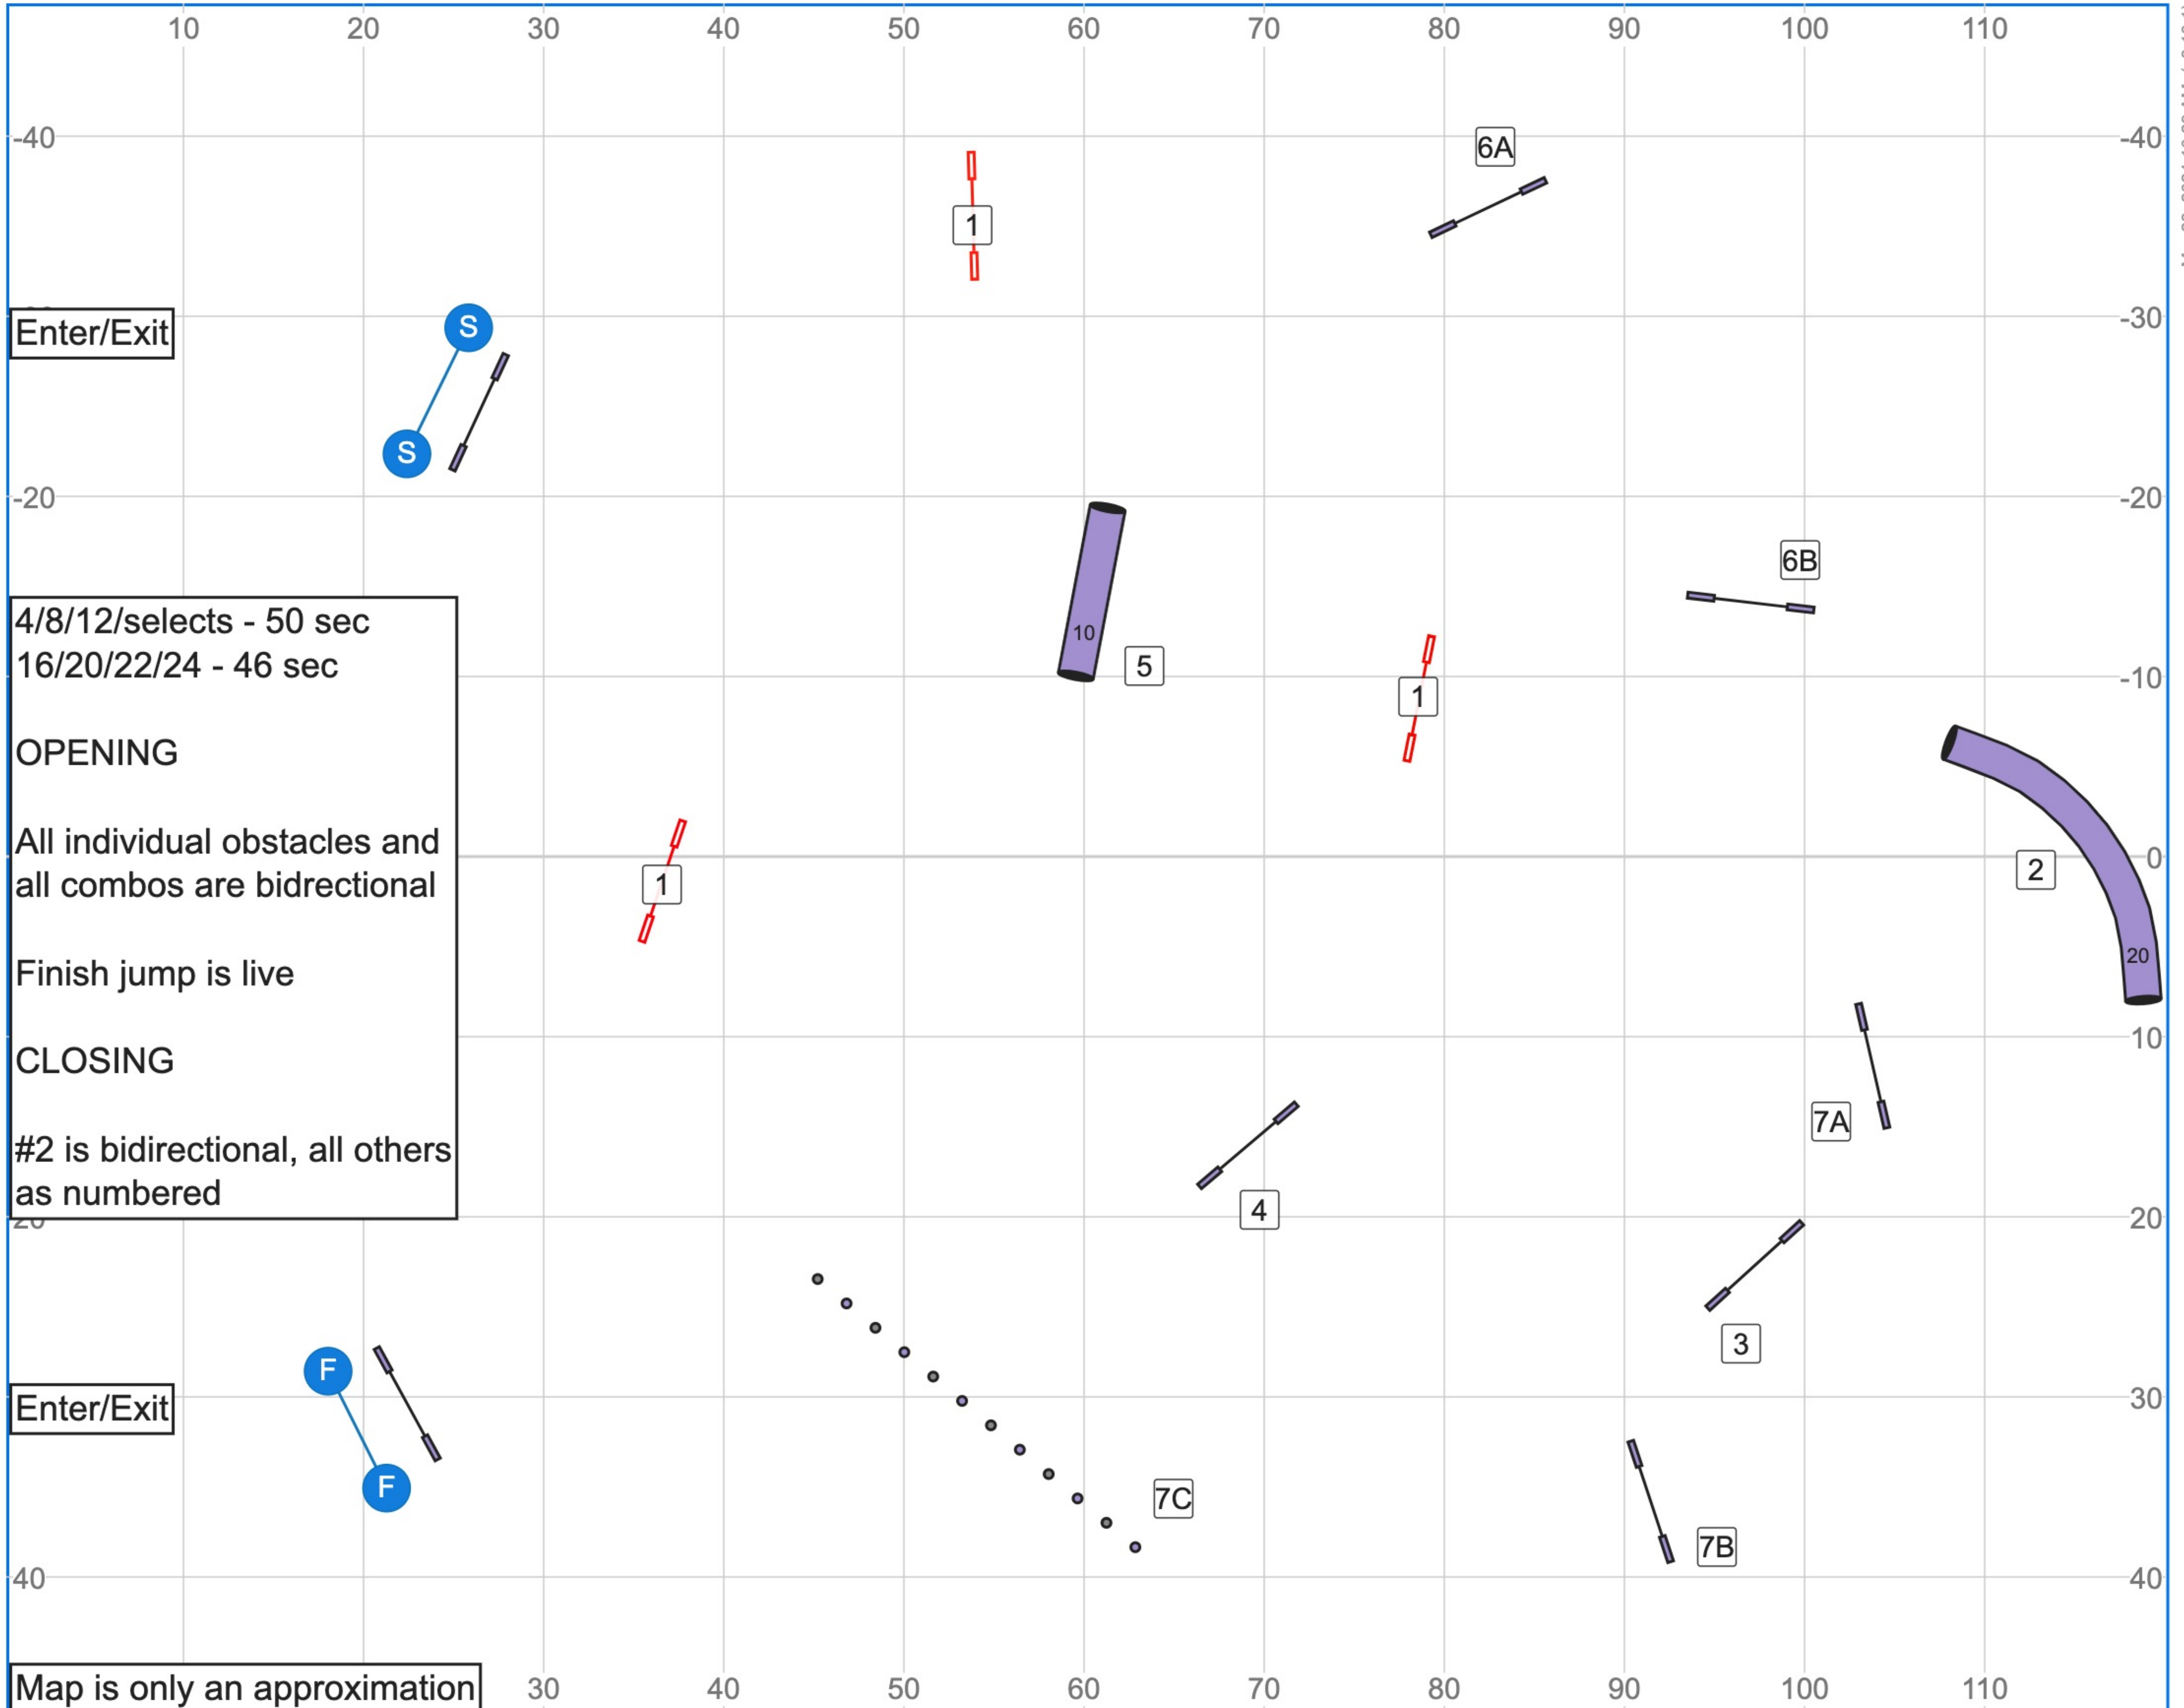

01 MHAA | 3.31.24 | S/C Agility | Peyton Green

Mar 28, 2024 10:34 AM (v8.13.1)

Path length (ft):615.1

Map is only an approximation

www.smarteragility.com

02 MHAA | 3.31.24 | B/N Agility | Peyton Green

Mar 28, 2024 10:34 AM (v8.13.1)

Path length (ft):550.5

www.smarteragility.com

03 MHAA | 3.31.24 | S/C Jumping | Peyton Green

Path length (ft):520.8

04 MHAA | 3.31.24 | B/N Jumping | Peyton Green

Mar 28, 2024 10:33 AM (v8.13.1)

Map is only an approximation

Path length (ft):477.1

www.smarteragility.com

05 MHAA | 3.31.24 | S/C Snooker | Peyton Green

Mar 28, 2024 10:29 AM (v8.13.1)

06 MHAA | 3.31.24 | B/N Snooker | Peyton Green

Mar 28, 2024 10:29 AM (v8.13.1)

07 MHAA | 3.31.24 | S/C Speedstakes | Peyton Green

Mar 28, 2024 10:32 AM (v8.13.1)

Path length (ft):493.8

www.smarteragility.com

08 MHAA | 3.31.24 | B/N Speedstakes | Peyton Green

Mar 28, 2024 10:32 AM (v8.13.1)

Map is only an approximation

Path length (ft):512.6