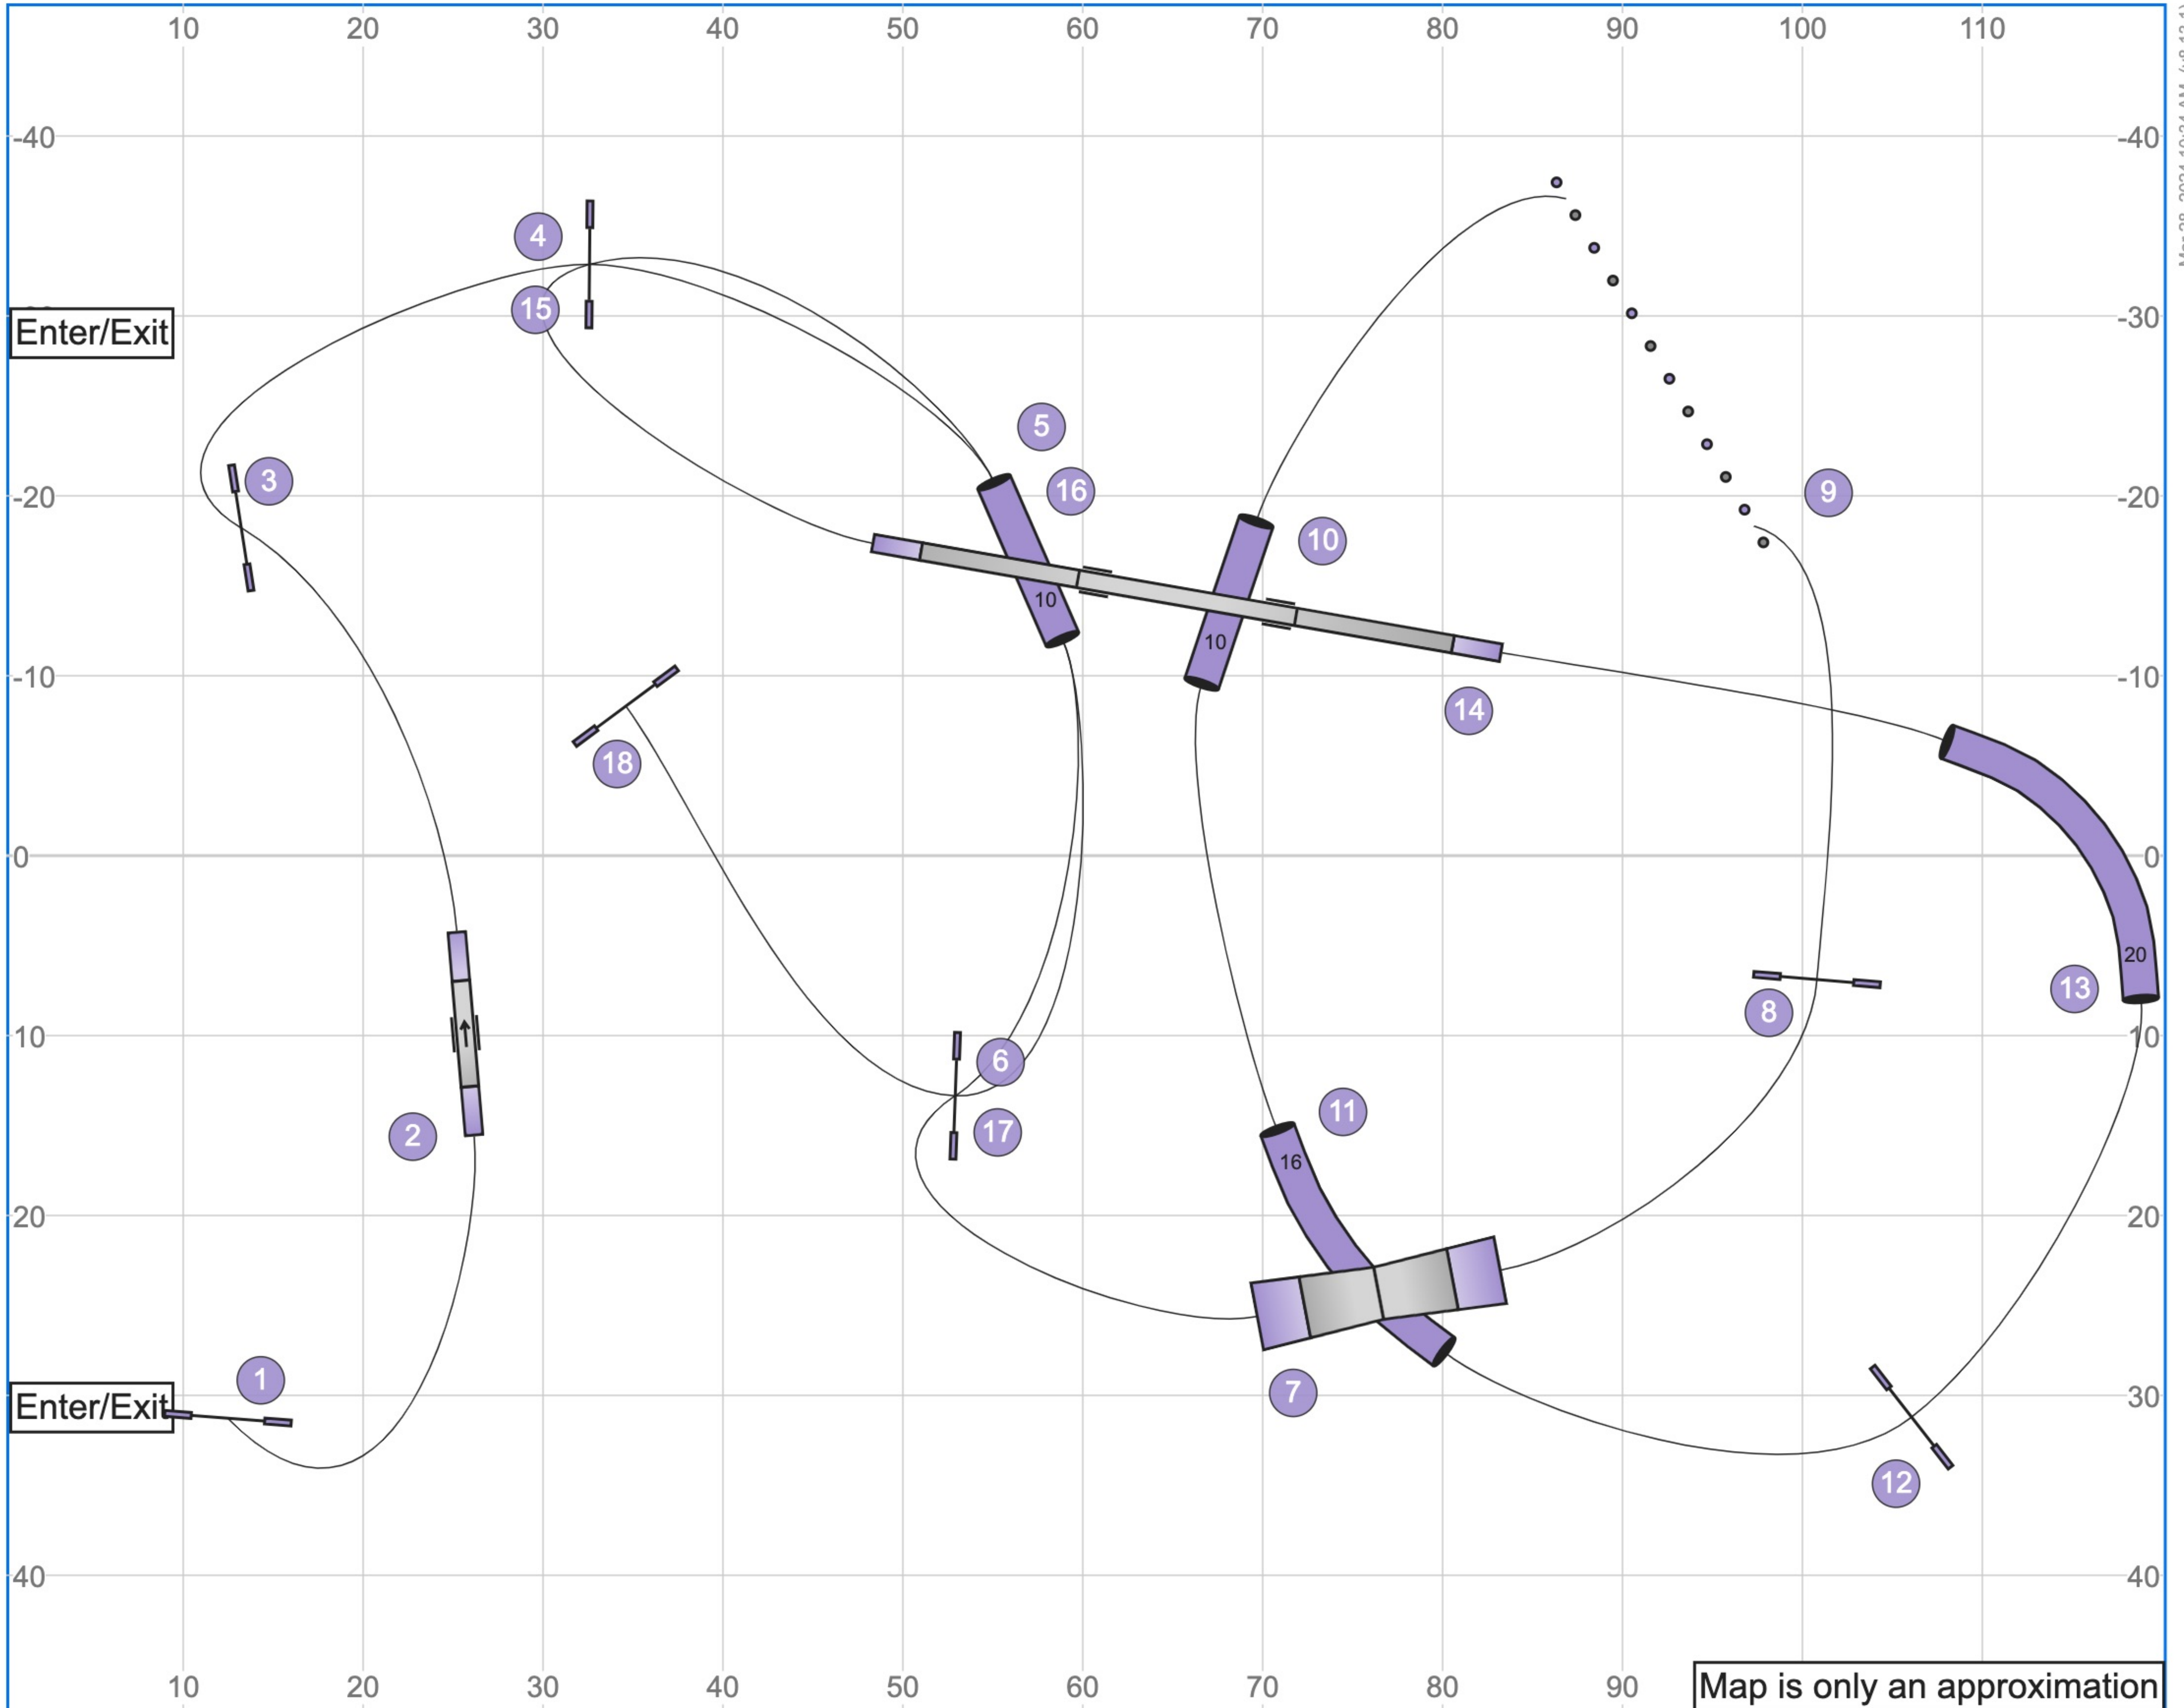

01 MHAA | 3.31.24 | S/C Agility | Peyton Green

Mar 28, 2024 10:34 AM (v8.13.1)

Path length (ft):615.1

Map is only an approximation

www.smarteragility.com

02 MHAA | 3.31.24 | B/N Agility | Peyton Green

Mar 28, 2024 10:34 AM (v8.13.1)

Path length (ft):550.5

www.smarteragility.com

03 MHAA | 3.31.24 | S/C Jumping | Peyton Green

Path length (ft):520.8

04 MHAA | 3.31.24 | B/N Jumping | Peyton Green

Mar 28, 2024 10:33 AM (v8.13.1)

Map is only an approximation

Path length (ft):477.1

www.smarteragility.com

05 MHAA | 3.31.24 | S/C Snooker | Peyton Green

Mar 28, 2024 10:29 AM (v8.13.1)

06 MHAA | 3.31.24 | B/N Snooker | Peyton Green

Mar 28, 2024 10:29 AM (v8.13.1)

07 MHAA | 3.31.24 | S/C Speedstakes | Peyton Green

Mar 28, 2024 10:32 AM (v8.13.1)

Path length (ft):493.8

www.smarteragility.com

08 MHAA | 3.31.24 | B/N Speedstakes | Peyton Green

Mar 28, 2024 10:32 AM (v8.13.1)

Map is only an approximation

Path length (ft):512.6