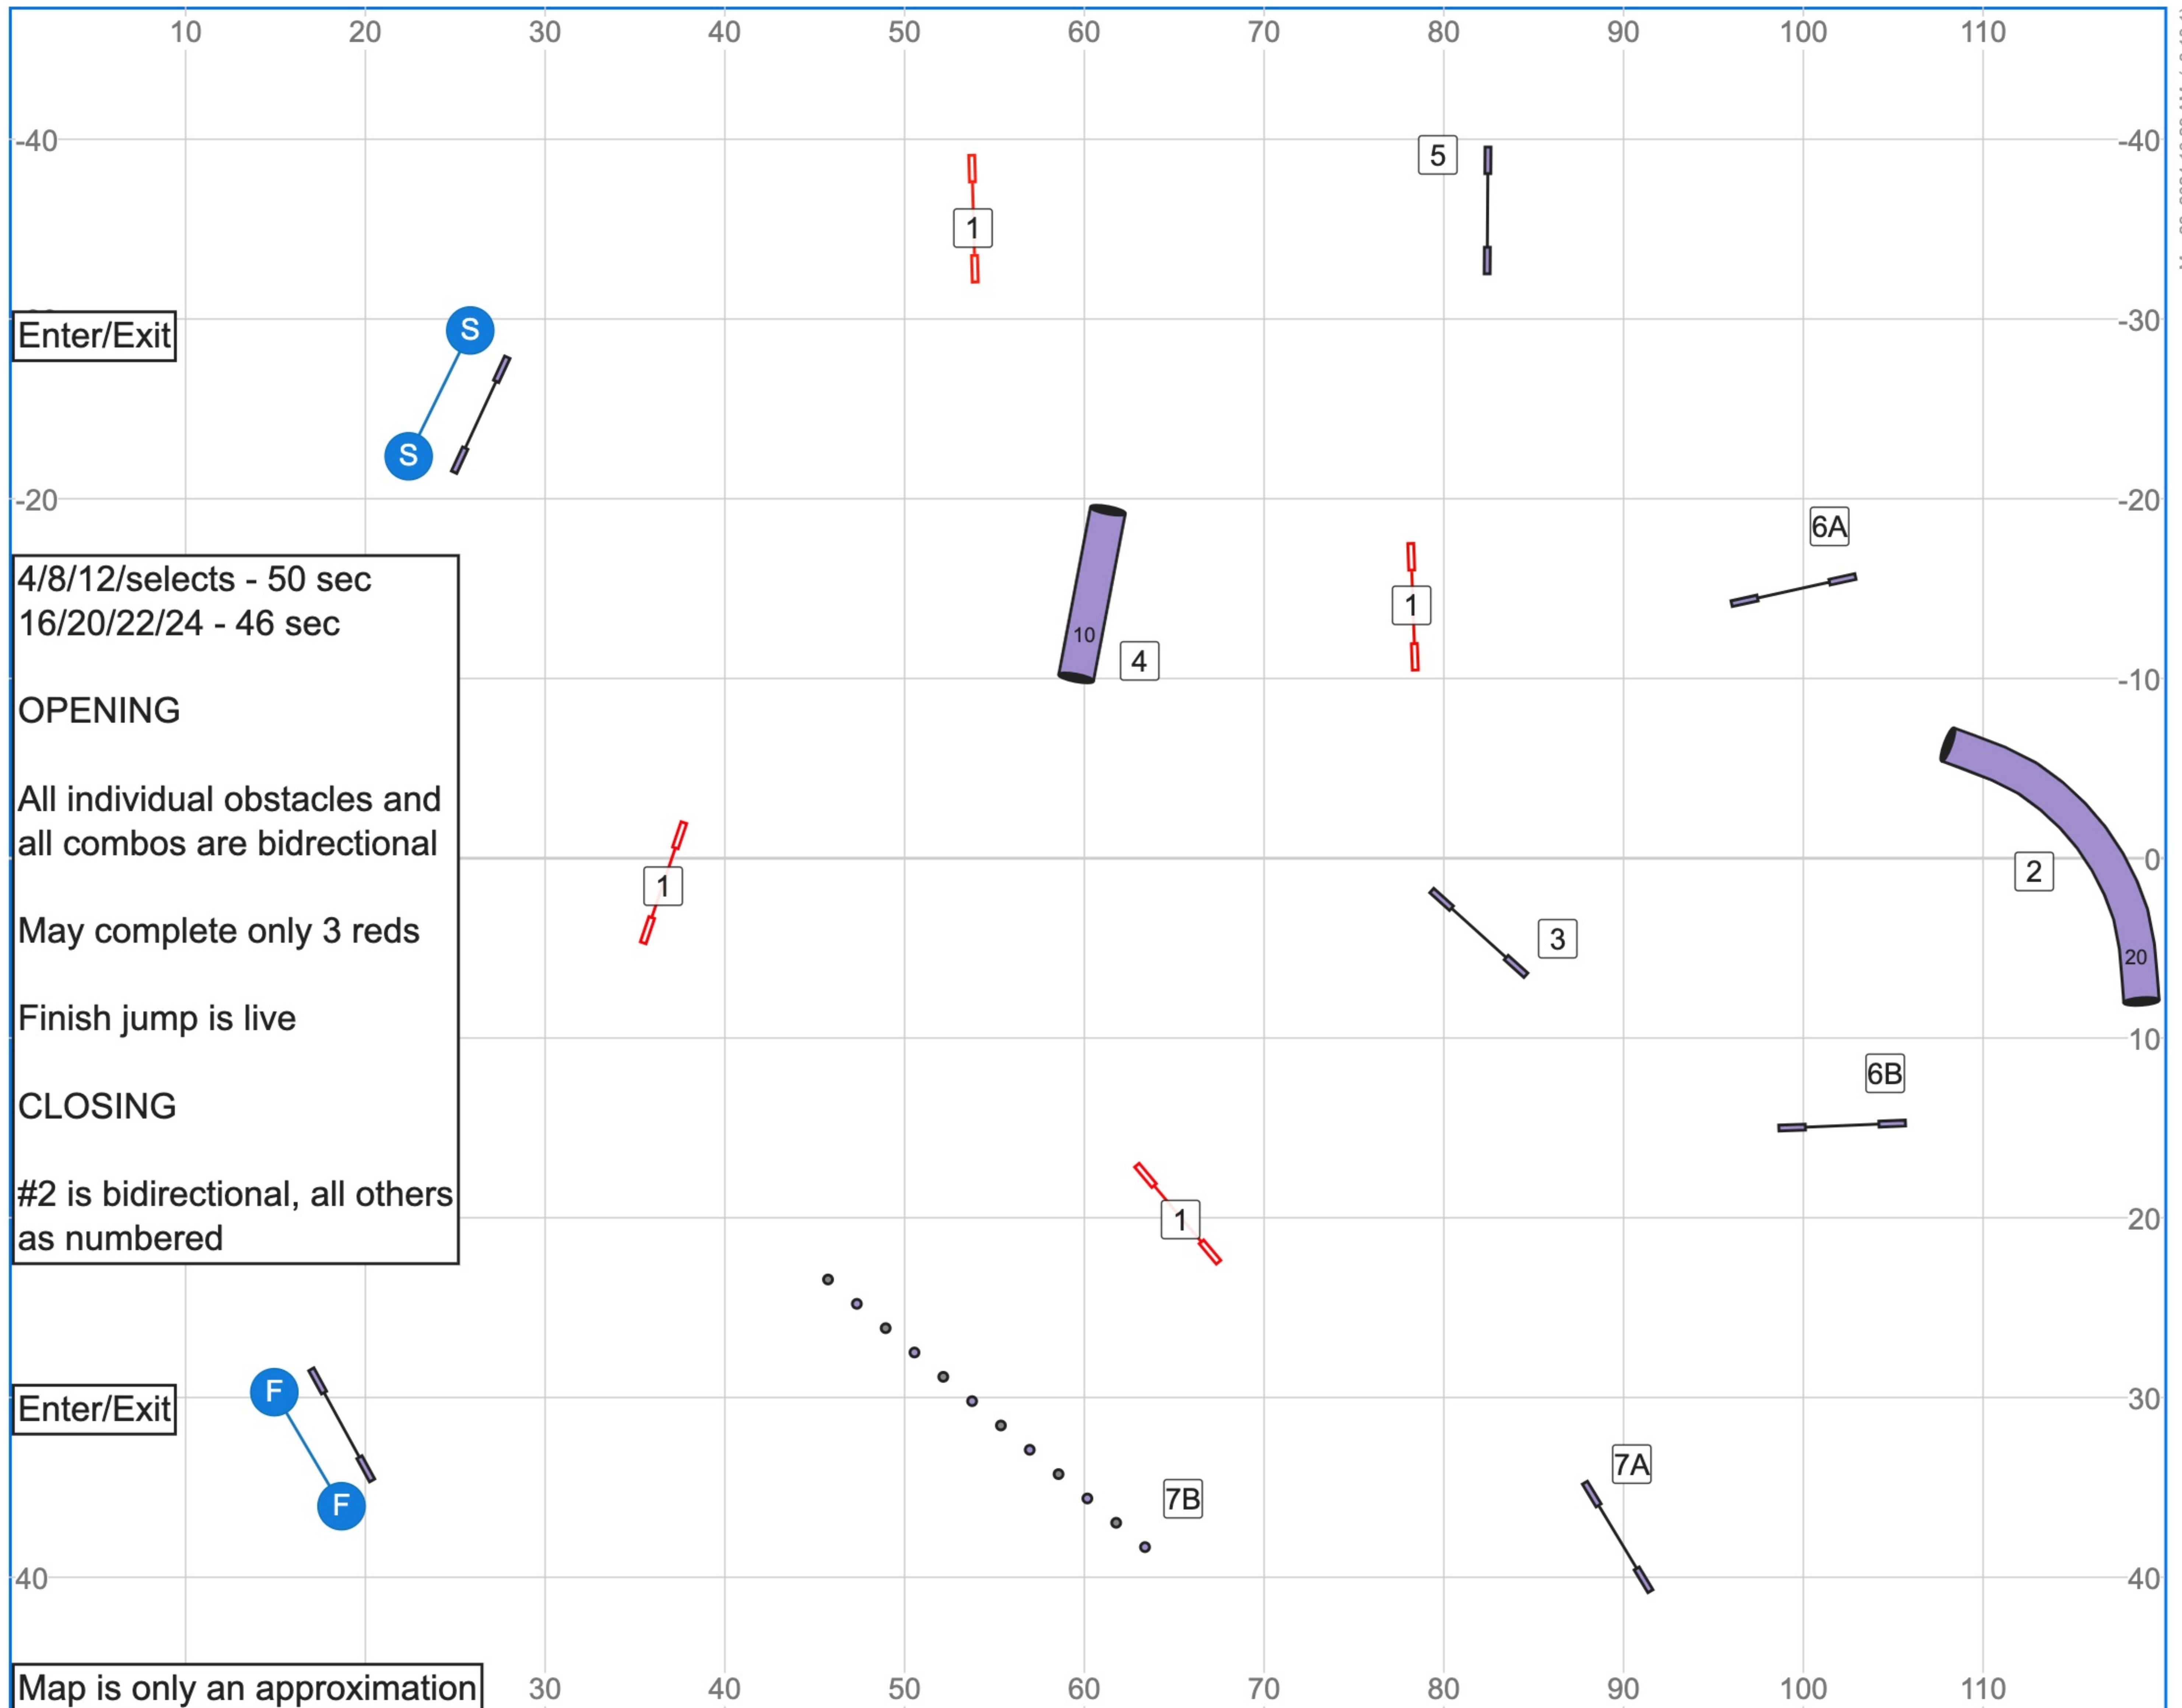

Path length (ft):477.1

www.smarteragility.com

05 MHAA | 3.31.24 | S/C Snooker | Peyton Green

Mar 28, 2024 10:29 AM (v8.13.1)

06 MHAA | 3.31.24 | B/N Snooker | Peyton Green

Mar 28, 2024 10:29 AM (v8.13.1)

07 MHAA | 3.31.24 | S/C Speedstakes | Peyton Green

Mar 28, 2024 10:32 AM (v8.13.1)

Path length (ft):493.8

www.smarteragility.com

08 MHAA | 3.31.24 | B/N Speedstakes | Peyton Green

Mar 28, 2024 10:32 AM (v8.13.1)

Map is only an approximation

Path length (ft):512.6