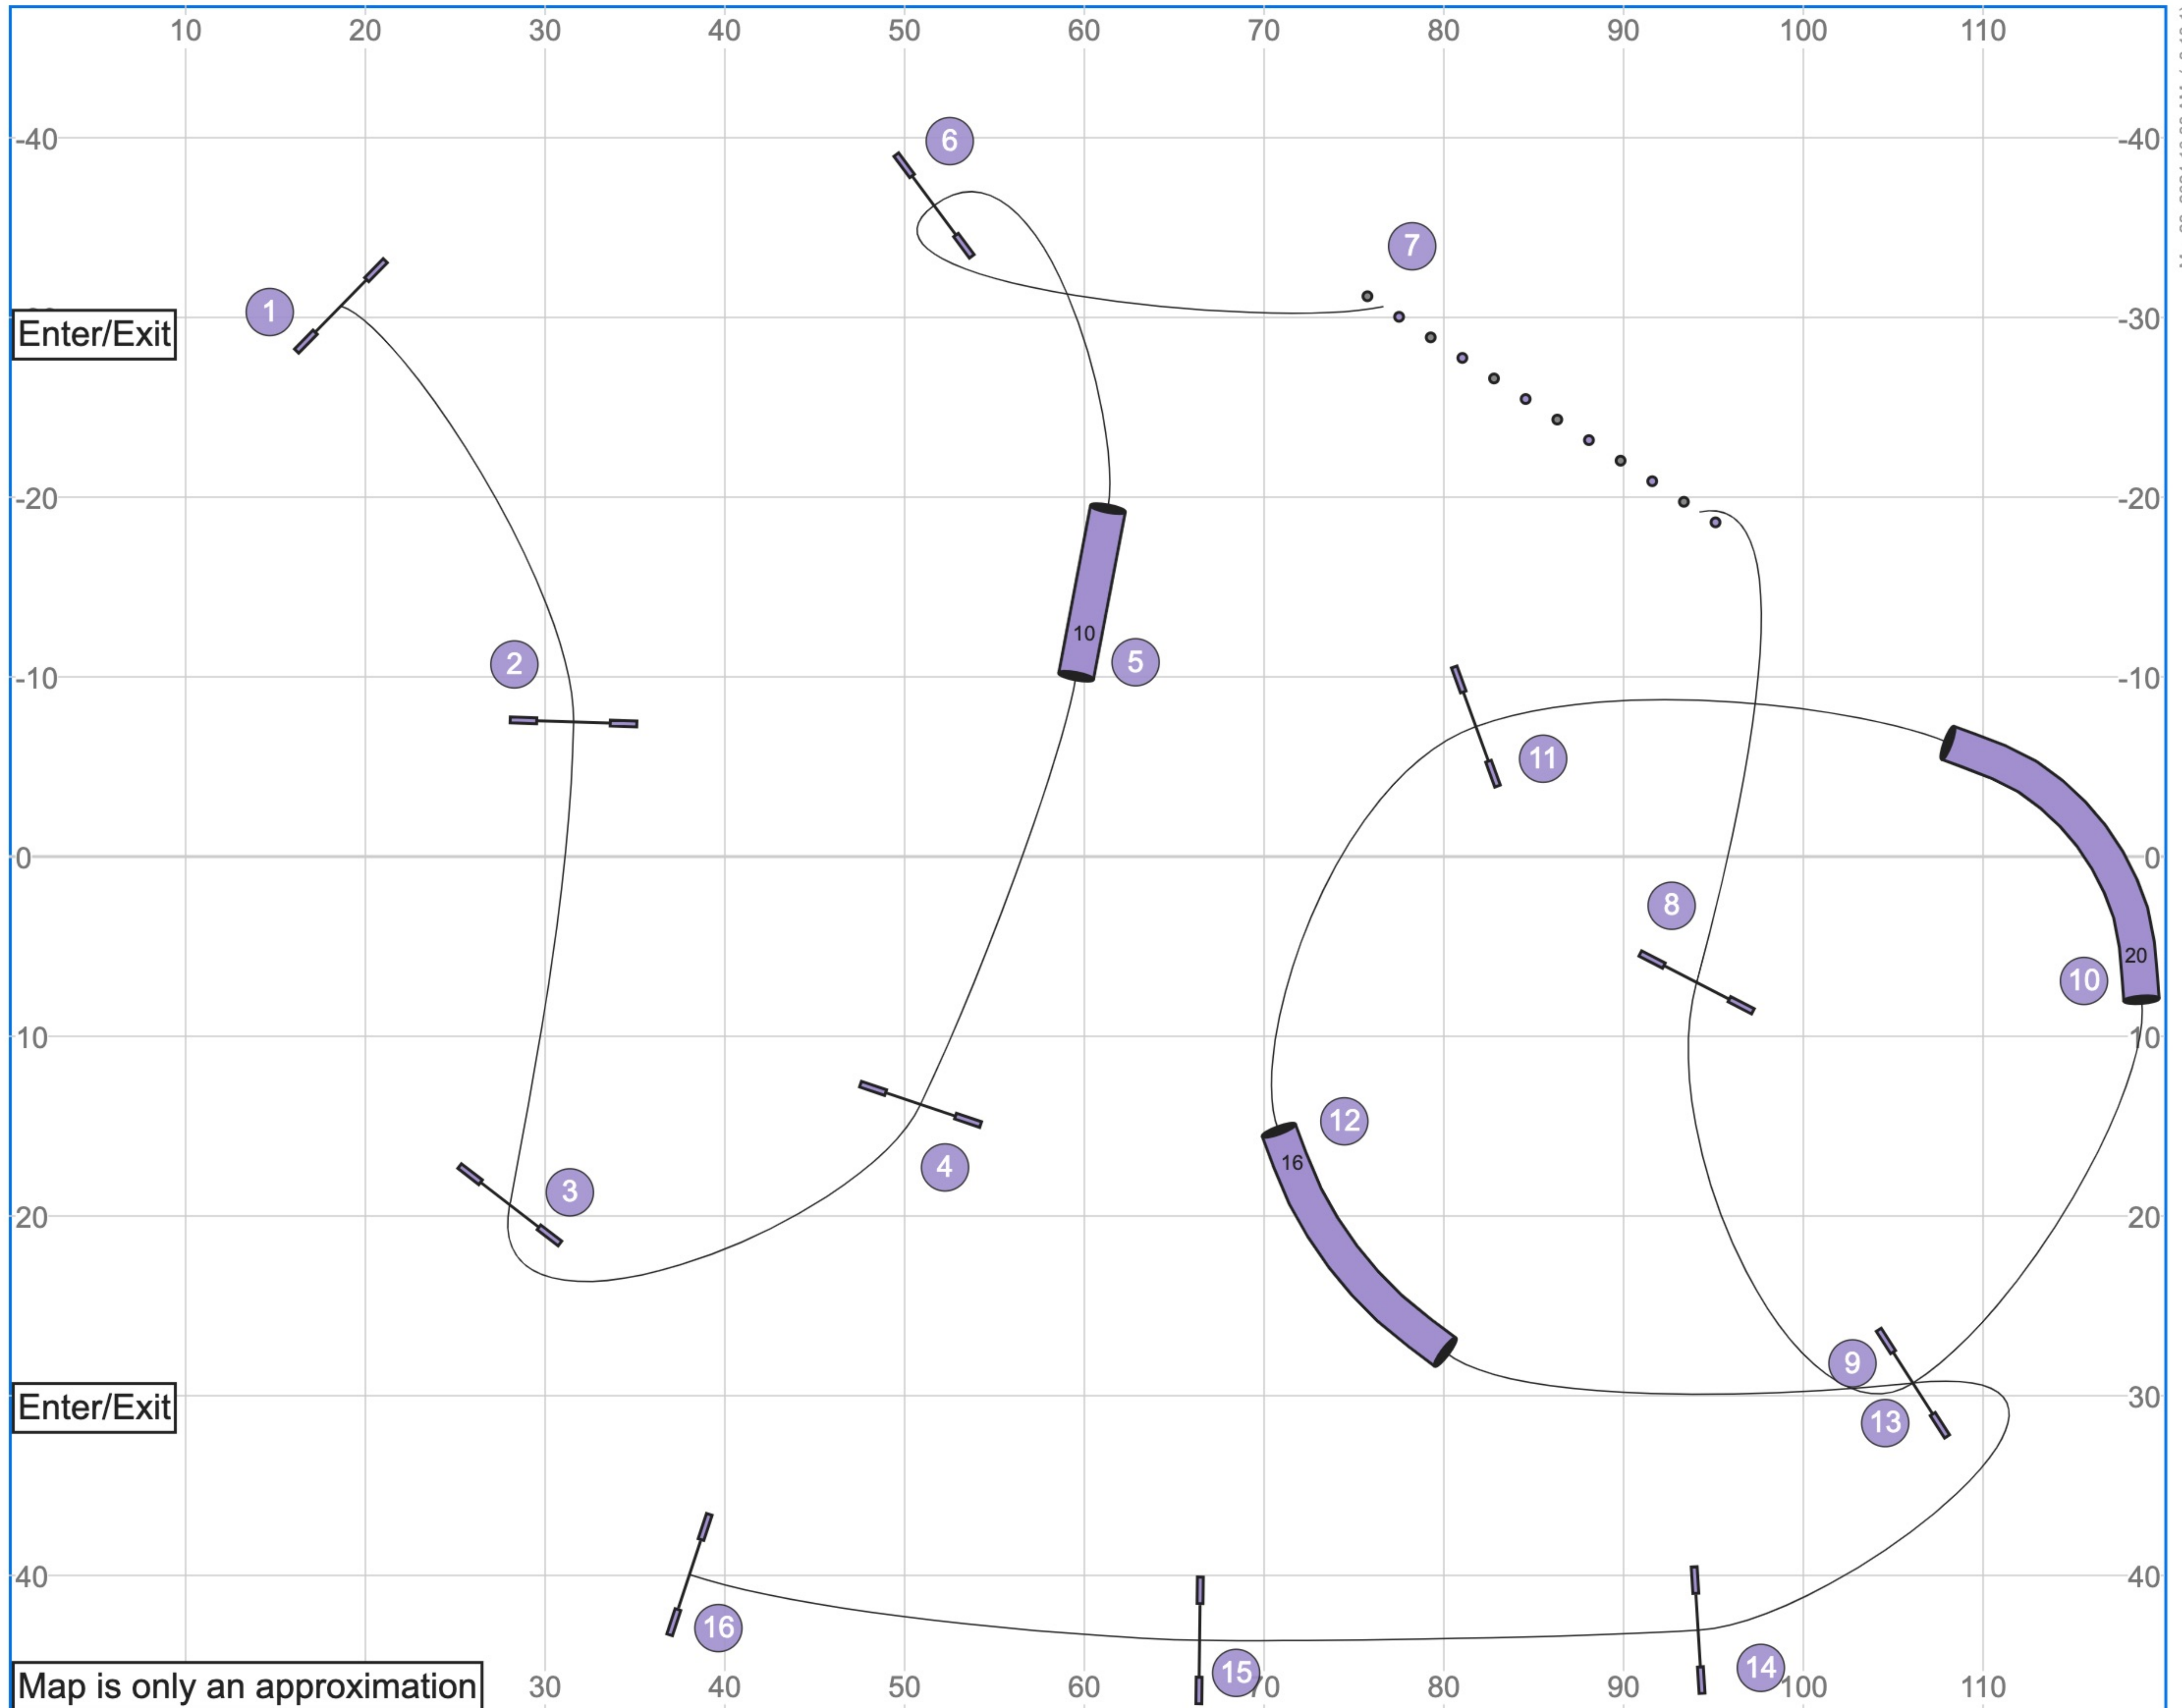

01 MHAA | 3.31.24 | S/C Agility | Peyton Green

Mar 28, 2024 10:34 AM (v8.13.1)

Path length (ft):615.1

Map is only an approximation

www.smarteragility.com

02 MHAA | 3.31.24 | B/N Agility | Peyton Green

Mar 28, 2024 10:34 AM (v8.13.1)

Path length (ft):550.5

www.smarteragility.com

03 MHAA | 3.31.24 | S/C Jumping | Peyton Green

Path length (ft):520.8

04 MHAA | 3.31.24 | B/N Jumping | Peyton Green

Mar 28, 2024 10:33 AM (v8.13.1)

Map is only an approximation

Path length (ft):477.1

www.smarteragility.com

05 MHAA | 3.31.24 | S/C Snooker | Peyton Green

Mar 28, 2024 10:29 AM (v8.13.1)

06 MHAA | 3.31.24 | B/N Snooker | Peyton Green

Mar 28, 2024 10:29 AM (v8.13.1)

07 MHAA | 3.31.24 | S/C Speedstakes | Peyton Green

Mar 28, 2024 10:32 AM (v8.13.1)

Path length (ft):493.8

www.smarteragility.com

08 MHAA | 3.31.24 | B/N Speedstakes | Peyton Green

Mar 28, 2024 10:32 AM (v8.13.1)

Map is only an approximation

Path length (ft):512.6