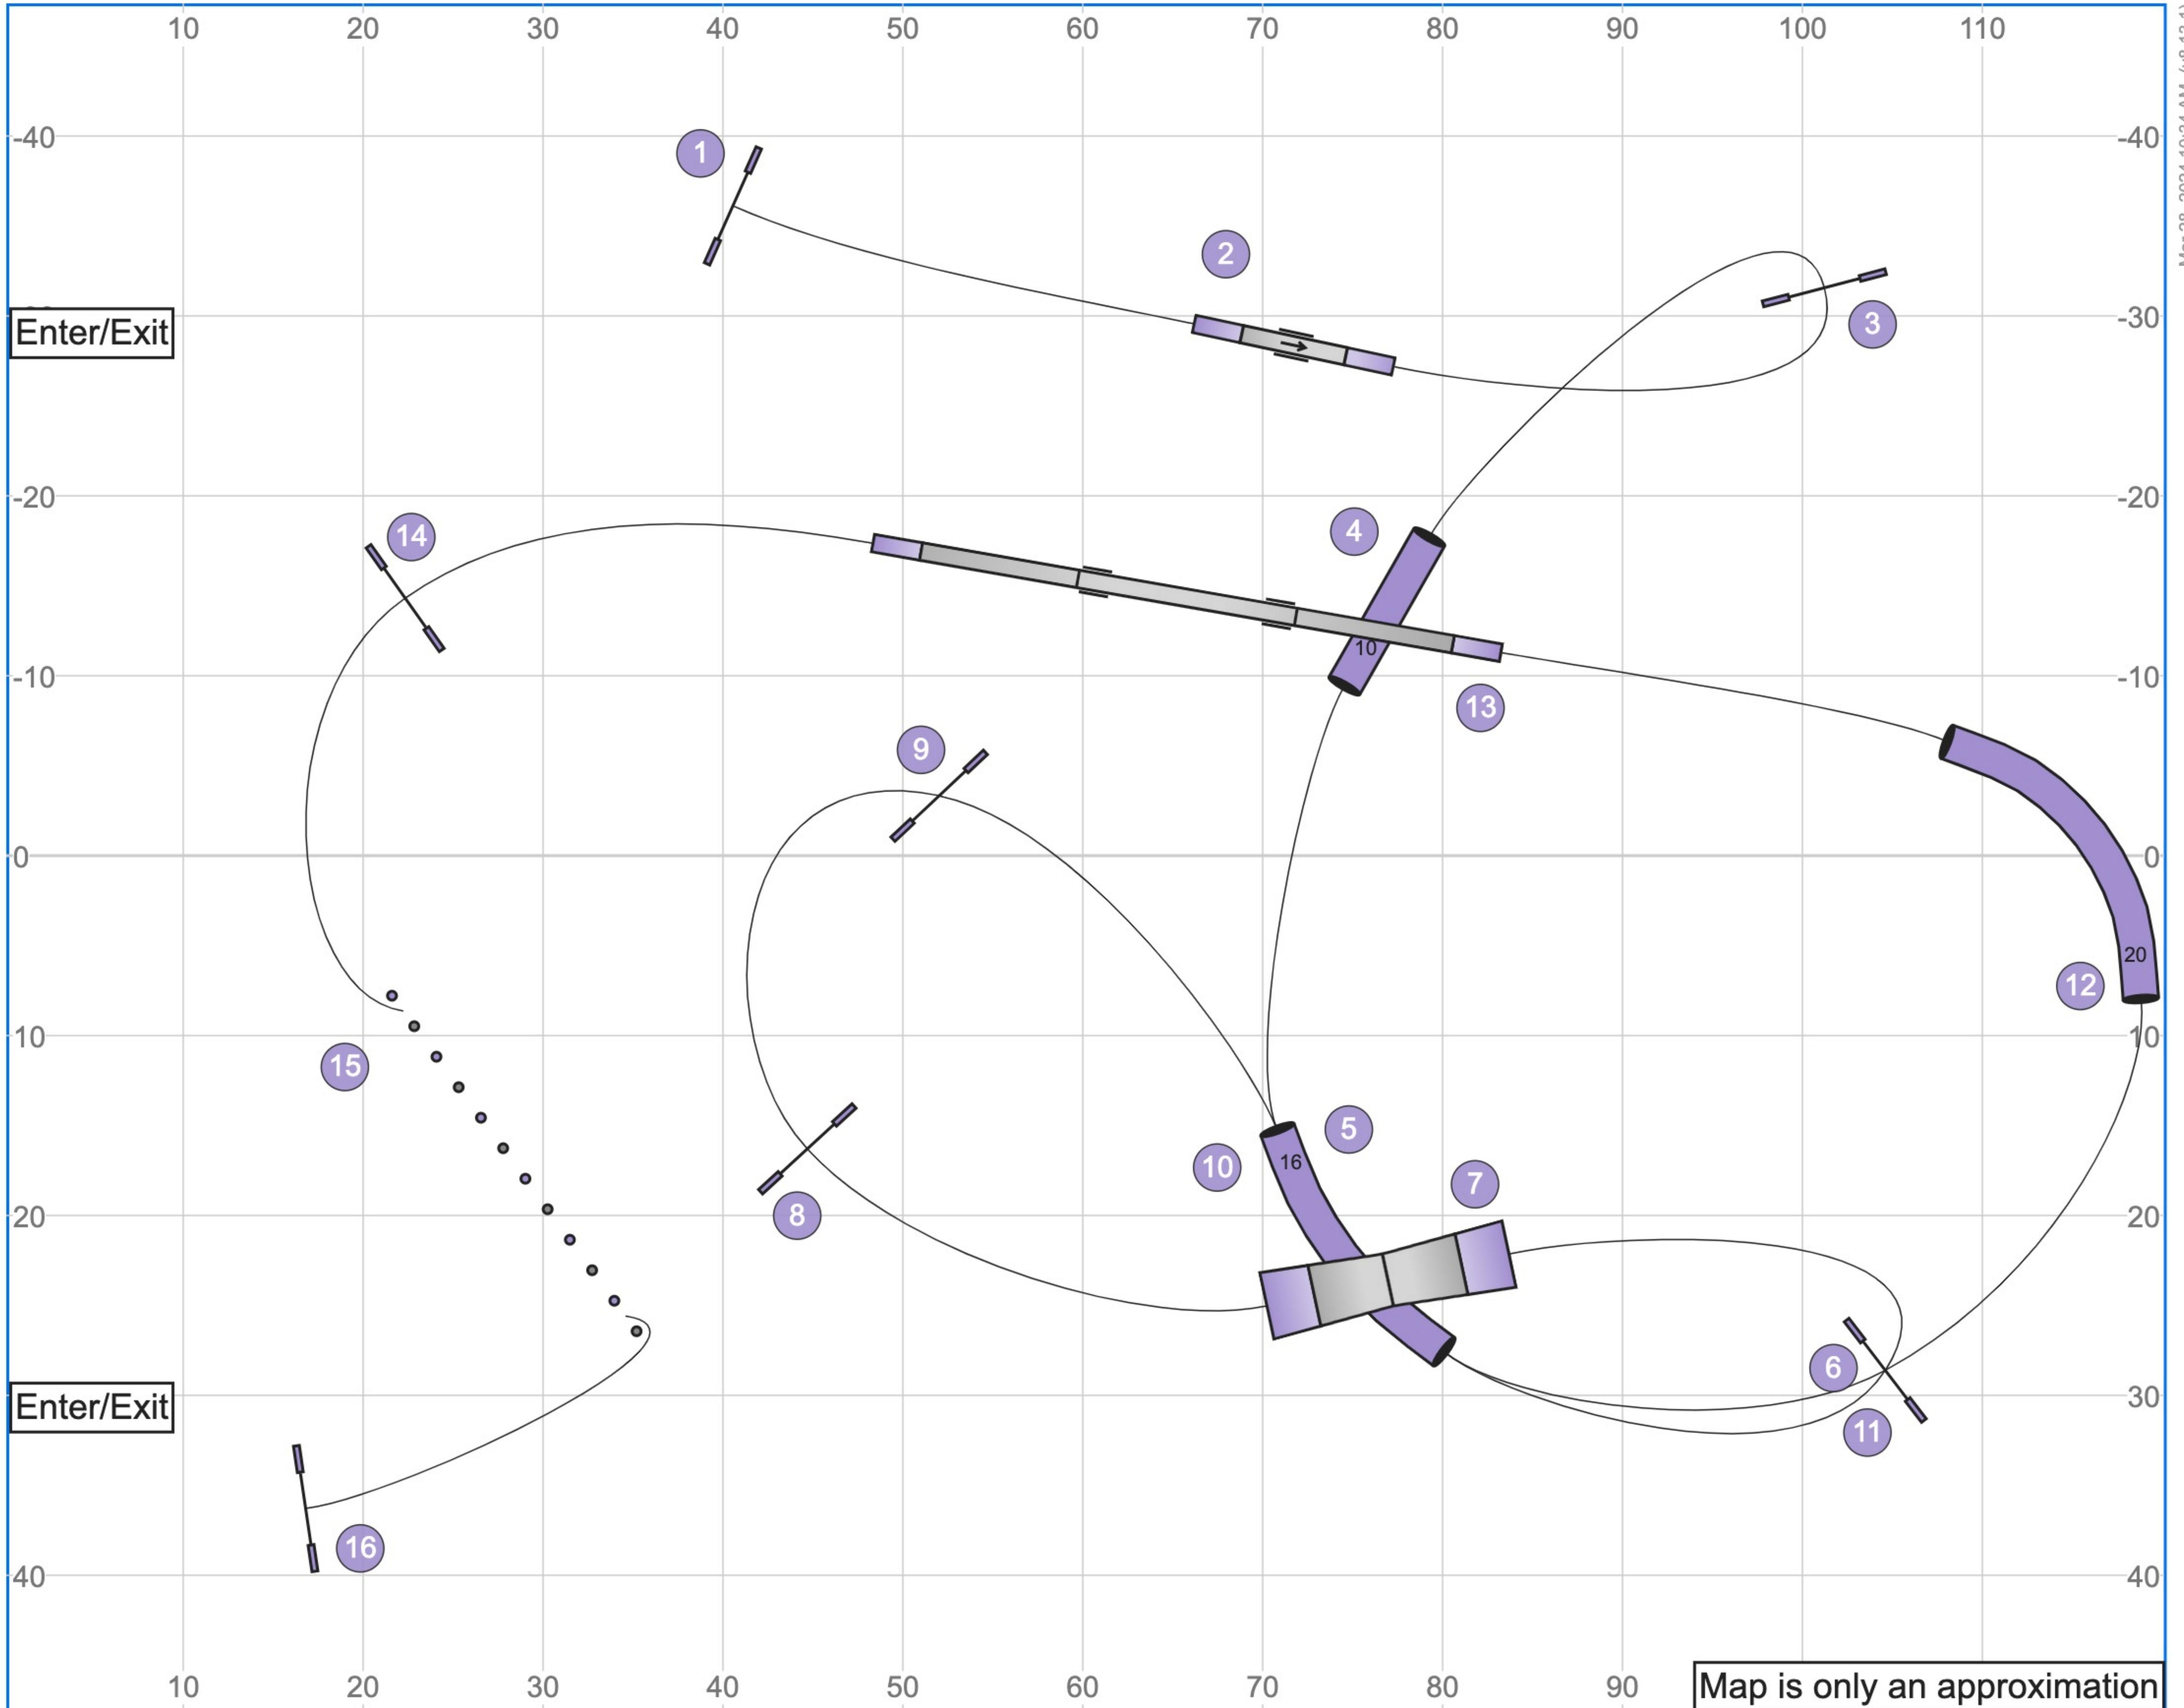

01 MHAA | 3.31.24 | S/C Agility | Peyton Green

Mar 28, 2024 10:34 AM (v8.13.1)

Path length (ft):615.1

Map is only an approximation

www.smarteragility.com

02 MHAA | 3.31.24 | B/N Agility | Peyton Green

Mar 28, 2024 10:34 AM (v8.13.1)

Path length (ft):550.5

www.smarteragility.com

03 MHAA | 3.31.24 | S/C Jumping | Peyton Green

Path length (ft):520.8

04 MHAA | 3.31.24 | B/N Jumping | Peyton Green

Mar 28, 2024 10:33 AM (v8.13.1)

Map is only an approximation

Path length (ft):477.1

www.smarteragility.com

05 MHAA | 3.31.24 | S/C Snooker | Peyton Green

Mar 28, 2024 10:29 AM (v8.13.1)

06 MHAA | 3.31.24 | B/N Snooker | Peyton Green

Mar 28, 2024 10:29 AM (v8.13.1)

07 MHAA | 3.31.24 | S/C Speedstakes | Peyton Green

Mar 28, 2024 10:32 AM (v8.13.1)

Path length (ft):493.8

www.smarteragility.com

08 MHAA | 3.31.24 | B/N Speedstakes | Peyton Green

Mar 28, 2024 10:32 AM (v8.13.1)

Map is only an approximation

Path length (ft):512.6