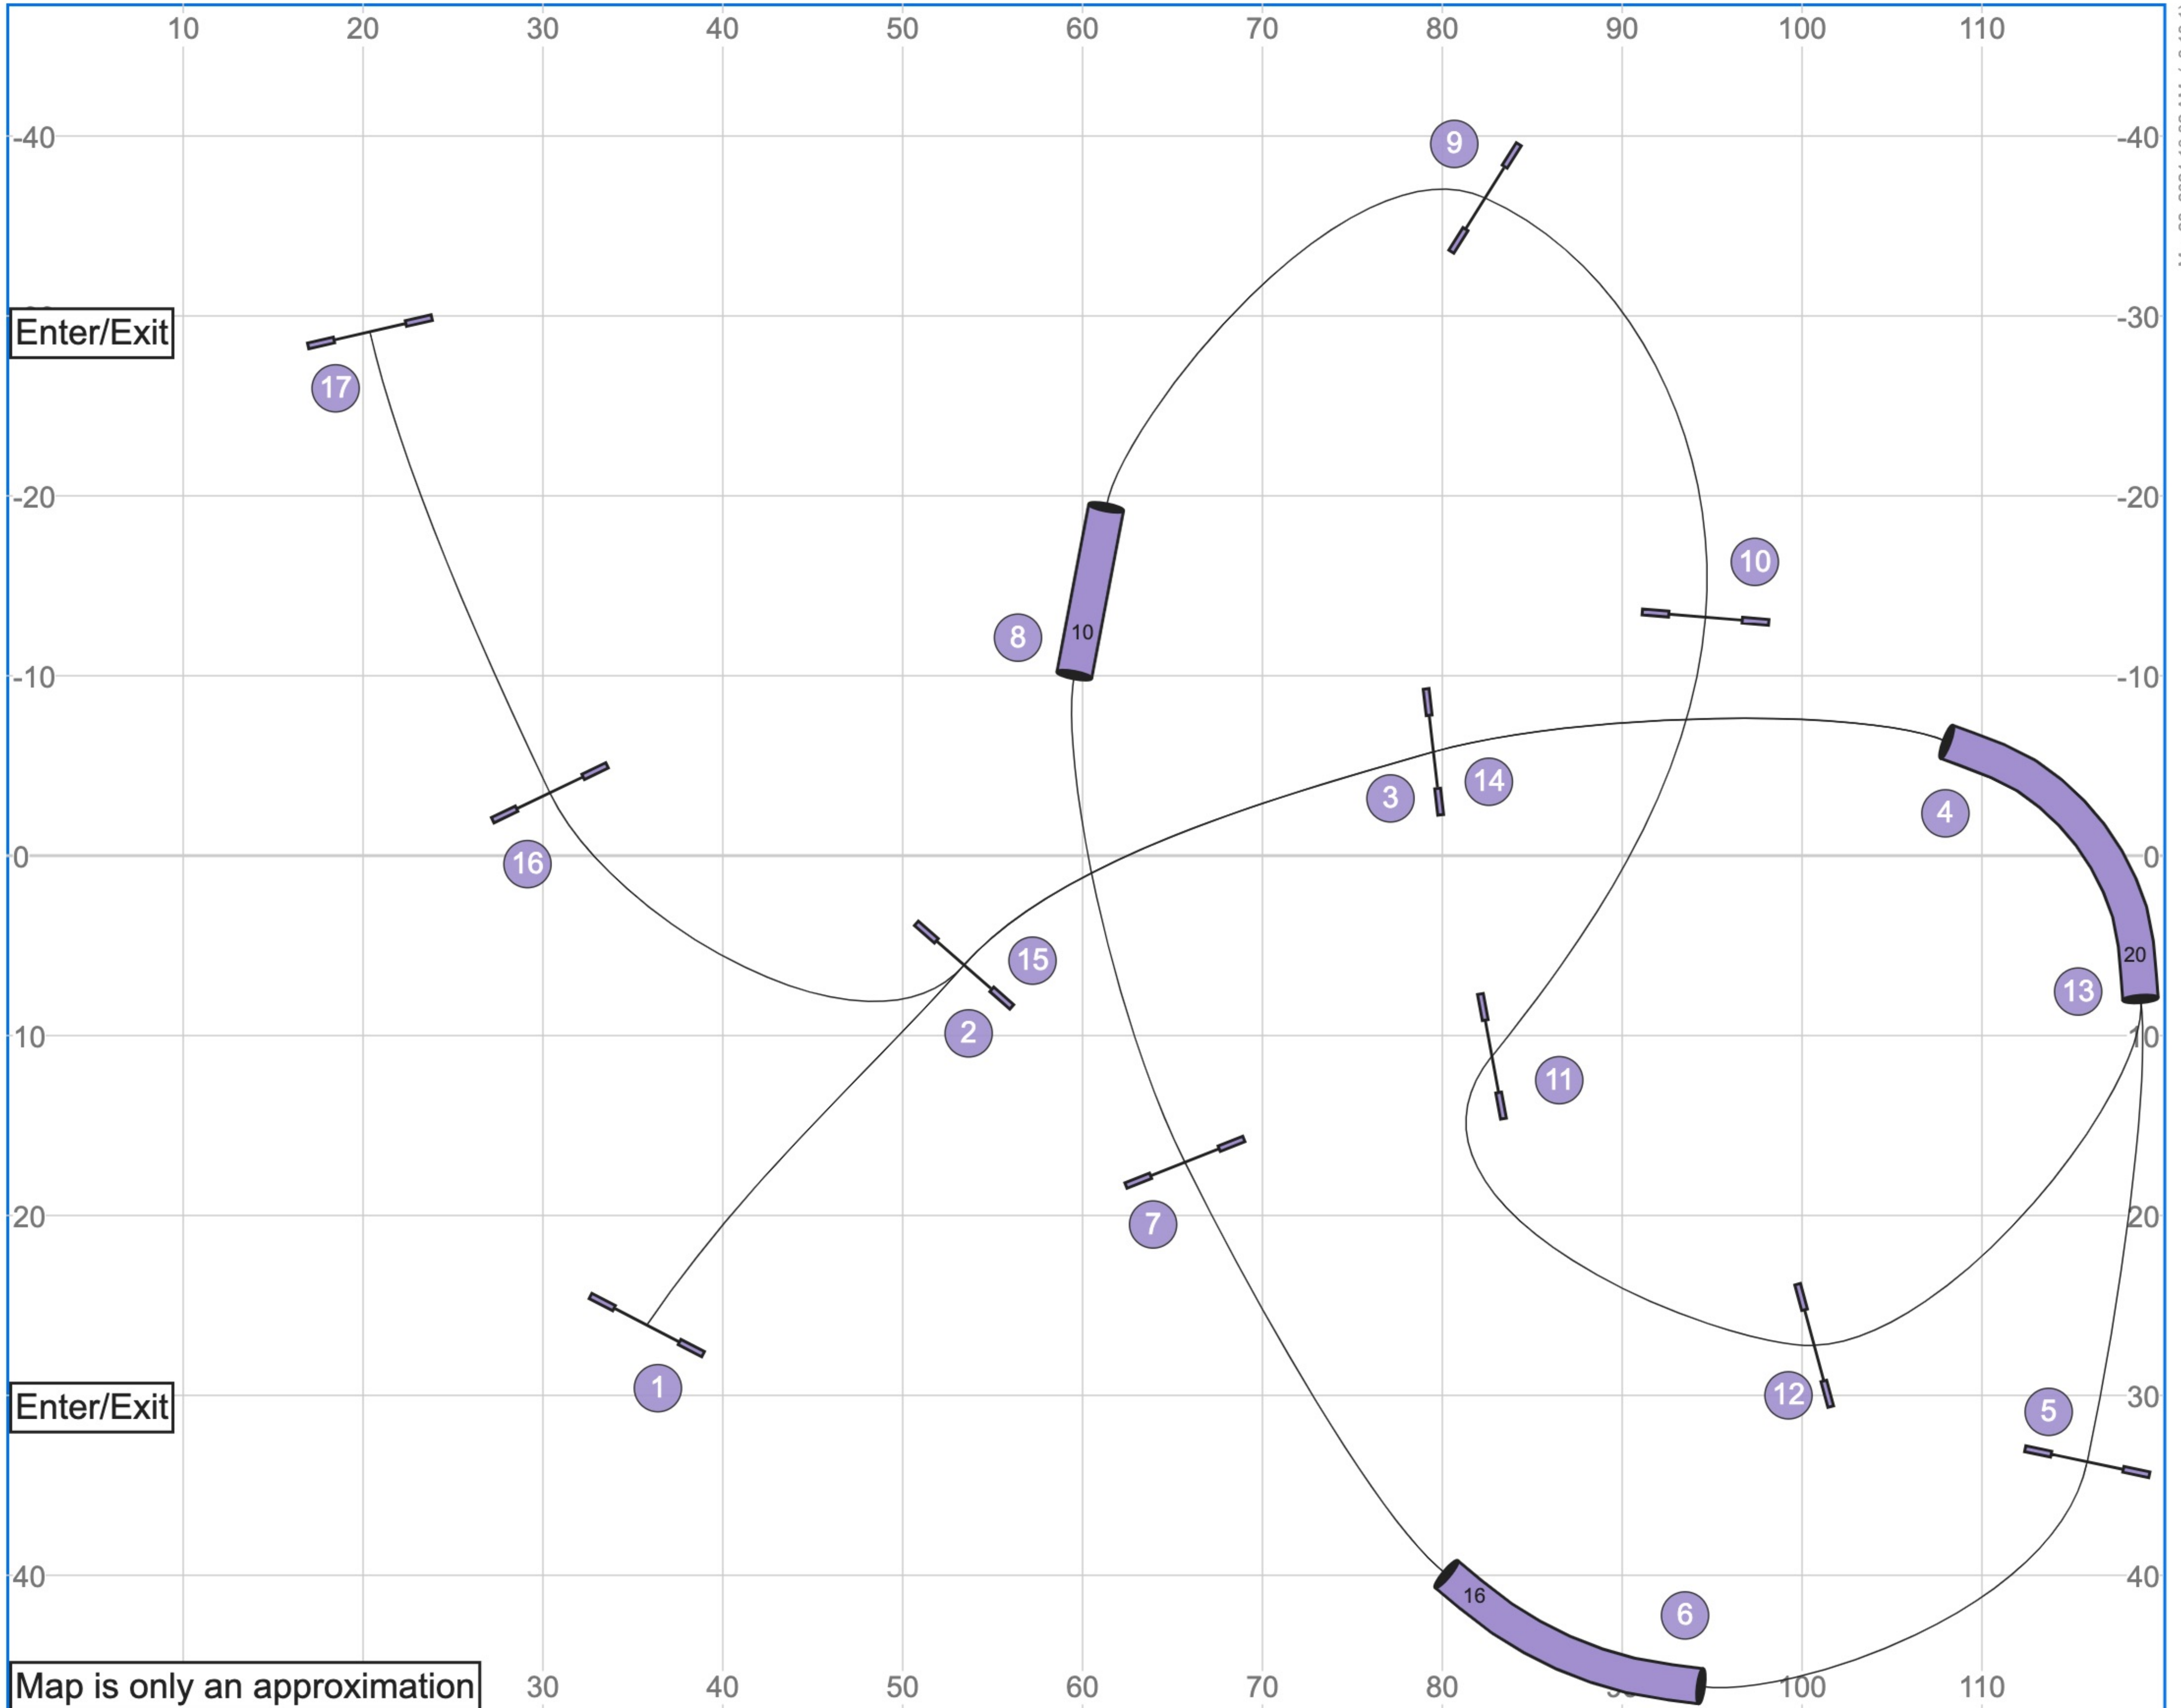

Path length (ft):477.1

www.smarteragility.com

05 MHAA | 3.31.24 | S/C Snooker | Peyton Green

Mar 28, 2024 10:29 AM (v8.13.1)

06 MHAA | 3.31.24 | B/N Snooker | Peyton Green

Mar 28, 2024 10:29 AM (v8.13.1)

07 MHAA | 3.31.24 | S/C Speedstakes | Peyton Green

Mar 28, 2024 10:32 AM (v8.13.1)

Path length (ft):493.8

www.smarteragility.com

08 MHAA | 3.31.24 | B/N Speedstakes | Peyton Green

Mar 28, 2024 10:32 AM (v8.13.1)

Map is only an approximation

Path length (ft):512.6