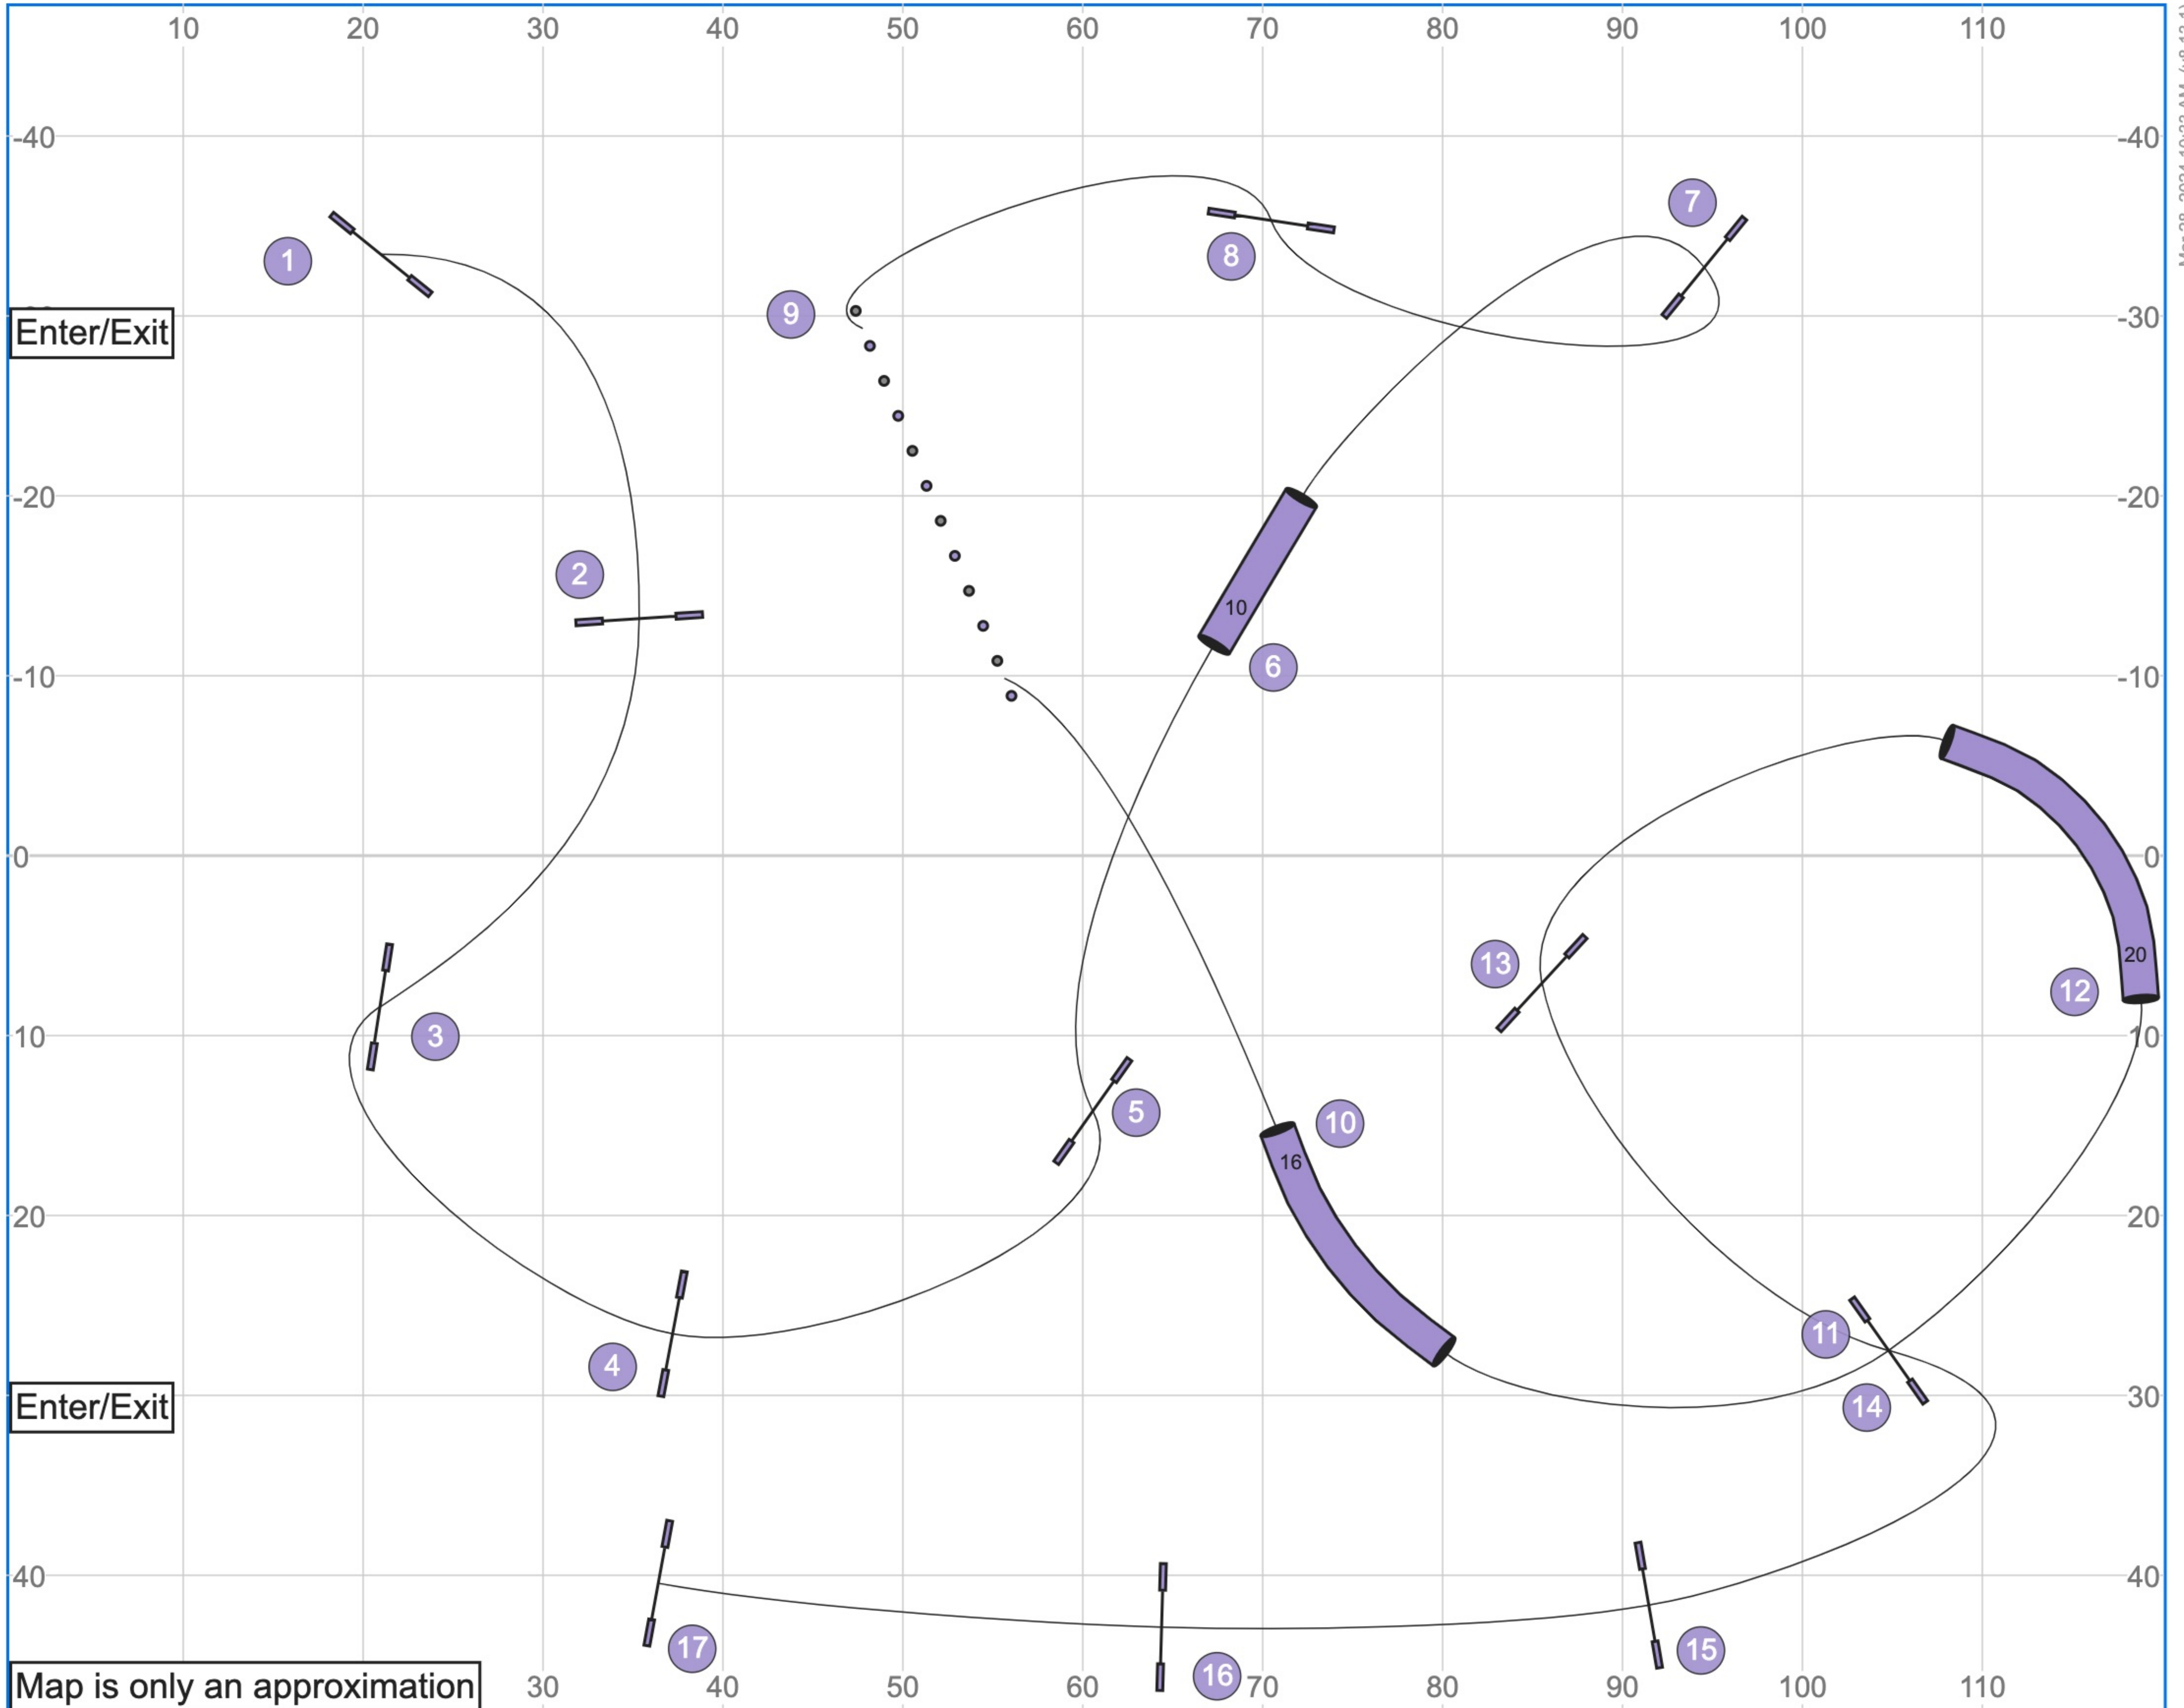

01 MHAA | 3.31.24 | S/C Agility | Peyton Green

Mar 28, 2024 10:34 AM (v8.13.1)

Path length (ft):615.1

Map is only an approximation

www.smarteragility.com

02 MHAA | 3.31.24 | B/N Agility | Peyton Green

Mar 28, 2024 10:34 AM (v8.13.1)

Path length (ft):550.5

www.smarteragility.com

03 MHAA | 3.31.24 | S/C Jumping | Peyton Green

Path length (ft):520.8

04 MHAA | 3.31.24 | B/N Jumping | Peyton Green

Mar 28, 2024 10:33 AM (v8.13.1)

Map is only an approximation

Path length (ft):477.1

www.smarteragility.com

05 MHAA | 3.31.24 | S/C Snooker | Peyton Green

Mar 28, 2024 10:29 AM (v8.13.1)

06 MHAA | 3.31.24 | B/N Snooker | Peyton Green

Mar 28, 2024 10:29 AM (v8.13.1)

07 MHAA | 3.31.24 | S/C Speedstakes | Peyton Green

Mar 28, 2024 10:32 AM (v8.13.1)

Path length (ft):493.8

www.smarteragility.com

08 MHAA | 3.31.24 | B/N Speedstakes | Peyton Green

Mar 28, 2024 10:32 AM (v8.13.1)

Map is only an approximation

Path length (ft):512.6