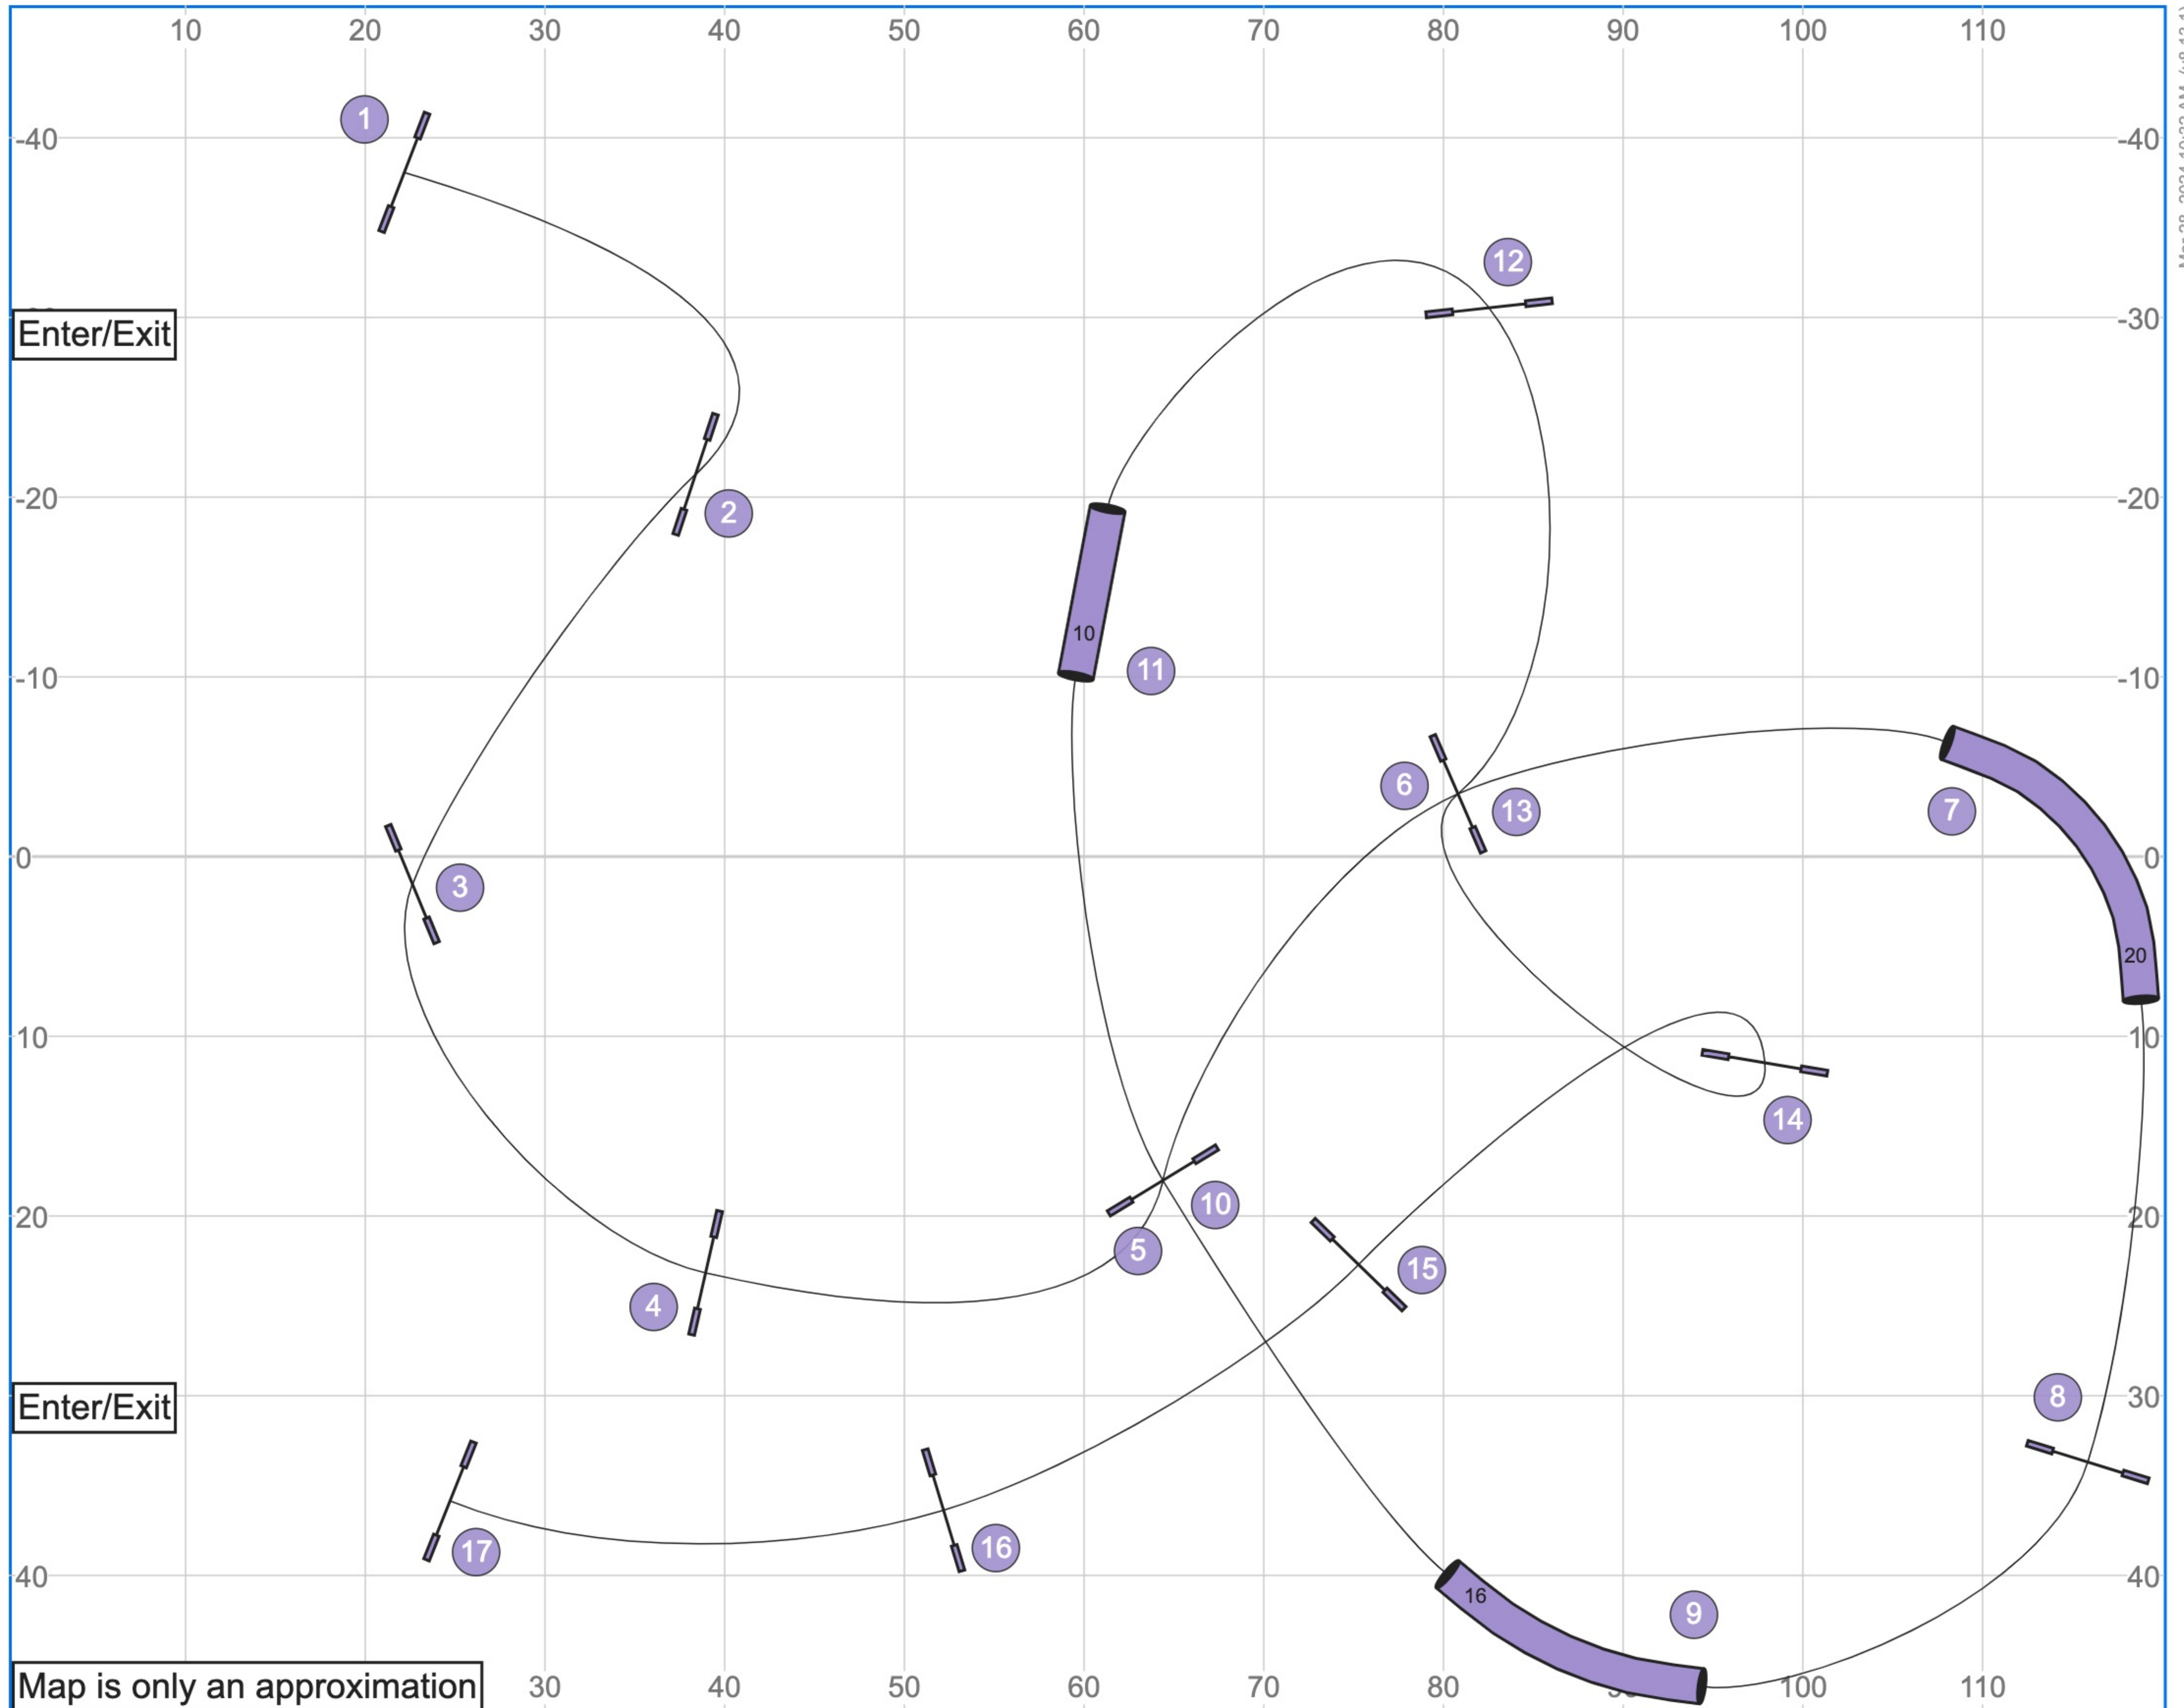

Path length (ft):477.1

www.smarteragility.com

05 MHAA | 3.31.24 | S/C Snooker | Peyton Green

Mar 28, 2024 10:29 AM (v8.13.1)

06 MHAA | 3.31.24 | B/N Snooker | Peyton Green

Mar 28, 2024 10:29 AM (v8.13.1)

07 MHAA | 3.31.24 | S/C Speedstakes | Peyton Green