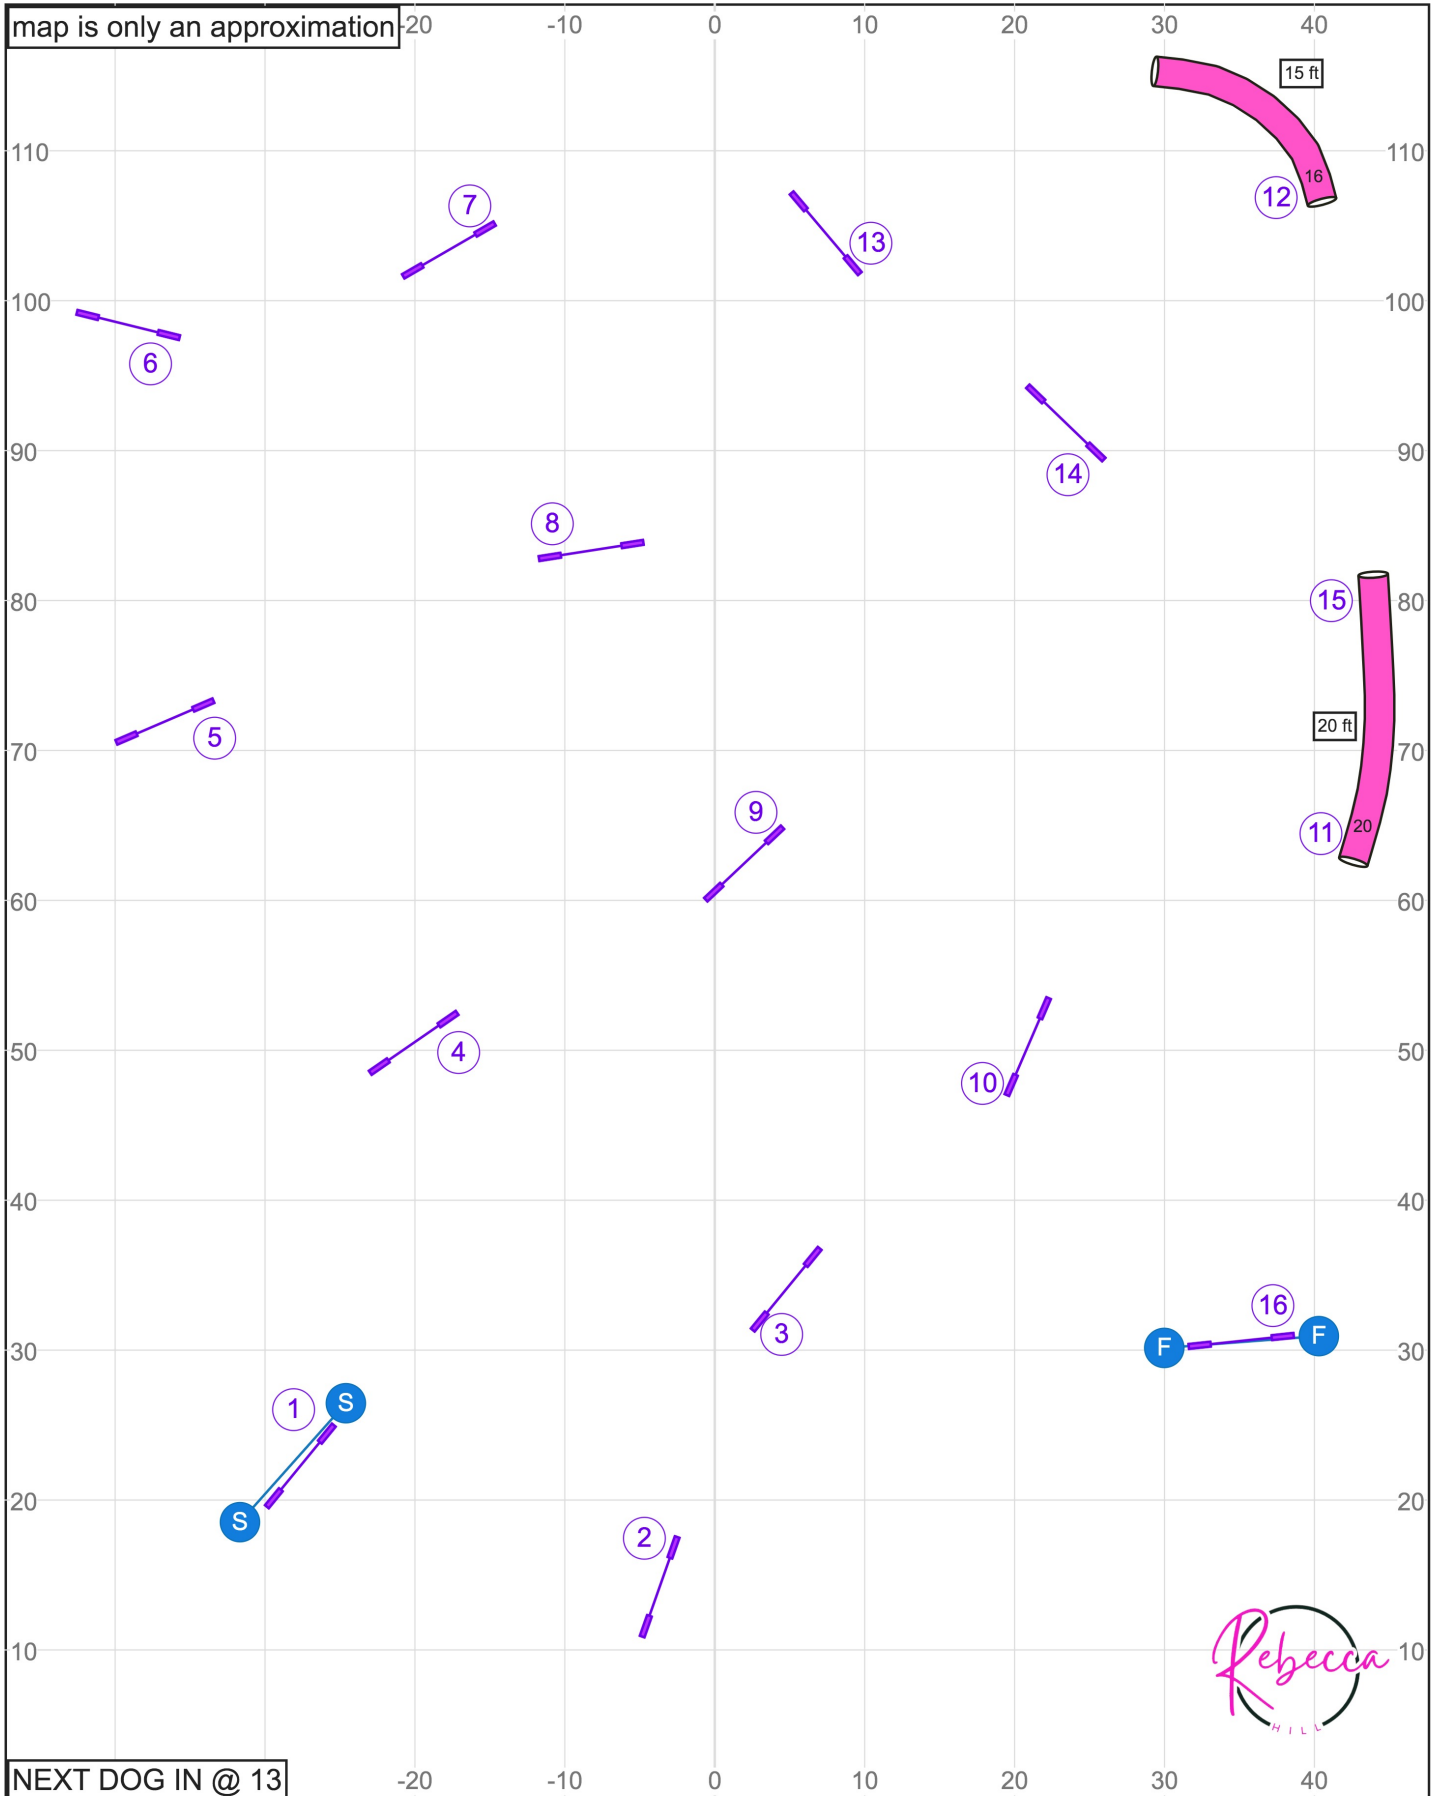

UKI CHAMPIONSHIP SPEEDSTAKES - MILE HIGH AGILITY - JUDGE REBECCA HILL - JULY 19, 2024

Path length (ft):455.3

UKI SENIOR SPEEDSTAKES - MILE HIGH AGILITY - JUDGE REBECCA HILL - JULY 19, 2024

map is only an approximation

NEXT DOG IN @ 16

Path length (ft):460

www.smarteragility.com

UKI BEGINNER/NOVICE SPEEDSTAKES - MILE HIGH AGILITY - JUDGE REBECCA HILL - JULY 19, 2024

Path length (ft):444.7

www.smarteragility.com

UKI CHAMPIONSHIP JUMPING - MILE HIGH AGILITY - JUDGE REBECCA HILL - JULY 19, 2024

map is only an approximation

NEXT DOG IN @ 13

Path length (ft):495.2

UKI BEGINNER/NOVICE JUMPING - MILE HIGH AGILITY - JUDGE REBECCA HILL - JULY 19, 2024

Path length (ft):487.4

www.smarteragility.com

UKI MASTERS SERIES AGILITY - MILE HIGH AGILITY - JUDGE:REBECCA HILL - JULY 19, 2024

map is only an approximation

Path length (ft):524.4

www.smarteragility.com