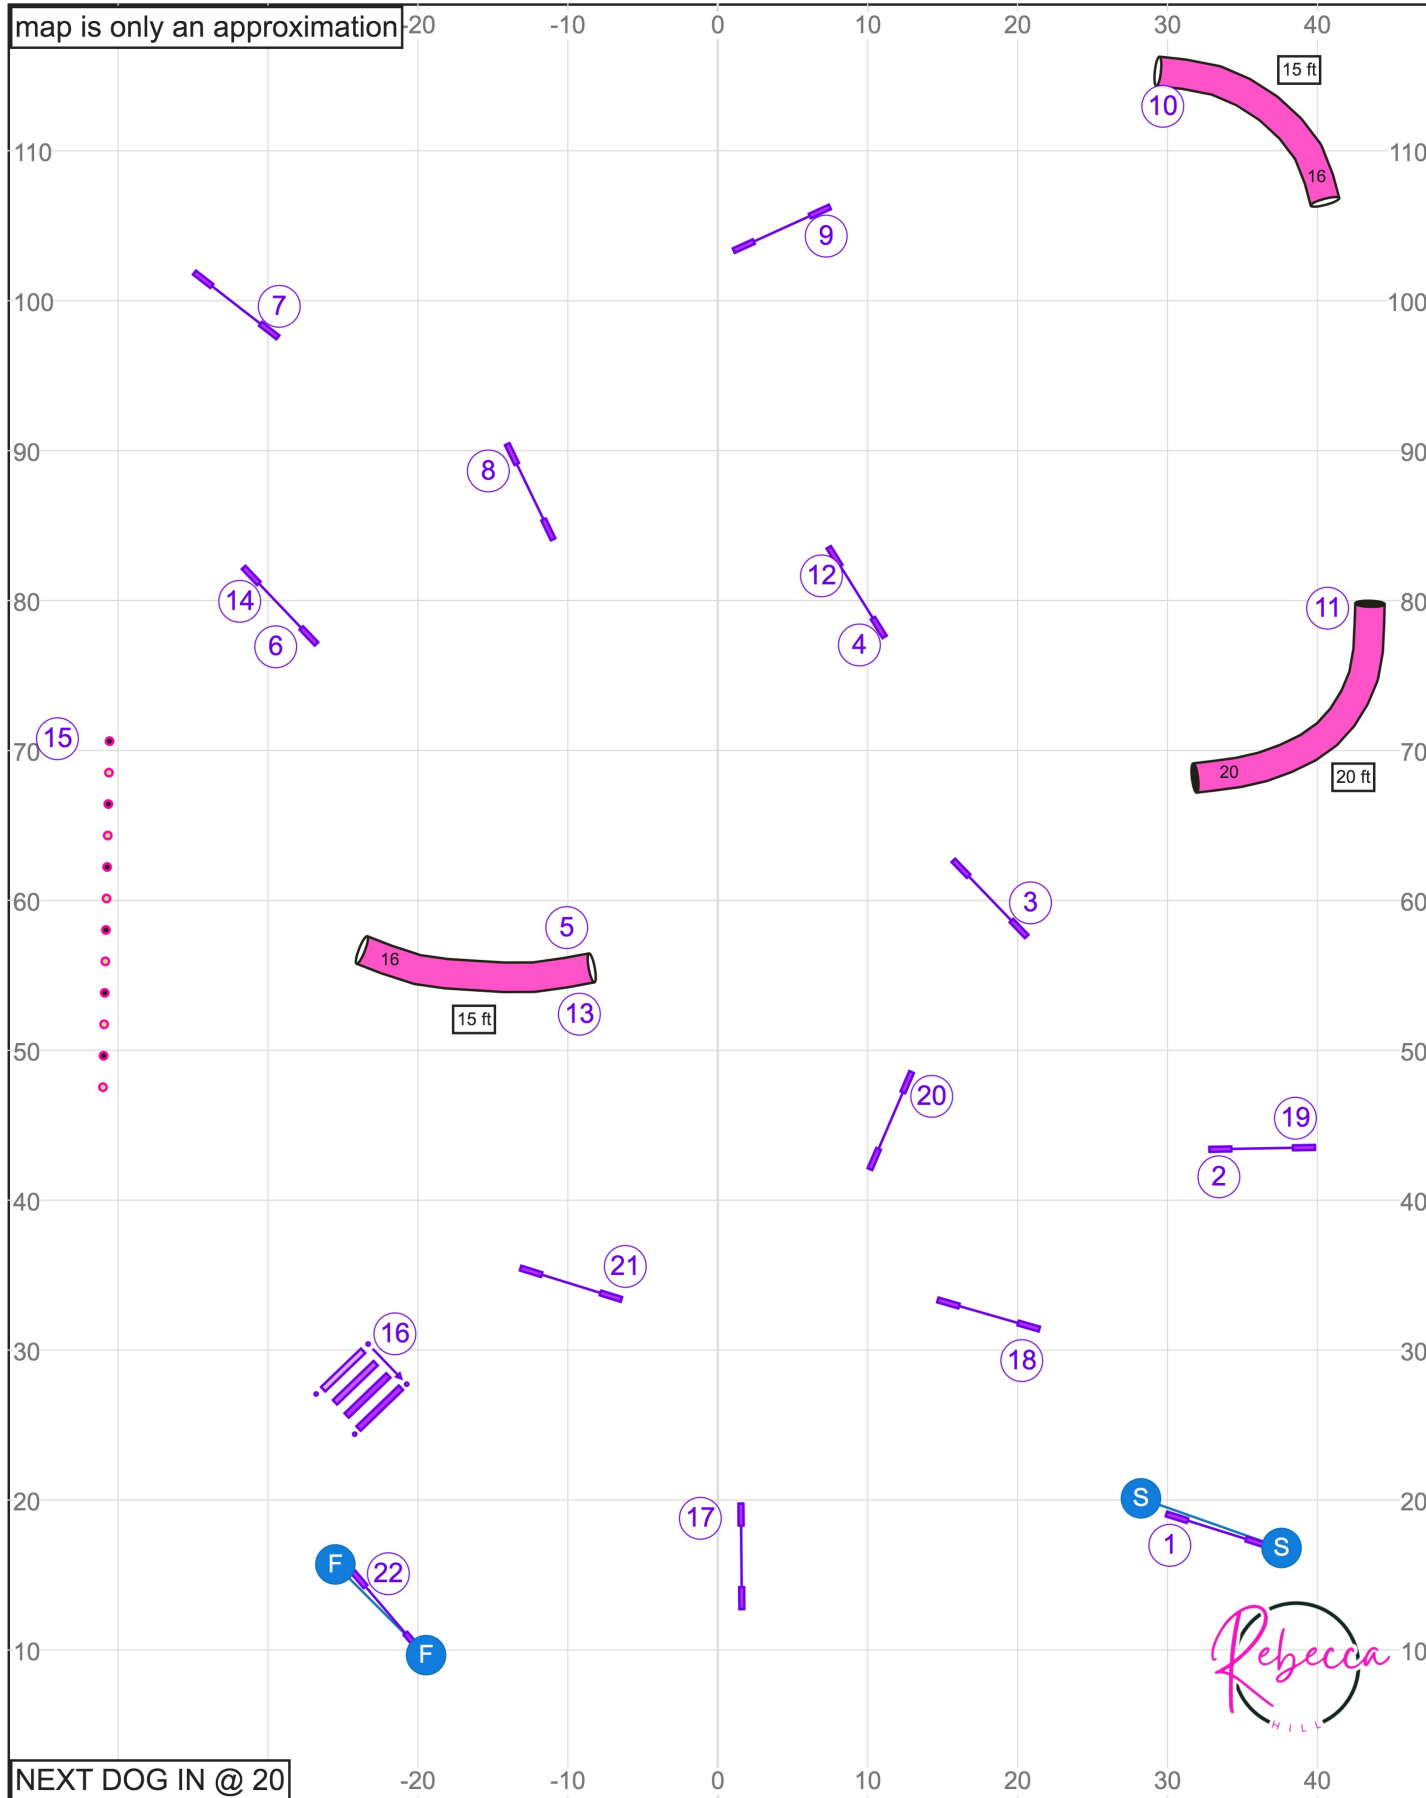

UKI CHAMPIONSHIP SPEEDSTAKES - MILE HIGH AGILITY - JUDGE REBECCA HILL - JULY 19, 2024

Path length (ft):455.3

UKI SENIOR SPEEDSTAKES - MILE HIGH AGILITY - JUDGE REBECCA HILL - JULY 19, 2024

map is only an approximation

map is only an approximation

NEXT DOG IN @ 13

Path length (ft):495.2

UKI BEGINNER/NOVICE JUMPING - MILE HIGH AGILITY - JUDGE REBECCA HILL - JULY 19, 2024

Path length (ft):487.4

www.smarteragility.com

UKI MASTERS SERIES AGILITY - MILE HIGH AGILITY - JUDGE:REBECCA HILL - JULY 19, 2024

Path length (ft):605.9

UKI MASTERS SERIES JUMPING - MILE HIGH AGILITY - JUDGE REBECCA HILL - JULY 19, 2024

Path length (m):655.7

www.smarteragility.com

© Rebecca Hill

UKI BEGINNER/NOVICE AGILITY - MILE HIGH AGILITY - JUDGE:REBECCA HILL - JULY 19, 2024

map is only an approximation

Path length (ft):524.4

www.smarteragility.com