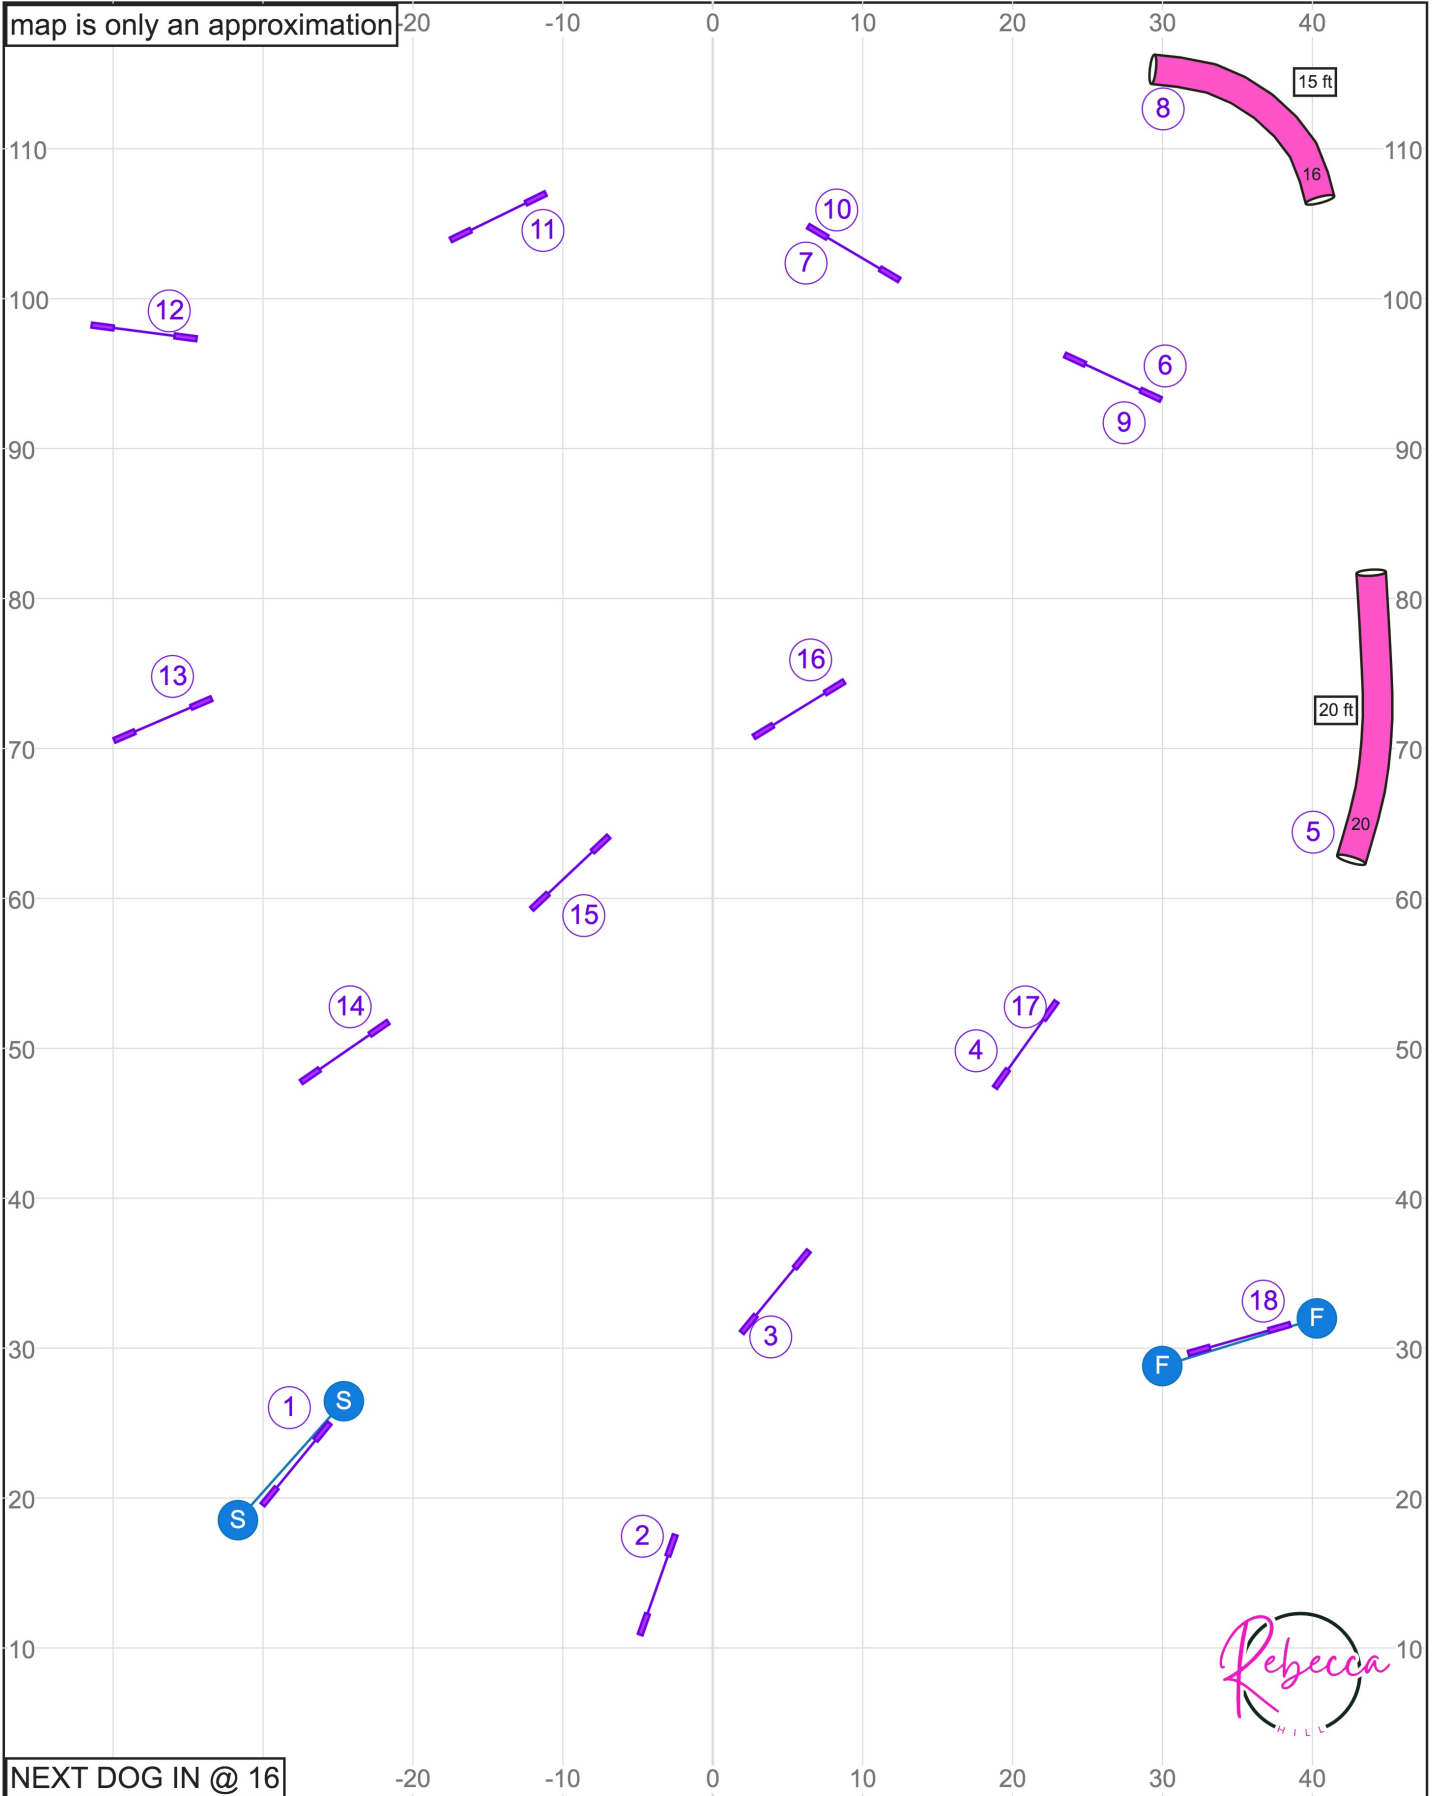

UKI CHAMPIONSHIP SPEEDSTAKES - MILE HIGH AGILITY - JUDGE REBECCA HILL - JULY 19, 2024

Path length (ft):455.3

UKI SENIOR SPEEDSTAKES - MILE HIGH AGILITY - JUDGE REBECCA HILL - JULY 19, 2024

map is only an approximation

NEXT DOG IN @ 16

Path length (ft):460

www.smarteragility.com

UKI BEGINNER/NOVICE SPEEDSTAKES - MILE HIGH AGILITY - JUDGE REBECCA HILL - JULY 19, 2024

Path length (ft):444.7

www.smarteragility.com

UKI CHAMPIONSHIP JUMPING - MILE HIGH AGILITY - JUDGE REBECCA HILL - JULY 19, 2024

map is only an approximation

NEXT DOG IN @ 13

Path length (ft):495.2

UKI BEGINNER/NOVICE JUMPING - MILE HIGH AGILITY - JUDGE REBECCA HILL - JULY 19, 2024

Path length (ft):487.4

www.smarteragility.com

UKI MASTERS SERIES AGILITY - MILE HIGH AGILITY - JUDGE:REBECCA HILL - JULY 19, 2024

map is only an approximation

Path length (ft):524.4

www.smarteragility.com