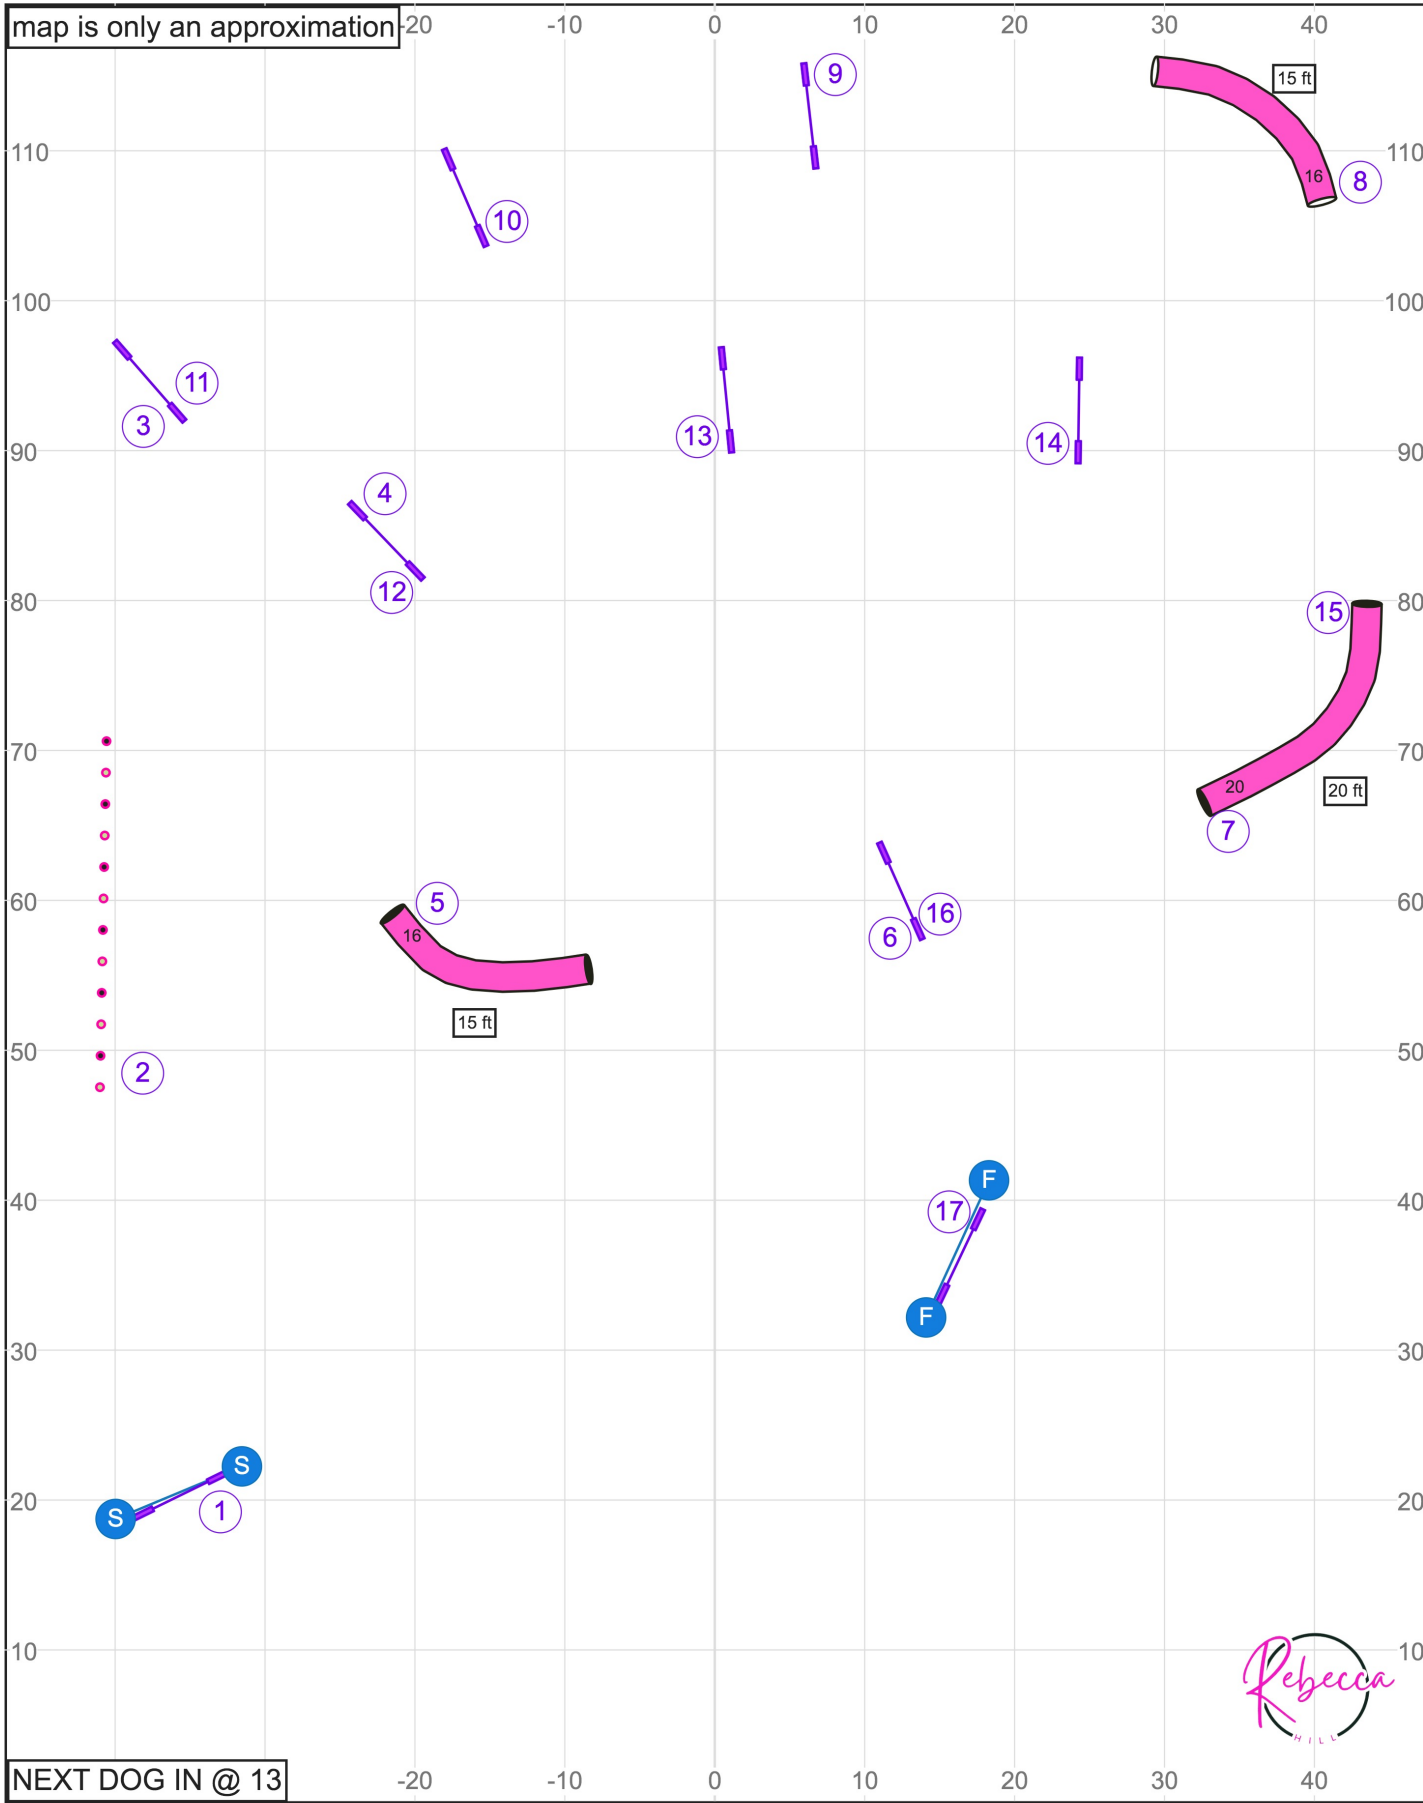

NEXT DOG IN @ 16

Path length (ft):460

www.smarteragility.com

UKI BEGINNER/NOVICE SPEEDSTAKES - MILE HIGH AGILITY - JUDGE REBECCA HILL - JULY 19, 2024

Path length (ft):444.7

www.smarteragility.com

UKI CHAMPIONSHIP JUMPING - MILE HIGH AGILITY - JUDGE REBECCA HILL - JULY 19, 2024

map is only an approximation

NEXT DOG IN @ 13

Path length (ft):495.2

UKI BEGINNER/NOVICE JUMPING - MILE HIGH AGILITY - JUDGE REBECCA HILL - JULY 19, 2024

Path length (ft):487.4

www.smarteragility.com

UKI MASTERS SERIES AGILITY - MILE HIGH AGILITY - JUDGE:REBECCA HILL - JULY 19, 2024

Path length (ft):605.9

UKI MASTERS SERIES JUMPING - MILE HIGH AGILITY - JUDGE REBECCA HILL - JULY 19, 2024

Path length (m):655.7

www.smarteragility.com

© Rebecca Hill

UKI BEGINNER/NOVICE AGILITY - MILE HIGH AGILITY - JUDGE:REBECCA HILL - JULY 19, 2024

map is only an approximation

Path length (ft):524.4

www.smarteragility.com