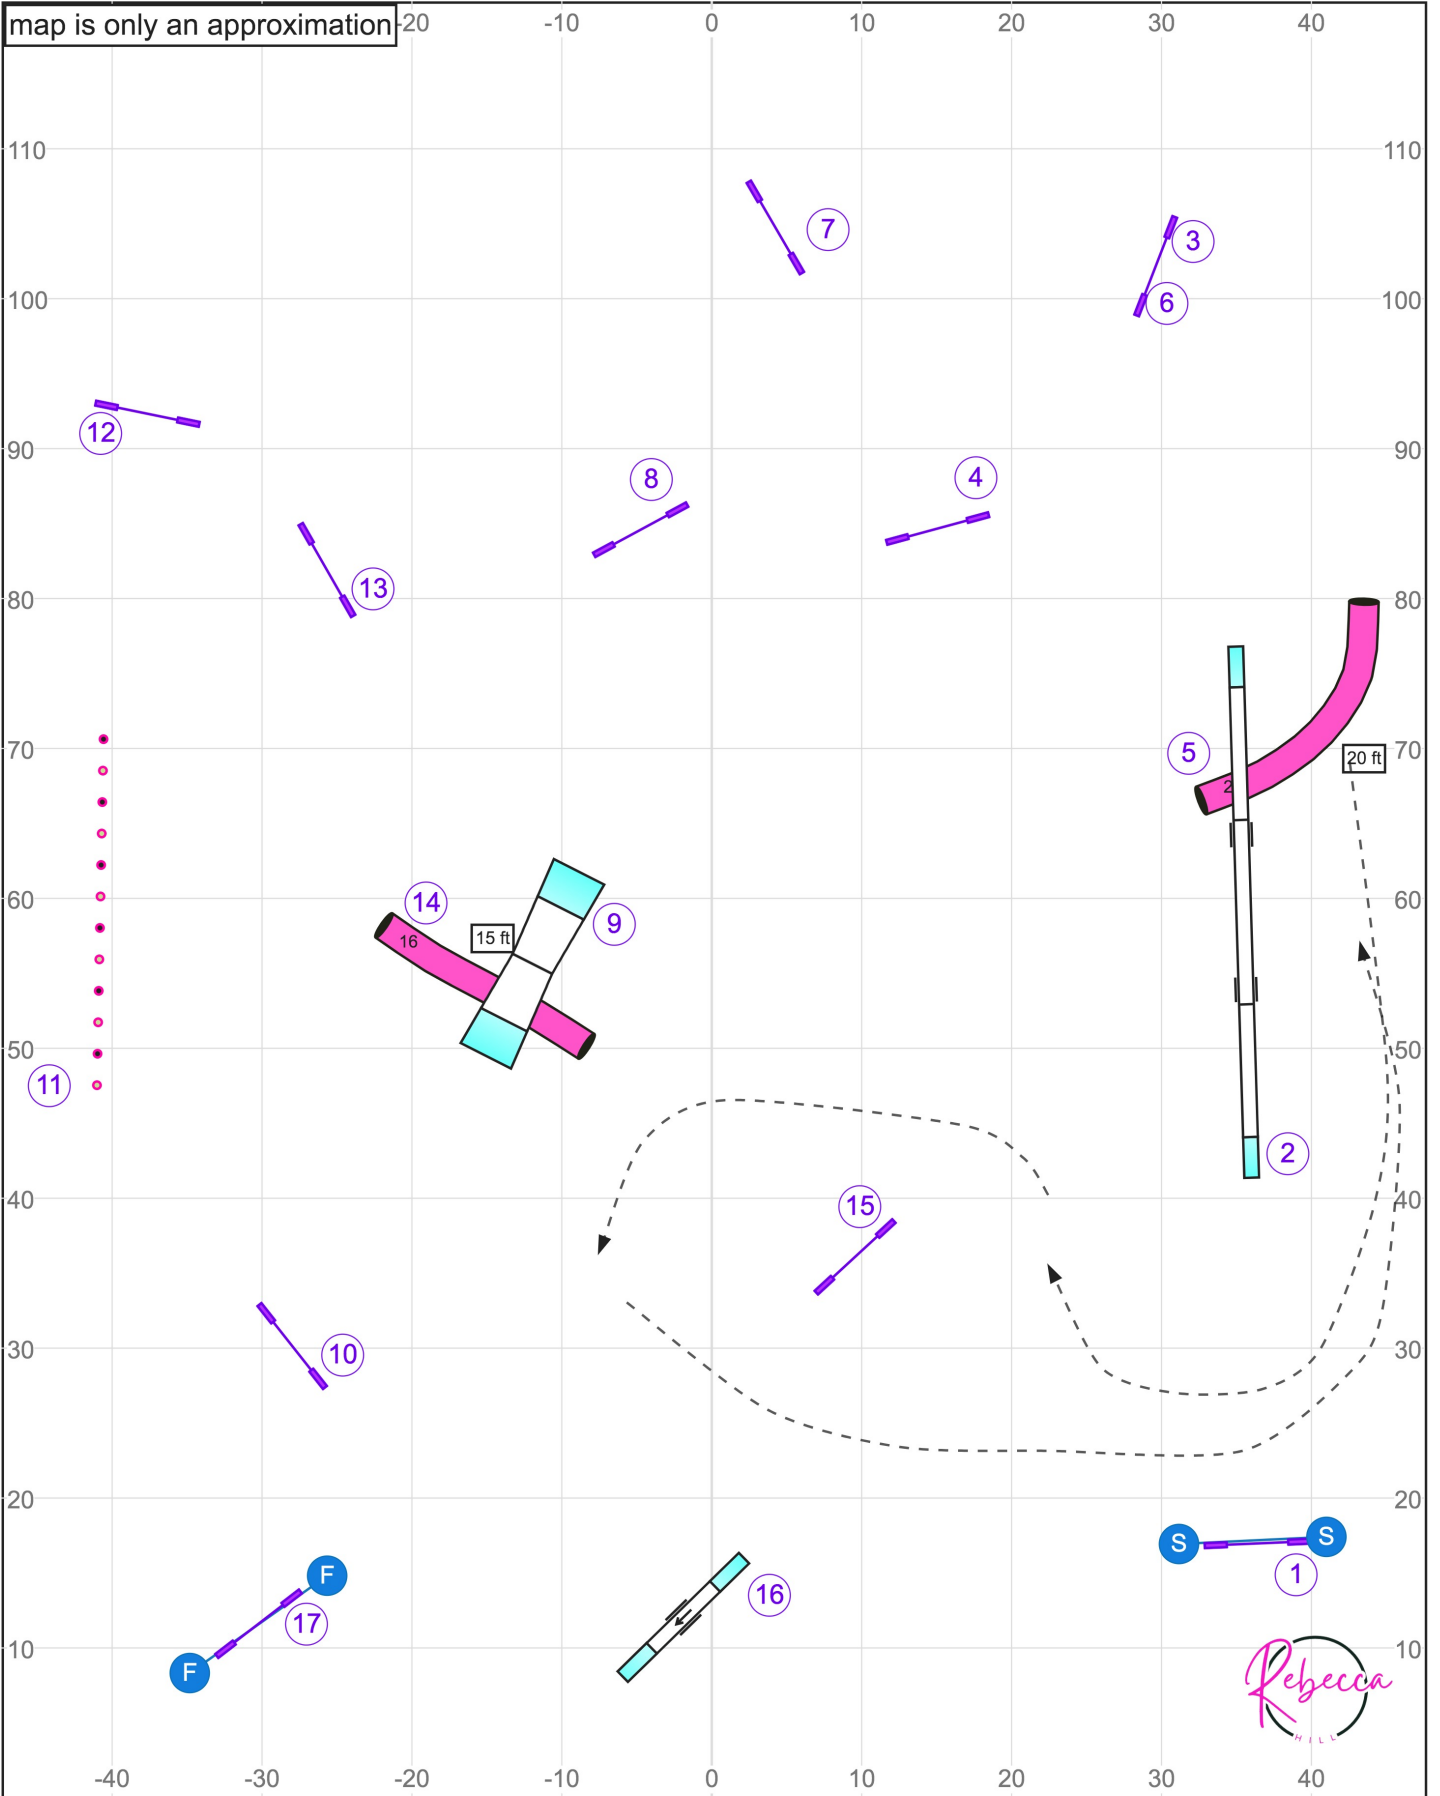

NEXT DOG IN @ 16

Path length (ft):460

www.smarteragility.com

UKI BEGINNER/NOVICE SPEEDSTAKES - MILE HIGH AGILITY - JUDGE REBECCA HILL - JULY 19, 2024

Path length (ft):444.7

www.smarteragility.com

UKI CHAMPIONSHIP JUMPING - MILE HIGH AGILITY - JUDGE REBECCA HILL - JULY 19, 2024

map is only an approximation

NEXT DOG IN @ 13

Path length (ft):495.2

UKI BEGINNER/NOVICE JUMPING - MILE HIGH AGILITY - JUDGE REBECCA HILL - JULY 19, 2024

Path length (ft):487.4

www.smarteragility.com

UKI MASTERS SERIES AGILITY - MILE HIGH AGILITY - JUDGE:REBECCA HILL - JULY 19, 2024

Path length (ft):605.9

UKI MASTERS SERIES JUMPING - MILE HIGH AGILITY - JUDGE REBECCA HILL - JULY 19, 2024

Path length (m):655.7

www.smarteragility.com

© Rebecca Hill

UKI BEGINNER/NOVICE AGILITY - MILE HIGH AGILITY - JUDGE:REBECCA HILL - JULY 19, 2024

map is only an approximation

Path length (ft):524.4

www.smarteragility.com