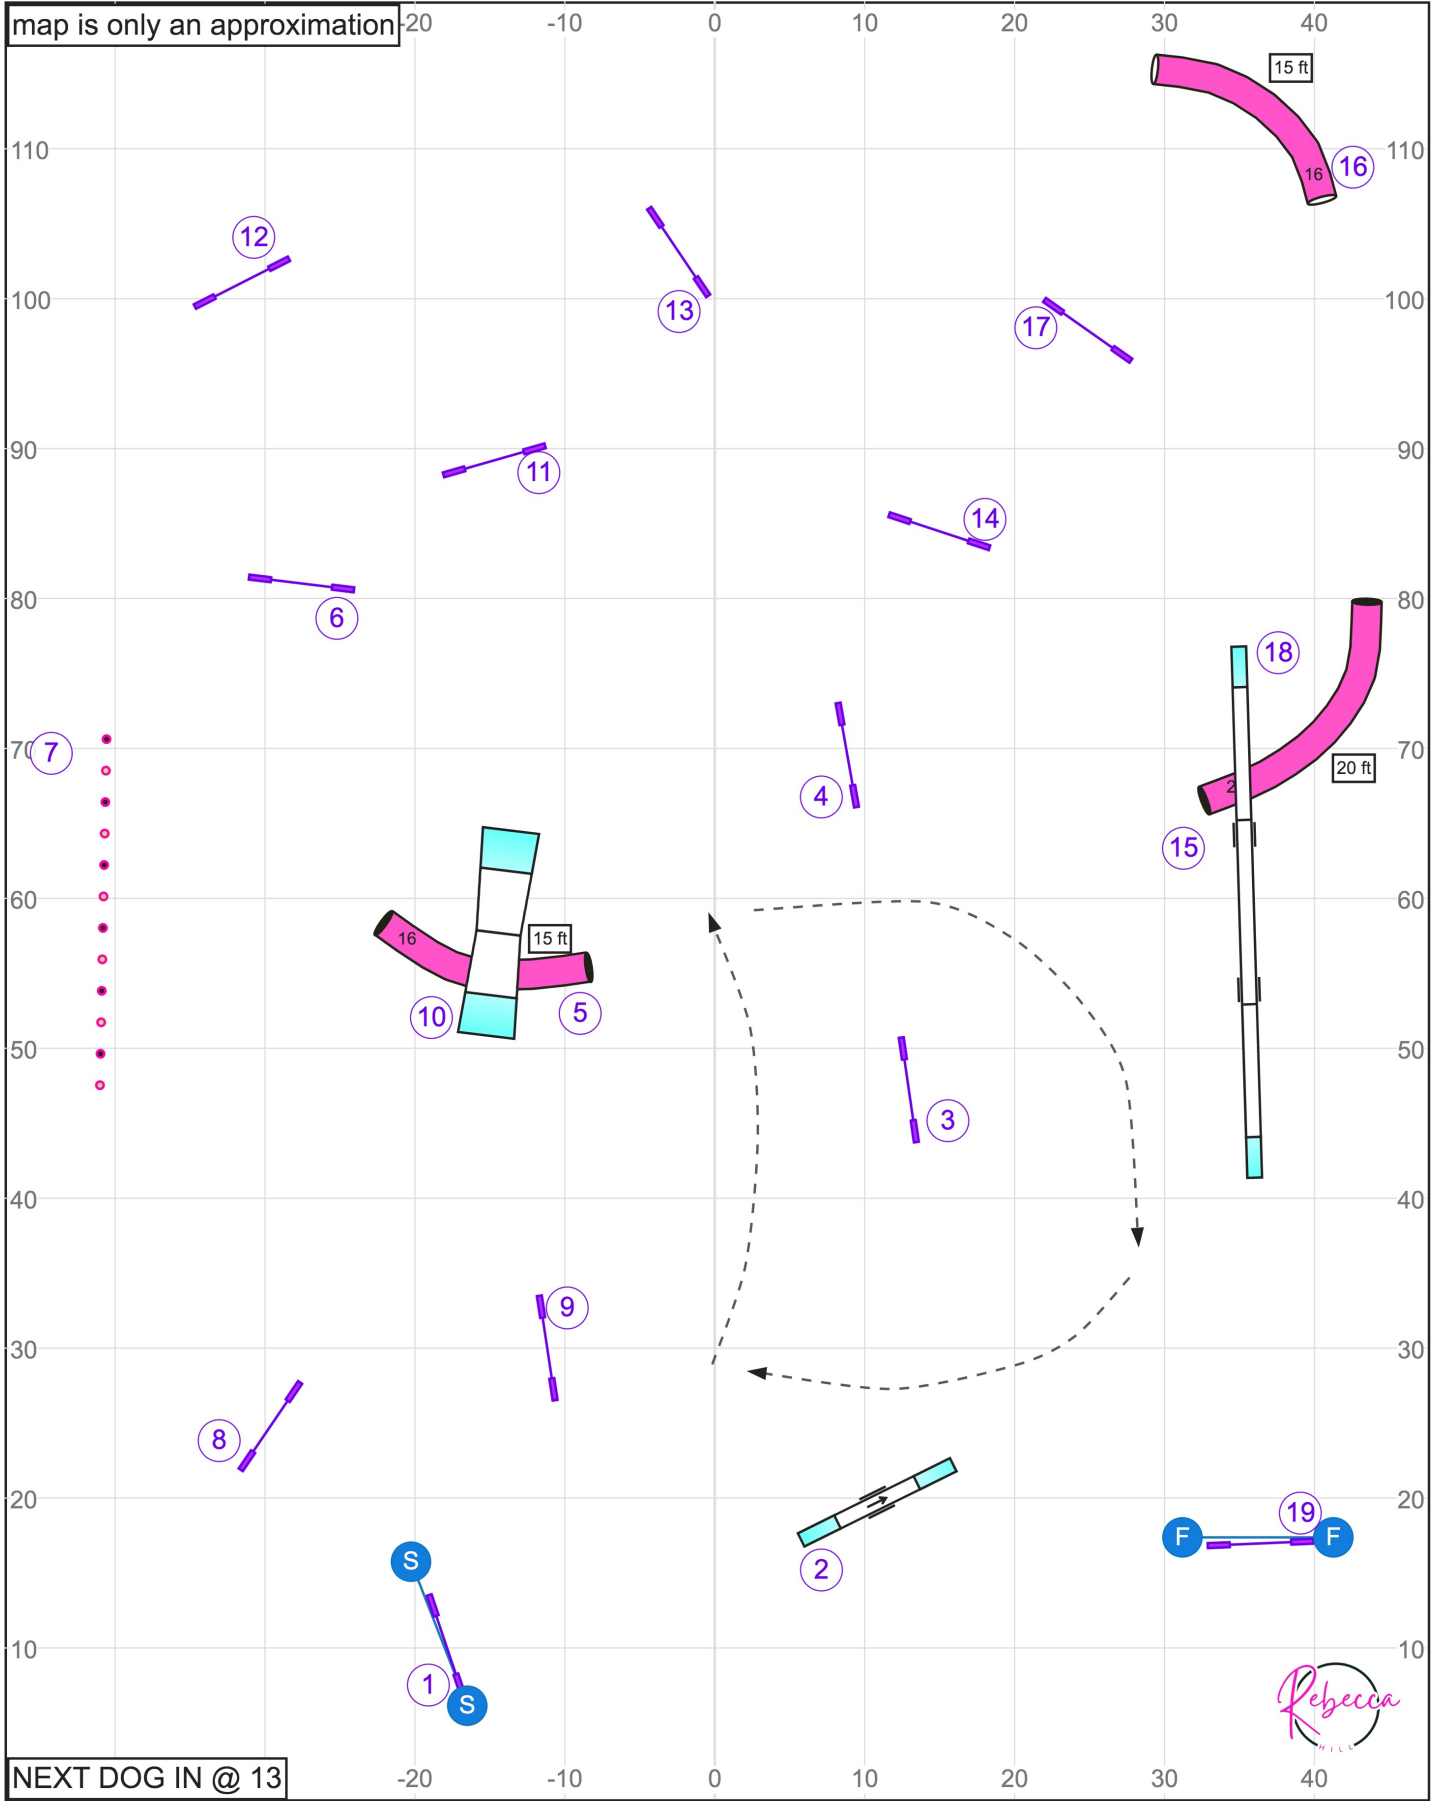

NEXT DOG IN @ 16

Path length (ft):460

www.smarteragility.com

UKI BEGINNER/NOVICE SPEEDSTAKES - MILE HIGH AGILITY - JUDGE REBECCA HILL - JULY 19, 2024

Path length (ft):444.7

www.smarteragility.com

UKI CHAMPIONSHIP JUMPING - MILE HIGH AGILITY - JUDGE REBECCA HILL - JULY 19, 2024

map is only an approximation

NEXT DOG IN @ 13

Path length (ft):495.2

UKI BEGINNER/NOVICE JUMPING - MILE HIGH AGILITY - JUDGE REBECCA HILL - JULY 19, 2024

Path length (ft):487.4

www.smarteragility.com

UKI MASTERS SERIES AGILITY - MILE HIGH AGILITY - JUDGE:REBECCA HILL - JULY 19, 2024

Path length (ft):605.9

UKI MASTERS SERIES JUMPING - MILE HIGH AGILITY - JUDGE REBECCA HILL - JULY 19, 2024

Path length (m):655.7

www.smarteragility.com

© Rebecca Hill

UKI BEGINNER/NOVICE AGILITY - MILE HIGH AGILITY - JUDGE:REBECCA HILL - JULY 19, 2024

map is only an approximation

Path length (ft):524.4

www.smarteragility.com