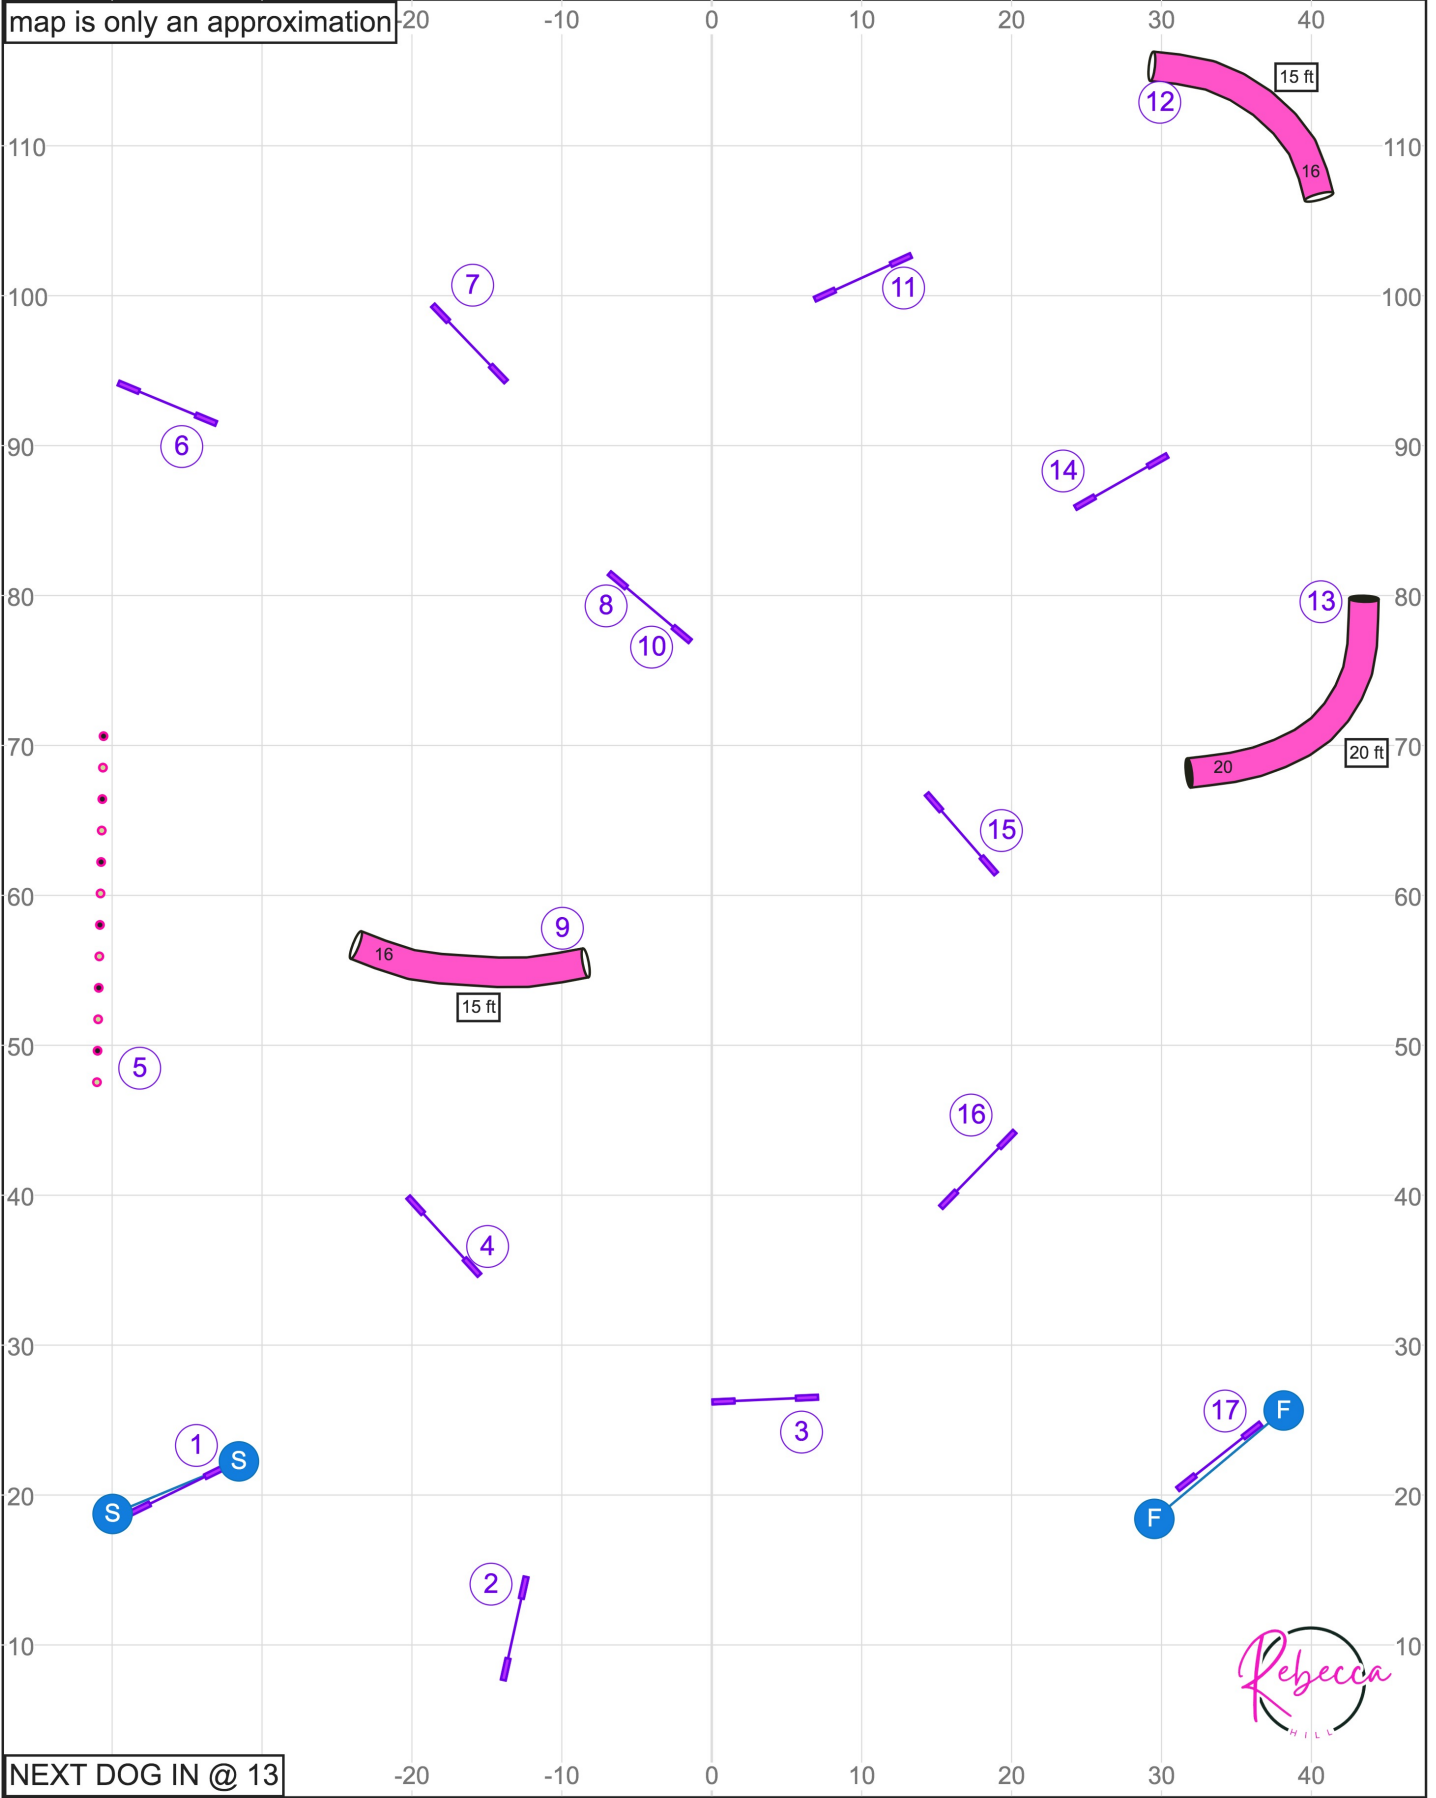

UKI CHAMPIONSHIP SPEEDSTAKES - MILE HIGH AGILITY - JUDGE REBECCA HILL - JULY 19, 2024

Path length (ft):455.3

UKI SENIOR SPEEDSTAKES - MILE HIGH AGILITY - JUDGE REBECCA HILL - JULY 19, 2024

map is only an approximation

NEXT DOG IN @ 16

Path length (ft):460

www.smarteragility.com

UKI BEGINNER/NOVICE SPEEDSTAKES - MILE HIGH AGILITY - JUDGE REBECCA HILL - JULY 19, 2024

Path length (ft):444.7

www.smarteragility.com

UKI CHAMPIONSHIP JUMPING - MILE HIGH AGILITY - JUDGE REBECCA HILL - JULY 19, 2024

map is only an approximation

NEXT DOG IN @ 13

Path length (ft):495.2

UKI BEGINNER/NOVICE JUMPING - MILE HIGH AGILITY - JUDGE REBECCA HILL - JULY 19, 2024

Path length (ft):487.4

www.smarteragility.com

UKI MASTERS SERIES AGILITY - MILE HIGH AGILITY - JUDGE:REBECCA HILL - JULY 19, 2024

map is only an approximation

Path length (ft):524.4

www.smarteragility.com