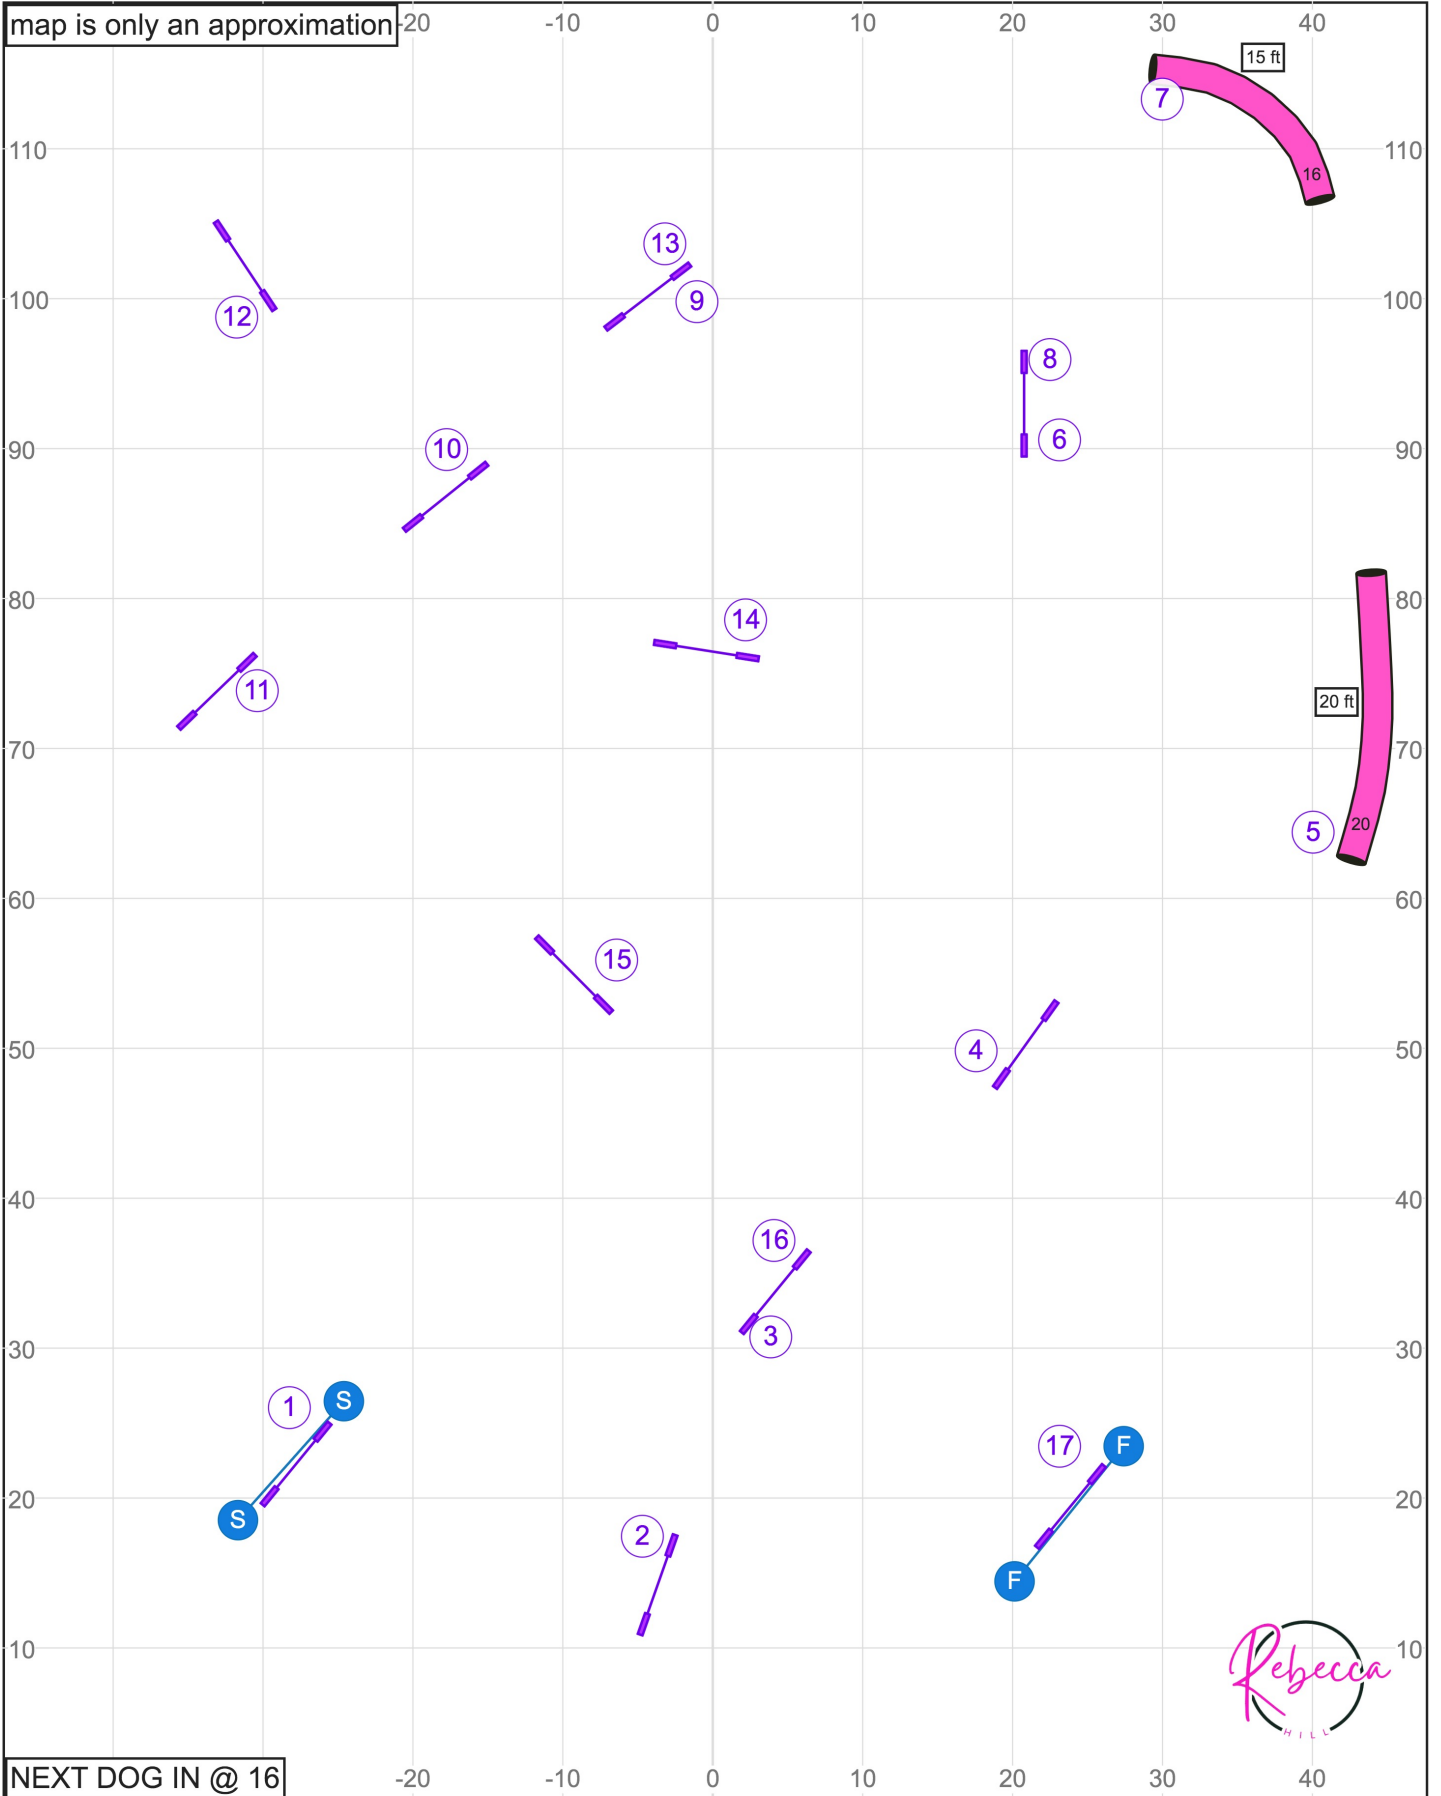

UKI CHAMPIONSHIP SPEEDSTAKES - MILE HIGH AGILITY - JUDGE REBECCA HILL - JULY 19, 2024

Path length (ft):455.3

UKI SENIOR SPEEDSTAKES - MILE HIGH AGILITY - JUDGE REBECCA HILL - JULY 19, 2024

map is only an approximation

NEXT DOG IN @ 16

Path length (ft):460

www.smarteragility.com

UKI BEGINNER/NOVICE SPEEDSTAKES - MILE HIGH AGILITY - JUDGE REBECCA HILL - JULY 19, 2024

Path length (ft):444.7

www.smarteragility.com

UKI CHAMPIONSHIP JUMPING - MILE HIGH AGILITY - JUDGE REBECCA HILL - JULY 19, 2024

map is only an approximation

NEXT DOG IN @ 13

Path length (ft):495.2

UKI BEGINNER/NOVICE JUMPING - MILE HIGH AGILITY - JUDGE REBECCA HILL - JULY 19, 2024

Path length (ft):487.4

www.smarteragility.com

UKI MASTERS SERIES AGILITY - MILE HIGH AGILITY - JUDGE:REBECCA HILL - JULY 19, 2024

map is only an approximation

Path length (ft):524.4

www.smarteragility.com